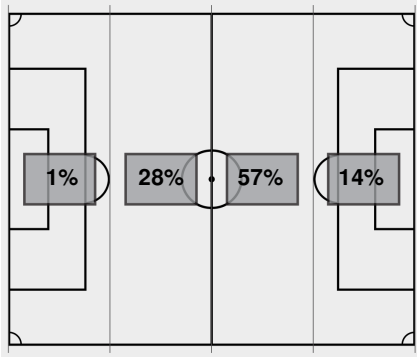

Official Soccer Box Score - First Half

Minnesota vs Baylor

8/18/2022 Betty Lou Mays Field, Waco
2022-23 Women's Soccer

Match Time: 7:00 PM

Match Duration: 02:23

Attendance: 422

Officials: Brandon Stevis, Melissa Stewart, Eddie Slaughter, Todd Wallace

Attacking Direction →

3	TOTAL SHOTS	3
0	SHOTS ON TARGET	1
1	SAVES	0
1	CORNERS	1
0	OFFSIDES	2
1	YELLOW CARDS	0
0	RED CARDS	0
51%	POSSESSION TOTAL	49%

← Attacking Direction

Official's signature

Minnesota vs Baylor