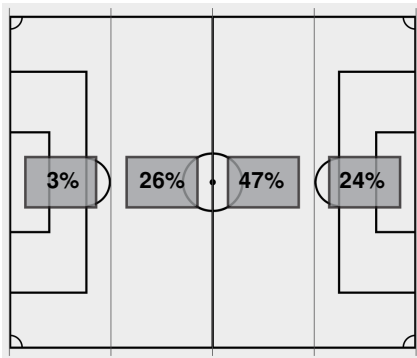

Cautions and ejections:

YC - Golden Gophers #18 31:17

Stadium: Betty Lou Mays Field

Officials: Referee: Brandon Stevis; Asst. Referee: Melissa Stewart; Eddie Slaughter; Alt. Official: Todd Wallace;

Offsides: Minnesota 0, Baylor 3.

Official Soccer Box Score - Final
Minnesota vs Baylor
 8/18/2022 Betty Lou Mays Field, Waco
 2022-23 Women's Soccer

Match Time: 7:00 PM
Match Duration: 02:23
Attendance: 422

Officials: Brandon Stevis, Melissa Stewart, Eddie Slaughter, Todd Wallace