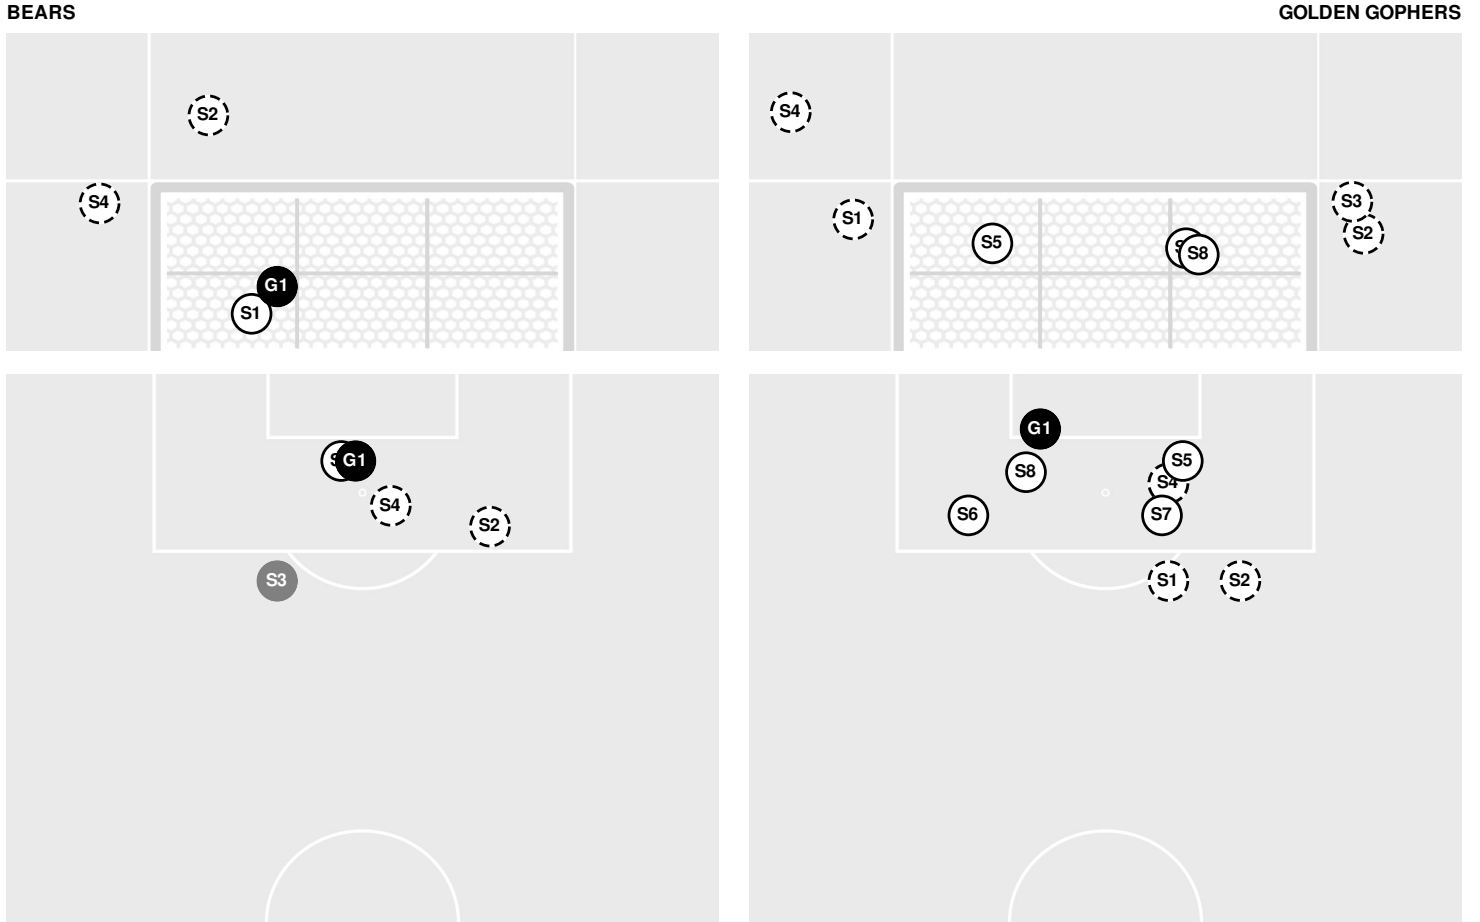

Officials: Brandon Stevis, Melissa Stewart, Eddie Slaughter, Todd Wallace

Shots by Half Intervals		1st Half	2nd Half
Bears		3	2
Golden Gophers		3	6

Shot Chart

Shot Off Target   Shot On Target   Blocked   Goal / Own Goal

Shot Summary

BEARS				GOLDEN GOPHERS			
No	Time	Player	Description	No	Time	Player	Description
S1	4'	17, Ashley Merrill	Saved	S1	10'	15, McKenna Buisman	
S2	14'	17, Ashley Merrill		S2	11'	34, Khyah Harper	
S3	30'	24, Olivia Mack	Blocked	S3	27'	11, Lauren Donovan	
S4	79'	27, Hallie Augustyn		S4	46'	34, Khyah Harper	
G1	80'	30, Haven Terry		S5	49'	15, McKenna Buisman	Saved
				G1	52'	34, Khyah Harper	
				S6	55'	15, McKenna Buisman	Saved
				S7	59'	8, Sophia Romine	Saved
				S8	77'	8, Sophia Romine	Saved