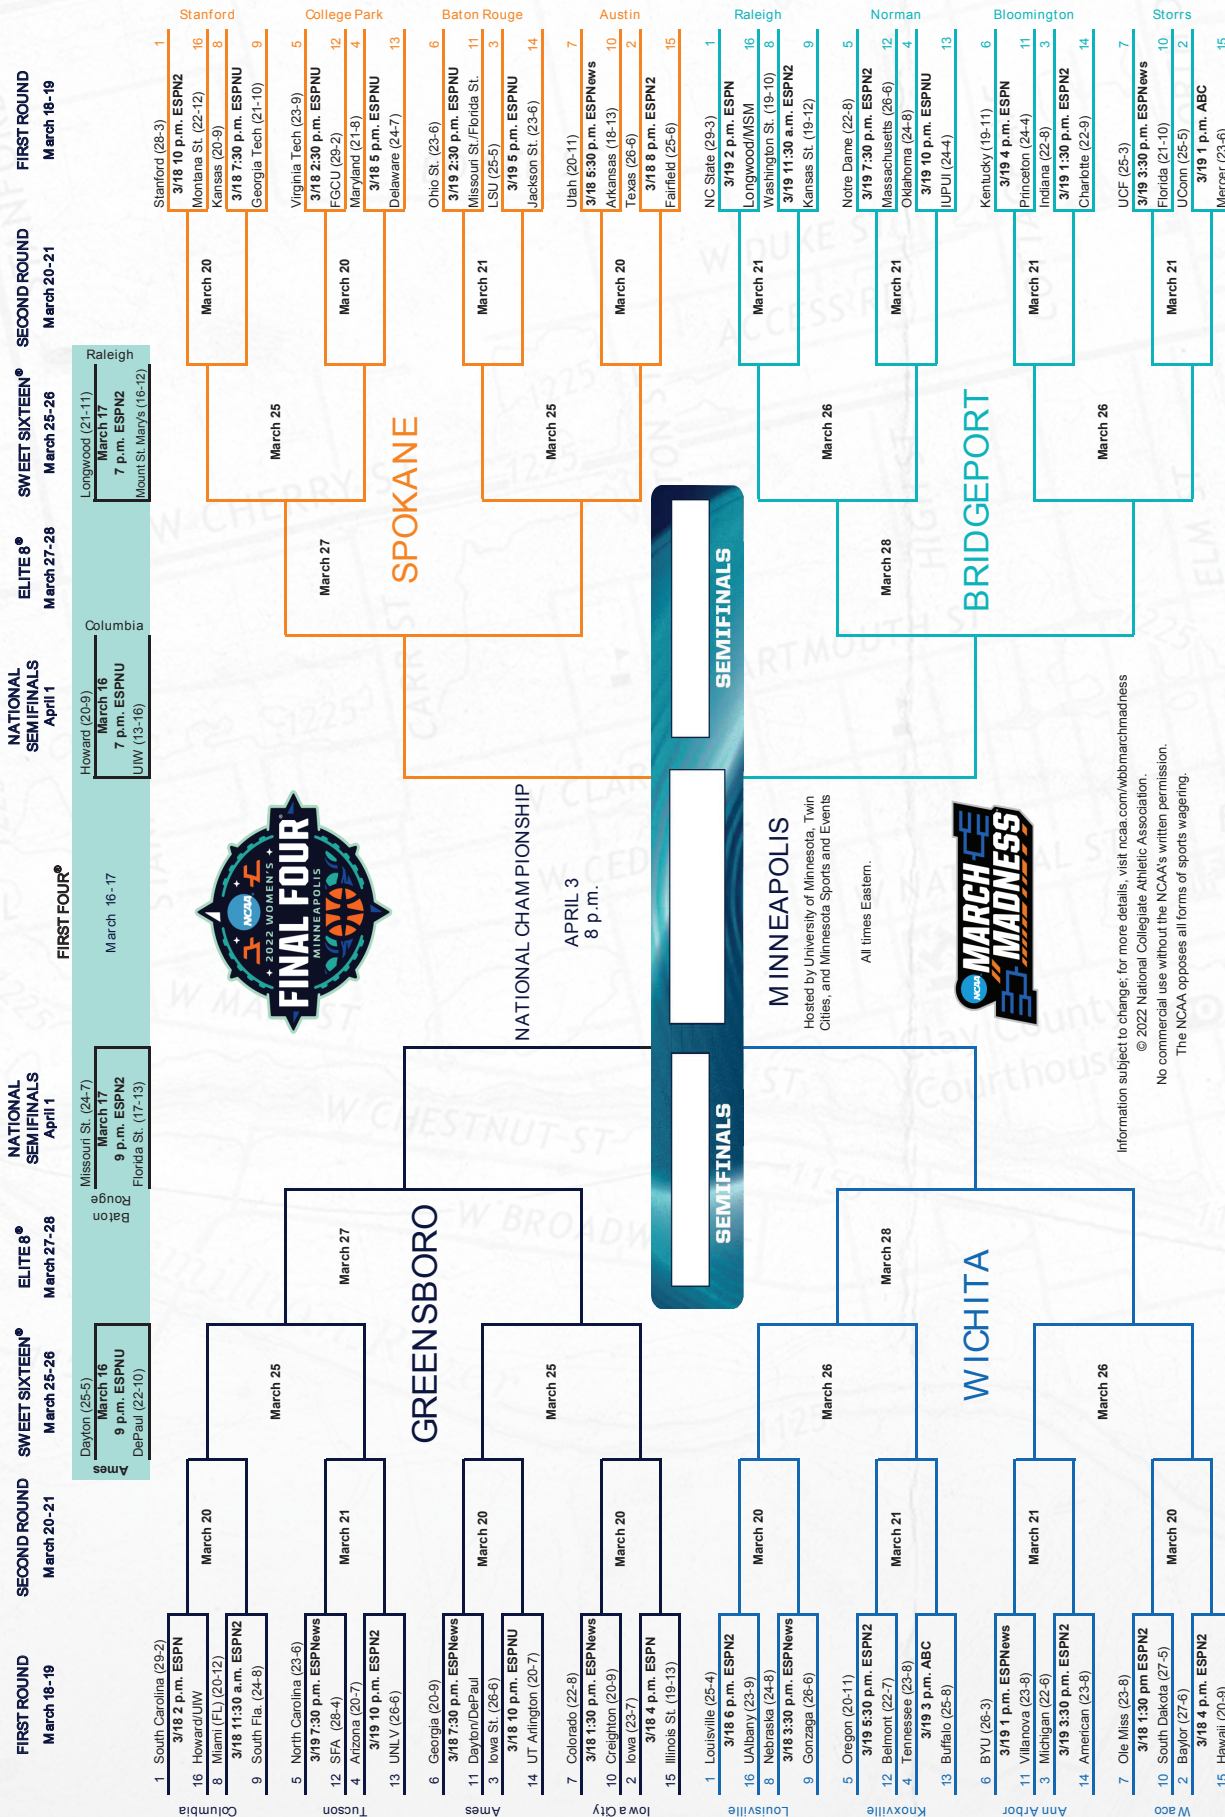

THE BRACKET / NCAA TOURNAMENT

2022 NCAA DIVISION I WOMEN'S BASKETBALL CHAMPIONSHIP

#MARCHMADNESS

FOUR IT ALL

Information subject to change; for more details, visit ncaa.com/wbwmarchmadness.
© 2022 National Collegiate Athletic Association.
No commercial use without the NCAA's written permission.
The NCAA opposes all forms of sports wagering.