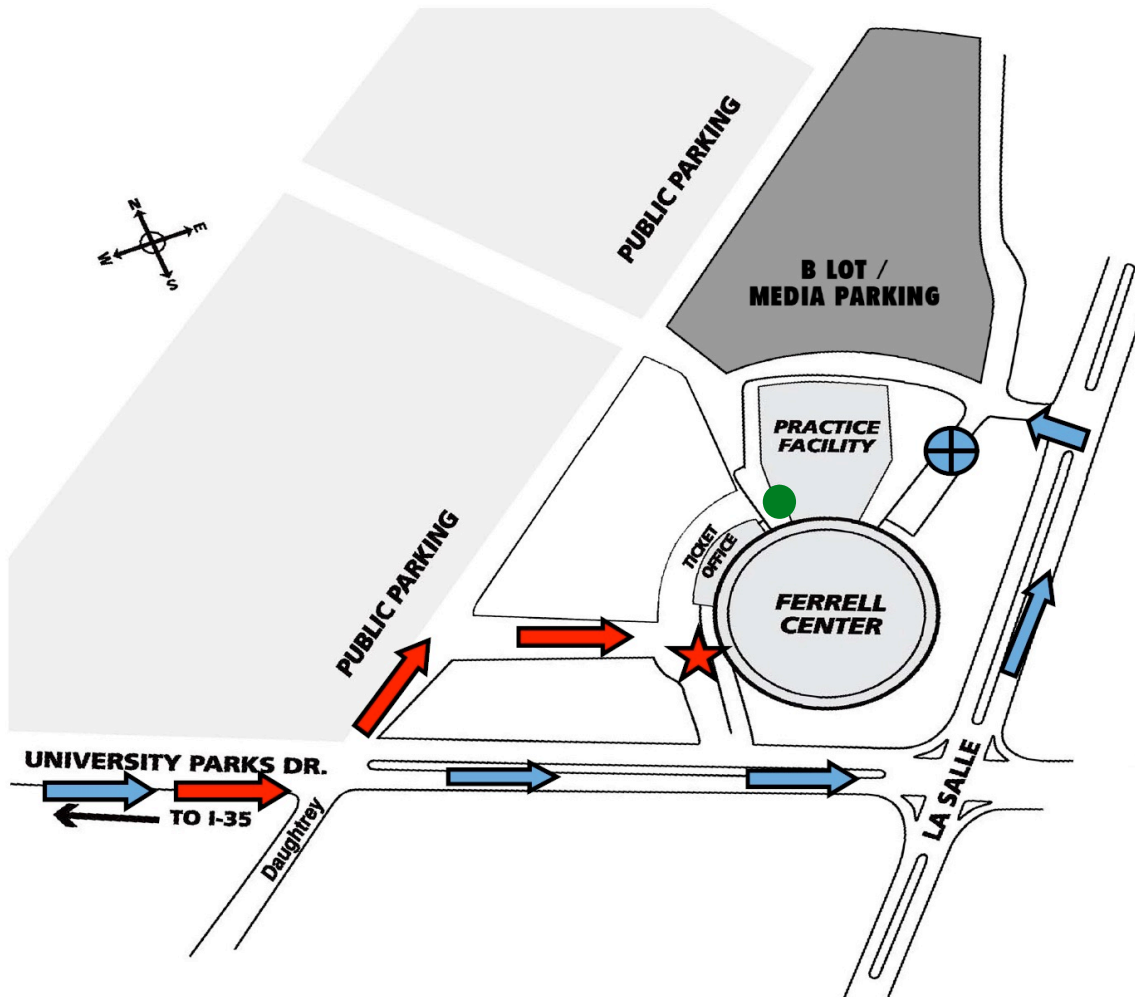

Team buses will drop the official travel party off at the Tunnel Entrance and then will be directed to the bus parking area across LaSalle Ave in the Indoor Tennis Center parking lot. Courtesy vehicles with a parking pass shall park in the reserved area outside of the practice gym entrance. Access to the reserved parking area may be gained through the LaSalle Avenue entrance to the Ferrell Center, which is the same entrance as the team bus.

★ Band/Cheer drop off.

⊕ Team drop off.

- VIP/Courtesy car parking use team bus entry off of La Salle Avenue and park in media parking.

**Stone Room (Media Workroom)**