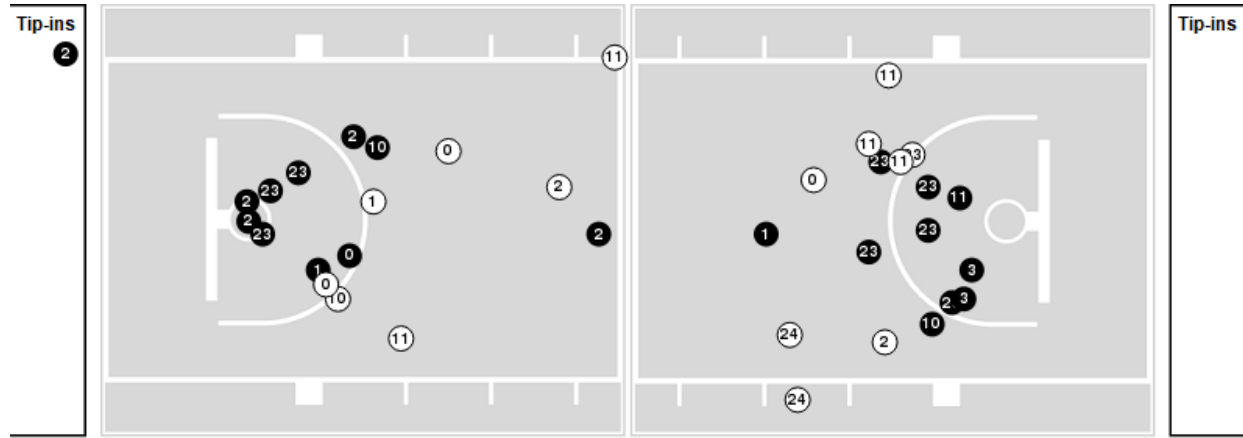

Blow Up Chart

● Made   ○ Missed   N - Player Number

Baylor	M/A	%
Field Goals	29/61	48
2 Points	25/44	57
3 Points	4/17	24
Free Throws	13/17	76

Baylor	M/A	%
Points in the Paint	40 (20 / 33)	61
Fast Break Points	13 (8/10)	80
Second Chance Points	17 (9/14)	64
Effective FG%	51