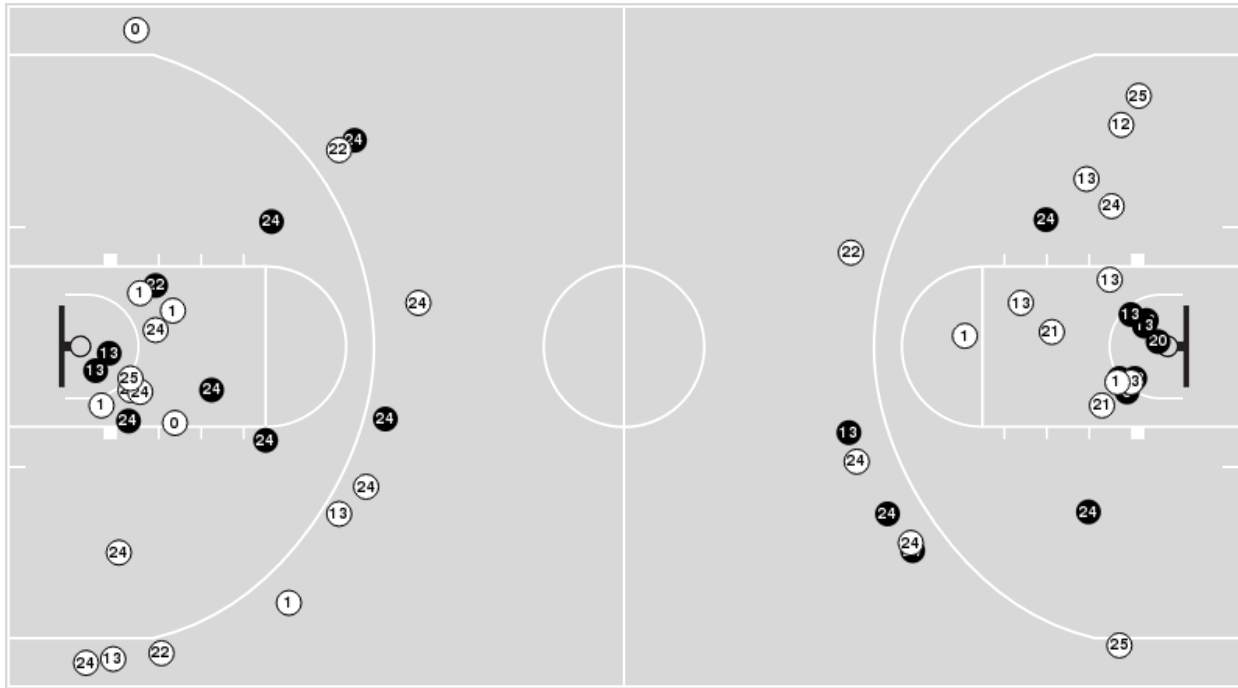

Officials: Gerry Pollard, Roger Ayers, Byron Jarrett

Players => 00, 1, 2, 3, 4, 12, 13, 14, 15, 20, 21, 22, 23, 24, 25, 33FG Types=>AllResults=>All

Kansas St.

All Field Goals