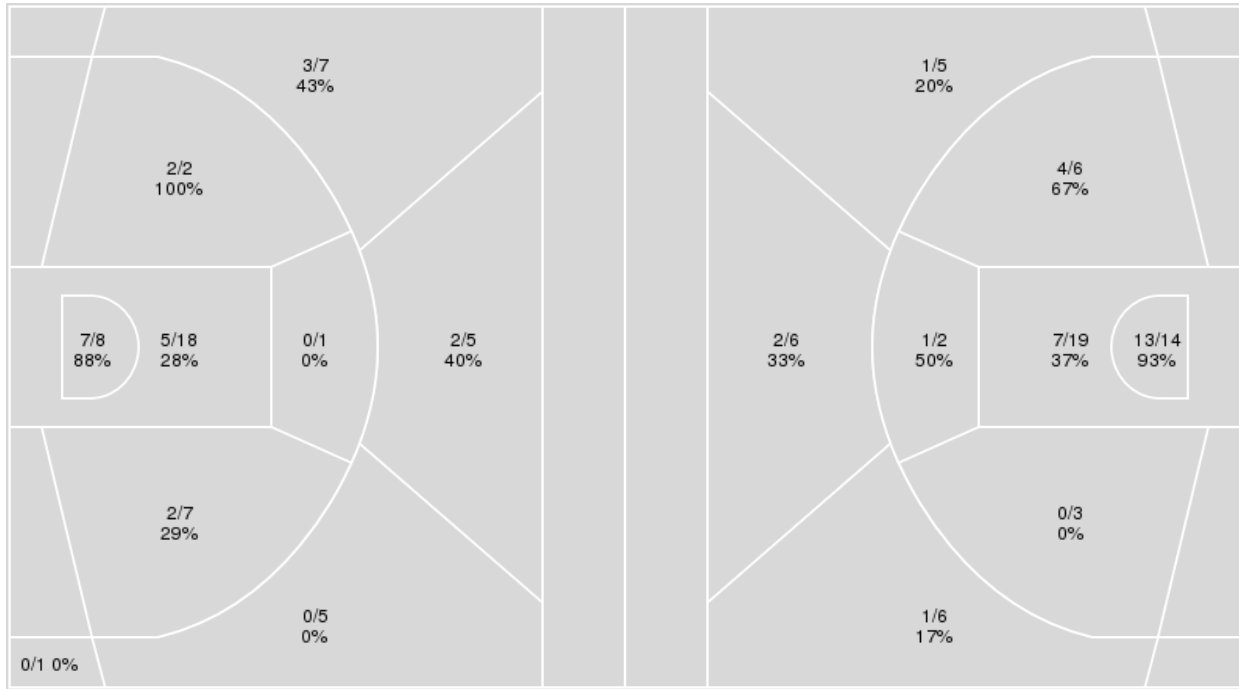

Baylor at Kansas St.

02/09/22 Bramlage Coliseum, Manhattan
2021-22 Men's Basketball

Officials: Gerry Pollard, Roger Ayers, Byron Jarrett

{ Players => 00, 1, 2, 3, 4, 12, 13, 14, 15, 20, 21, 22, 23, 24, 25, 33; }
FG Types => All; Results => All;

{ Players => All; } FG Types => All; Results => All;

Kansas St.

Baylor

Kansas St.	M/A	%
Field Goals	21/54	39
2 Points	16/36	44
3 Points	5/18	28
Free Throws	13/21	62

Baylor	M/A	%
Field Goals	29/61	48
2 Points	25/44	57
3 Points	4/17	24
Free Throws	13/17	76