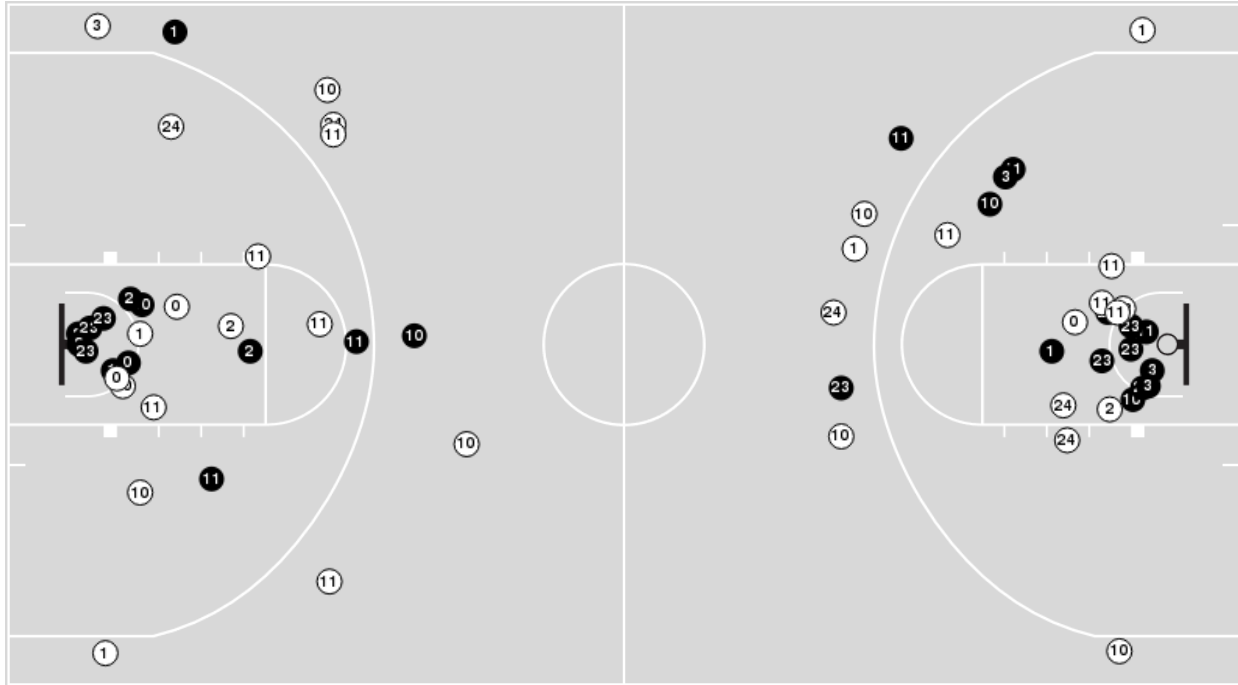

Officials: Gerry Pollard, Roger Ayers, Byron Jarrett

Players => AllFG Types=>AllResults=>All
Baylor

All Field Goals