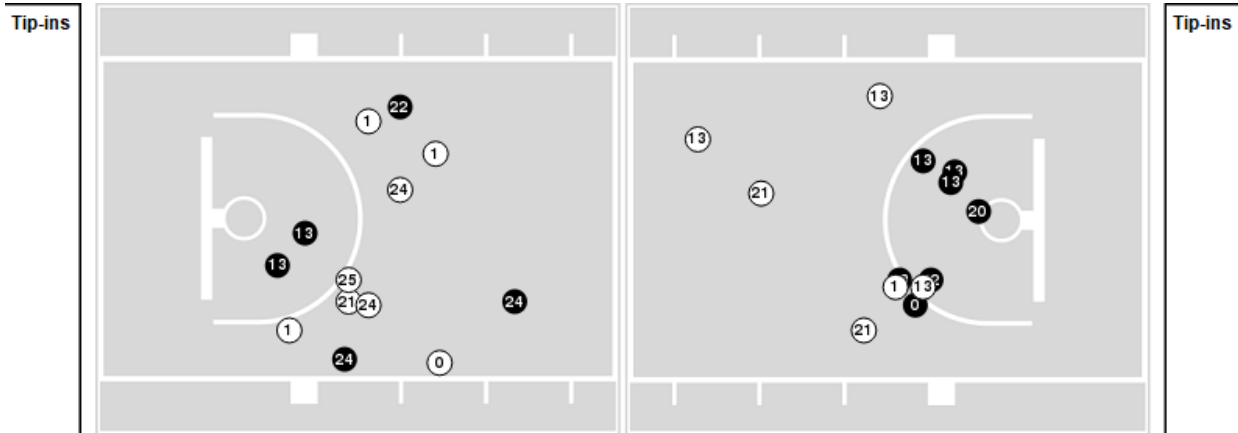

Blow Up Chart

● Made ○ Missed N - Player Number

Kansas St.	M/A	%
Field Goals	21/54	39
2 Points	16/36	44
3 Points	5/18	28
Free Throws	13/21	62

Kansas St.	M/A	%
Points in the Paint	24 (12 / 26)	46
Fast Break Points	7 (3/5)	60
Second Chance Points	9 (5/12)	42
Effective FG%	44