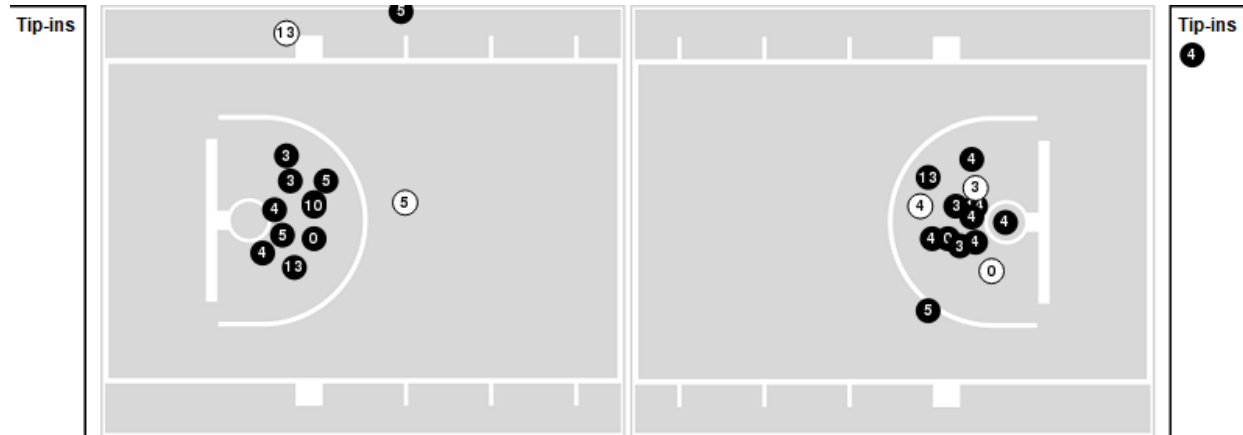

Blow Up Chart

● Made ○ Missed N - Player Number

Alabama	M/A	%
Field Goals	29/49	59
2 Points	22/28	79
3 Points	7/21	33
Free Throws	22/26	85

Alabama	M/A	%
Points in the Paint	42 (21 / 25)	84
Fast Break Points	9 (6/7)	86
Second Chance Points	9 (5/5)	100
Effective FG%	66