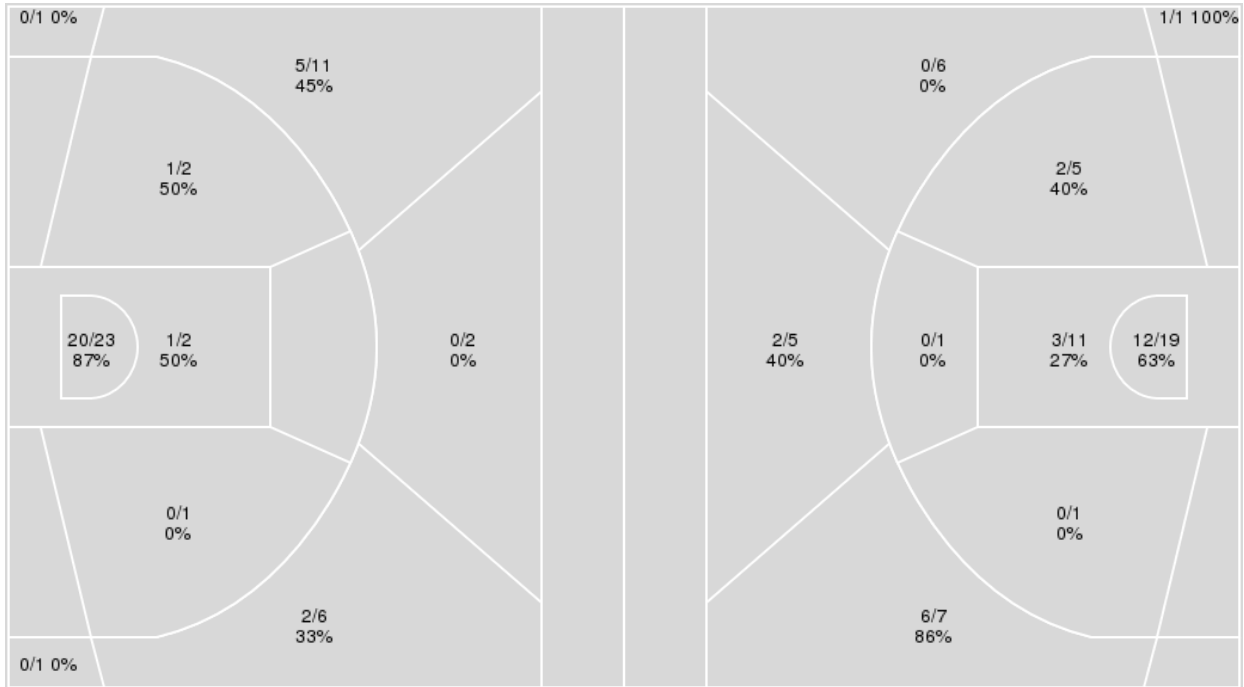

Baylor at Alabama

01/29/22 Coleman Coliseum, Tuscaloosa
2021-22 Men's Basketball

Game Time: 3:00 PM
Game Duration: 2:12
Attendance: 14,474

Officials: Doug Shows, Tony Greene, Owen Shortt

{ Players => 0, 1, 2, 3, 4, 5, 10, 12, 13, 14, 15, 21, 22, 24, 25, 30, 33, 35; } FG Types => All; Results => All;

{ Players => 0, 1, 2, 3, 4, 5, 10, 11, 14, 15, 20, 21, 23, 24, 32, 42; } FG Types => All; Results => All;

Alabama

Baylor

Alabama	M/A	%
Field Goals	29/49	59
2 Points	22/28	79
3 Points	7/21	33
Free Throws	22/26	85

Baylor	M/A	%
Field Goals	26/56	46
2 Points	17/37	46
3 Points	9/19	47
Free Throws	17/22	77