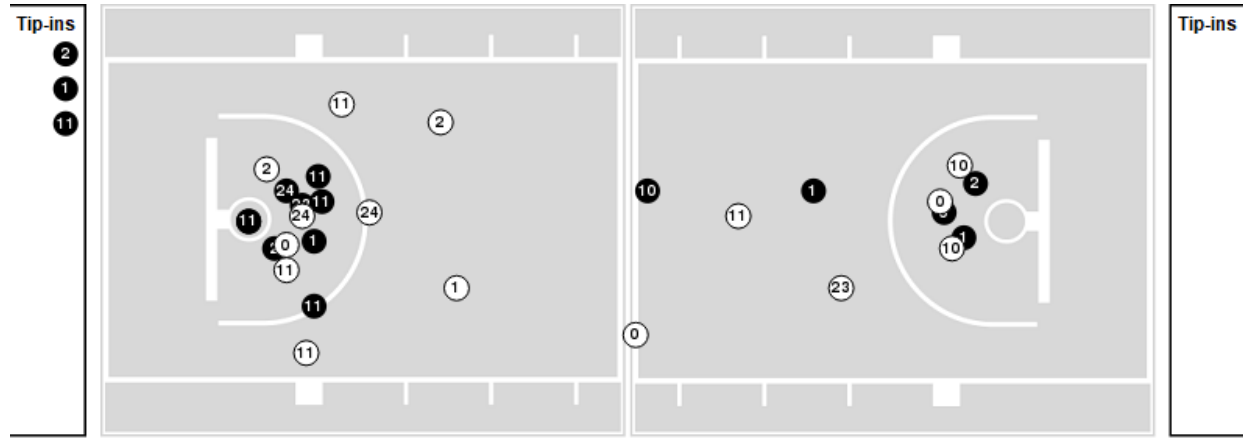

Blow Up Chart

● N Made   ○ N Missed   N - Player Number

Baylor	M/A	%
Field Goals	26/56	46
2 Points	17/37	46
3 Points	9/19	47
Free Throws	17/22	77

Baylor	M/A	%
Points in the Paint	30 (15 / 30)	50
Fast Break Points	8 (5/6)	83
Second Chance Points	17 (10/13)	77
Effective FG%	54