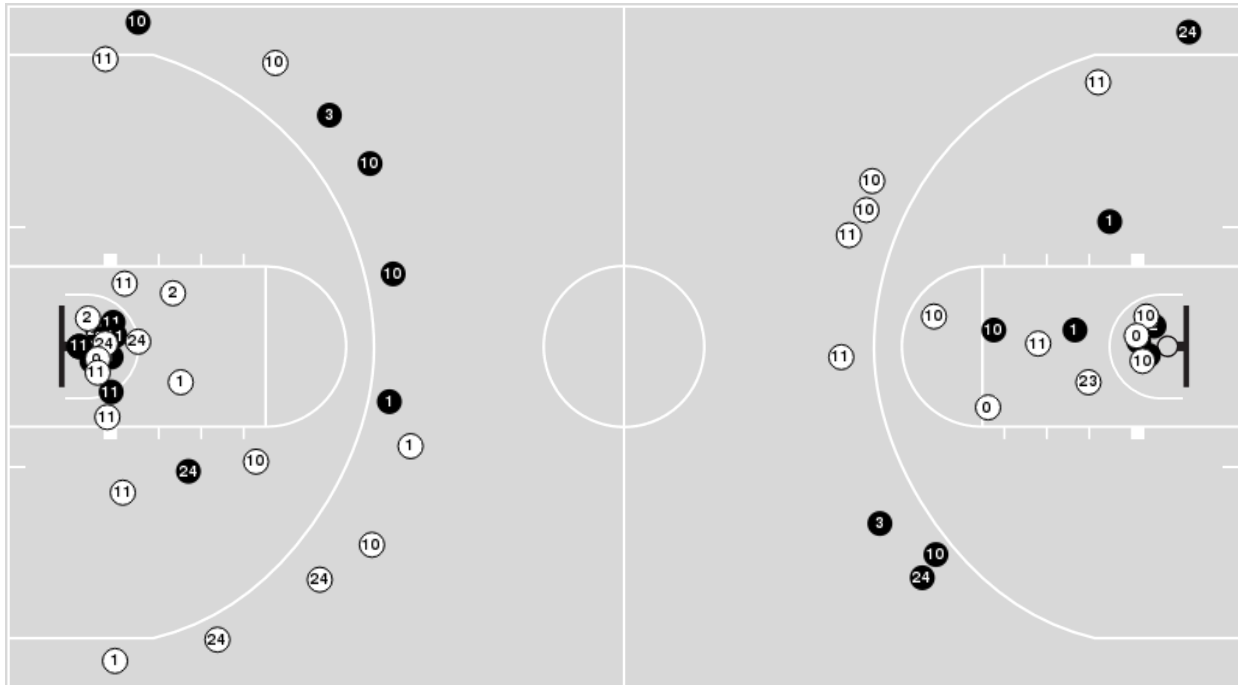

Baylor at Alabama

01/29/22 Coleman Coliseum, Tuscaloosa
2021-22 Men's Basketball

Game Time: 3:00 PM
Game Duration: 2:12
Attendance: 14,474

Officials: Doug Shows, Tony Greene, Owen Shortt

Players => 0, 1, 2, 3, 4, 5, 10, 11, 14, 15, 20, 21, 23, 24, 32, 42FG Types=>AllResults=>All

Baylor

All Field Goals