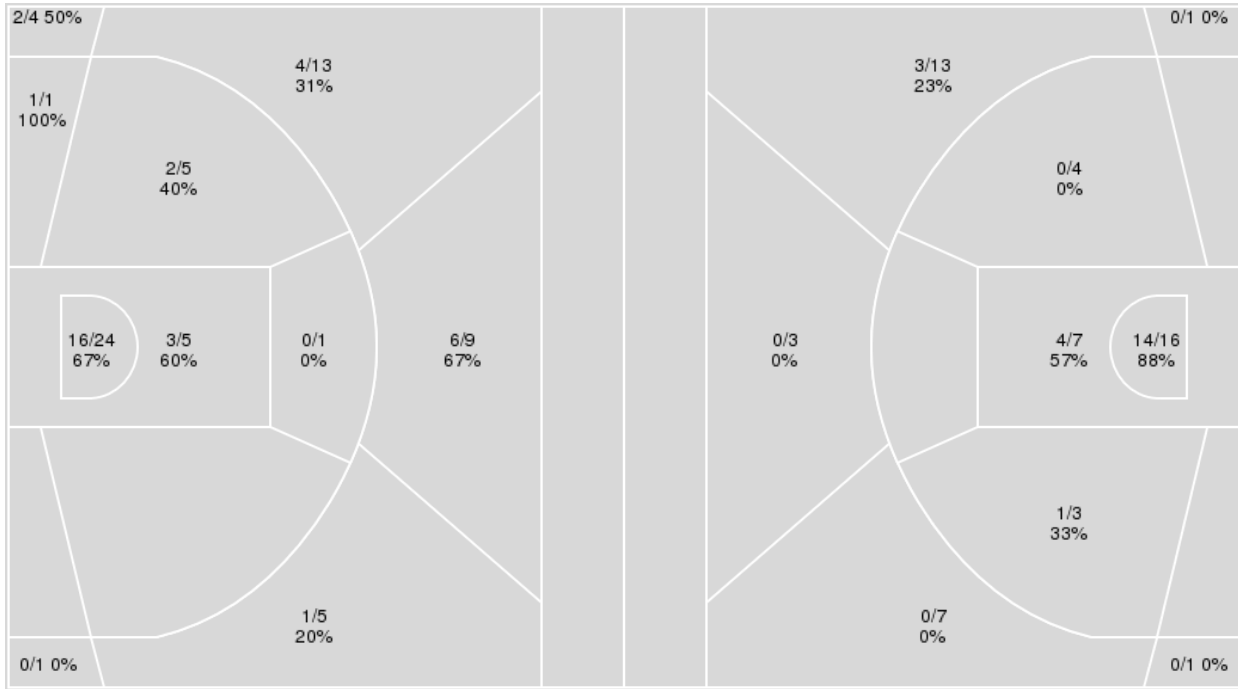

Ark.-Pine Bluff at Baylor

12/04/21 Ferrell Center, Waco
2021-22 Men's Basketball

Game Time: 4:00 PM
Game Duration: 1:53
Attendance: 6,207

Officials: Diug Simmons, Gary Maxwell, Chance Moore

{ Players => 0, 1, 2, 3, 4, 5, 10, 11, 14, 15, 20, 21, 23, 24, 32, 42; } FG { Players => All; } FG Types => All; Results => All;
Types => All; Results => All;

Baylor

Ark.-Pine Bluff

Baylor	M/A	%
Field Goals	35/68	51
2 Points	22/36	61
3 Points	13/32	41
Free Throws	16/26	62

Ark.-Pine Bluff	M/A	%
Field Goals	22/55	40
2 Points	19/30	63
3 Points	3/25	12
Free Throws	7/9	78