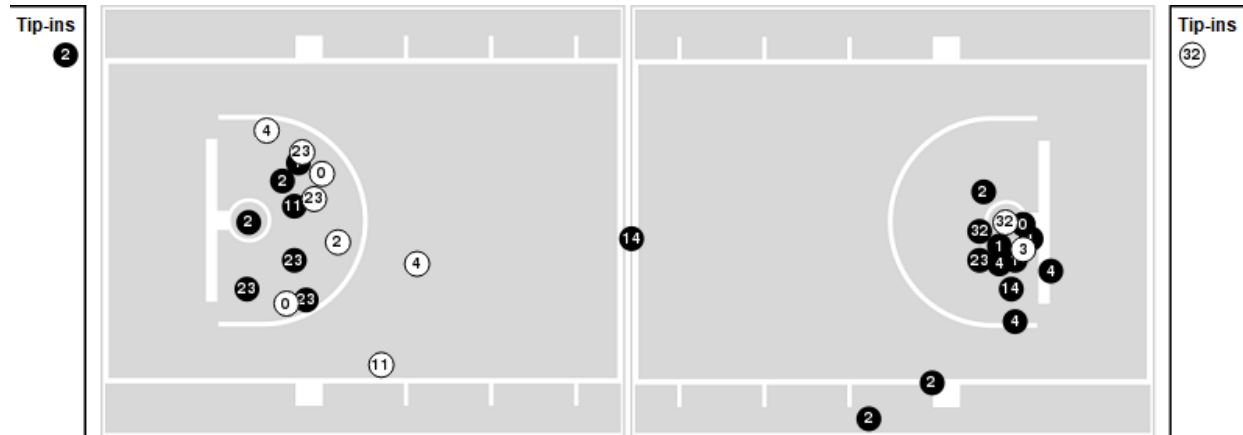

Blow Up Chart

● Made   ○ Missed   N - Player Number

Baylor	M/A	%
Field Goals	35/68	51
2 Points	22/36	61
3 Points	13/32	41
Free Throws	16/26	62

Baylor	M/A	%
Points in the Paint	38 (19 / 29)	66
Fast Break Points	13 (8/11)	73
Second Chance Points	18 (11/22)	50
Effective FG%	61