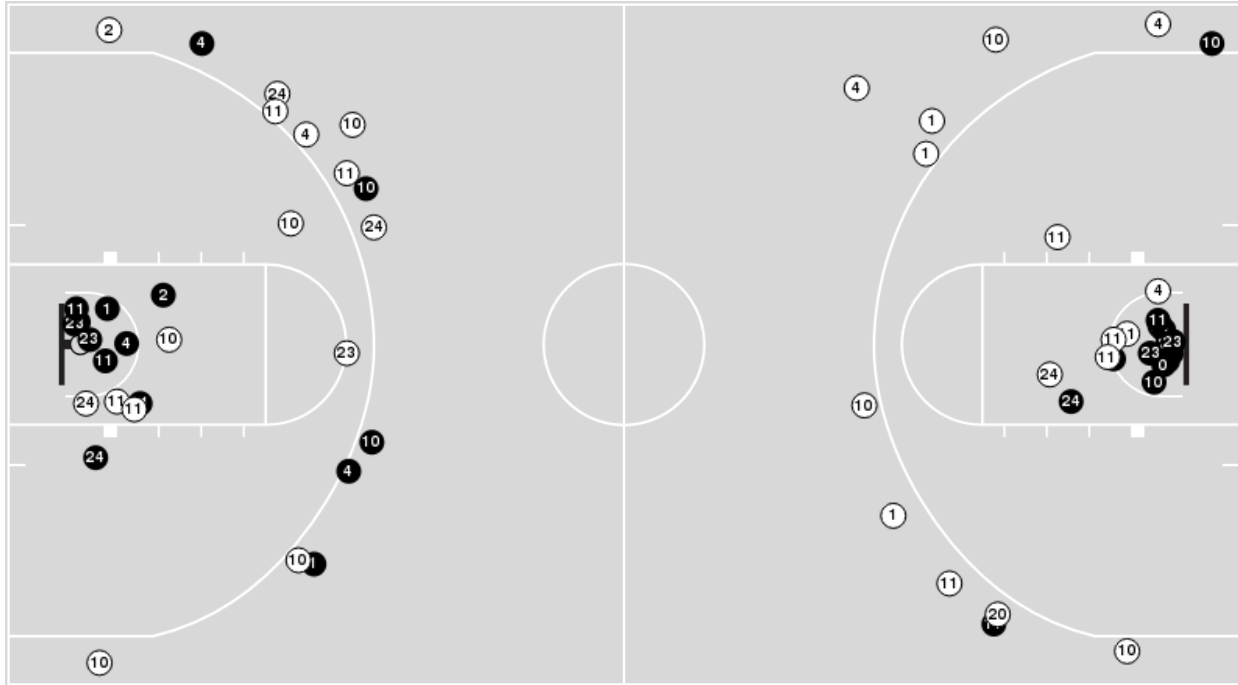

Players => 0, 1, 2, 3, 4, 5, 10, 11, 14, 15, 20, 21, 23, 24, 32, 42FG Types=>AllResults=>All

Baylor

All Field Goals