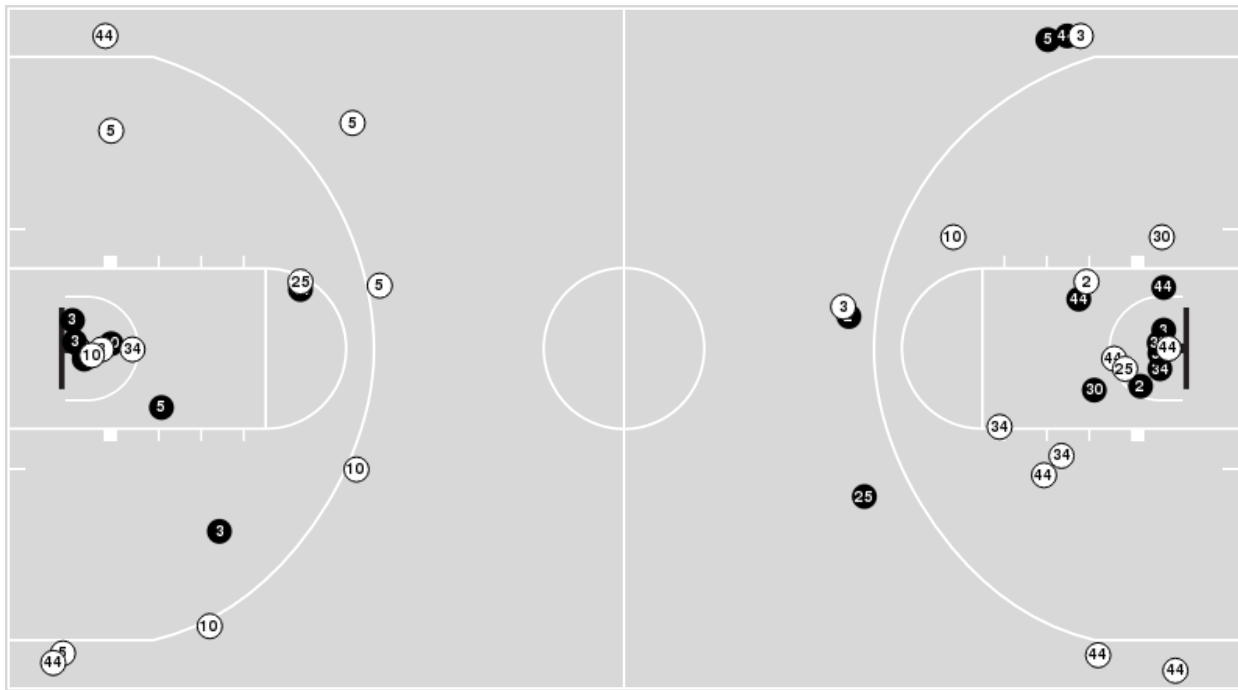

Baylor at Michigan St.

11/26/21 Atlantis Resort, Paradise Island

2021 Bad Boy Mowers Battle 4 Atlantis - Championship Game

Officials: Keith Kimble, Brent Hampton, Lamar Simpson

Players => 1, 2, 3, 5, 10, 11, 13, 14, 20, 22, 25, 30, 34, 35, 43, 44 FG Types=>AllResults=>All

Michigan St.

All Field Goals