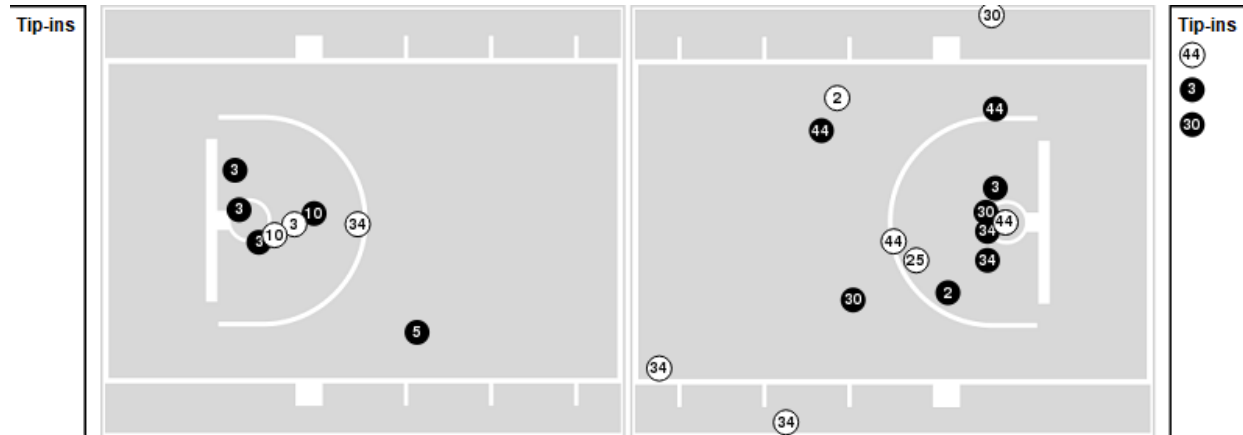

Blow Up Chart

● Made ○ Missed N - Player Number

Michigan St.	M/A	%
Field Goals	21/46	46
2 Points	17/31	55
3 Points	4/15	27
Free Throws	12/19	63

Michigan St.	M/A	%
Points in the Paint	30 (15 / 23)	65
Fast Break Points	8 (4/6)	67
Second Chance Points	14 (7/11)	64
Effective FG%	50