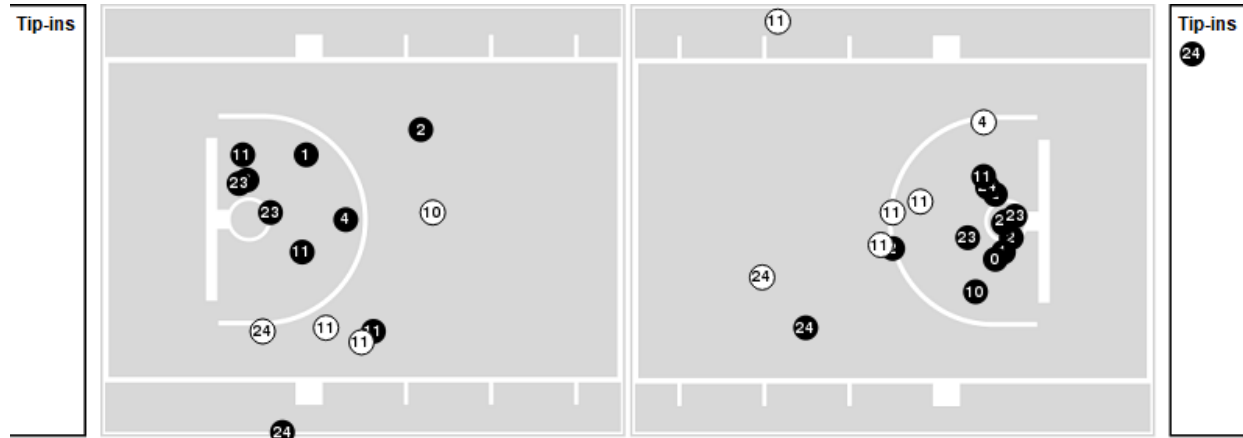

Blow Up Chart

● Made ○ Missed N - Player Number

Baylor	M/A	%
Field Goals	30/61	49
2 Points	23/35	66
3 Points	7/26	27
Free Throws	8/12	67

Baylor	M/A	%
Points in the Paint	44 (22 / 31)	71
Fast Break Points	6 (5/5)	100
Second Chance Points	16 (8/15)	53
Effective FG%	55