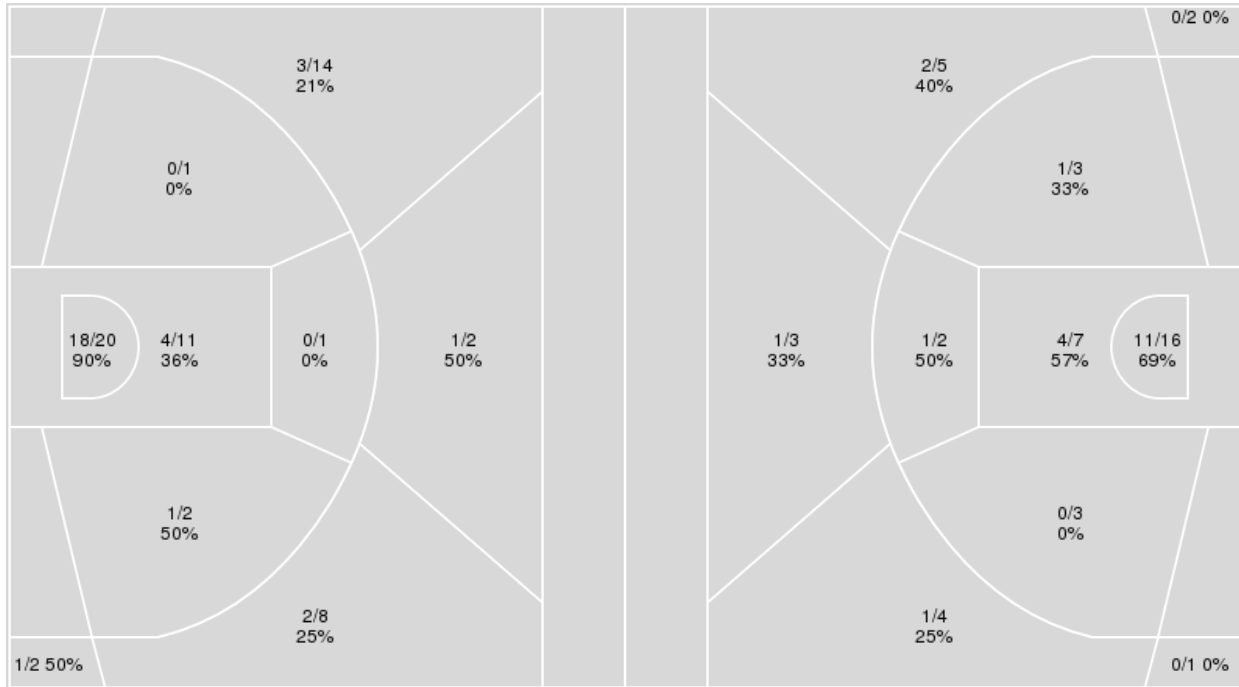

Baylor at Michigan St.

11/26/21 Atlantis Resort, Paradise Island

2021 Bad Boy Mowers Battle 4 Atlantis - Championship Game

Officials: Keith Kimble, Brent Hampton, Lamar Simpson

{ Players => 0, 1, 2, 3, 4, 5, 10, 11, 14, 15, 20, 21, 23, 24, 32, 42; } FG
Types => All; Results => All;

{ Players => 1, 2, 3, 5, 10, 11, 13, 14, 20, 22, 25, 30, 34, 35, 43, 44; }
FG Types => All; Results => All;

Baylor

Michigan St.

Baylor	M/A	%
Field Goals	30/61	49
2 Points	23/35	66
3 Points	7/26	27
Free Throws	8/12	67

Michigan St.	M/A	%
Field Goals	21/46	46
2 Points	17/31	55
3 Points	4/15	27
Free Throws	12/19	63