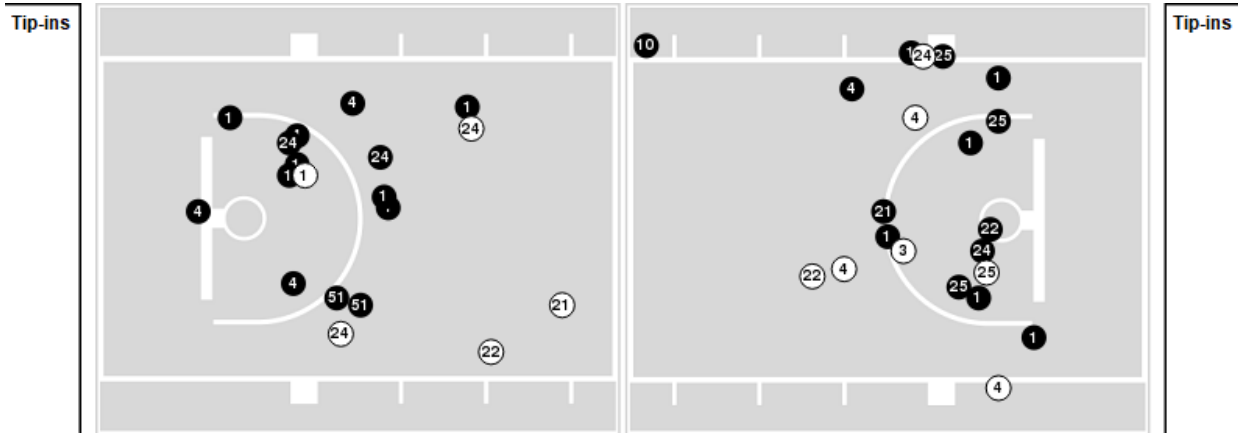

Blow Up Chart

● Made ○ Missed N - Player Number

Baylor	M/A	%
Field Goals	33/62	53
2 Points	30/44	68
3 Points	3/18	17
Free Throws	23/31	74

Baylor	M/A	%
Points in the Paint	50 (25 / 35)	71
Fast Break Points	14 (10/12)	83
Second Chance Points	15 (8/9)	89
Effective FG%	56