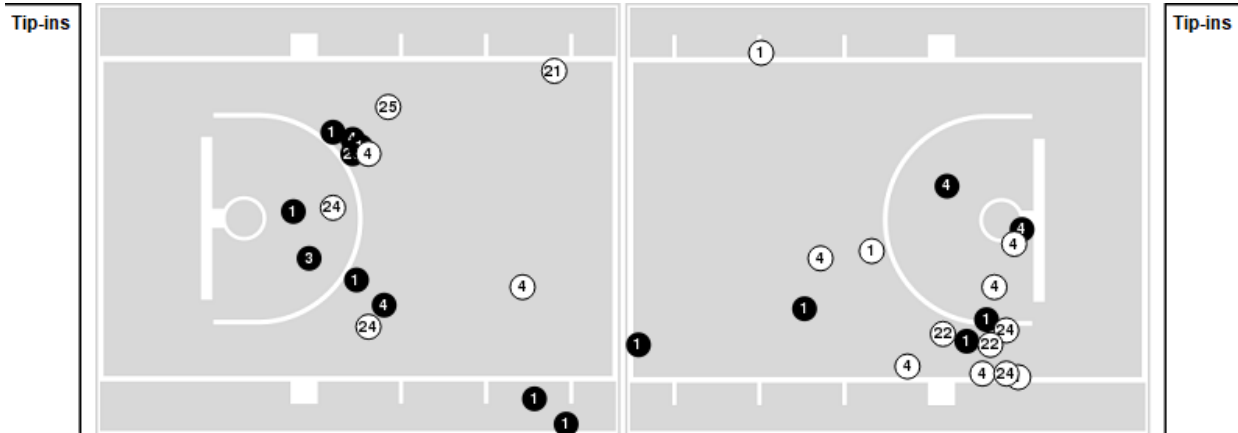

Blow Up Chart

● Made ○ Missed N - Player Number

Baylor	M/A	%
Field Goals	32/73	44
2 Points	22/50	44
3 Points	10/23	43
Free Throws	14/21	67

Baylor	M/A	%
Points in the Paint	28 (14 / 28)	50
Fast Break Points	9 (5/6)	83
Second Chance Points	15 (8/17)	47
Effective FG%	51