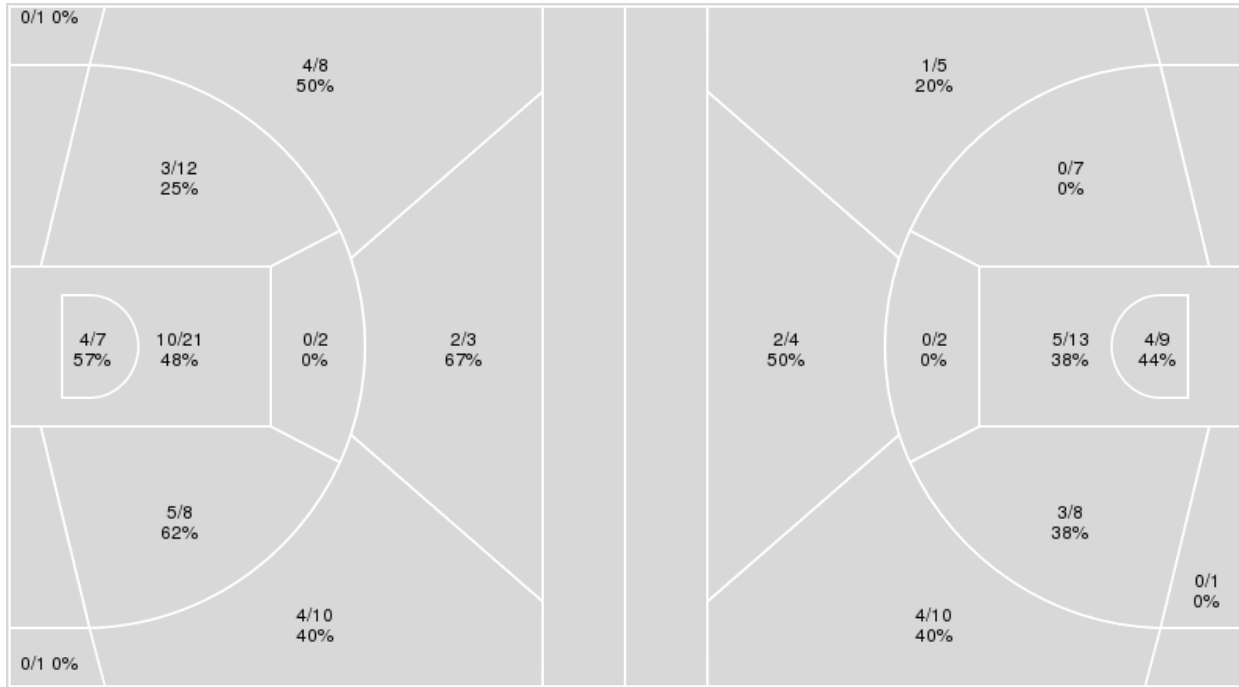

Officials: Chaney Muench, Ifeyinwa Seales, Tiffany Bridges

{ Players => All; } FG Types => All; Results => All;

{ Players => All; } FG Types => All; Results => All;

Baylor

Tex. A&M-Commerce

Baylor	M/A	%
Field Goals	32/73	44
2 Points	22/50	44
3 Points	10/23	43
Free Throws	14/21	67

Tex. A&M-Commerce	M/A	%
Field Goals	19/59	32
2 Points	12/40	30
3 Points	7/19	37
Free Throws	7/12	58