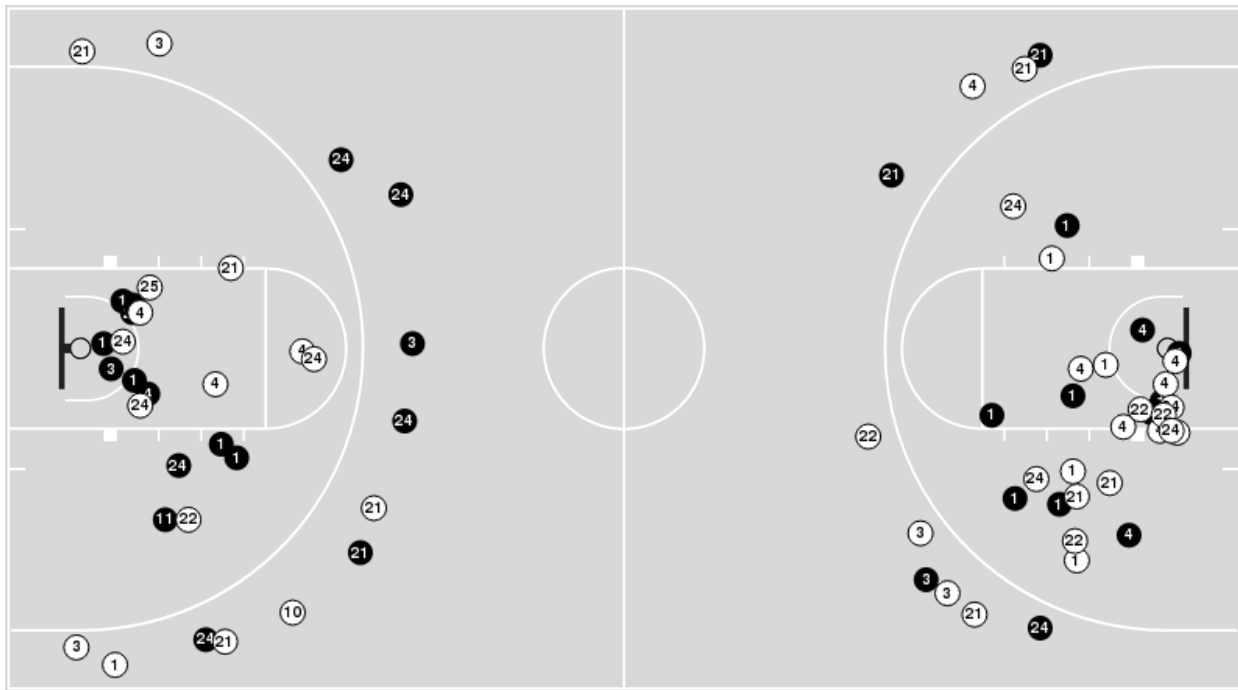

Officials: Chaney Muench, Ifeyinwa Seales, Tiffany Bridges

Players => AllFG Types=>AllResults=>All

Baylor

All Field Goals