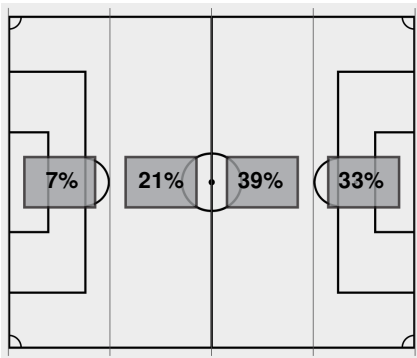

### Baylor vs Kansas St.

10/10/21 Buser Family Park, Manhattan  
2021-22 Women's Soccer

Match Time: 1:00 PM

Match Duration: 02:38

Attendance: 945

Officials: Joseph Macht, Sean Giza, Rey Ramirez, Brian Barlow

Attacking Direction →

11	TOTAL SHOTS	1
8	SHOTS ON TARGET	0
0	SAVES	8
3	CORNERS	0
2	OFFSIDES	0
0	YELLOW CARDS	0
0	RED CARDS	0
61%	POSSESSION TOTAL	39%

← Attacking Direction

\_\_\_\_\_  
Official's signature