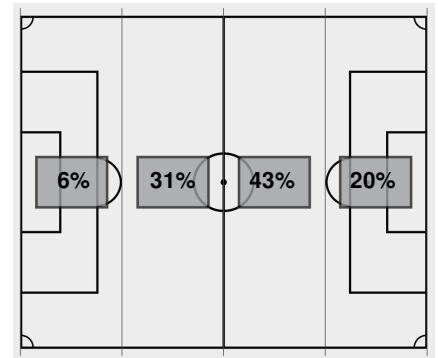

### Baylor vs Kansas St.

10/10/21 Buser Family Park, Manhattan  
2021-22 Women's Soccer

Match Time: 1:00 PM

Match Duration: 02:38

Attendance: 945

Officials: Joseph Macht, Sean Giza, Rey Ramirez, Brian Barlow

Attacking Direction →

11	TOTAL SHOTS	1
8	SHOTS ON TARGET	0
0	SAVES	8
3	CORNERS	0
2	OFFSIDES	0
0	YELLOW CARDS	0
0	RED CARDS	0
61%	POSSESSION TOTAL	39%

← Attacking Direction

\_\_\_\_\_  
Official's signature