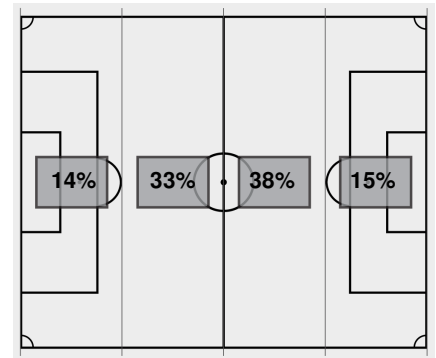

21	TOTAL SHOTS	8
13	SHOTS ON TARGET	2
2	SAVES	13
8	CORNERS	0
2	OFFSIDES	0
1	YELLOW CARDS	2
0	RED CARDS	0
58%	POSSESSION TOTAL	42%

← Attacking Direction

\_\_\_\_\_  
 Official's signature

**Baylor vs Kansas St.**