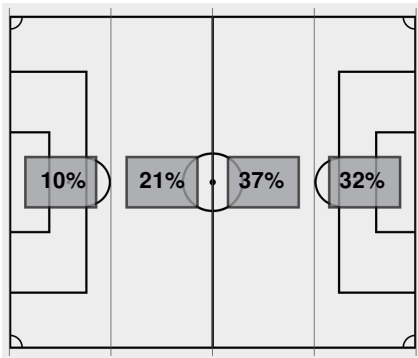

Officials: Joseph Macht, Sean Giza, Rey Ramirez, Brian Barlow

Attacking Direction →

21	TOTAL SHOTS	8
13	SHOTS ON TARGET	2
2	SAVES	13
8	CORNERS	0
2	OFFSIDES	0
1	YELLOW CARDS	2
0	RED CARDS	0
58%	POSSESSION TOTAL	42%