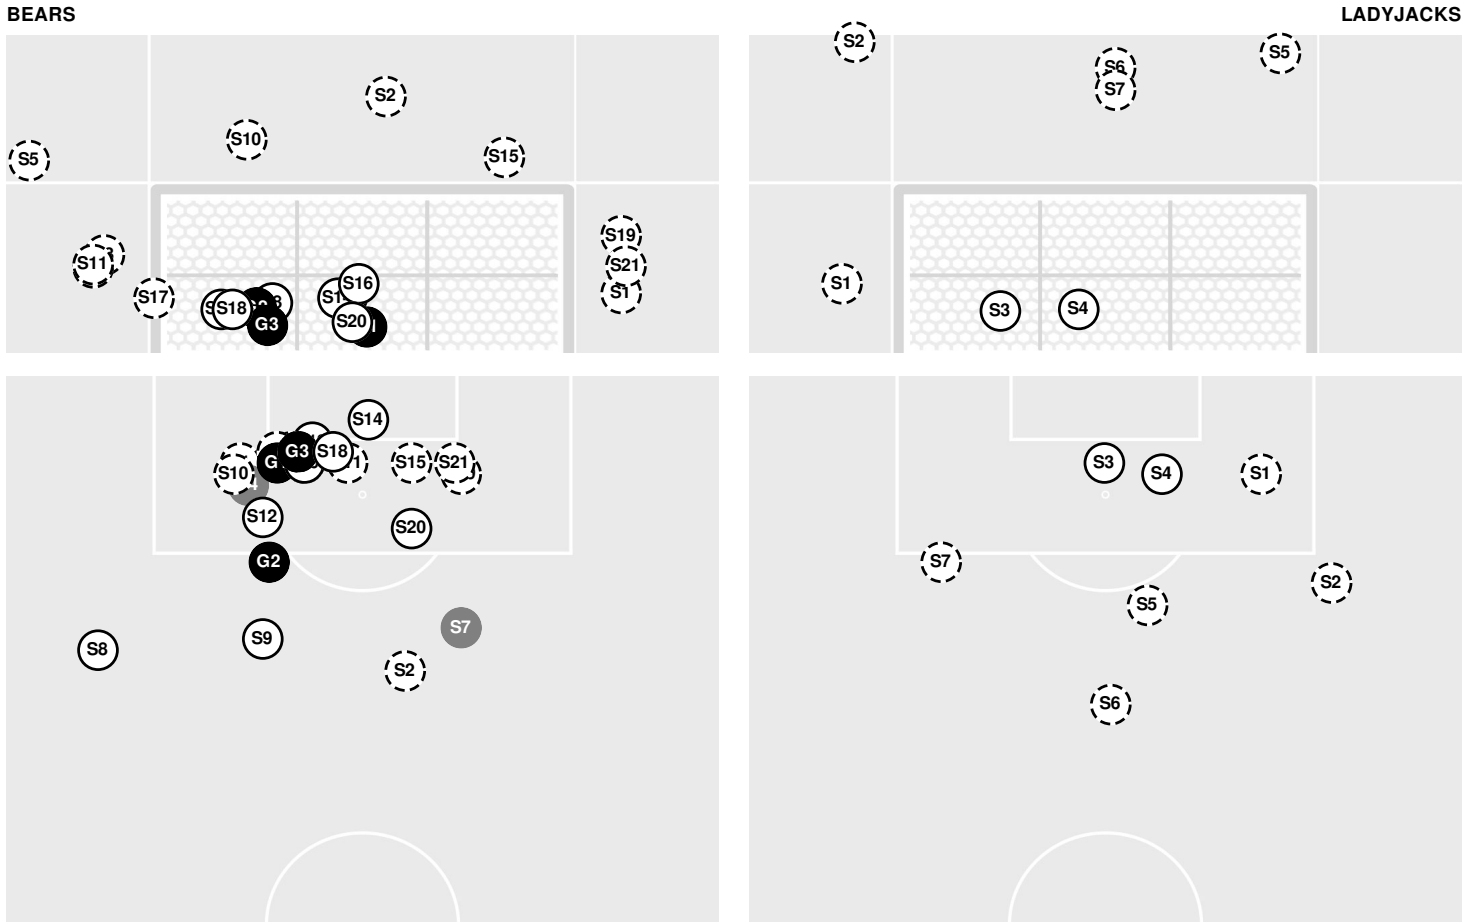

SFA vs Baylor

9/16/21 Betty Lou Mays Field, Waco
2021-22 Women's Soccer

Officials: Laura Rodriguez, Matthew Rodman, William Torres, Melissa Stewart

Shots by Half Intervals		1st Half	2nd Half
Bears		14	10
Ladyjacks		2	5

Shot Chart

S Shot Off Target
S Shot On Target
S Blocked
G Goal / Own Goal

Shot Summary