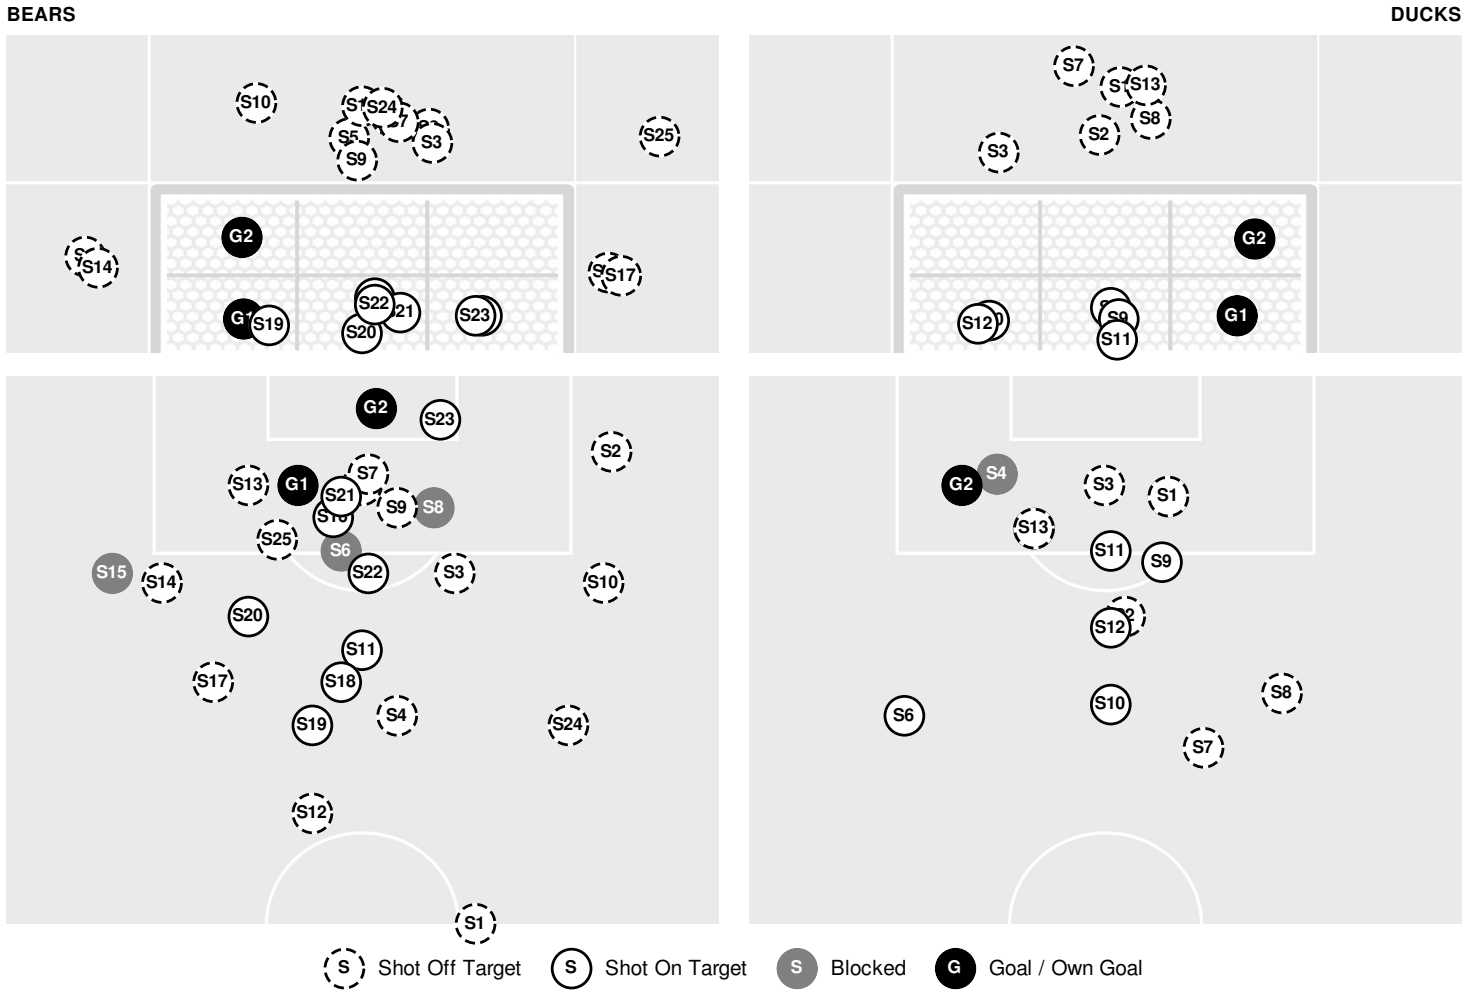

- 100:00 Bears substitution: Henderson, Ally for Stramrood, Lorelai.
- 100:00 Ducks substitution: Palmer, Mia for Rucker, Megan.
- 100:00 Start of OT2 period [100:00].
- 100:20 Foul on Oregon.
- 102:00 Shot by Ducks Elmore, Kess, SAVE Wandt, Jennifer.
- 102:39 Corner kick by Bears [102:39].
- 103:56 Foul on Baylor.
- 104:42 Shot by Ducks Cortez, Chai, SAVE Wandt, Jennifer.
- 105:27 Shot by Bears Mueller, Gabby HIGH.
- 106:36 Shot by Bears Kooiman, Elizabeth WIDE RIGHT.
- 107:17 Shot by Ducks Cook, Ally, SAVE Wandt, Jennifer.
- 108:17 Foul on Baylor.
- 109:18 Shot by Ducks Elmore, Kess HIGH.
- 109:26 Corner kick by Ducks [109:26].
- 110:00 End of period [110:00].

OREGON 0, BAYLOR 0

Oregon vs Baylor

9/12/21 Betty Lou Mays Field, Waco
2021-22 Women's Soccer

Officials: Sergio Gonzalez, Janae Thompson, Andrea Padilla, Jody Pinkerton

Shots by Half Intervals		1st Half	2nd Half	1st OT	2nd OT
Bears		13	7	5	2
Ducks		4	6	1	4

Shot Chart

Shot Summary

Oregon vs Baylor

9/12/21 Betty Lou Mays Field, Waco
2021-22 Women's Soccer

Officials: Sergio Gonzalez, Janae Thompson, Andrea Padilla, Jody Pinkerton

BEARS

No	Time	Player	Description
S1	9'	7, Gabby Mueller	
S2	13'	22, Ava Colberg	
S3	14'	2, Sarah Hornyak	
S4	18'	28, Chloe Japic	
S5	22'	21, Ally Henderson	
S6	26'	21, Ally Henderson	Blocked
S7	26'	2, Sarah Hornyak	
S8	27'	14, Mackenzie Anthony	Blocked
S9	28'	18, Elizabeth Kooiman	
S10	31'	24, Olivia Mack	
S11	33'	18, Elizabeth Kooiman	Saved
S12	38'	7, Gabby Mueller	
S13	41'	14, Mackenzie Anthony	
S14	50'	18, Elizabeth Kooiman	
S15	55'	10, Maddie Algya	Blocked
S16	62'	14, Mackenzie Anthony	Saved
S17	82'	18, Elizabeth Kooiman	
G1	82'	14, Mackenzie Anthony	
S18	86'	18, Elizabeth Kooiman	Saved
G2	90'	28, Chloe Japic	
S19	93'	10, Maddie Algya	Saved
S20	95'	28, Chloe Japic	Saved
S21	97'	14, Mackenzie Anthony	Saved
S22	100'	3, Lorelai Stramrood	Saved
S23	100'	24, Olivia Mack	Saved
S24	106'	7, Gabby Mueller	
S25	107'	18, Elizabeth Kooiman	