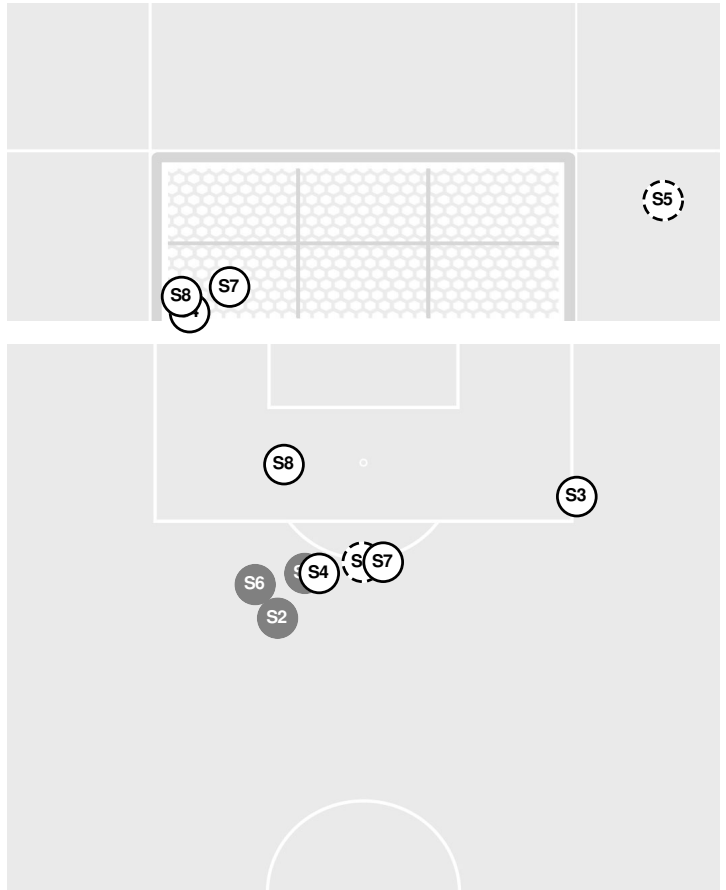

BAYLOR 0, WISCONSIN 0

Baylor vs Wisconsin

9/5/21 Dan McClimon Memorial Track/Soccer Complex, Madison, WI
2021-22 Women's Soccer

Officials: Braeden Frey, Jordan Dietrich, Noah Tsarovsky, Eric Hatchell

Shots by Half Intervals	Badgers	1st Half	2nd Half	1st OT	2nd OT
		Bears	3	6	0
		1	5	1	1

Shot Chart

BADGERS

BEARS

S Shot Off Target
 S Shot On Target
 S Blocked
 G Goal / Own Goal

Shot Summary

Baylor vs Wisconsin

9/5/21 Dan McClimon Memorial Track/Soccer Complex, Madison, WI
2021-22 Women's Soccer