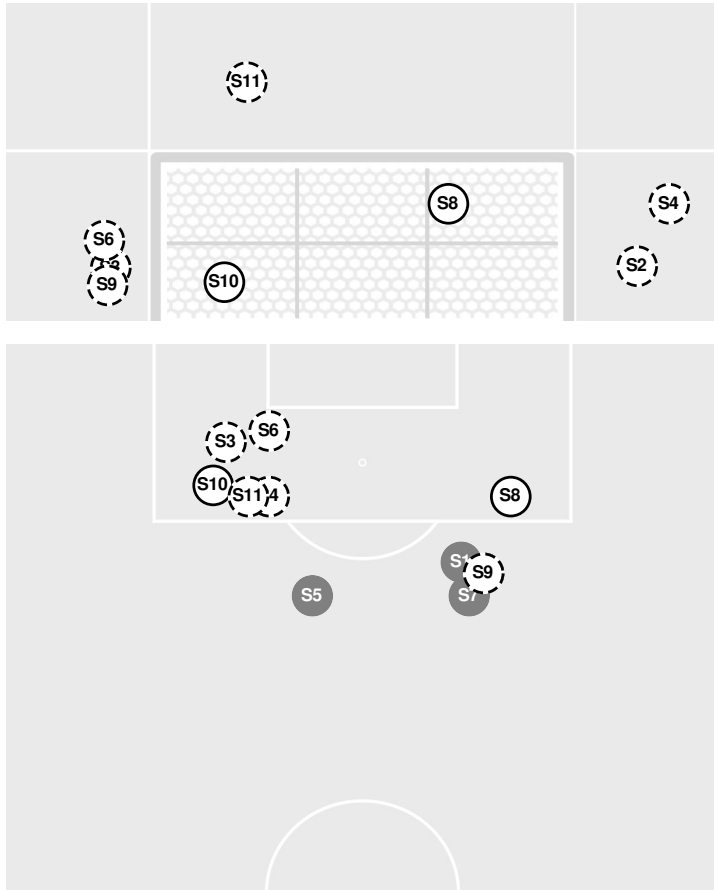

BAYLOR 0, WISCONSIN 0

Baylor vs Wisconsin

9/5/21 Dan McClimon Memorial Track/Soccer Complex, Madison, WI
2021-22 Women's Soccer

Officials: Braeden Frey, Jordan Dietrich, Noah Tsarovsky, Eric Hatchell

Shots by Half Intervals	Badgers	1st Half	2nd Half	1st OT	2nd OT
		Bears	3	6	0
		1	5	1	1

Shot Chart

BADGERS

BEARS

S Shot Off Target
 S Shot On Target
 S Blocked
 G Goal / Own Goal

Shot Summary

Baylor vs Wisconsin

9/5/21 Dan McClimon Memorial Track/Soccer Complex, Madison, WI
2021-22 Women's Soccer