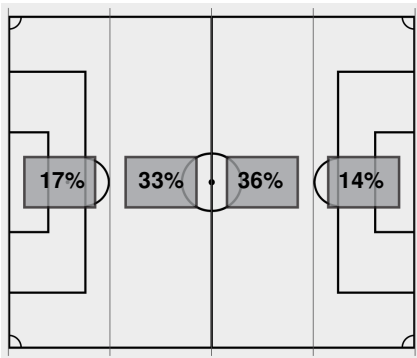

Official Soccer Box Score - First Half

Baylor vs Wisconsin

9/5/21 Dan McClimon Memorial Track/Soccer Complex, Madison, WI
2021-22 Women's Soccer

Match Time: 7:00 PM

Match Duration: 02:20

Attendance: 1171

Officials: Braeden Frey, Jordan Dietrich, Noah Tsarovsky, Eric Hatchell

Attacking Direction →

1	TOTAL SHOTS	3
0	SHOTS ON TARGET	0
0	SAVES	0
0	CORNERS	1
0	OFFSIDES	2
0	YELLOW CARDS	0
0	RED CARDS	0
45%	POSSESSION TOTAL	55%

← Attacking Direction

Official's signature

**Baylor vs Wisconsin**9/5/21 Dan McClimon Memorial Track/Soccer Complex, Madison, WI
2021-22 Women's Soccer**Match Time:** 7:00 PM**Match Duration:** 02:20**Attendance:** 1171**Officials:** Braeden Frey, Jordan Dietrich, Noah Tsarovsky, Eric Hatchell