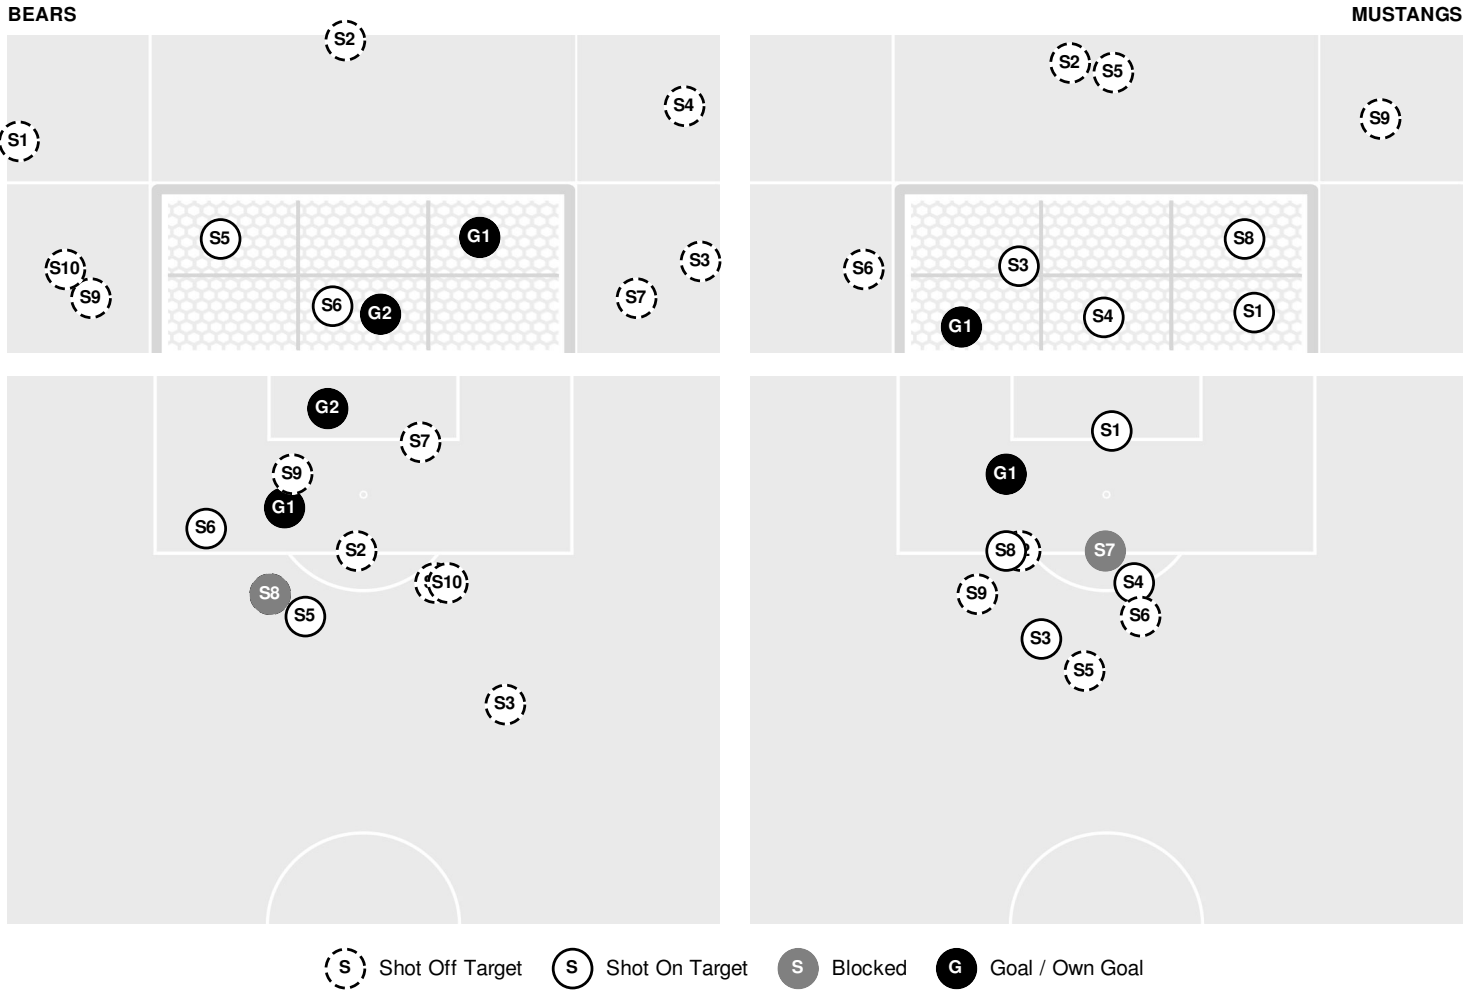

- 90:00 Bears substitution: Wilson, Sophie for Kooiman, Elizabeth.
- 90:00 Mustangs substitution: Tsapos, Katina for Jordan, Emma.
- 90:00 Start of OT period [90:00].
- 93:01 Yellow card on Bears Henderson, Ally.
- 93:09 Mustangs substitution: Khan, Alina for Tse, Elisabeth.
- 94:15 Shot by Mustangs Tsapos, Katina WIDE RIGHT.
- 95:02 Foul on Baylor.
- 96:08 Bears substitution: Stramrood, Lorelai for Wilson, Sophie.
- 97:57 Offside against SMU.
- 98:24 Mustangs substitution: Jordan, Emma for Vilgrain, Jasmine.
- 98:35 GOAL by Bears Terry, Haven (FIRST GOAL), Assist by Stramrood, Lorelai, Wandt, Jennifer, goal number 1 for season.

SMU 0, BAYLOR 1

- 98:35 End of period [98:35].

SMU 0, BAYLOR 1

SMU vs Baylor

8/29/21 Betty Lou Mays Field, Waco
2021-22 Women's Soccer

Officials: Ramon Bermudez, Carlos De Dios, Muhammad Kaleia, Kyle Phillips

Shots by Half Intervals		1st Half	2nd Half	1st OT
Bears		6	5	1
Mustangs		3	6	1

Shot Chart

Shot Summary

Official Soccer Shot Chart - Final

SMU vs Baylor

8/29/21 Betty Lou Mays Field, Waco
2021-22 Women's Soccer