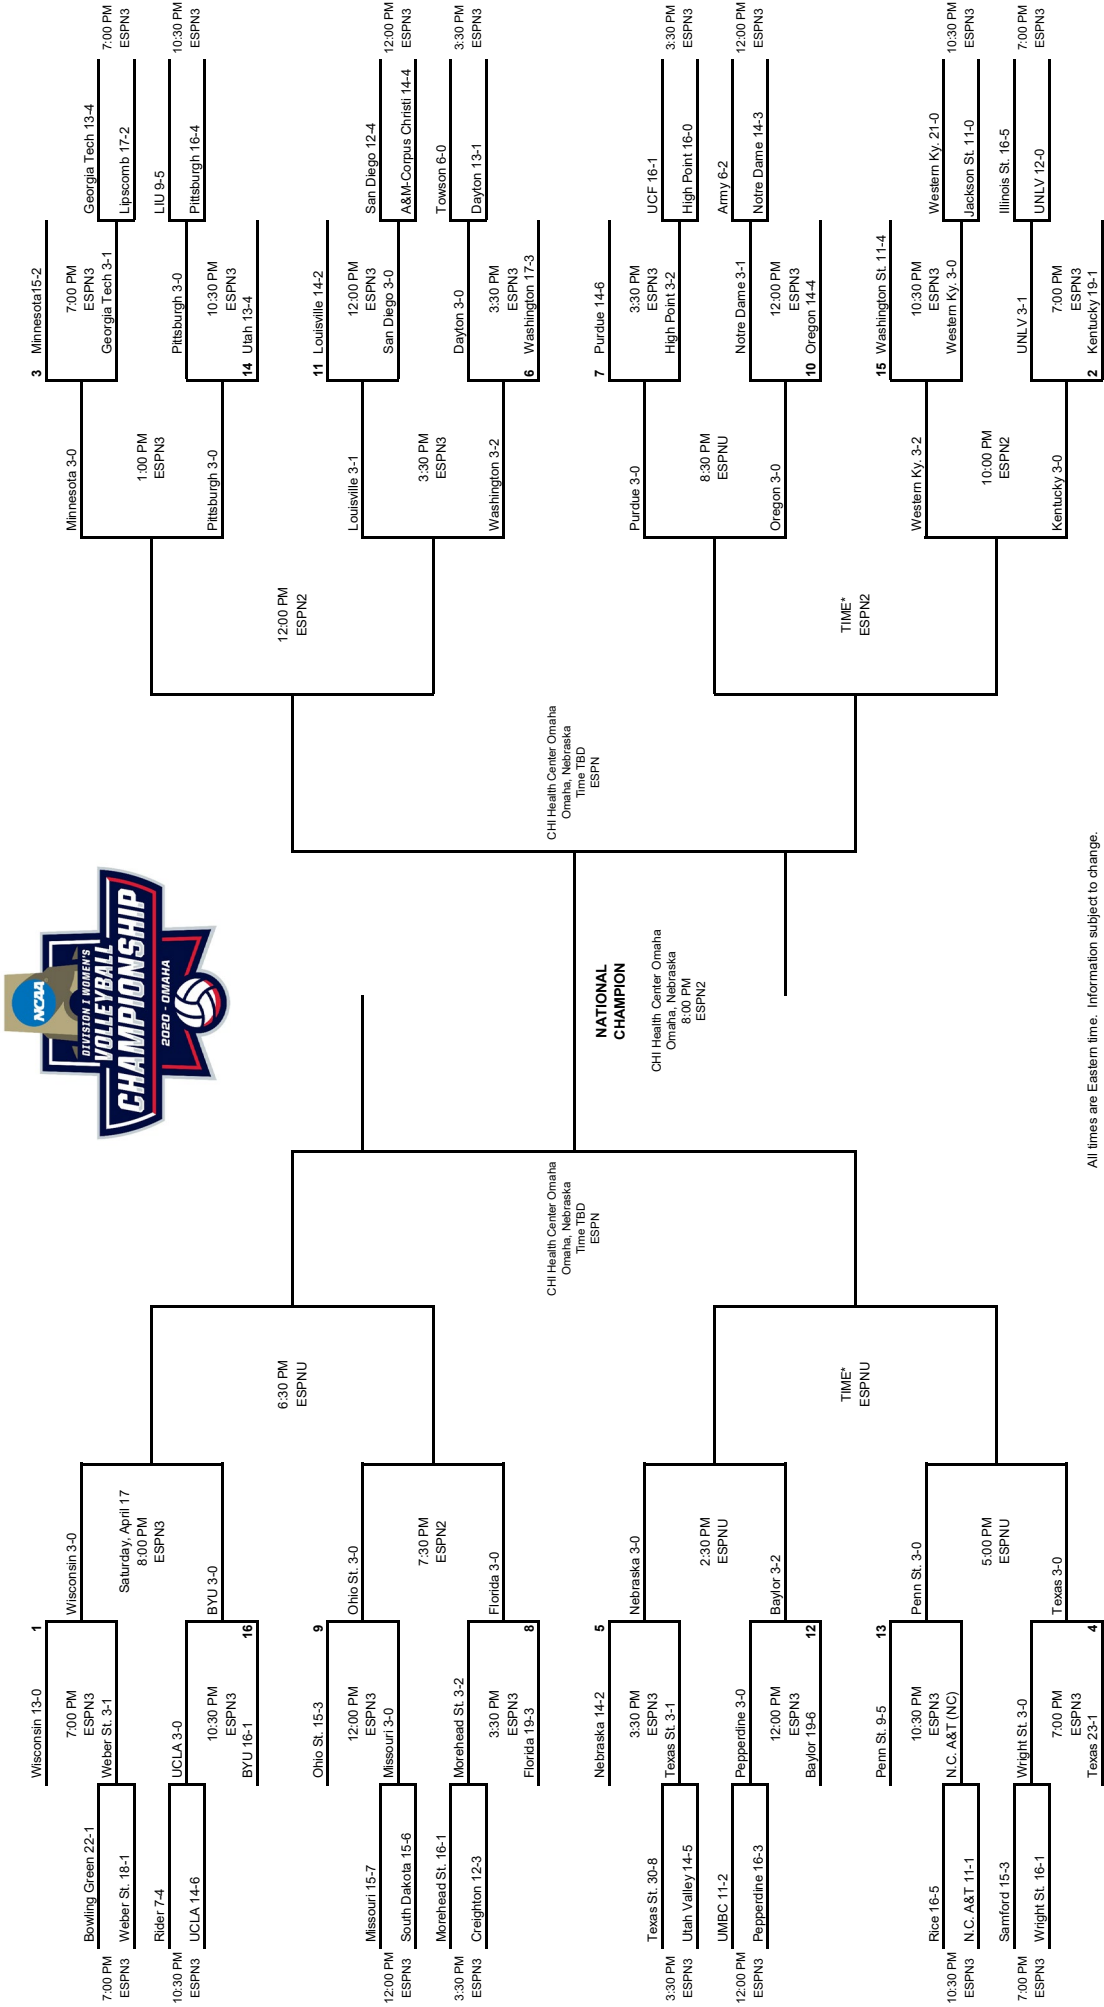

National Semifinals
April 22, 2021

National Championship
April 24, 2021

National Semifinals
April 22, 2021

Regional Finals
April 19, 2021

Regional Semifinals
April 18, 2021

Second Round
April 15, 2021

First Round
April 14, 2021