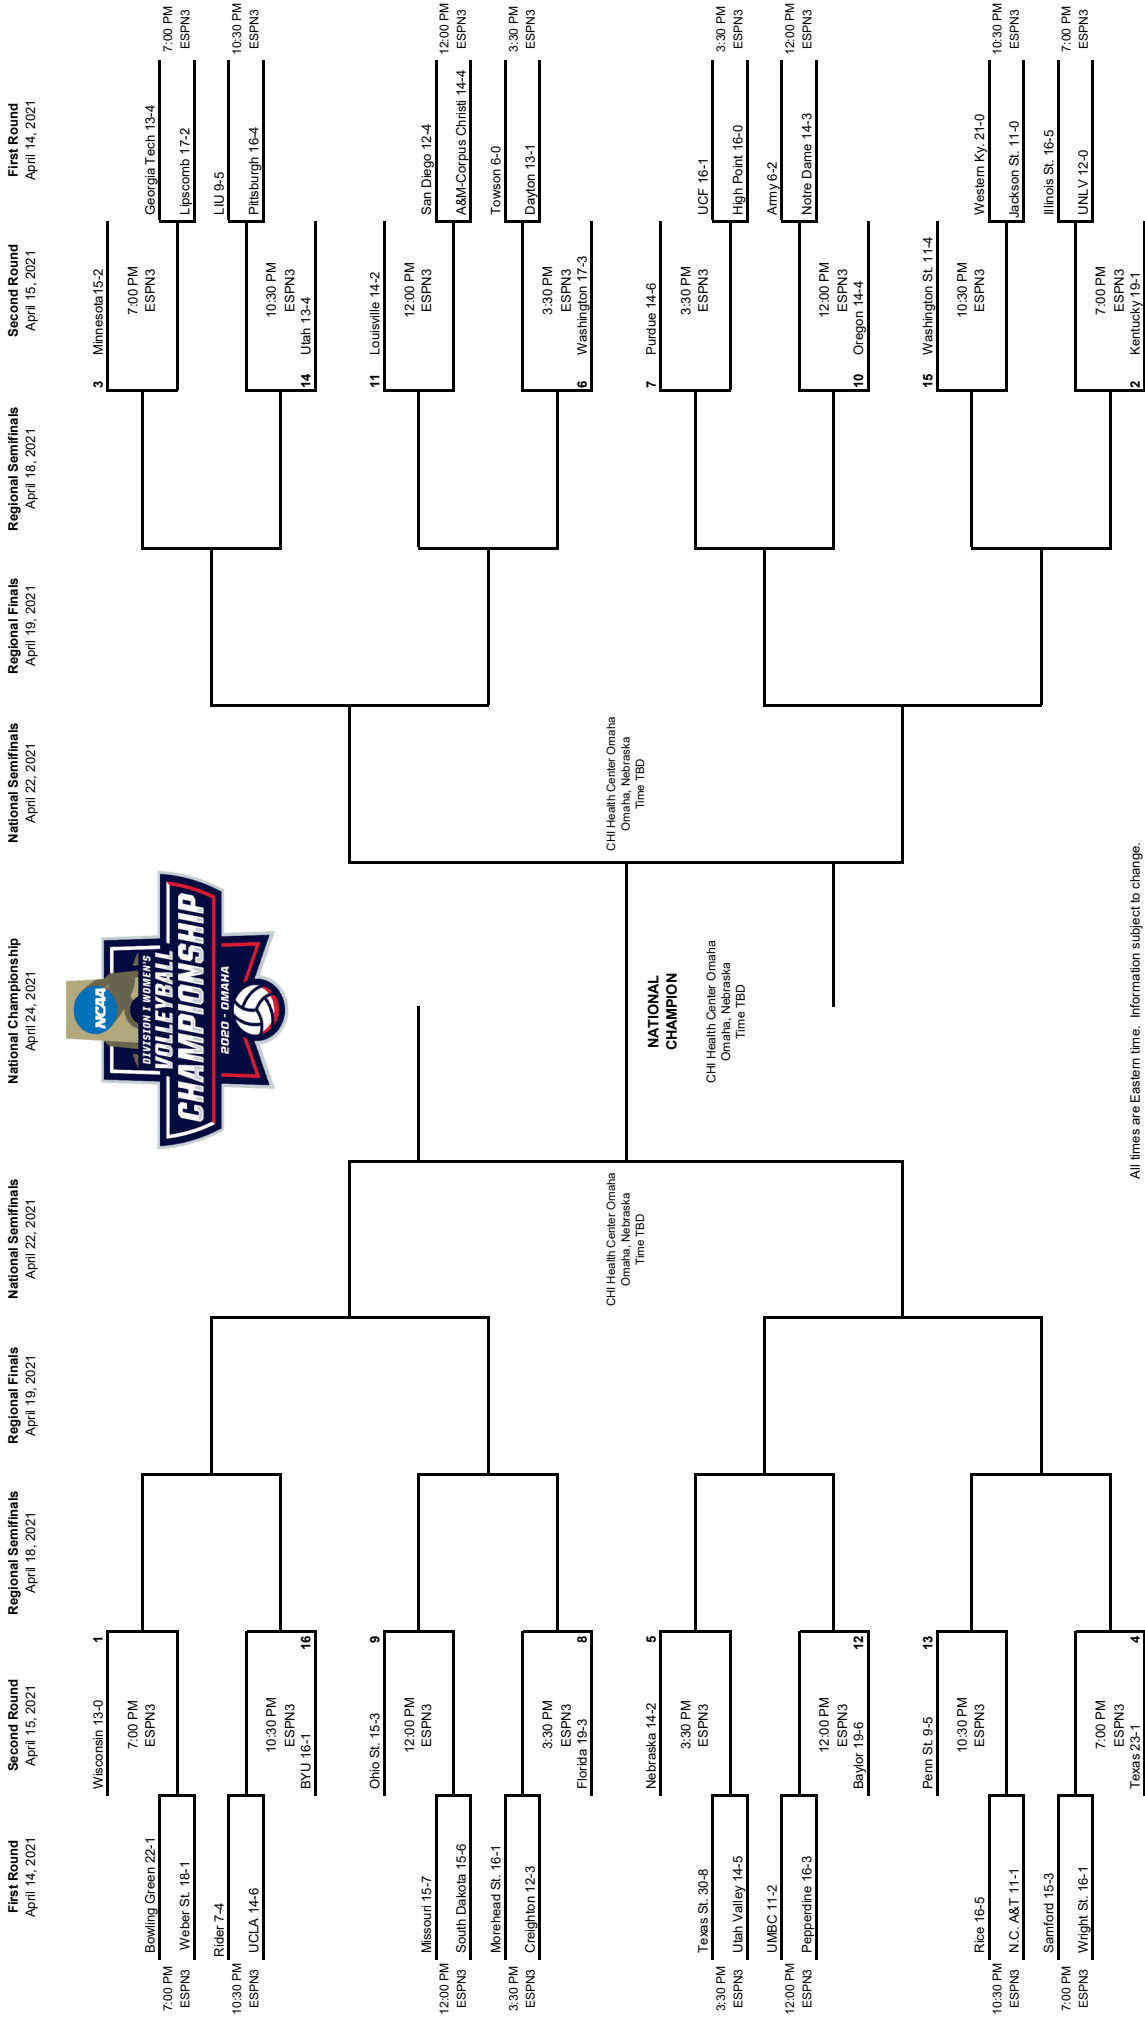

2020 NCAA Division I Women's Volleyball Championship

All times are Eastern time. Information subject to change. © 2021 National Collegiate Athletic Association. No commercial use without the NCAA's written permission.

Don't Bet On It.