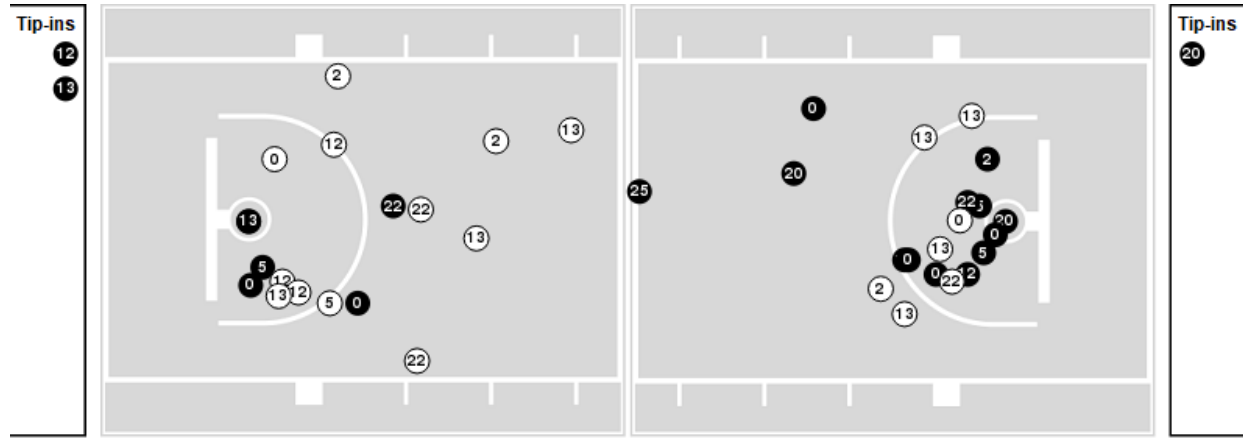

Blow Up Chart

● Made   ○ Missed   N - Player Number

Oklahoma St.	M/A	%
Field Goals	28/59	47
2 Points	22/44	50
3 Points	6/15	40
Free Throws	21/26	81

Oklahoma St.	M/A	%
Points in the Paint	38 (19 / 38)	50
Fast Break Points	17 (9/9)	100
Second Chance Points	17 (9/10)	90
Effective FG%	53