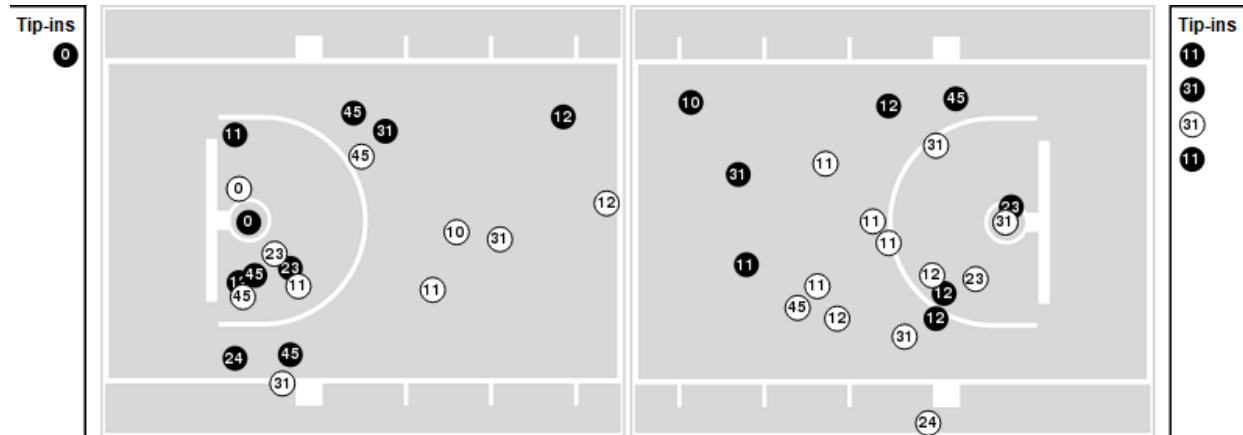

Blow Up Chart

● Made   ○ Missed   N - Player Number

Baylor	M/A	%
Field Goals	29/75	39
2 Points	23/47	49
3 Points	6/28	21
Free Throws	10/13	77

Baylor	M/A	%
Points in the Paint	42 (21 / 41)	51
Fast Break Points	4 (3/3)	100
Second Chance Points	19 (10/18)	56
Effective FG%	43