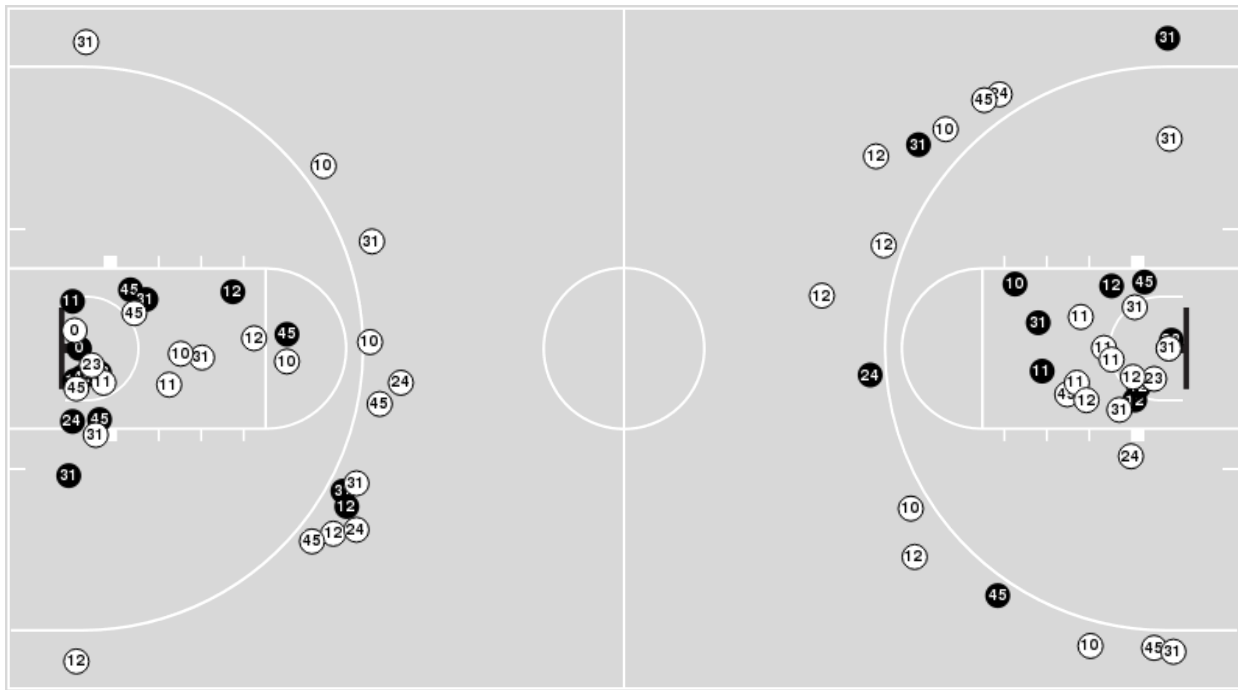

Officials: John Higgins, Gerry Pollard, Ray Natili

Players => AllFG Types=>AllResults=>All

Baylor

All Field Goals