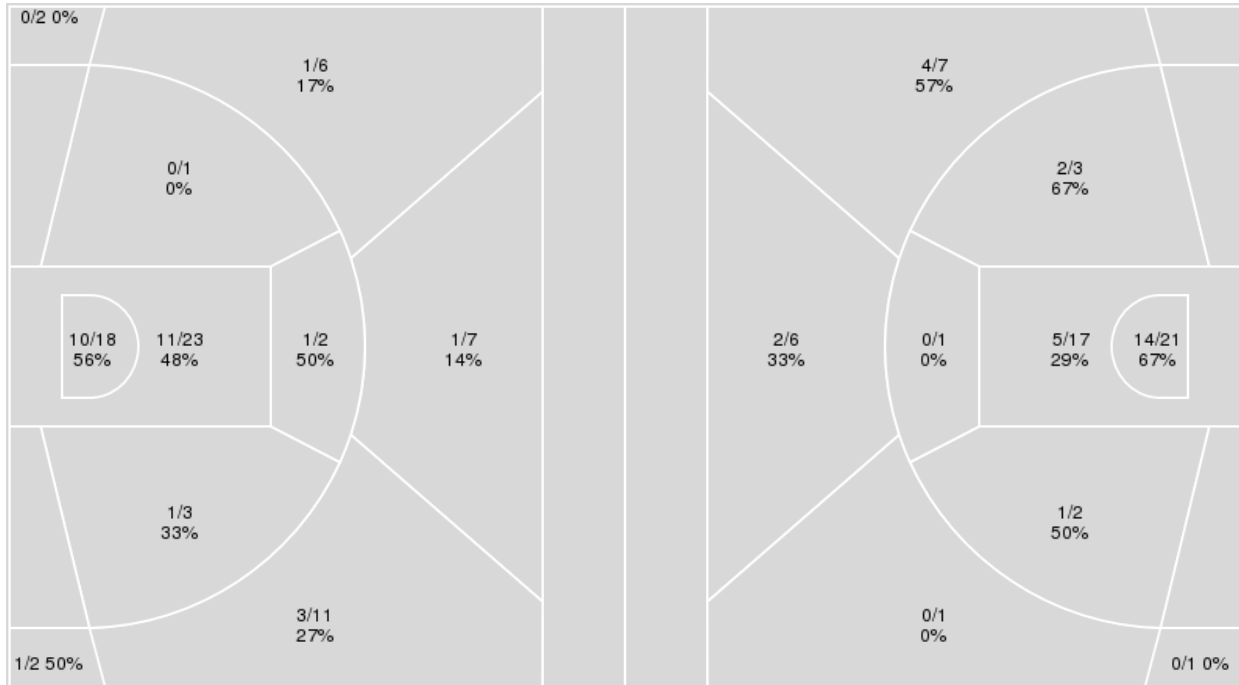

Officials: John Higgins, Gerry Pollard, Ray Natili

{ Players => All; } FG Types => All; Results => All;

{ Players => All; } FG Types => All; Results => All;

Baylor

Oklahoma St.

Baylor	M/A	%
Field Goals	29/75	39
2 Points	23/47	49
3 Points	6/28	21
Free Throws	10/13	77

Oklahoma St.	M/A	%
Field Goals	28/59	47
2 Points	22/44	50
3 Points	6/15	40
Free Throws	21/26	81