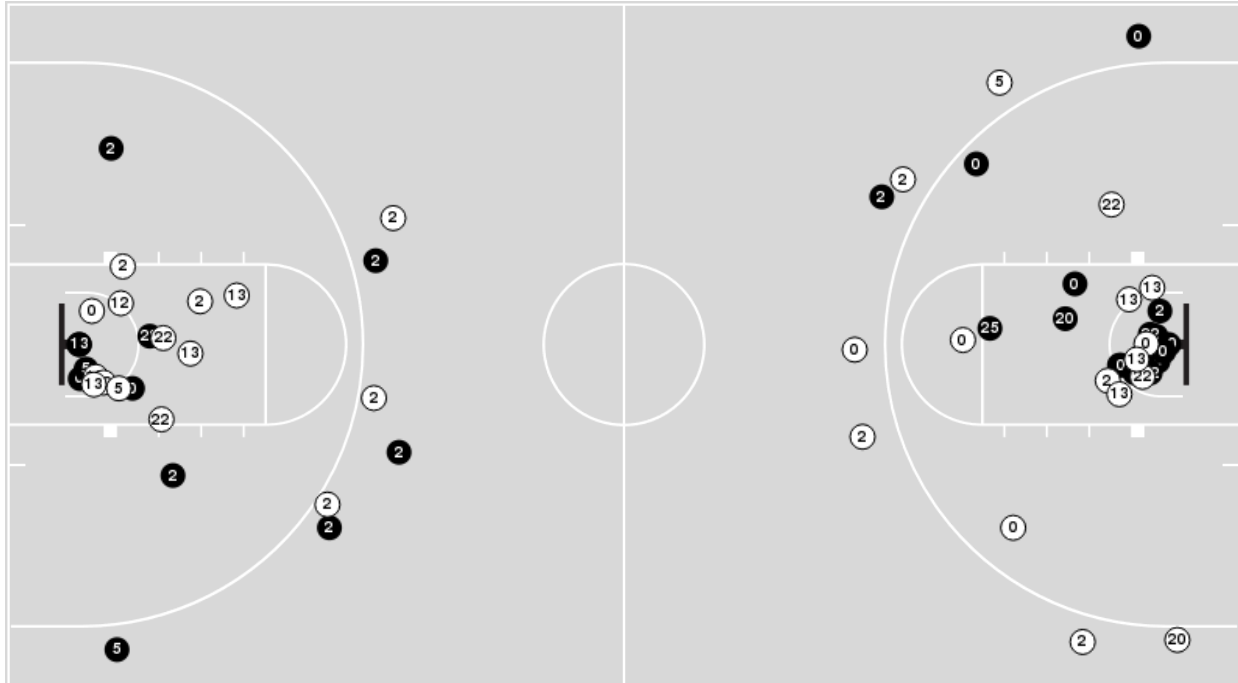

Players => AllFG Types=>AllResults=>All
Oklahoma St.

All Field Goals