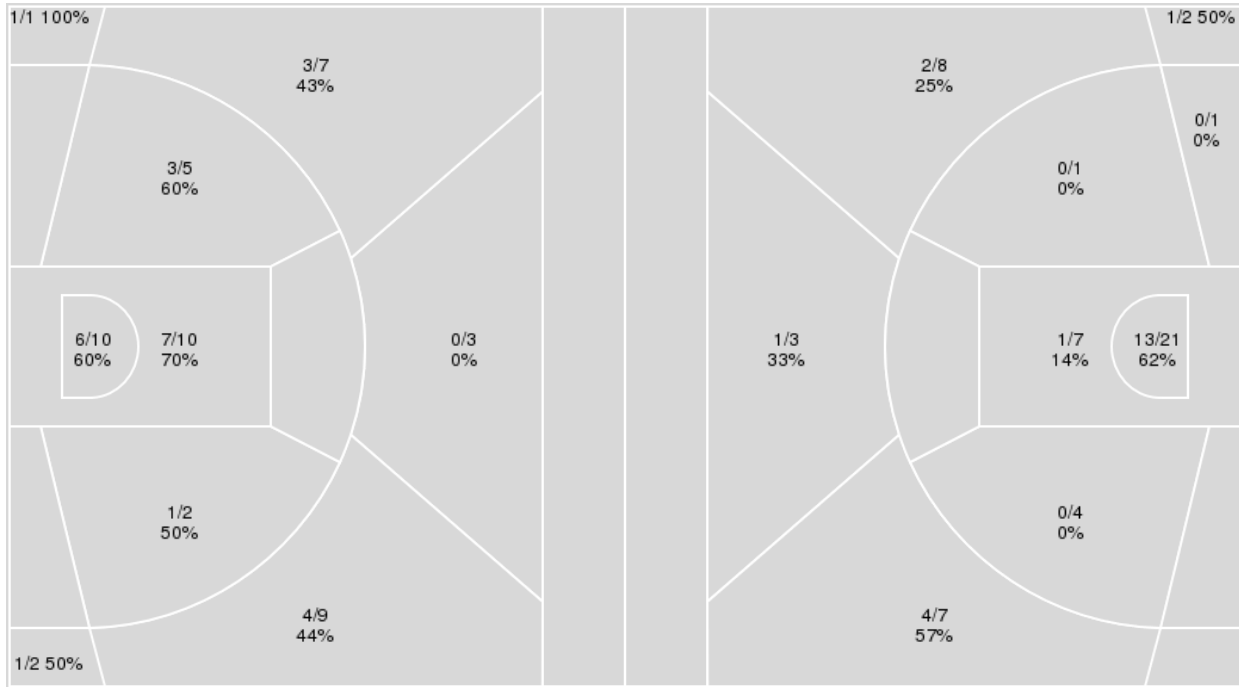

Kansas St. at Baylor

03/11/21 T-Mobile Center, Kansas City, MO
2021 Phillips 66 Big 12 Men's Basketball Championship

Game Time: 1:30 PM
Game Duration: 2:06
Attendance: 3,491

Officials: Doug Sirmons, Jeb Hartness, Amy Bonner

{ Players => All; } FG Types => All; Results => All;

{ Players => All; } FG Types => All; Results => All;

Baylor

Kansas St.

Baylor	M/A	%
Field Goals	26/49	53
2 Points	17/27	63
3 Points	9/22	41
Free Throws	13/14	93

Kansas St.	M/A	%
Field Goals	22/54	41
2 Points	14/34	41
3 Points	8/20	40
Free Throws	16/20	80