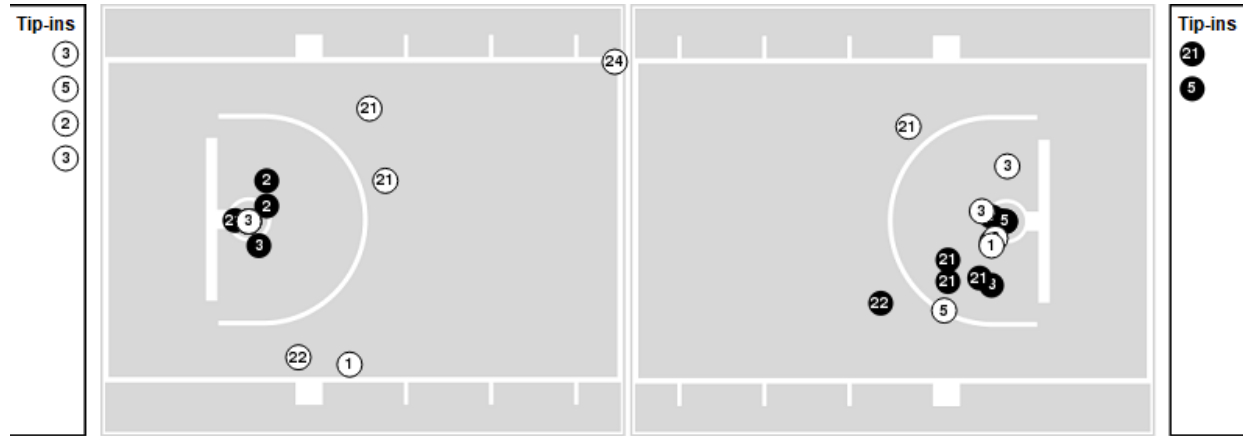

Blow Up Chart

N Made   **O** Missed   **N** - Player Number

Kansas St.	M/A	%
Field Goals	22/54	41
2 Points	14/34	41
3 Points	8/20	40
Free Throws	16/20	80

Kansas St.	M/A	%
Points in the Paint	28 (14 / 28)	50
Fast Break Points	9 (5/6)	83
Second Chance Points	8 (5/13)	38
Effective FG%	48