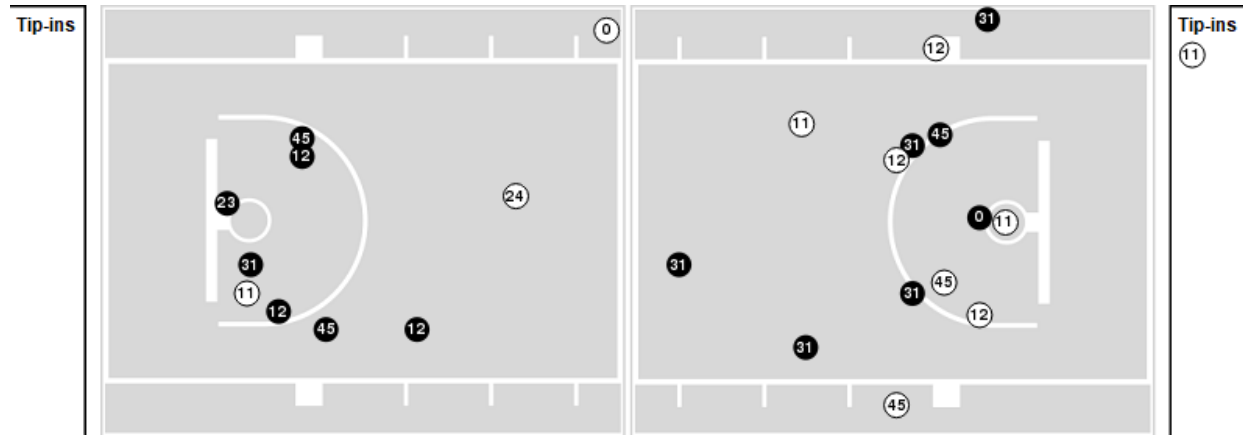

Baylor

All Field Goals

Blow Up Chart

● Made ○ Missed N - Player Number

Baylor	M/A	%
Field Goals	26/49	53
2 Points	17/27	63
3 Points	9/22	41
Free Throws	13/14	93

Baylor	M/A	%
Points in the Paint	26 (13 / 20)	65
Fast Break Points	7 (4/4)	100
Second Chance Points	13 (5/6)	83
Effective FG%	62	