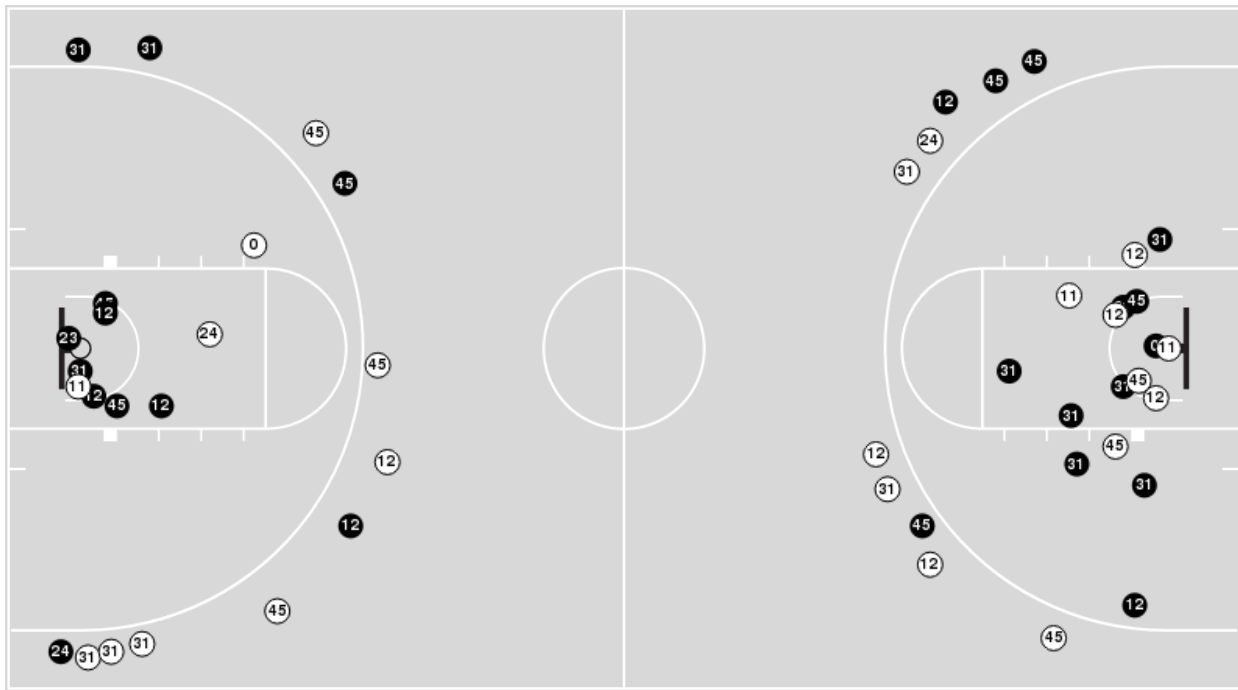

Baylor

All Field Goals

Blow Up Chart

● Made ○ Missed N - Player Number

Baylor	M/A	%
Field Goals	26/49	53
2 Points	17/27	63
3 Points	9/22	41
Free Throws	13/14	93

Baylor	M/A	%
Points in the Paint	26 (13 / 20)	65
Fast Break Points	7 (4/4)	100
Second Chance Points	13 (5/6)	83
Effective FG%	62	