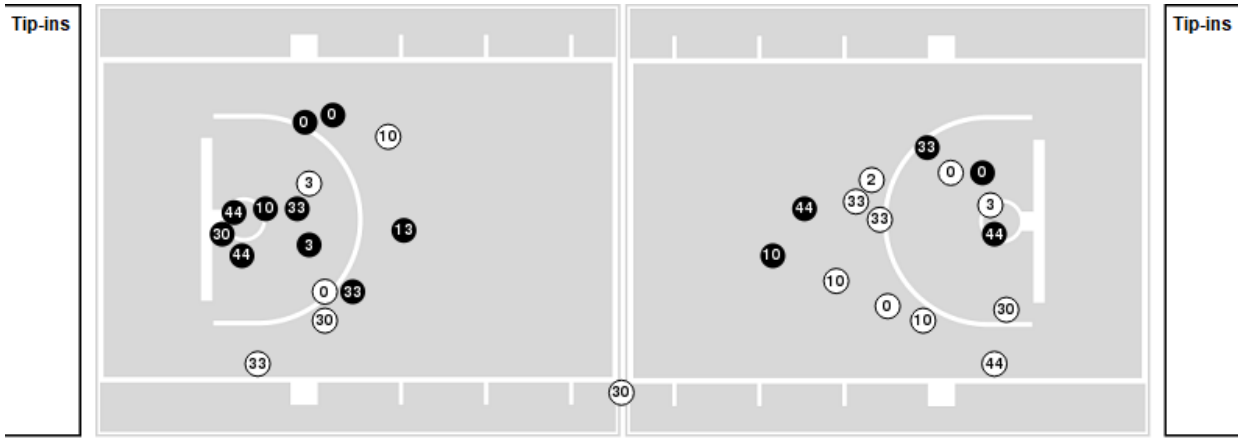

Kansas at Baylor

01/18/21 Ferrell Center, Waco
2020-21 Men's Basketball

Players => 00, 1, 2, 3, 4, 10, 12, 13, 20, 24, 30, 33, 35, 44FG Types=>AllResults=>All

Kansas

All Field Goals

Blow Up Chart

● Made ○ Missed N - Player Number