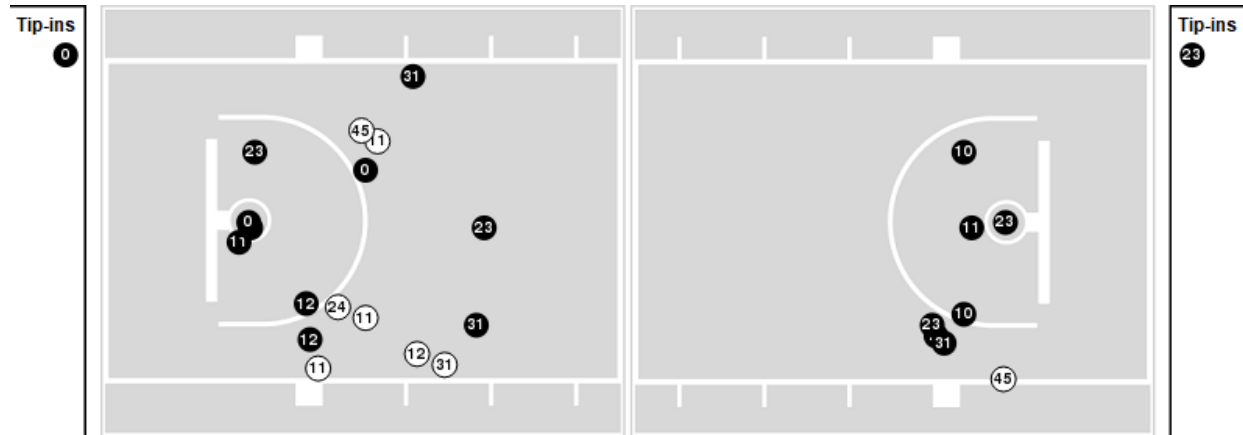

Blow Up Chart

● Made ○ Missed N - Player Number

Baylor	M/A	%
Field Goals	28/52	54
2 Points	19/33	58
3 Points	9/19	47
Free Throws	12/13	92

Baylor	M/A	%
Points in the Paint	34 (17 / 24)	71
Fast Break Points	14 (10/10)	100
Second Chance Points	12 (6/11)	55
Effective FG%	63