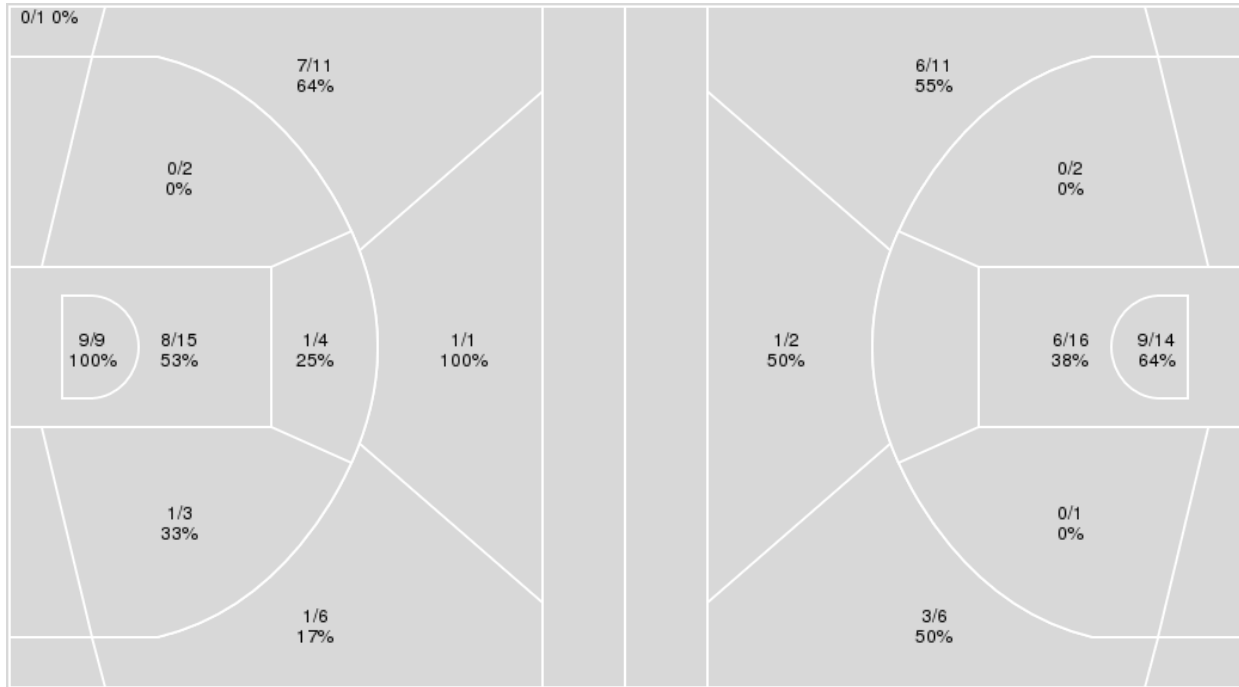

Kansas at Baylor

01/18/21 Ferrell Center, Waco
2020-21 Men's Basketball

Game Time: 8:00 PM
Game Duration: 1:58
Attendance: 2,350

Officials: John Higgins, Tony Padilla, James Luckie

{ Players => All; } FG Types => All; Results => All;

{ Players => 00, 1, 2, 3, 4, 10, 12, 13, 20, 24, 30, 33, 35, 44; } FG
Types => All; Results => All;

Baylor

Kansas

Baylor	M/A	%
Field Goals	28/52	54
2 Points	19/33	58
3 Points	9/19	47
Free Throws	12/13	92

Kansas	M/A	%
Field Goals	25/52	48
2 Points	15/33	45
3 Points	10/19	53
Free Throws	9/12	75