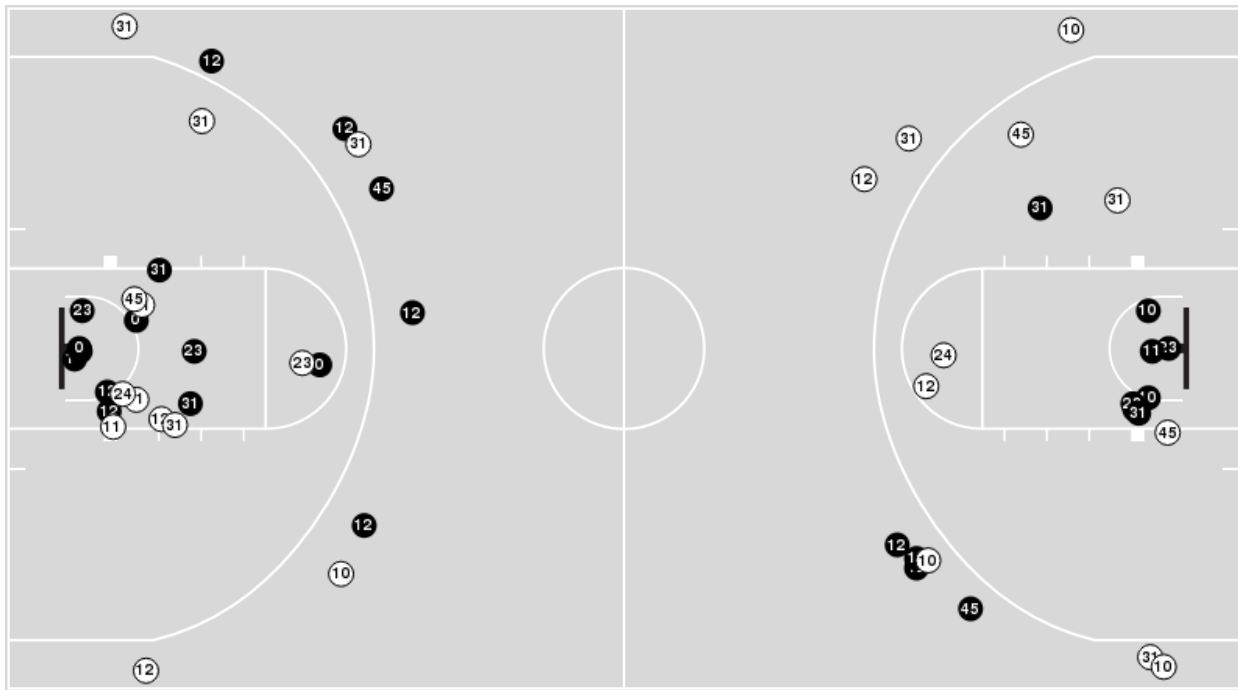

Kansas at Baylor

01/18/21 Ferrell Center, Waco
2020-21 Men's Basketball

Game Time: 8:00 PM
Game Duration: 1:58
Attendance: 2,350

Officials: John Higgins, Tony Padilla, James Luckie

Players => AllFG Types=>AllResults=>All

Baylor

All Field Goals