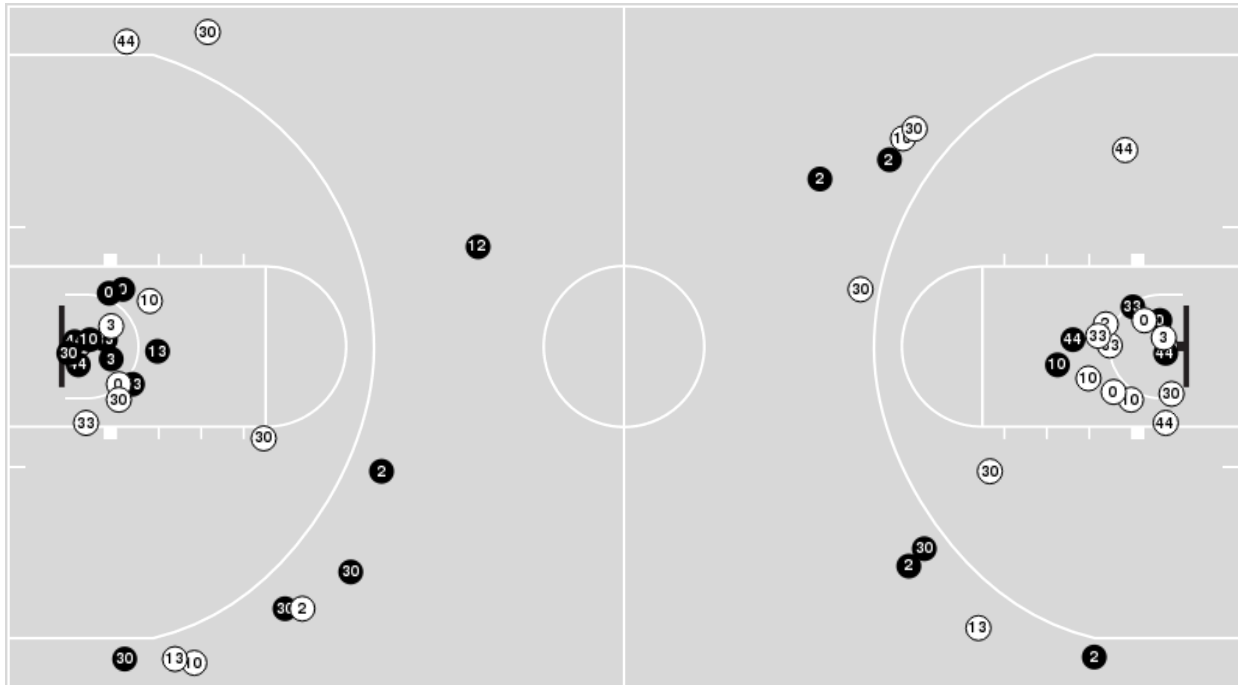

Kansas at Baylor

01/18/21 Ferrell Center, Waco
2020-21 Men's Basketball

Players => 00, 1, 2, 3, 4, 10, 12, 13, 20, 24, 30, 33, 35, 44FG Types=>AllResults=>All

Kansas

All Field Goals