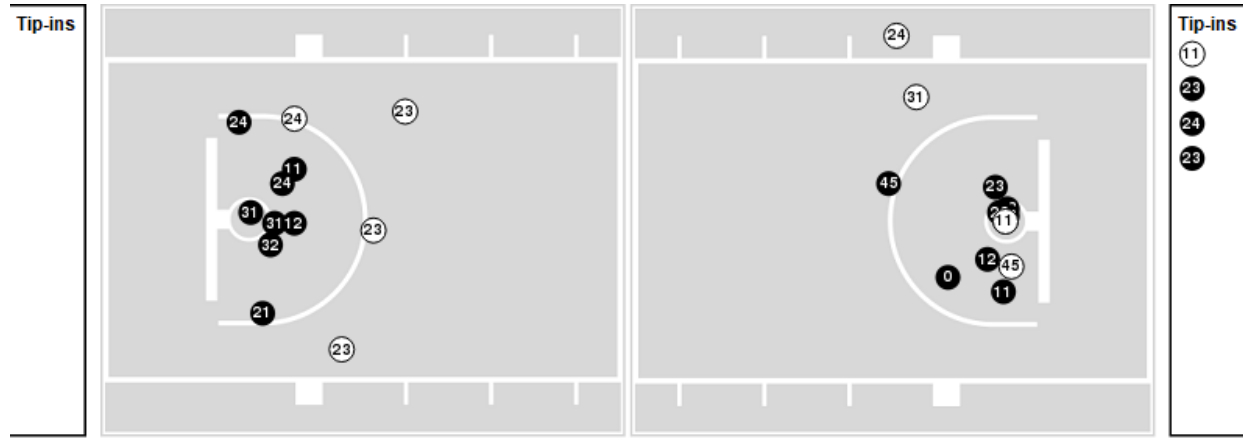

Blow Up Chart

● Made   ○ Missed   N - Player Number

Baylor	M/A	%
Field Goals	37/64	58
2 Points	22/32	69
3 Points	15/32	47
Free Throws	11/18	61

Baylor	M/A	%
Points in the Paint	38 (19 / 26)	73
Fast Break Points	12 (5/5)	100
Second Chance Points	14 (7/14)	50
Effective FG%	70