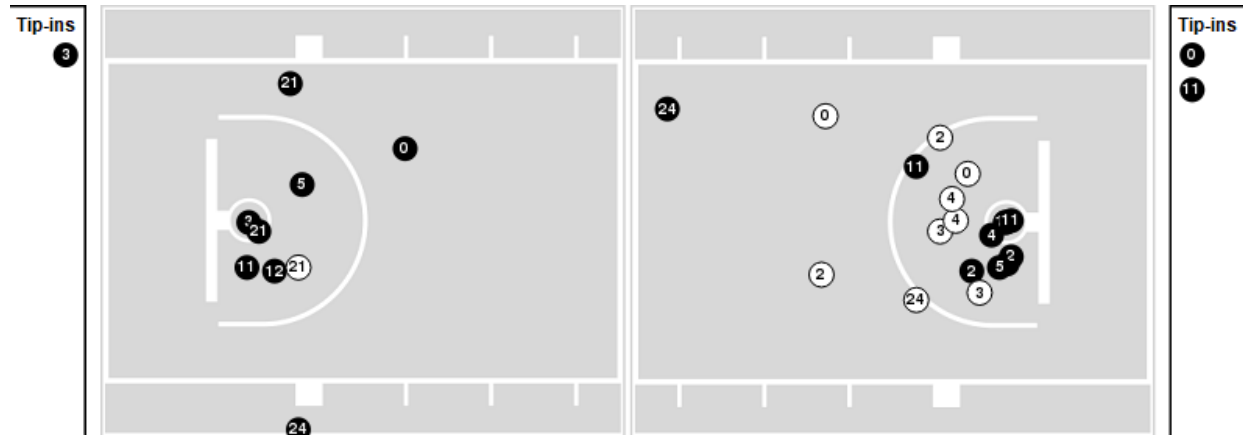

Blow Up Chart

● Made   ○ Missed   N - Player Number

Kansas St.	M/A	%
Field Goals	28/59	47
2 Points	22/38	58
3 Points	6/21	29
Free Throws	7/15	47

Kansas St.	M/A	%
Points in the Paint	34 (17 / 27)	63
Fast Break Points	2 (1/1)	100
Second Chance Points	13 (7/12)	58
Effective FG%	53