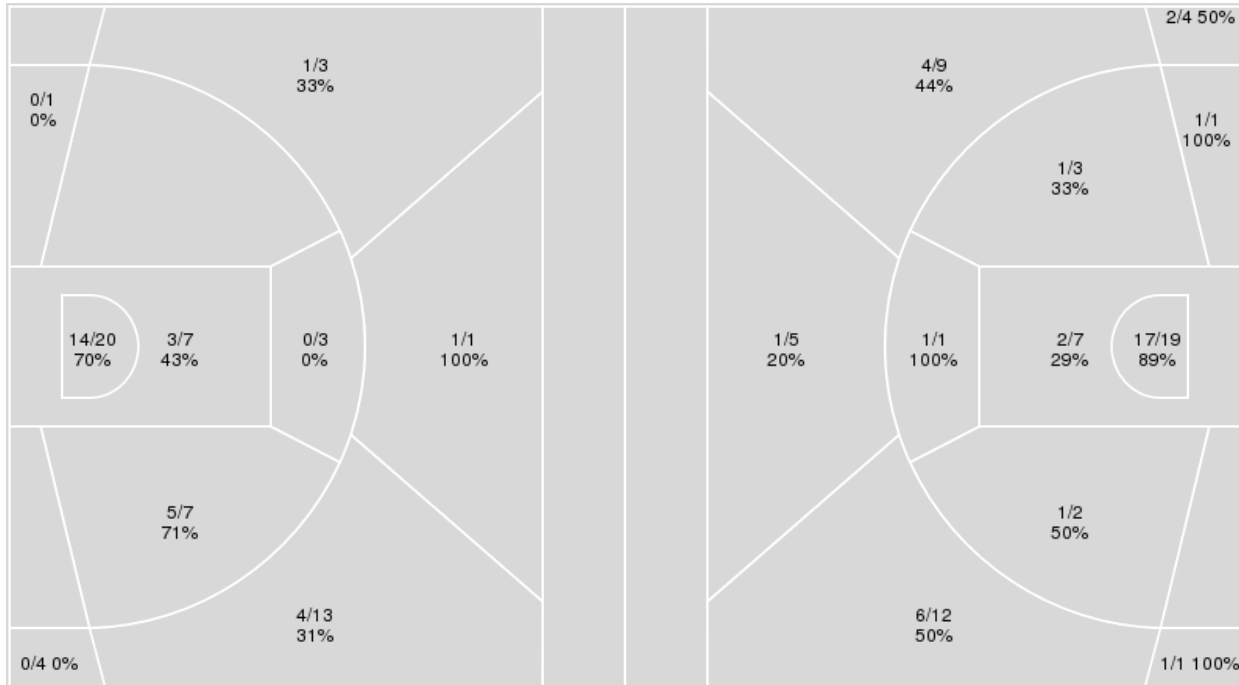

Baylor at Kansas St.

12/19/20 Bramlage Coliseum, Manhattan
2020-21 Men's Basketball

Officials: Gerry Pollard, Ray Natili, Chance Moore

{ Players => All; } FG Types => All; Results => All;

{ Players => All; } FG Types => All; Results => All;

Kansas St.

Baylor

Kansas St.	M/A	%
Field Goals	28/59	47
2 Points	22/38	58
3 Points	6/21	29
Free Throws	7/15	47

Baylor	M/A	%
Field Goals	37/64	58
2 Points	22/32	69
3 Points	15/32	47
Free Throws	11/18	61