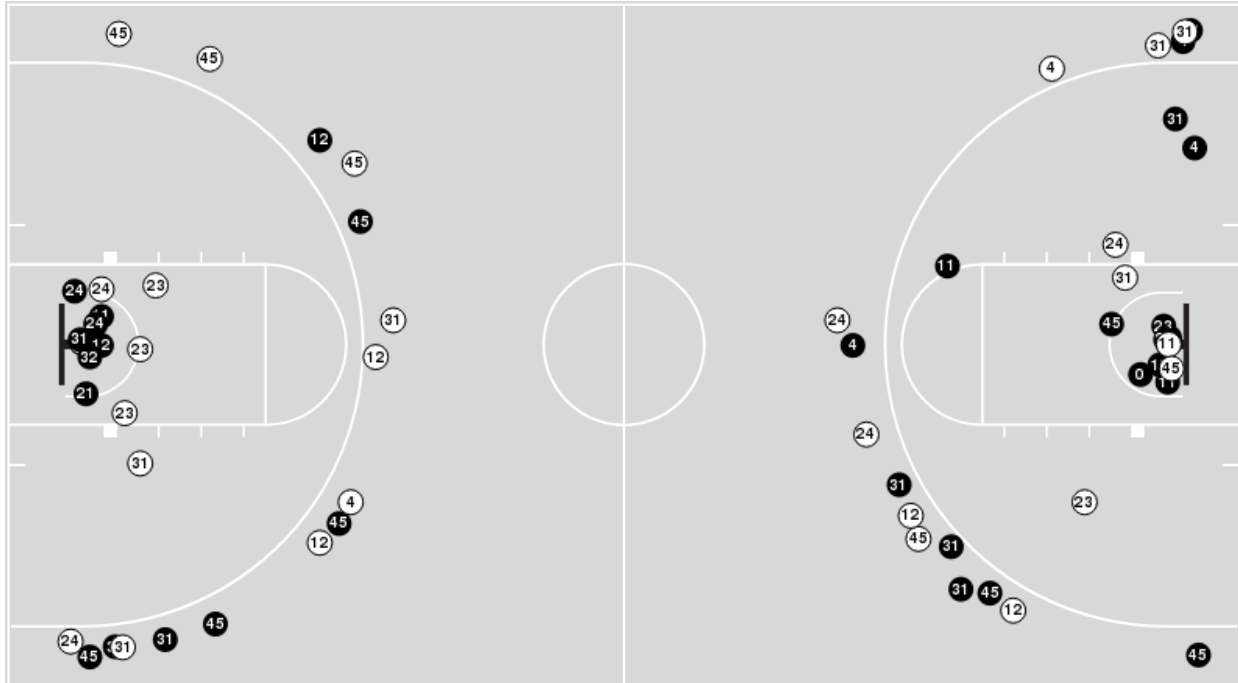

Players => AllFG Types=>AllResults=>All
Baylor

All Field Goals