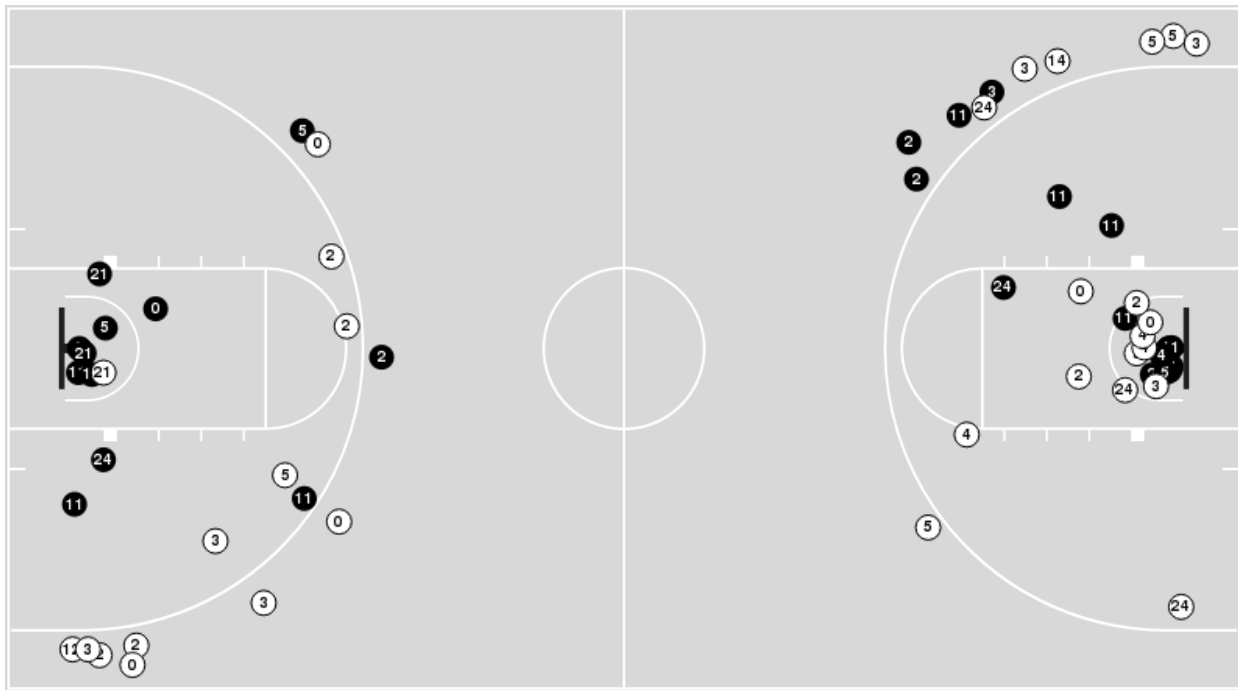

Officials: Gerry Pollard, Ray Natili, Chance Moore

Players => AllFG Types=>AllResults=>All

Kansas St.

All Field Goals