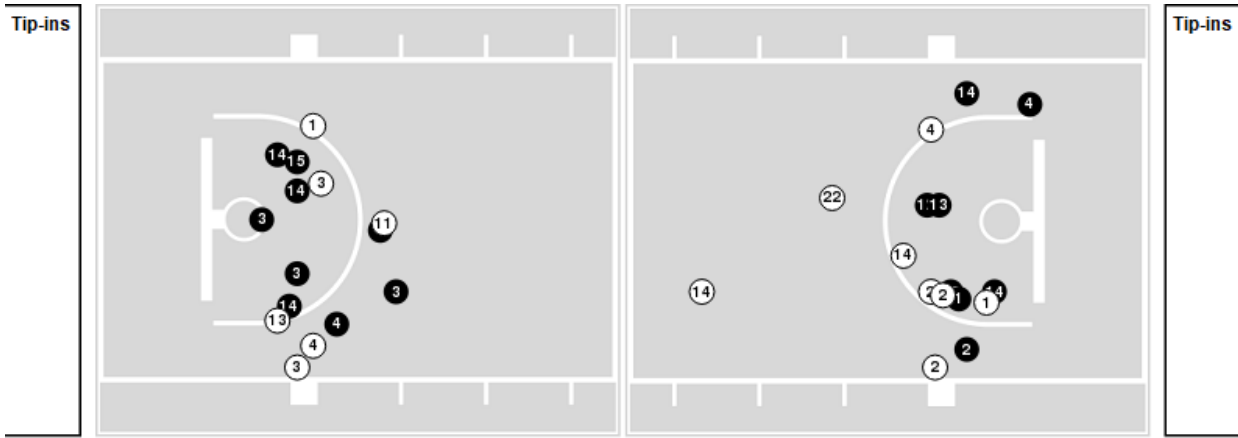

Blow Up Chart

● Made ○ Missed N - Player Number

SFA	M/A	%
Field Goals	18/44	41
2 Points	17/35	49
3 Points	1/9	11
Free Throws	15/27	56

SFA	M/A	%
Points in the Paint	34 (17 / 31)	55
Fast Break Points	9 (8/11)	73
Second Chance Points	12 (7/12)	58
Effective FG%	42