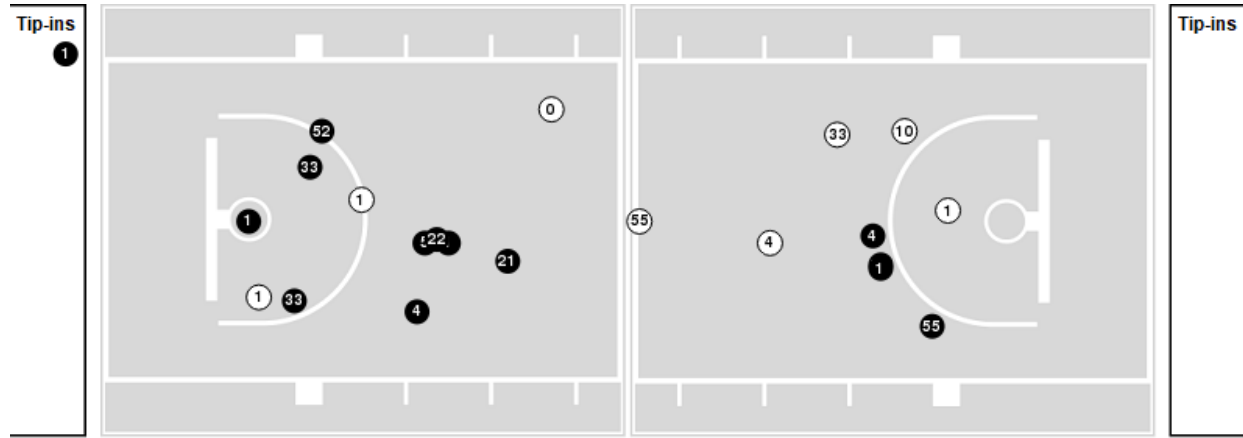

Blow Up Chart

● Made   ○ Missed   N - Player Number

Washington	M/A	%
Field Goals	19/52	37
2 Points	14/28	50
3 Points	5/24	21
Free Throws	9/12	75

Washington	M/A	%
Points in the Paint	26 (13 / 21)	62
Fast Break Points	10 (6/6)	100
Second Chance Points	7 (3/3)	100
Effective FG%	41