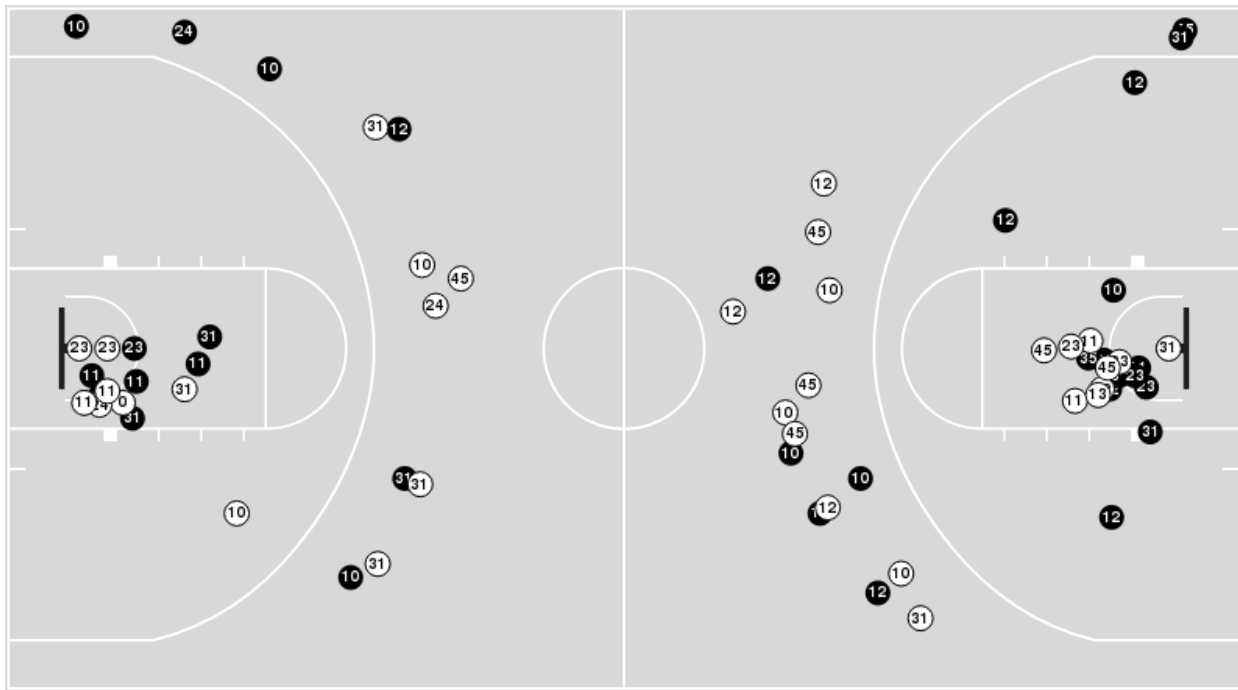

Washington

All Field Goals

Blow Up Chart

● Made ○ Missed N - Player Number

Washington	M/A	%
Field Goals	19/52	37
2 Points	14/28	50
3 Points	5/24	21
Free Throws	9/12	75

Washington	M/A	%
Points in the Paint	26 (13 / 21)	62
Fast Break Points	10 (6/6)	100
Second Chance Points	7 (3/3)	100
Effective FG%	41	

Washington at Baylor

11/29/20 T-Mobile Arena, Las Vegas
2020-21 Men's Basketball

Officials: Tony Padilla, Gerry Pollard, Chris Rastatter

Players => AllFG Types=>AllResults=>All

Baylor

All Field Goals

Blow Up Chart