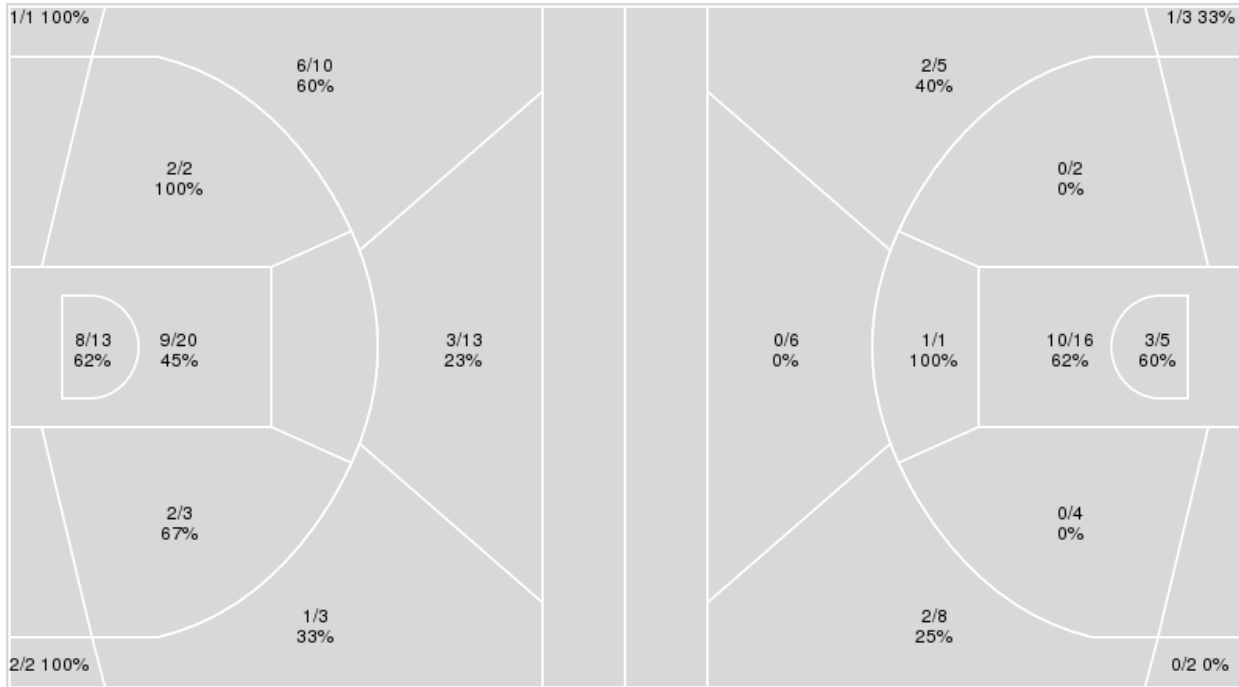

Washington at Baylor

11/29/20 T-Mobile Arena, Las Vegas
2020-21 Men's Basketball

Officials: Tony Padilla, Gerry Pollard, Chris Rastatter

{ Players => All; } FG Types => All; Results => All;

{ Players => 0, 1, 4, 5, 10, 11, 13, 15, 21, 22, 24, 30, 32, 33, 34, 52, 55;
} FG Types => All; Results => All;

Baylor

Washington

Baylor	M/A	%
Field Goals	34/67	51
2 Points	21/38	55
3 Points	13/29	45
Free Throws	5/11	45

Washington	M/A	%
Field Goals	19/52	37
2 Points	14/28	50
3 Points	5/24	21
Free Throws	9/12	75