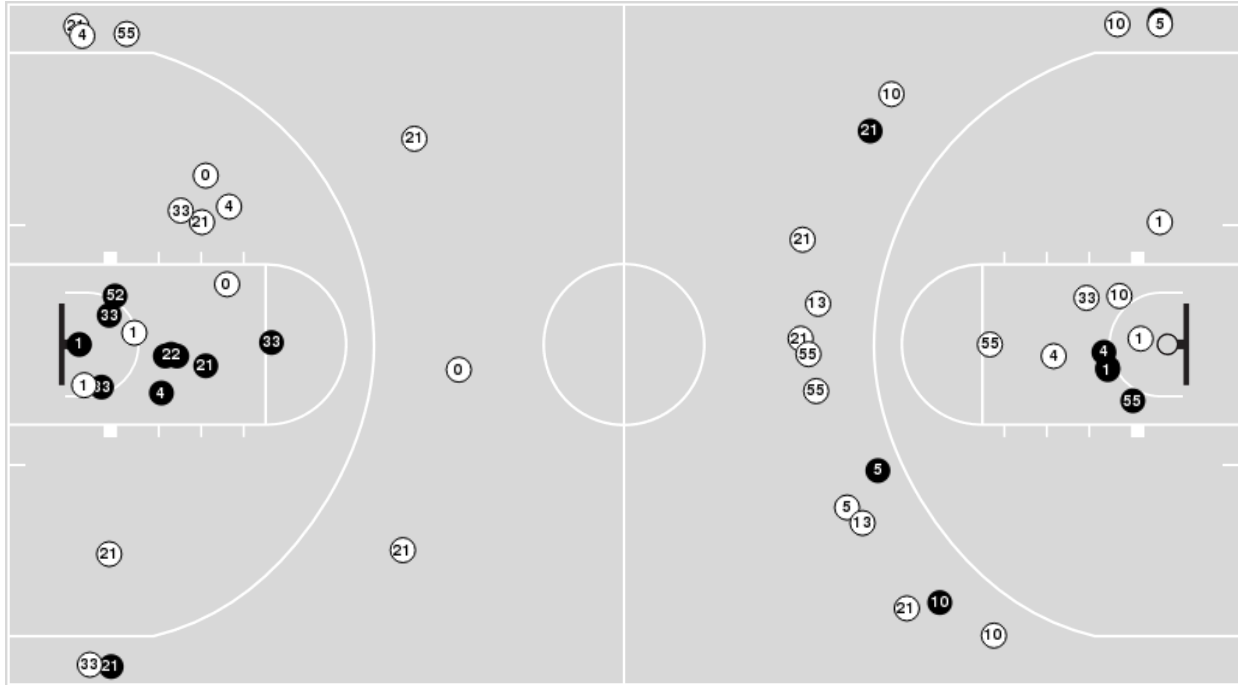

Washington at Baylor

11/29/20 T-Mobile Arena, Las Vegas
2020-21 Men's Basketball

Officials: Tony Padilla, Gerry Pollard, Chris Rastatter

Players => 0, 1, 4, 5, 10, 11, 13, 15, 21, 22, 24, 30, 32, 33, 34, 52, 55 FG Types=>All Results=>All

Washington

All Field Goals