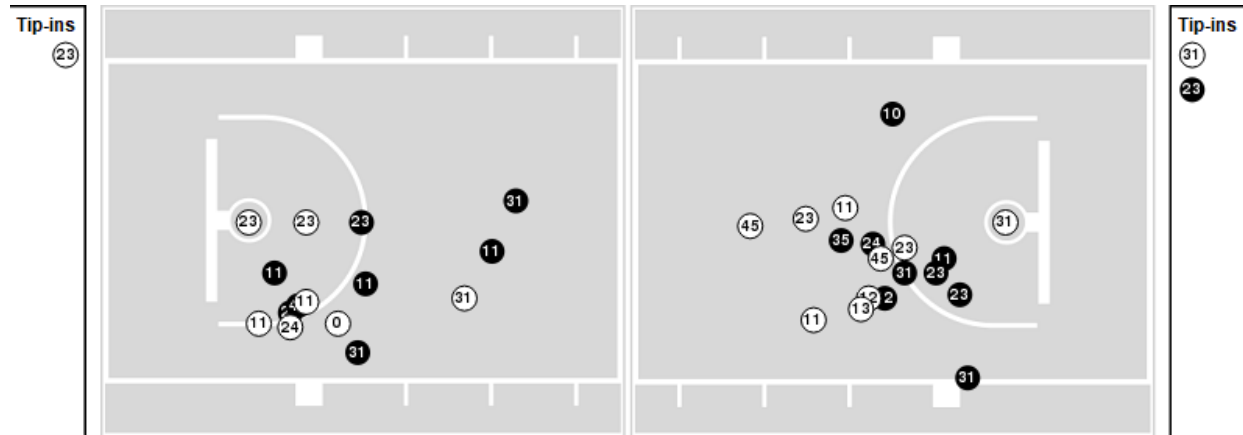

Washington

All Field Goals

Blow Up Chart

● Made ○ Missed N - Player Number

Washington	M/A	%
Field Goals	19/52	37
2 Points	14/28	50
3 Points	5/24	21
Free Throws	9/12	75

Washington	M/A	%
Points in the Paint	26 (13 / 21)	62
Fast Break Points	10 (6/6)	100
Second Chance Points	7 (3/3)	100
Effective FG%	41	

Washington at Baylor

11/29/20 T-Mobile Arena, Las Vegas
2020-21 Men's Basketball

Officials: Tony Padilla, Gerry Pollard, Chris Rastatter

Players => AllFG Types=>AllResults=>All

Baylor

All Field Goals

Blow Up Chart