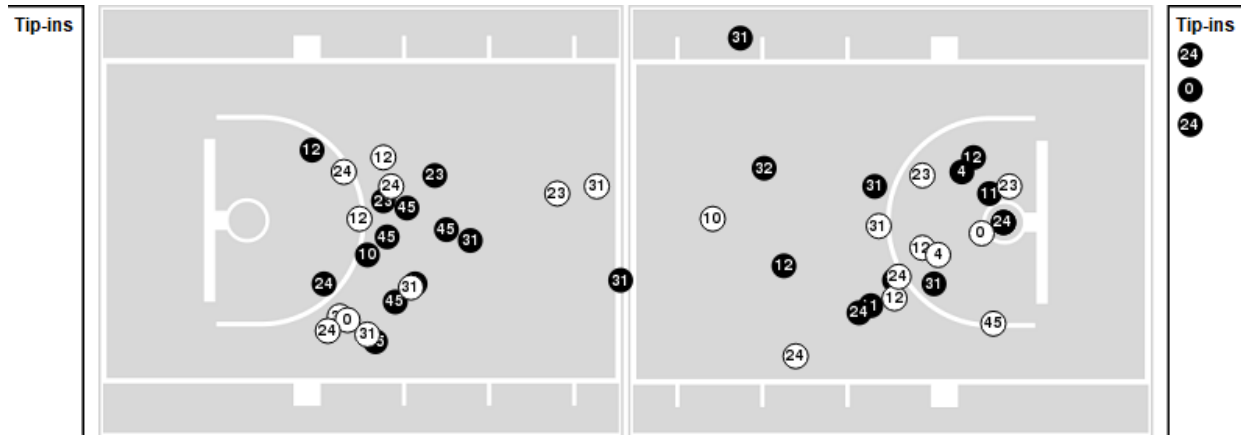

Louisiana

All Field Goals

Blow Up Chart

● Made ○ Missed N - Player Number

Louisiana	M/A	%
Field Goals	32/61	52
2 Points	26/42	62
3 Points	6/19	32
Free Throws	12/16	75

Louisiana	M/A	%
Points in the Paint	40 (20 / 26)	77
Fast Break Points	6 (4/4)	100
Second Chance Points	7 (4/6)	67
Effective FG%	57	

Louisiana at Baylor

11/28/20 T-Mobile Arena, Las Vegas
2020-21 Men's Basketball

Officials: Gerry Pollard, Tony Padilla, Chris Rastatter

Players => AllFG Types=>AllResults=>All

Baylor

All Field Goals

Blow Up Chart