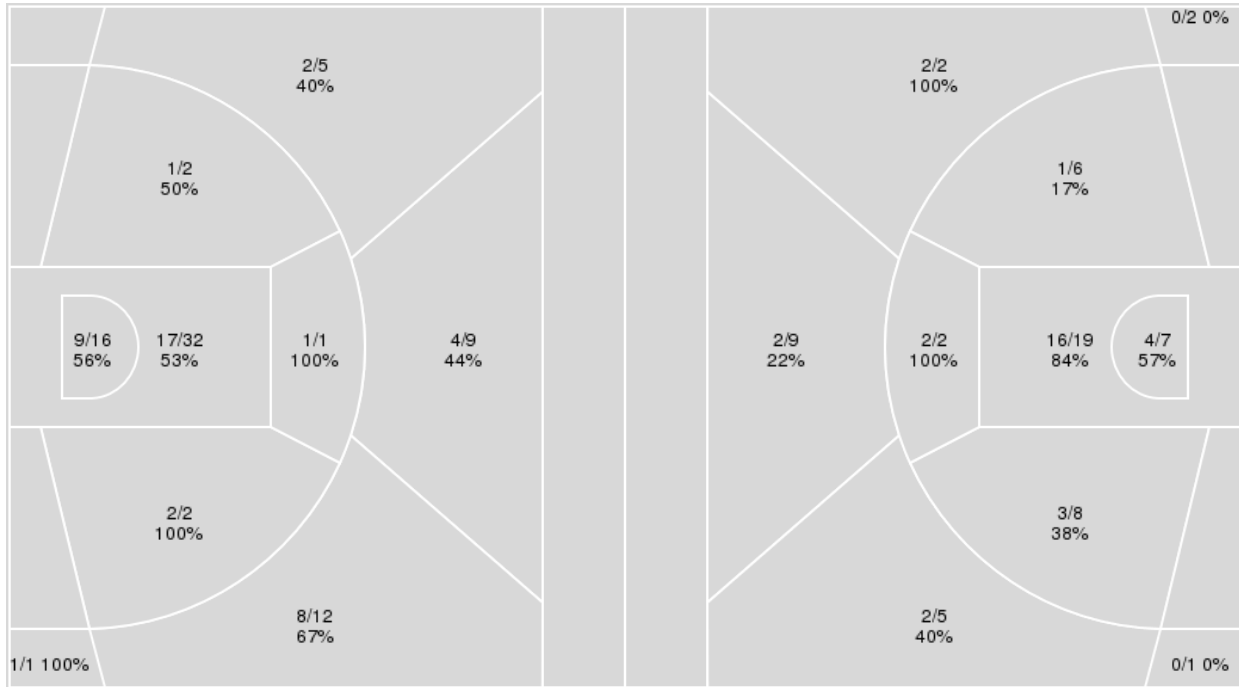

Louisiana at Baylor

11/28/20 T-Mobile Arena, Las Vegas
2020-21 Men's Basketball

Officials: Gerry Pollard, Tony Padilla, Chris Rastatter

{ Players => All; } FG Types => All; Results => All;

{ Players => 0, 1, 2, 3, 4, 5, 10, 11, 13, 22, 23, 25, 35, 41; } FG Types
=> All; Results => All;

Baylor

Louisiana

Baylor	M/A	%
Field Goals	45/80	56
2 Points	30/53	57
3 Points	15/27	56
Free Throws	7/13	54

Louisiana	M/A	%
Field Goals	32/61	52
2 Points	26/42	62
3 Points	6/19	32
Free Throws	12/16	75