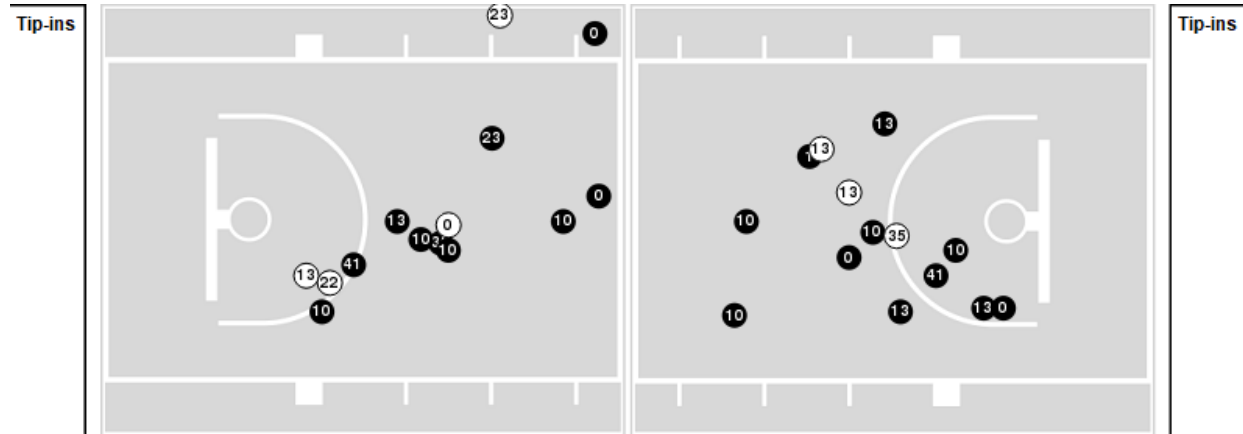

Blow Up Chart

● Made ○ Missed N - Player Number

Louisiana	M/A	%
Field Goals	32/61	52
2 Points	26/42	62
3 Points	6/19	32
Free Throws	12/16	75

Louisiana	M/A	%
Points in the Paint	40 (20 / 26)	77
Fast Break Points	6 (4/4)	100
Second Chance Points	7 (4/6)	67
Effective FG%	57