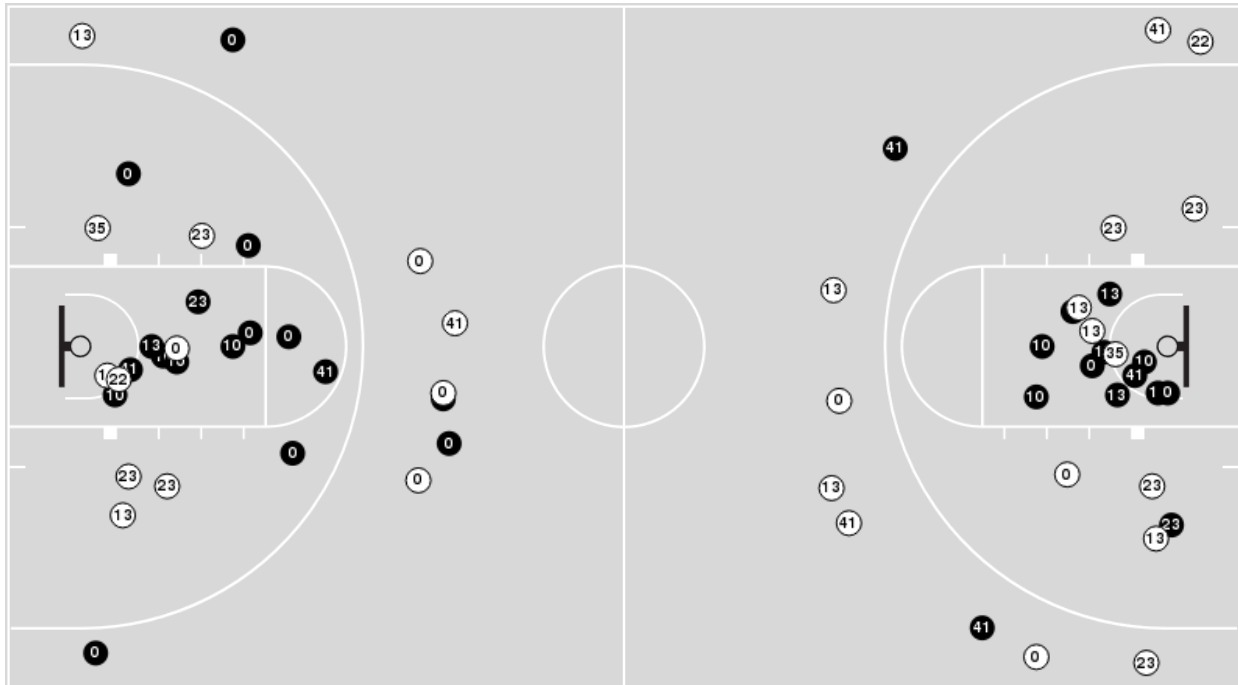

Louisiana at Baylor

11/28/20 T-Mobile Arena, Las Vegas
2020-21 Men's Basketball

Officials: Gerry Pollard, Tony Padilla, Chris Rastatter

Players => 0, 1, 2, 3, 4, 5, 10, 11, 13, 22, 23, 25, 35, 41 FG Types=>AllResults=>All

Louisiana

All Field Goals

Blow Up Chart

● Made ○ Missed N - Player Number

Louisiana	M/A	%
Field Goals	32/61	52
2 Points	26/42	62
3 Points	6/19	32
Free Throws	12/16	75

Louisiana	M/A	%
Points in the Paint	40 (20 / 26)	77
Fast Break Points	6 (4/4)	100
Second Chance Points	7 (4/6)	67
Effective FG%	57	