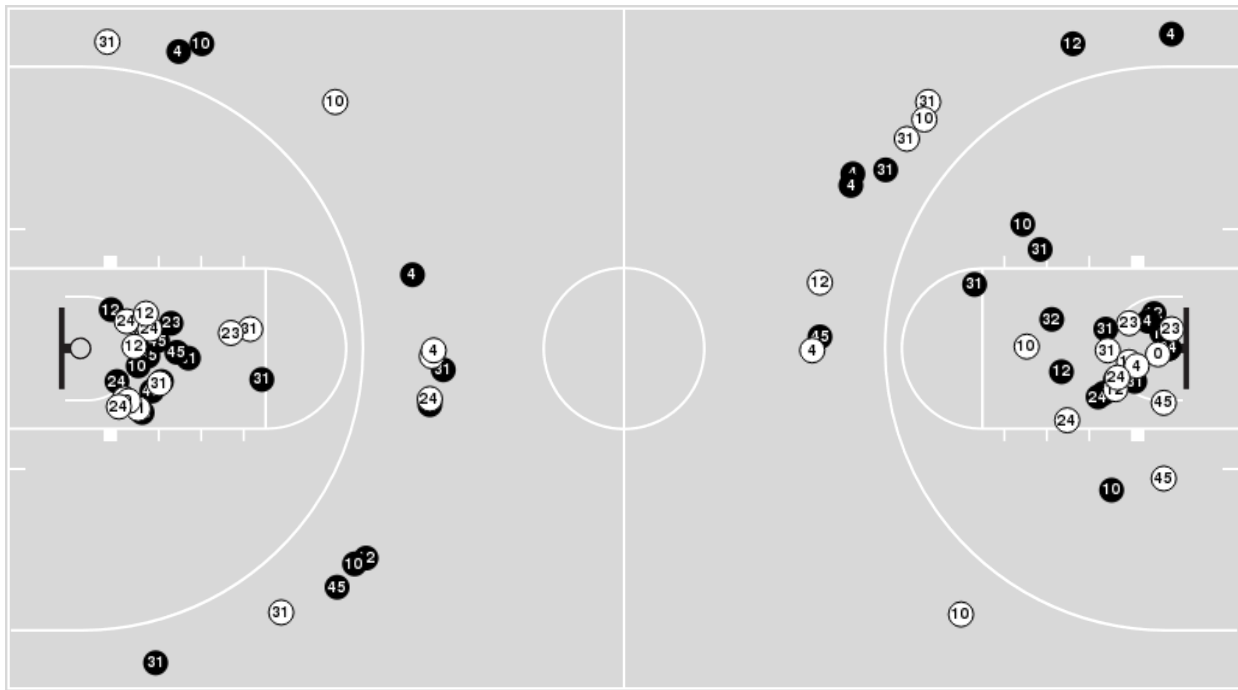

Louisiana

All Field Goals

Blow Up Chart

● Made ○ Missed N - Player Number

Louisiana	M/A	%
Field Goals	32/61	52
2 Points	26/42	62
3 Points	6/19	32
Free Throws	12/16	75

Louisiana	M/A	%
Points in the Paint	40 (20 / 26)	77
Fast Break Points	6 (4/4)	100
Second Chance Points	7 (4/6)	67
Effective FG%	57	

Louisiana at Baylor

11/28/20 T-Mobile Arena, Las Vegas
2020-21 Men's Basketball

Officials: Gerry Pollard, Tony Padilla, Chris Rastatter

Players => AllFG Types=>AllResults=>All

Baylor

All Field Goals

Blow Up Chart