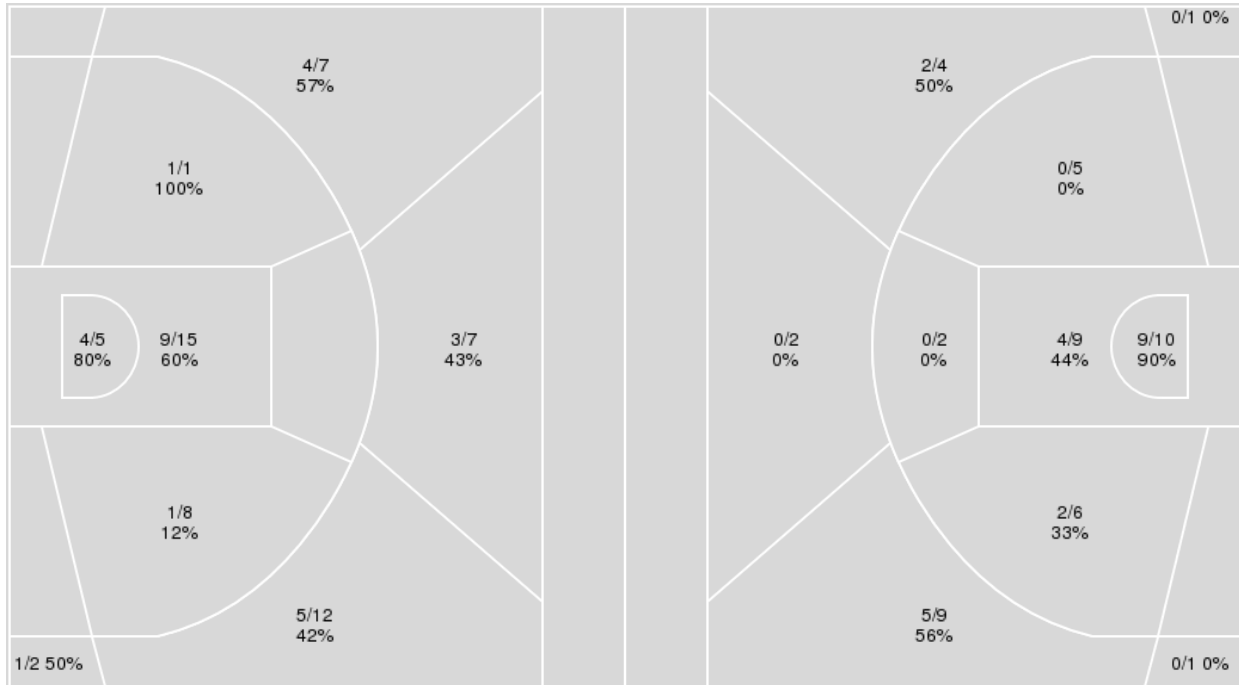

Kansas St. at Baylor

02/25/20 Ferrell Center, Waco
2019-20 Men's Basketball

Game Time: 7:00 PM
Game Duration: 2:02
Attendance: 7,939

Officials: Doug Simmons, Tony Padilla, Jeb Hartness

{ Players => All; } FG Types => All; Results => All;

{ Players => All; } FG Types => All; Results => All;

Baylor

Kansas St.

Baylor	M/A	%
Field Goals	28/57	49
2 Points	15/29	52
3 Points	13/28	46
Free Throws	16/18	89

Kansas St.	M/A	%
Field Goals	22/49	45
2 Points	15/32	47
3 Points	7/17	41
Free Throws	15/19	79