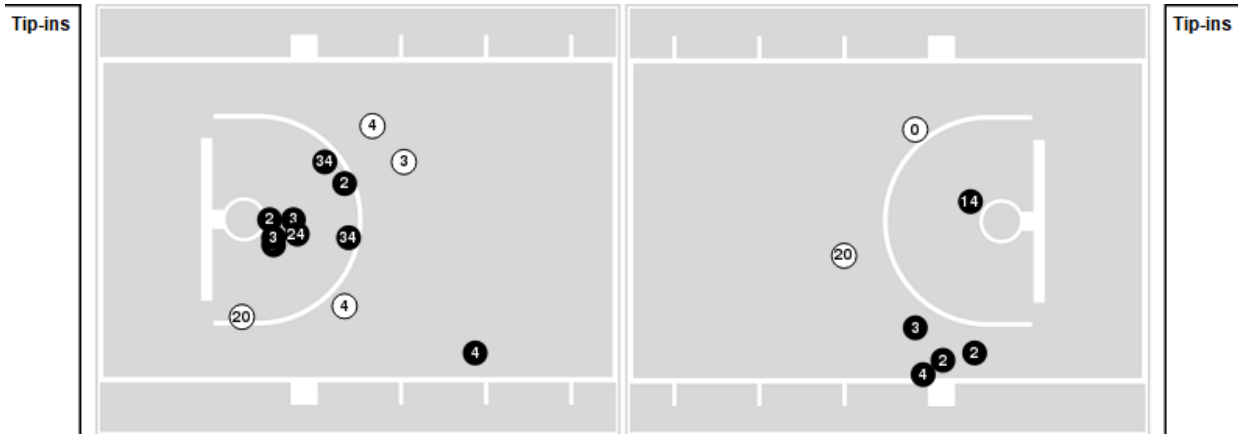

Blow Up Chart

● Made   ○ Missed   N - Player Number

Kansas St.	M/A	%
Field Goals	22/49	45
2 Points	15/32	47
3 Points	7/17	41
Free Throws	15/19	79

Kansas St.	M/A	%
Points in the Paint	26 (13 / 19)	68
Fast Break Points	11 (6/7)	86
Second Chance Points	9 (5/8)	63
Effective FG%	52