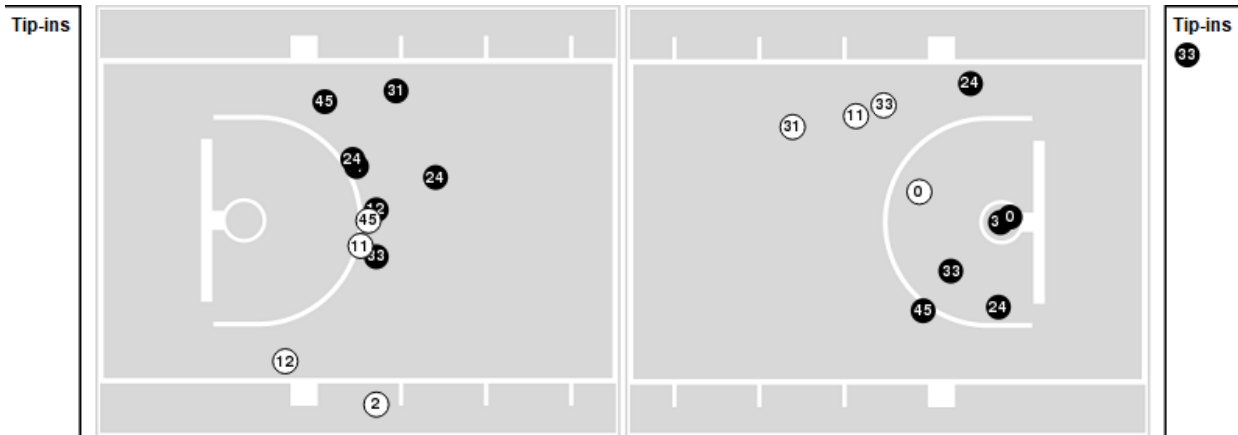

Players => AllFG Types=>AllResults=>All

Baylor

All Field Goals

Blow Up Chart

● Made ○ Missed N - Player Number

Baylor	M/A	%
Field Goals	28/57	49
2 Points	15/29	52
3 Points	13/28	46
Free Throws	16/18	89

Baylor	M/A	%
Points in the Paint	26 (13 / 20)	65
Fast Break Points	15 (9/10)	90
Second Chance Points	11 (7/10)	70
Effective FG%	61	