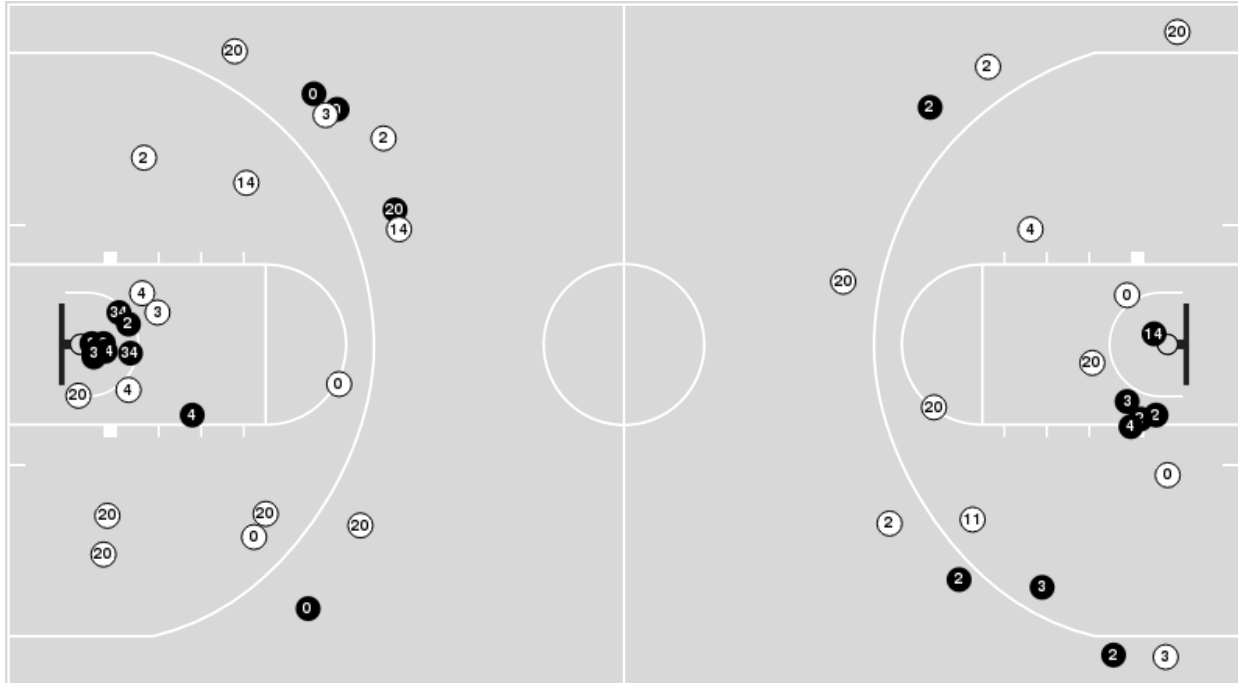

Kansas St. at Baylor

02/25/20 Ferrell Center, Waco
2019-20 Men's Basketball

Officials: Doug Simmons, Tony Padilla, Jeb Hartness

Players => AllFG Types=>AllResults=>All

Kansas St.

All Field Goals