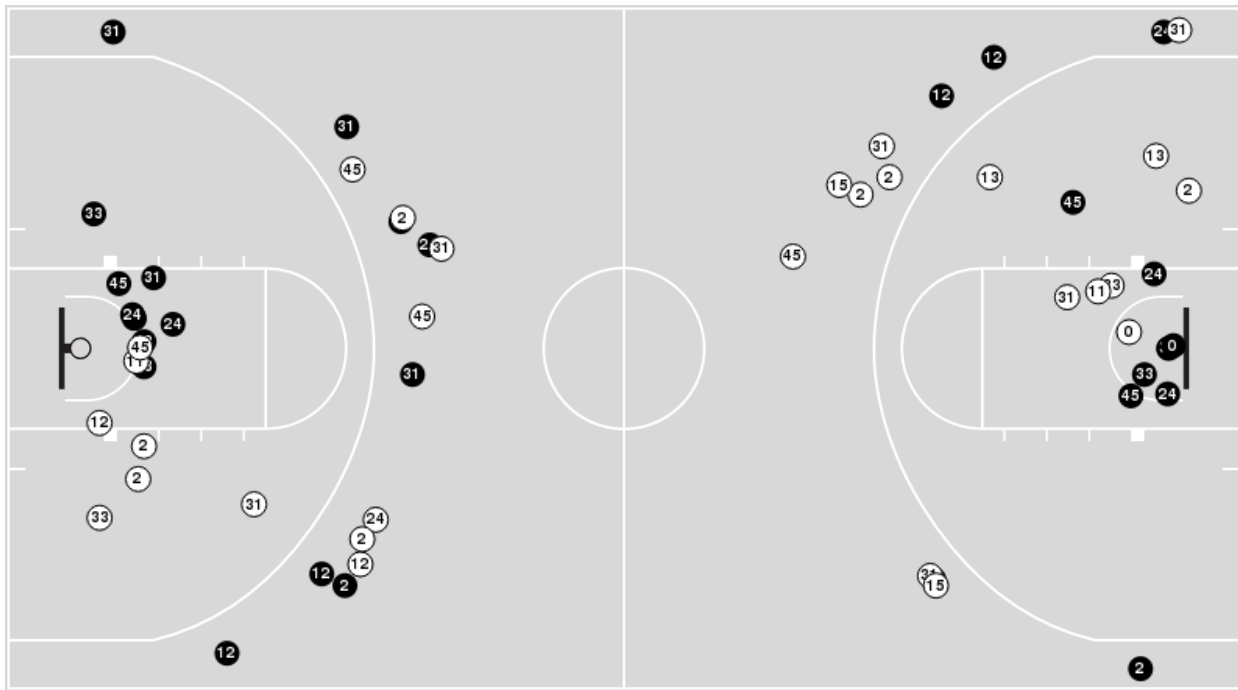

Players => AllFG Types=>AllResults=>All

Baylor

All Field Goals

Blow Up Chart

● Made ○ Missed N - Player Number

Baylor	M/A	%
Field Goals	28/57	49
2 Points	15/29	52
3 Points	13/28	46
Free Throws	16/18	89

Baylor	M/A	%
Points in the Paint	26 (13 / 20)	65
Fast Break Points	15 (9/10)	90
Second Chance Points	11 (7/10)	70
Effective FG%	61	