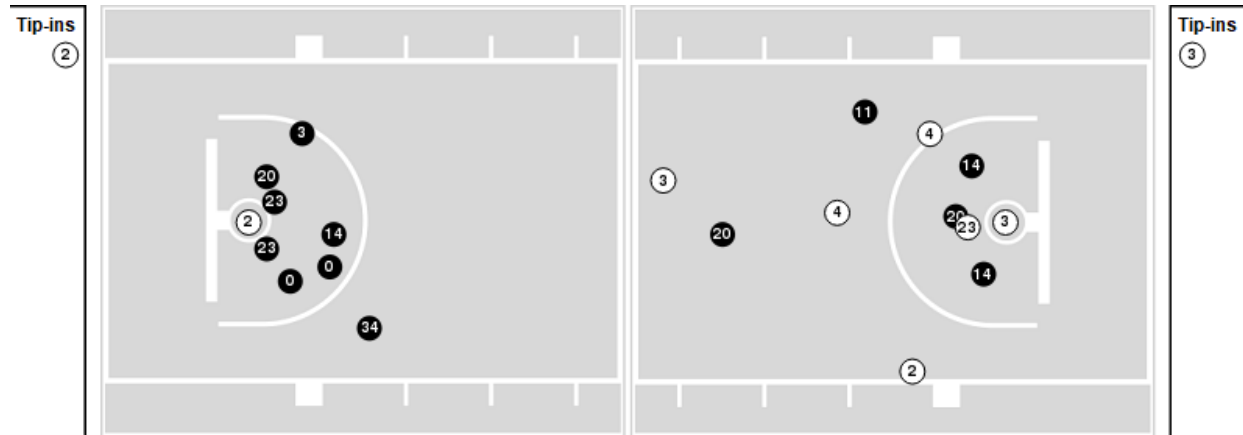

Blow Up Chart

● Made ○ Missed N - Player Number

Kansas St.	M/A	%
Field Goals	22/48	46
2 Points	14/27	52
3 Points	8/21	38
Free Throws	15/19	79

Kansas St.	M/A	%
Points in the Paint	26 (13 / 20)	65
Fast Break Points	13 (8/9)	89
Second Chance Points	5 (3/6)	50
Effective FG%	54