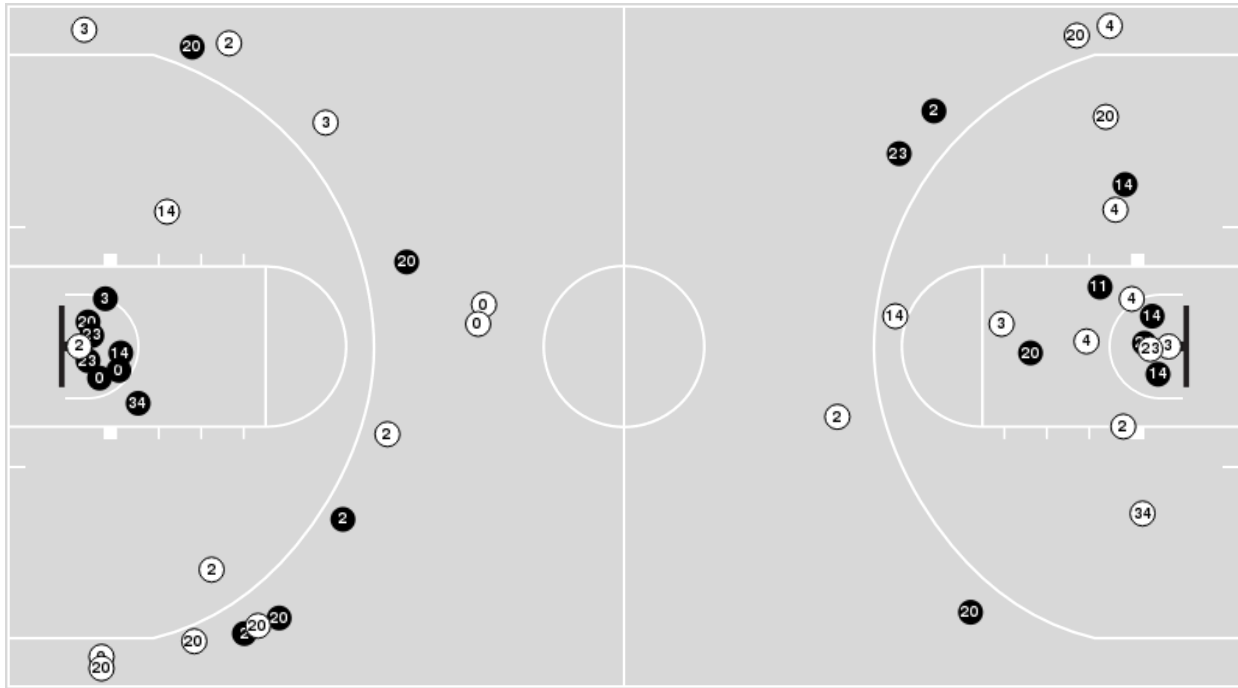

Officials: John Higgins, Ray Natili, Michael Stephens

Players => 00, 1, 2, 3, 4, 11, 14, 20, 21, 23, 24, 34, 35, 45FG Types=>AllResults=>All

Kansas St.

All Field Goals