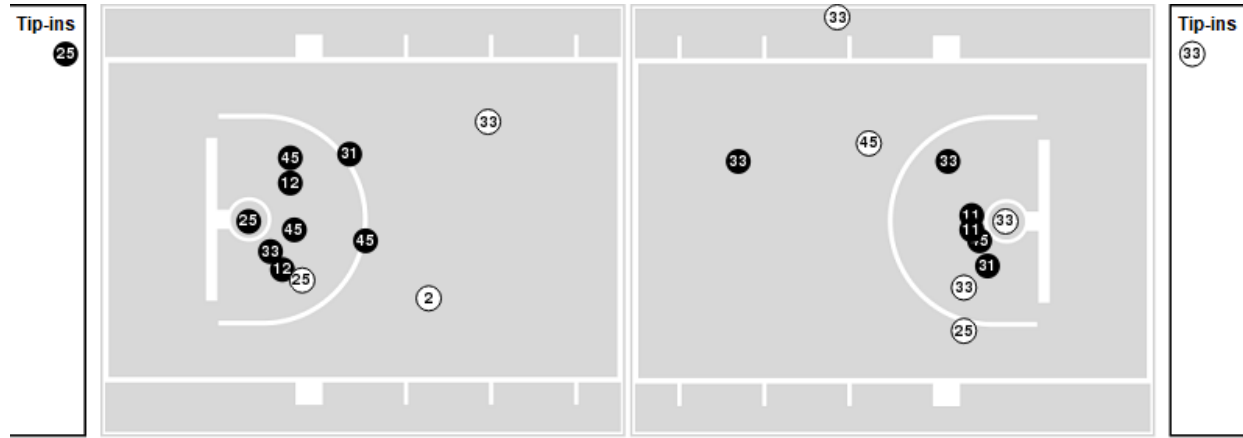

Blow Up Chart

● Made   ○ Missed   N - Player Number

Baylor	M/A	%
Field Goals	24/48	50
2 Points	15/26	58
3 Points	9/22	41
Free Throws	16/29	55

Baylor	M/A	%
Points in the Paint	28 (14 / 21)	67
Fast Break Points	20 (14/16)	88
Second Chance Points	7 (3/7)	43
Effective FG%	59