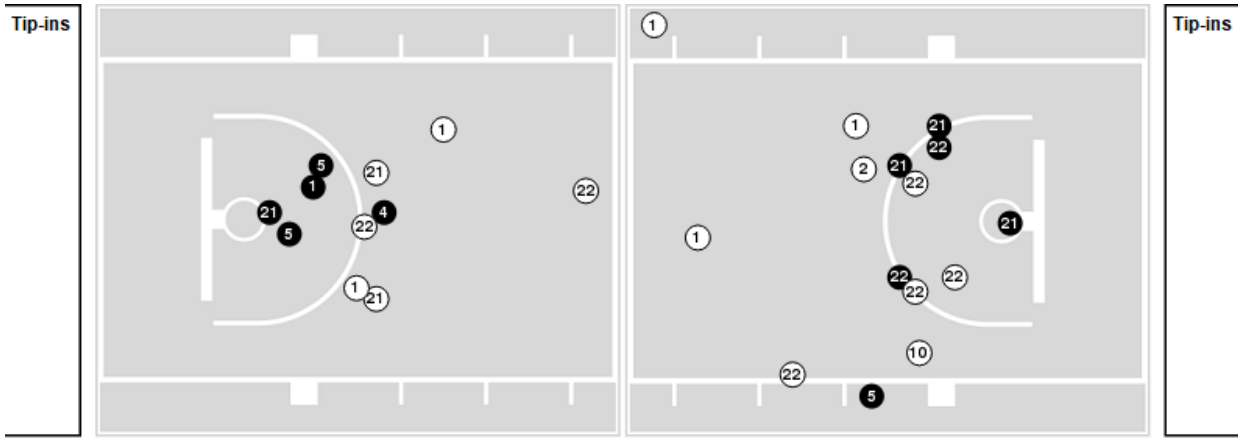

Blow Up Chart

● Made   ○ Missed   N - Player Number

TCU	M/A	%
Field Goals	19/53	36
2 Points	13/32	41
3 Points	6/21	29
Free Throws	8/13	62

TCU	M/A	%
Points in the Paint	20 (10 / 23)	43
Fast Break Points	7 (6/7)	86
Second Chance Points	2 (1/7)	14
Effective FG%	42