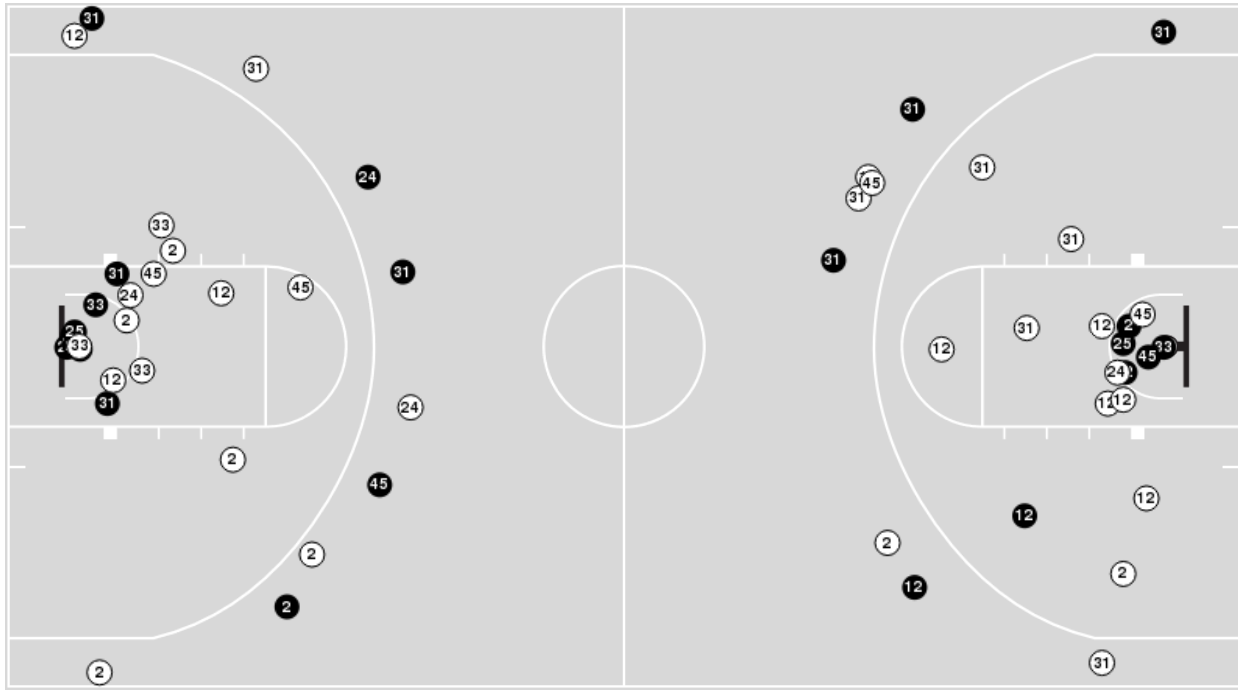

TCU at Baylor

02/01/20 Ferrell Center, Waco
2019-20 Men's Basketball

Officials: Doug Simmons, Bert Smith, Marques Pettigrew

Players => AllFG Types=>AllResults=>All

Baylor

All Field Goals

Blow Up Chart

● Made ○ Missed N - Player Number