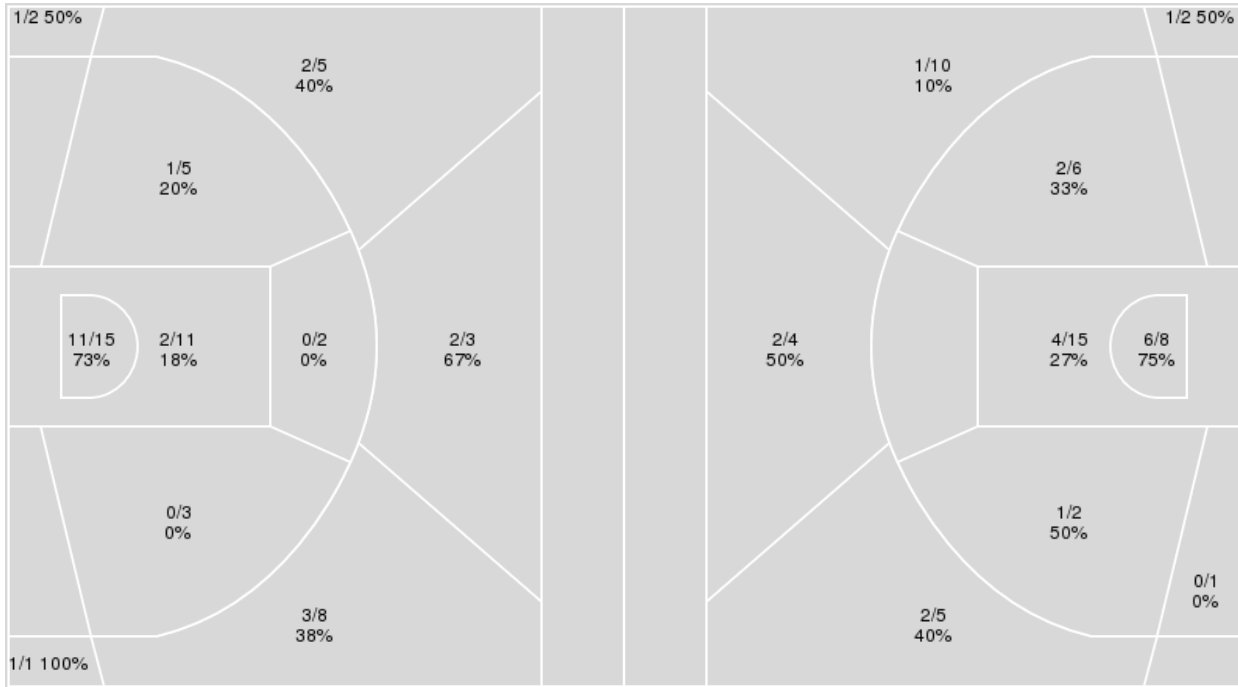

TCU at Baylor

02/01/20 Ferrell Center, Waco
2019-20 Men's Basketball

Game Time: 9:00 PM
Game Duration: 1:58
Attendance: 8,830

Officials: Doug Simmons, Bert Smith, Marques Pettigrew

{ Players => All; } FG Types => All; Results => All;

{ Players => All; } FG Types => All; Results => All;

Baylor

TCU

Baylor	M/A	%
Field Goals	23/55	42
2 Points	14/36	39
3 Points	9/19	47
Free Throws	13/17	76

TCU	M/A	%
Field Goals	19/53	36
2 Points	13/32	41
3 Points	6/21	29
Free Throws	8/13	62