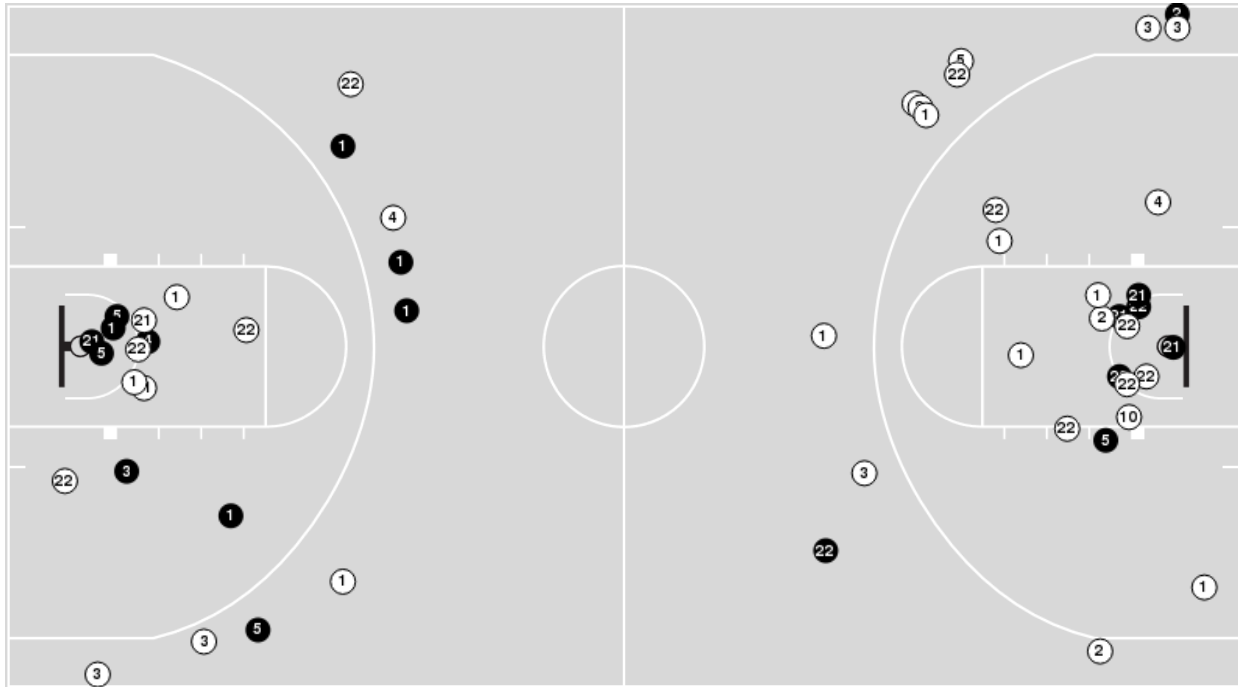

Players => AllFG Types=>AllResults=>All
TCU

All Field Goals