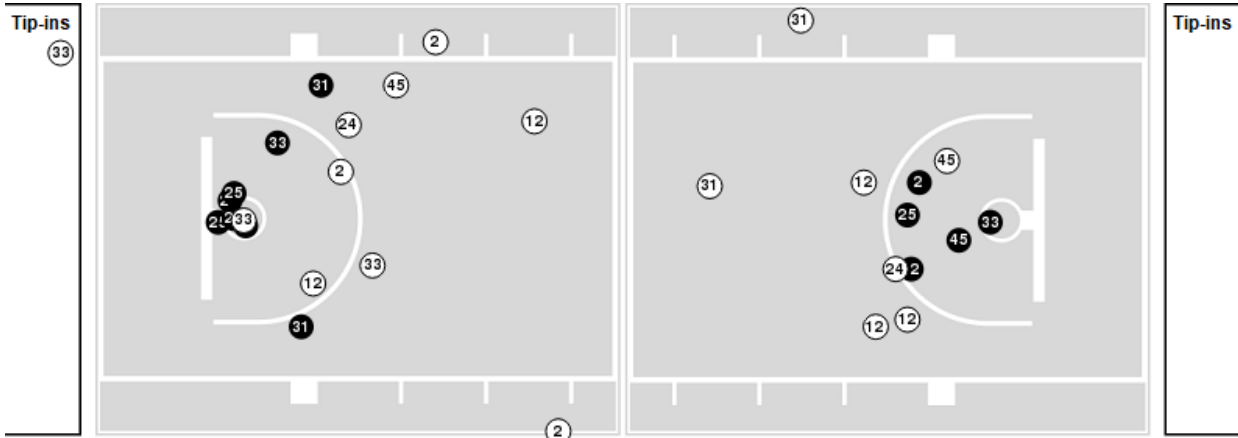

TCU at Baylor

02/01/20 Ferrell Center, Waco
2019-20 Men's Basketball

Officials: Doug Simmons, Bert Smith, Marques Pettigrew

Players => AllFG Types=>AllResults=>All

Baylor

All Field Goals

Blow Up Chart

● Made ○ Missed N - Player Number