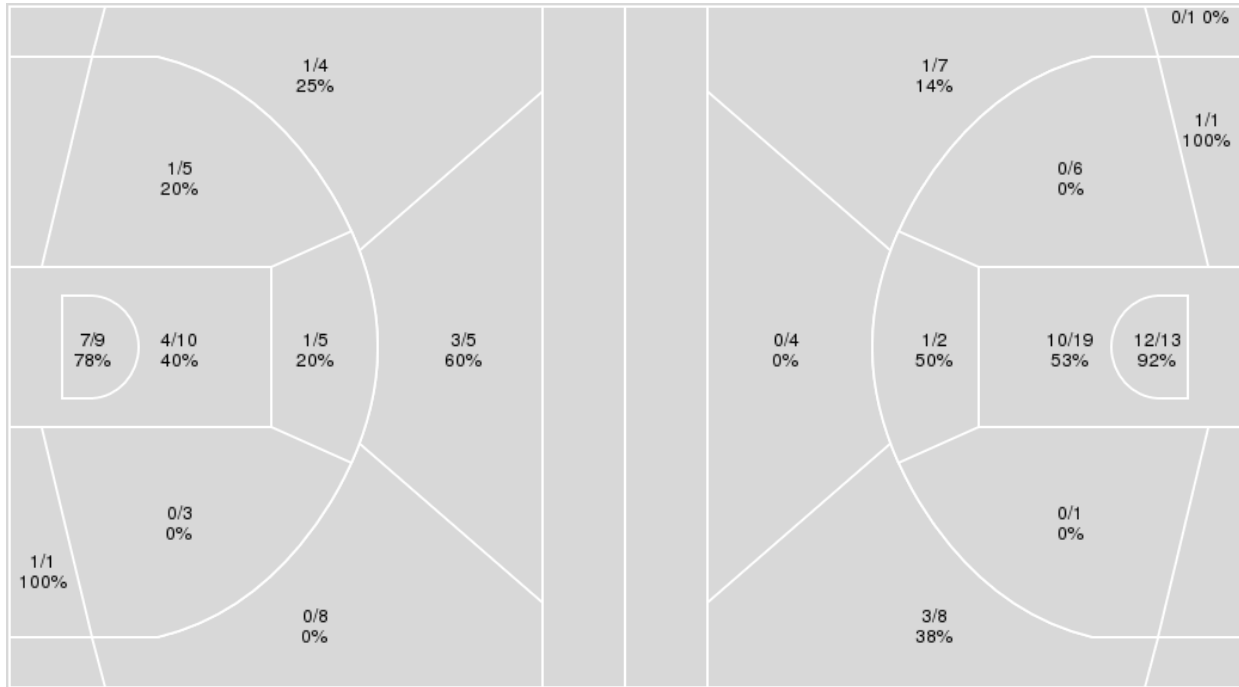

Officials: Kipp Kissinger, Brent Hampton, Nathan Farrell

{ Players => All; } FG Types => All; Results => All;

{ Players => 0, 2, 5, 10, 11, 12, 13, 15, 23, 24, 25, 31, 33, 45; } FG
Types => All; Results => All;

Iowa State

Baylor

Iowa State	M/A	%
Field Goals	18/50	36
2 Points	14/33	42
3 Points	4/17	24
Free Throws	13/15	87

Baylor	M/A	%
Field Goals	28/62	45
2 Points	24/42	57
3 Points	4/20	20
Free Throws	7/9	78