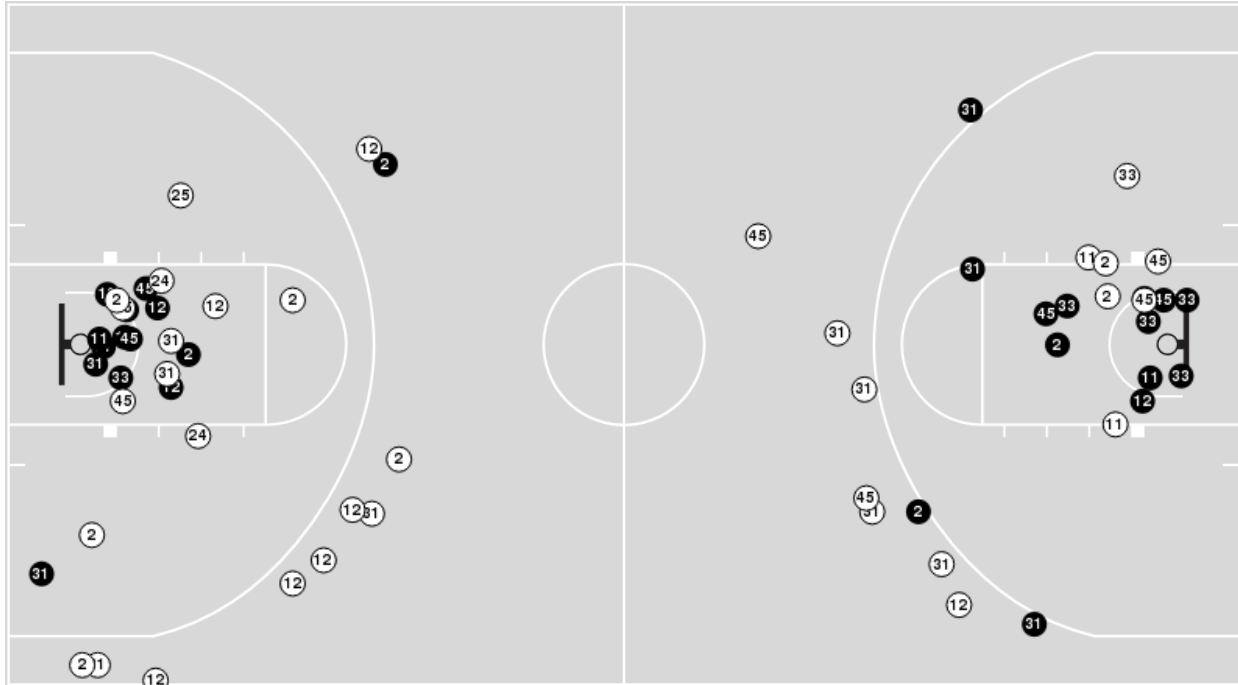

Officials: Kipp Kissinger, Brent Hampton, Nathan Farrell

Players => 0, 2, 5, 10, 11, 12, 13, 15, 23, 24, 25, 31, 33, 45 FG Types=>AllResults=>All

Baylor

All Field Goals