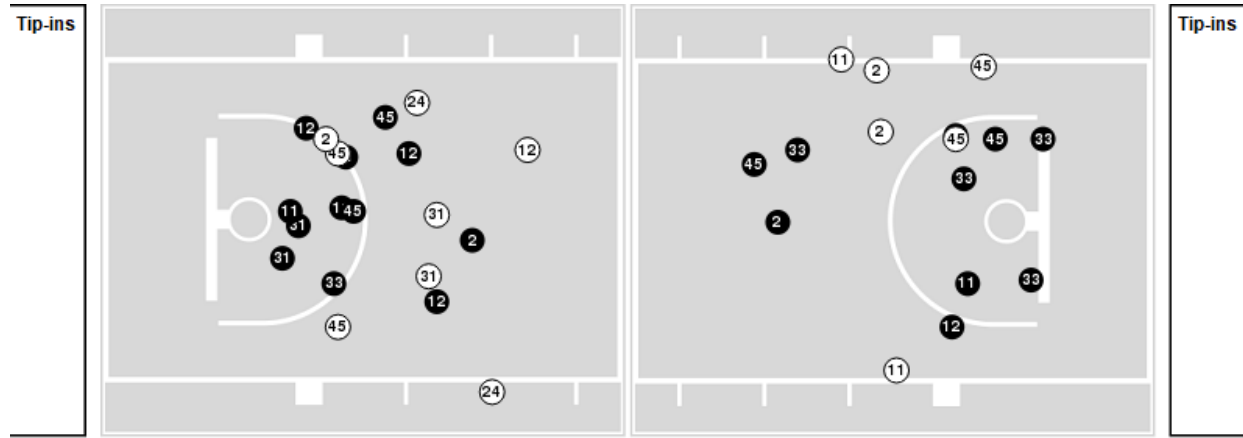

Officials: Kipp Kissinger, Brent Hampton, Nathan Farrell

Players => 0, 2, 5, 10, 11, 12, 13, 15, 23, 24, 25, 31, 33, 45 FG Types=>AllResults=>All

**Baylor**

**All Field Goals**

**Blow Up Chart**

● Made    ○ Missed    N - Player Number