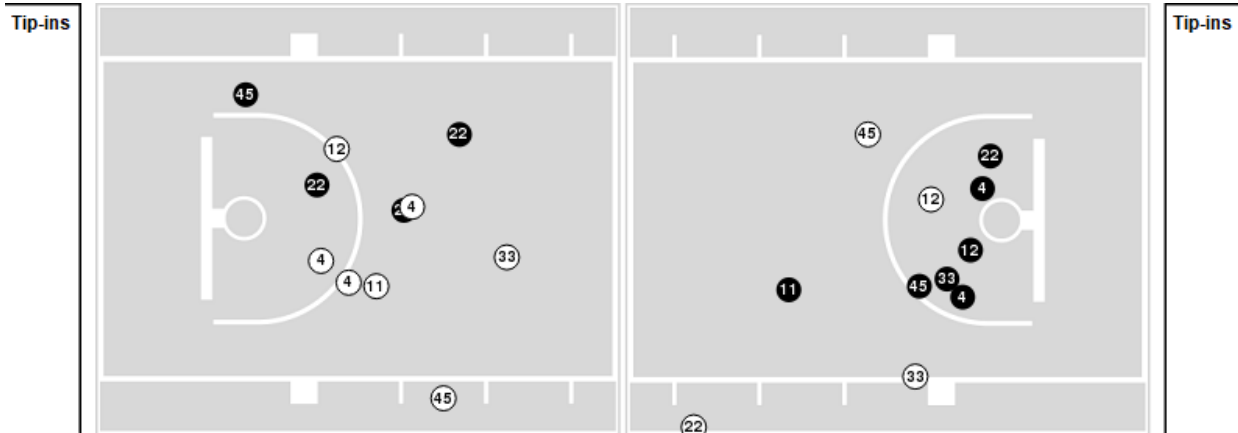

Blow Up Chart

● Made   ○ Missed   N - Player Number

Iowa State	M/A	%
Field Goals	18/50	36
2 Points	14/33	42
3 Points	4/17	24
Free Throws	13/15	87

Iowa State	M/A	%
Points in the Paint	22 (11 / 19)	58
Fast Break Points	2 (1/1)	100
Second Chance Points	7 (4/7)	57
Effective FG%	40