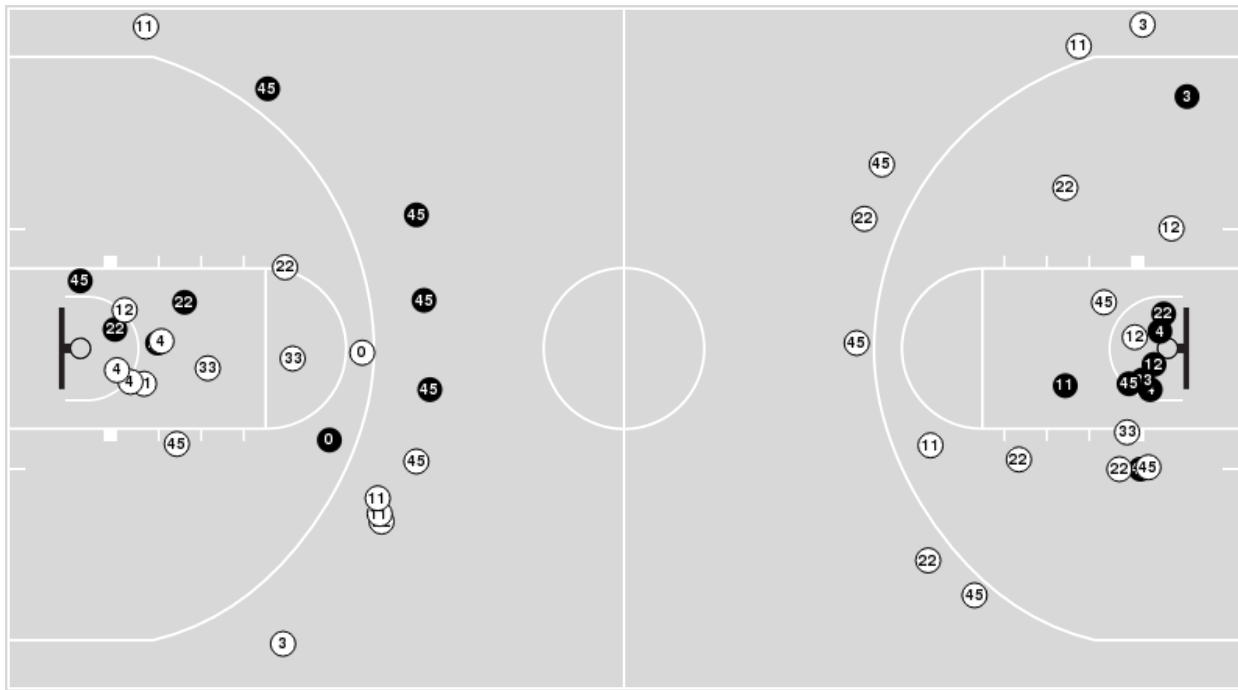

Officials: Kipp Kissinger, Brent Hampton, Nathan Farrell

Players => AllFG Types=>AllResults=>All

Iowa State

All Field Goals