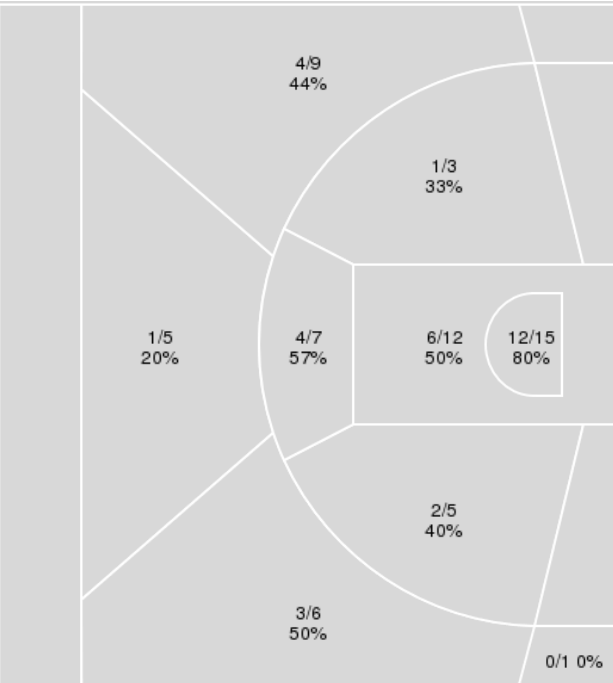

Baylor

Kansas	M/A	%
Field Goals	18/51	35
2 Points	16/34	47
3 Points	2/17	12
Free Throws	9/13	69

Baylor	M/A	%
Field Goals	33/63	52
2 Points	25/42	60
3 Points	8/21	38
Free Throws	16/28	57