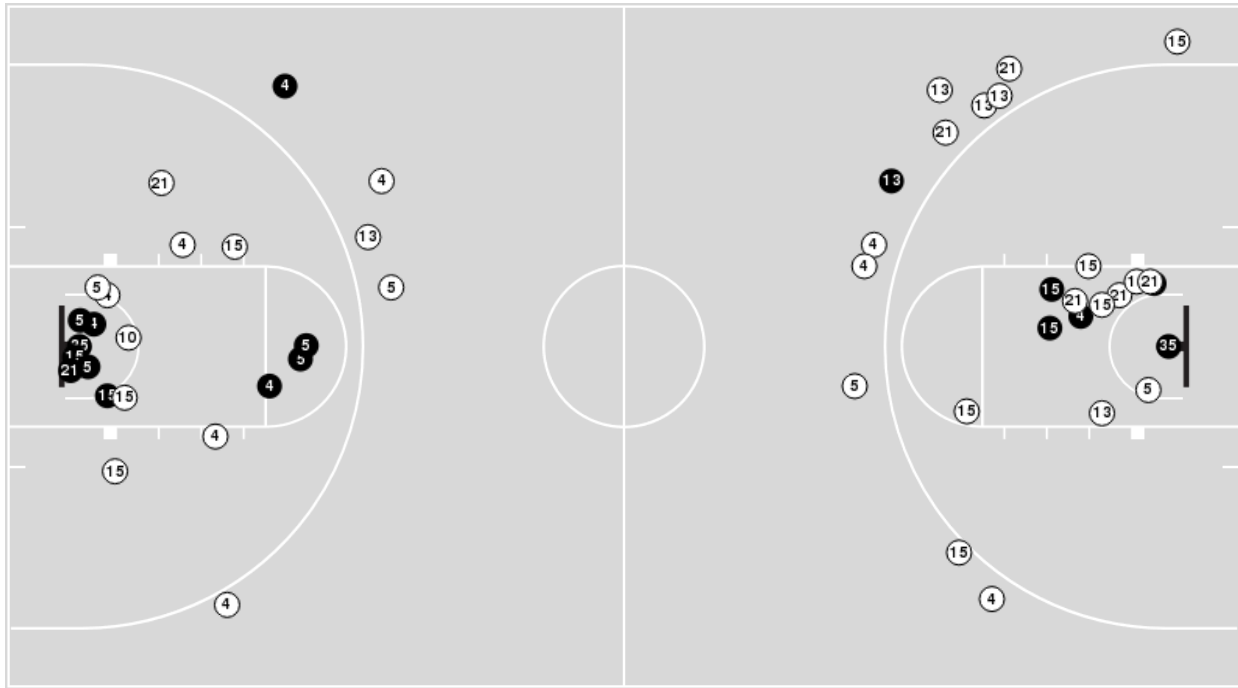

Baylor at Kansas

01/16/20 Allen Fieldhouse, Lawrence
2019-20 Women's Basketball

Officials: Mark Zentz, Lisa Jones, Saif Esho

Players => AllFG Types=>AllResults=>All

Kansas

All Field Goals