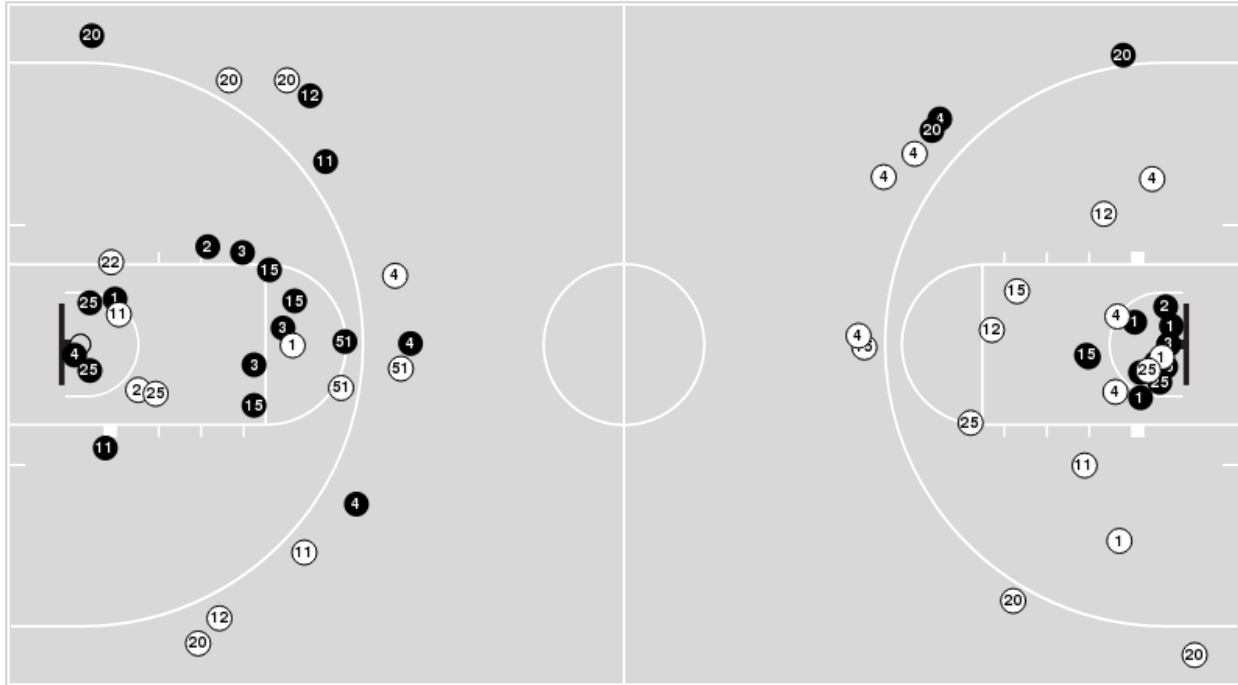

Baylor at Kansas

01/16/20 Allen Fieldhouse, Lawrence
2019-20 Women's Basketball

Players => AllFG Types=>AllResults=>All

Baylor

All Field Goals