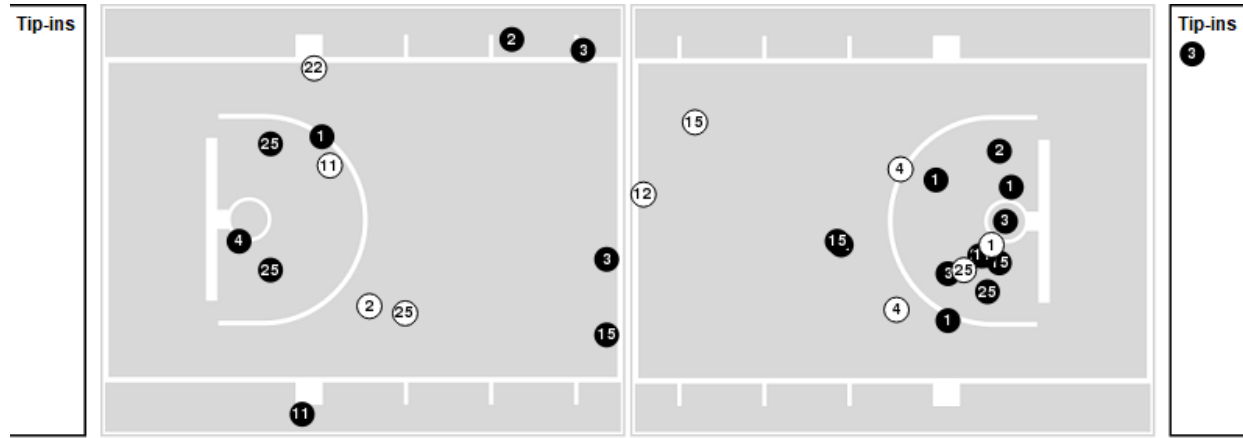

Baylor at Kansas

01/16/20 Allen Fieldhouse, Lawrence
2019-20 Women's Basketball

Players => AllFG Types=>AllResults=>All

Baylor

All Field Goals

Blow Up Chart

● Made ○ Missed N - Player Number

Baylor	M/A	%
Field Goals	33/63	52
2 Points	25/42	60
3 Points	8/21	38
Free Throws	16/28	57