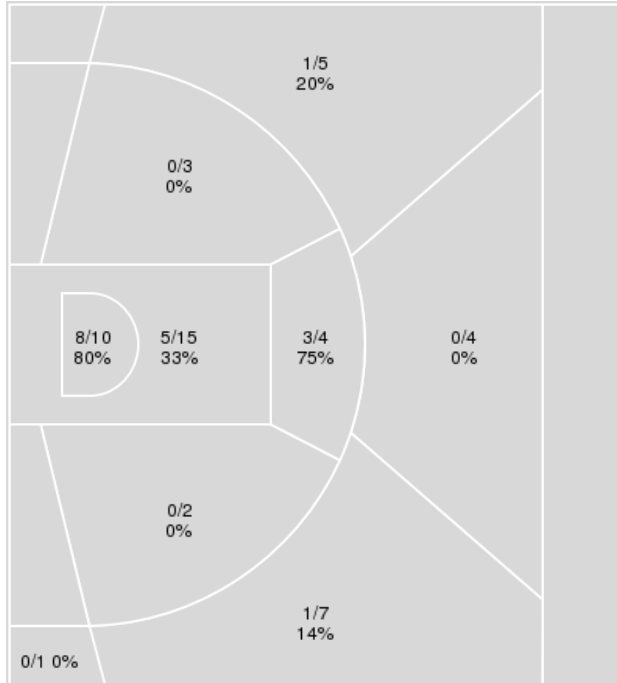

Baylor at Kansas

01/16/20 Allen Fieldhouse, Lawrence
2019-20 Women's Basketball

Game Time: 1:00 AM
Game Duration: 1:47
Attendance: 1,500

Officials: Mark Zentz, Lisa Jones, Saif Esho

{ Players => All; } FG Types => All; Results => All;

{ Players => All; } FG Types => All; Results => All;

Kansas