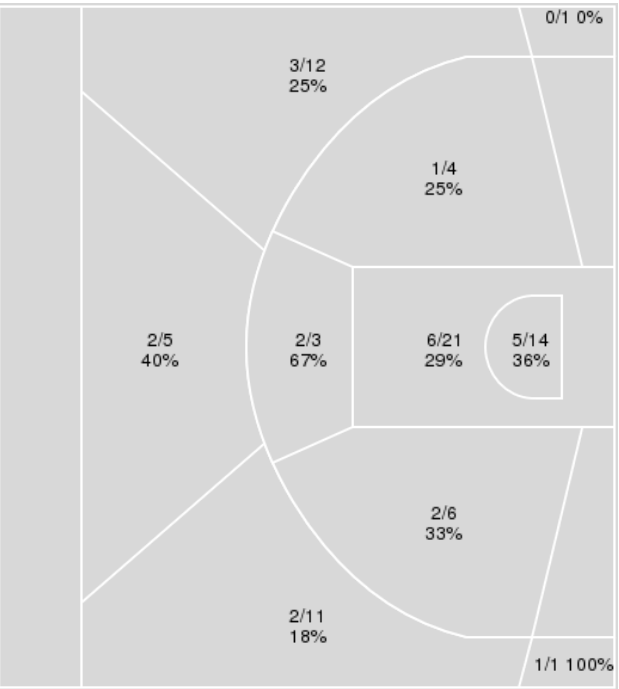

Baylor at Iowa State

03/09/24 T-Mobile Center, Kansas City, Mo.
2024 Phillips 66 Big 12 Women's Championship - Quarterfinal

Officials: Maj Forsberg, Roy Gulbeyan, Cameron Inouye

{ Players => 0, 1, 2, 3, 4, 5, 11, 12, 13, 15, 23, 24, 55; } FG Types => All; Results => All;

{ Players => 1, 2, 3, 4, 5, 11, 12, 22, 24, 25, 30, 33, 44; } FG Types => All; Results => All;

Iowa State

Baylor

Iowa State	M/A	%
Field Goals	25/53	47
2 Points	18/34	53
3 Points	7/19	37
Free Throws	10/11	91

Baylor	M/A	%
Field Goals	24/78	31
2 Points	16/48	33
3 Points	8/30	27
Free Throws	6/9	67