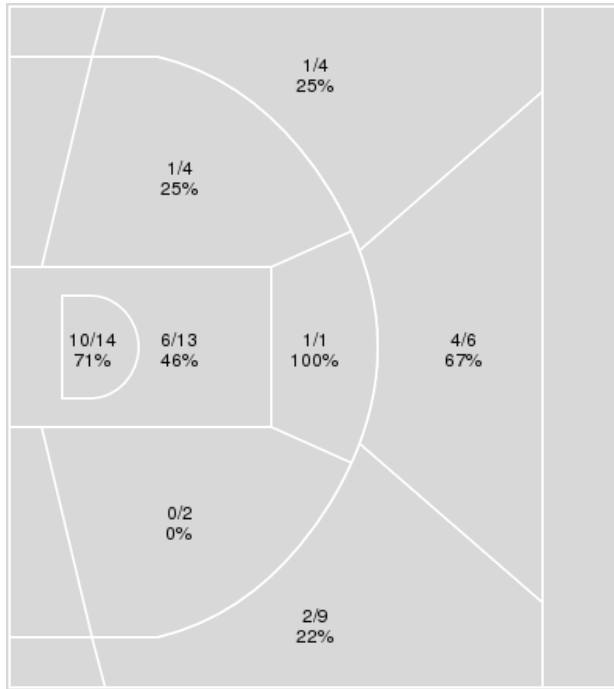

Baylor at Iowa State

03/09/24 T-Mobile Center, Kansas City, Mo.
2024 Phillips 66 Big 12 Women's Championship - Quarterfinal

Officials: Maj Forsberg, Roy Gulbeyan, Cameron Inouye

{ Players => 0, 1, 2, 3, 4, 5, 11, 12, 13, 15, 23, 24, 55; } FG Types => All; Results => All;

{ Players => 1, 2, 3, 4, 5, 11, 12, 22, 24, 25, 30, 33, 44; } FG Types => All; Results => All;

Iowa State

Baylor

Iowa State	M/A	%
Field Goals	25/53	47
2 Points	18/34	53
3 Points	7/19	37
Free Throws	10/11	91

Baylor	M/A	%
Field Goals	24/78	31
2 Points	16/48	33
3 Points	8/30	27
Free Throws	6/9	67