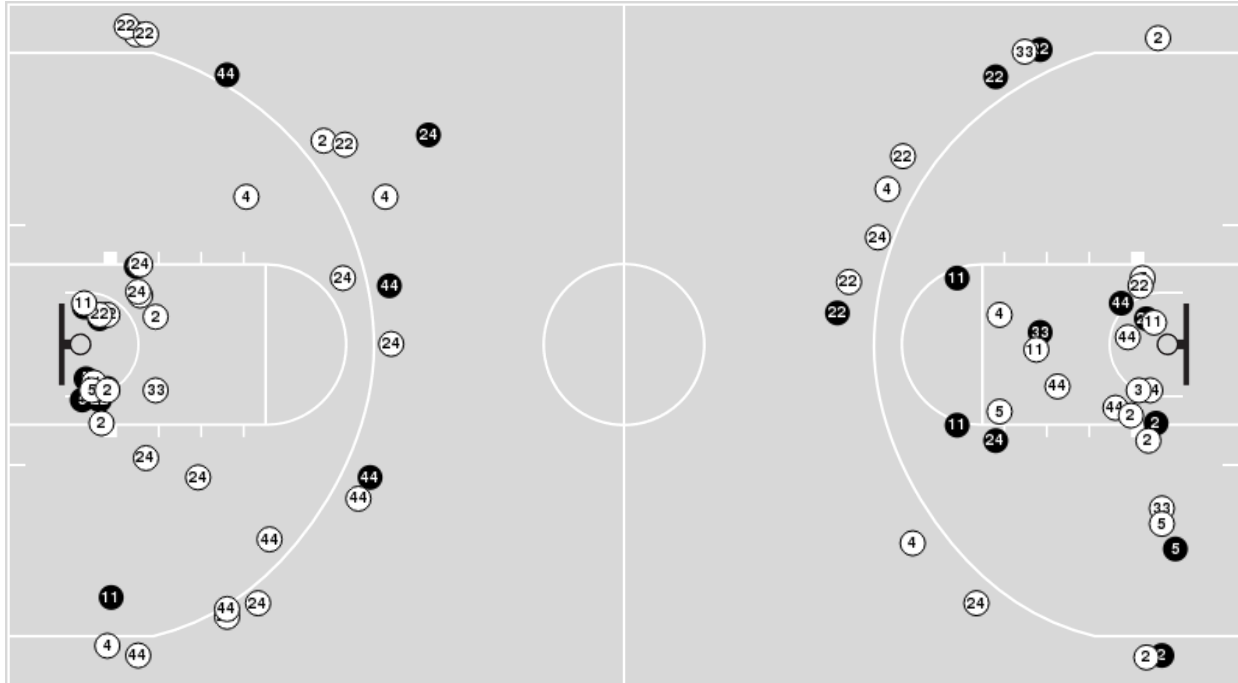

Officials: Maj Forsberg, Roy Gulbeyan, Cameron Inouye

Players => 1, 2, 3, 4, 5, 11, 12, 22, 24, 25, 30, 33, 44 FG Types=>All Results=>All

Baylor

All Field Goals