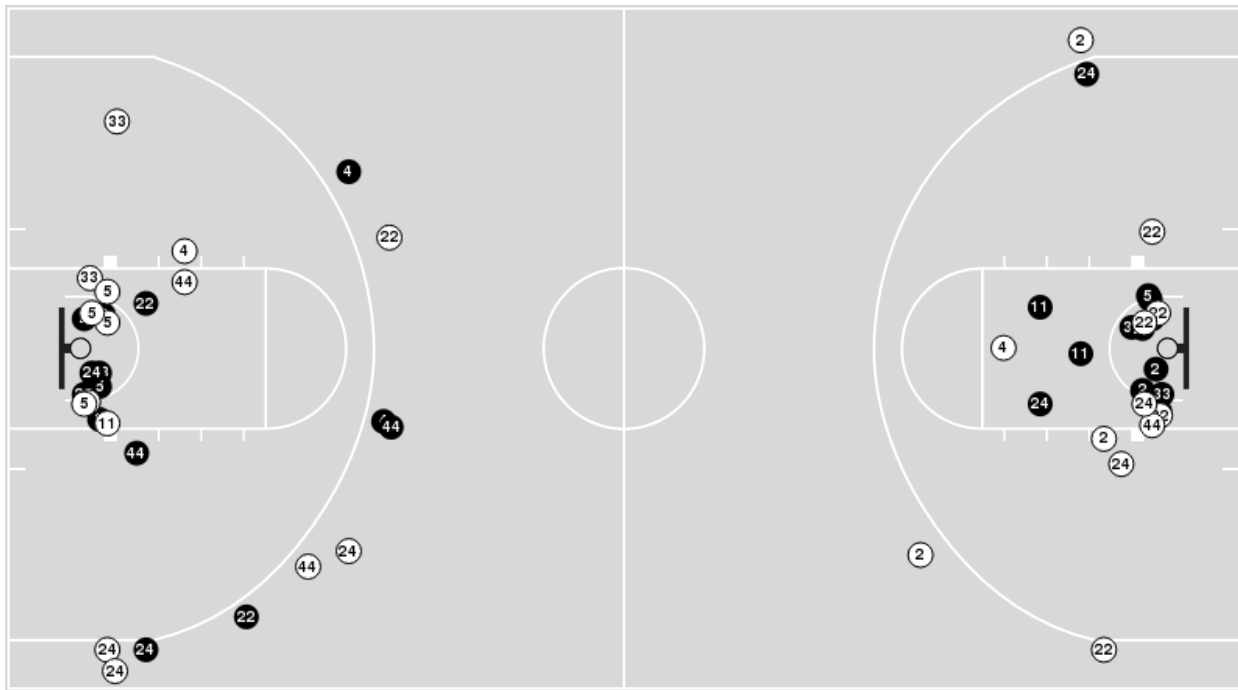

Texas Tech at Baylor

03/08/24 T-Mobile Center, Kansas City, Mo.
2024 Phillips 66 Big 12 Women's Championship - Second Round

Officials: Roy Gulbeyan, Lisa Jones, Ify Seales

Players => 1, 2, 3, 4, 5, 11, 12, 22, 24, 25, 30, 33, 44 FG Types=>All Results=>All

Baylor

All Field Goals