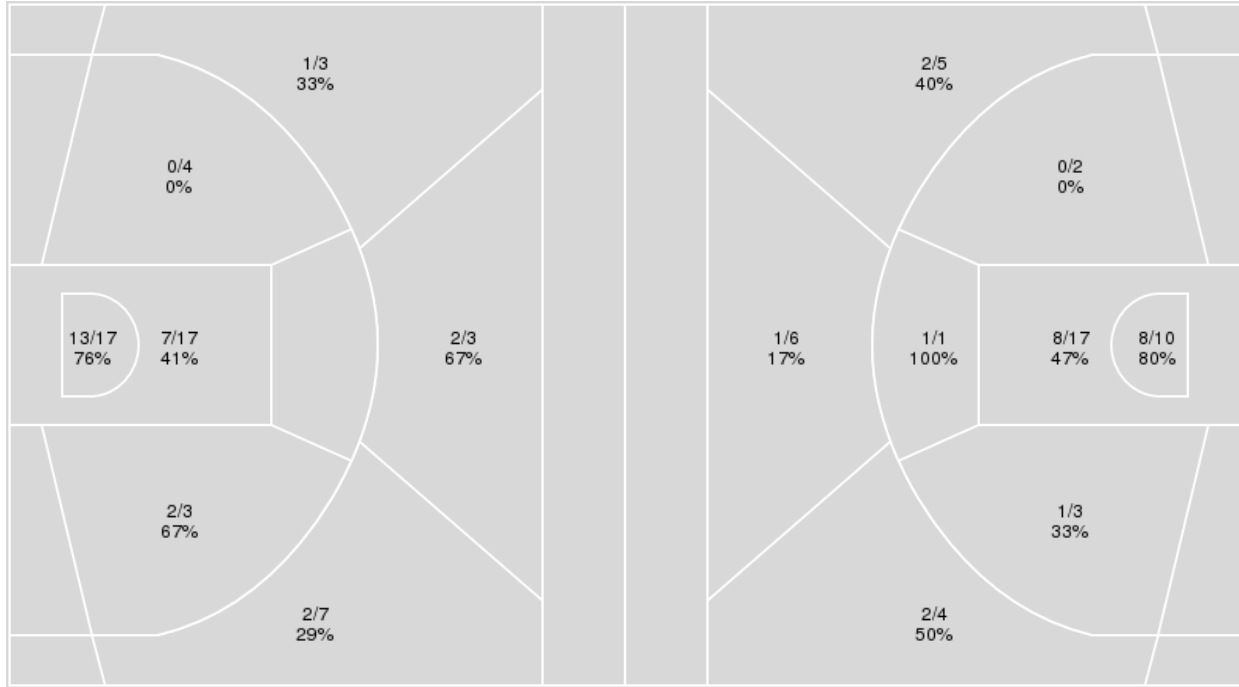

Texas Tech at Baylor

03/08/24 T-Mobile Center, Kansas City, Mo.

2024 Phillips 66 Big 12 Women's Championship - Second Round

Officials: Roy Gulbeyan, Lisa Jones, Ify Seales

{ Players => 1, 2, 3, 4, 5, 11, 12, 22, 24, 25, 30, 33, 44; } FG Types => All; Results => All;

{ Players => 1, 2, 3, 4, 5, 10, 11, 12, 13, 20, 23, 24, 25, 30, 42; } FG Types => All; Results => All;

Baylor

Texas Tech

Baylor	M/A	%
Field Goals	27/54	50
2 Points	22/41	54
3 Points	5/13	38
Free Throws	12/14	86

Texas Tech	M/A	%
Field Goals	23/48	48
2 Points	18/33	55
3 Points	5/15	33
Free Throws	9/13	69