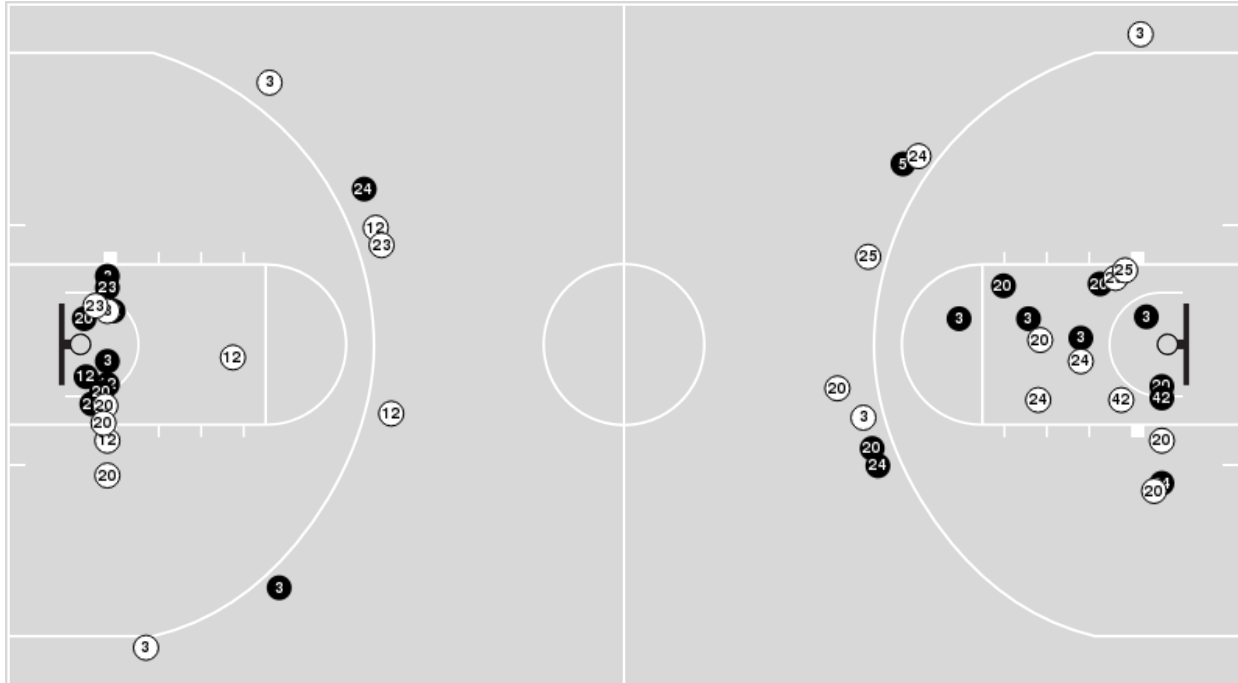

Players => 1, 2, 3, 4, 5, 10, 11, 12, 13, 20, 23, 24, 25, 30, 42FG Types=>AllResults=>All

Texas Tech

All Field Goals