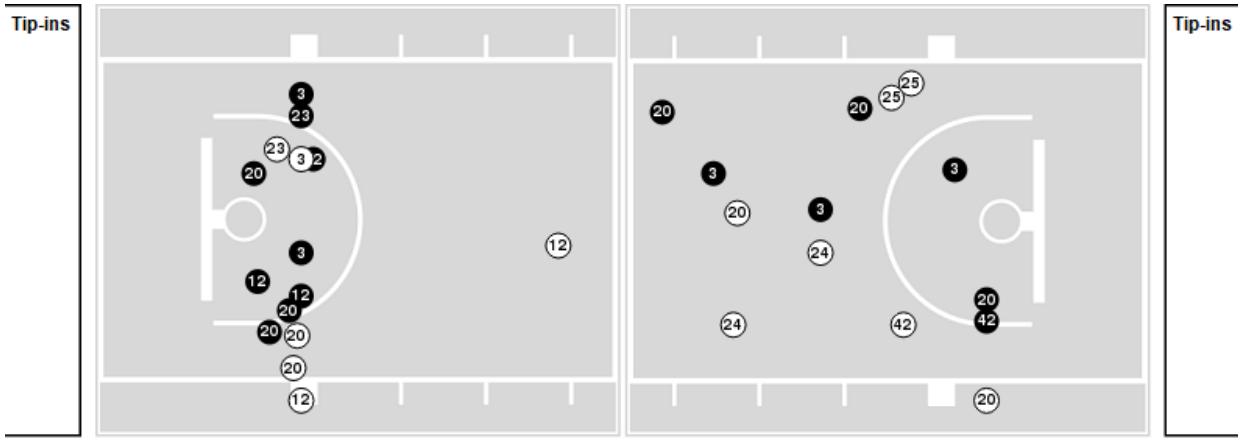

Blow Up Chart

● Made   ○ Missed   N - Player Number

Texas Tech	M/A	%
Field Goals	23/48	48
2 Points	18/33	55
3 Points	5/15	33
Free Throws	9/13	69

Texas Tech	M/A	%
Points in the Paint	32 (16 / 27)	59
Fast Break Points	6 (4/4)	100
Second Chance Points	10 (5/7)	71
Effective FG%	53