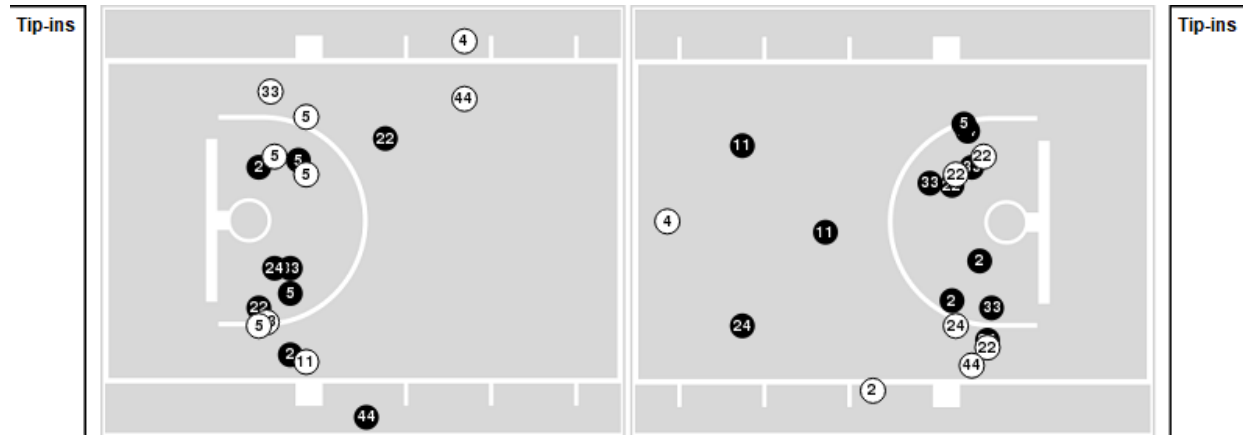

Officials: Roy Gulbeyan, Lisa Jones, Ify Seales

Players => 1, 2, 3, 4, 5, 11, 12, 22, 24, 25, 30, 33, 44 FG Types=>All Results=>All

Baylor

All Field Goals

Blow Up Chart

● Made ○ Missed N - Player Number

Baylor	M/A	%
Field Goals	27/54	50
2 Points	22/41	54
3 Points	5/13	38
Free Throws	12/14	86