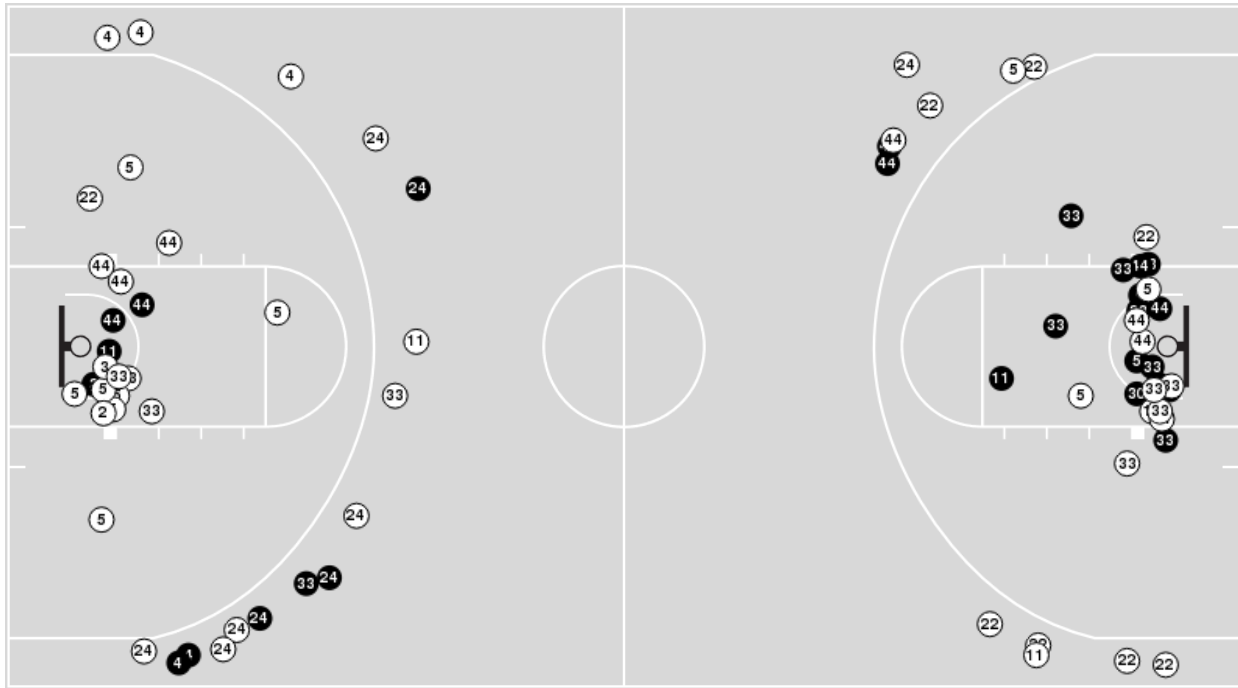

Players => 1, 2, 3, 4, 5, 11, 12, 22, 24, 25, 30, 33, 44 FG Types=>All Results=>All

Baylor

All Field Goals