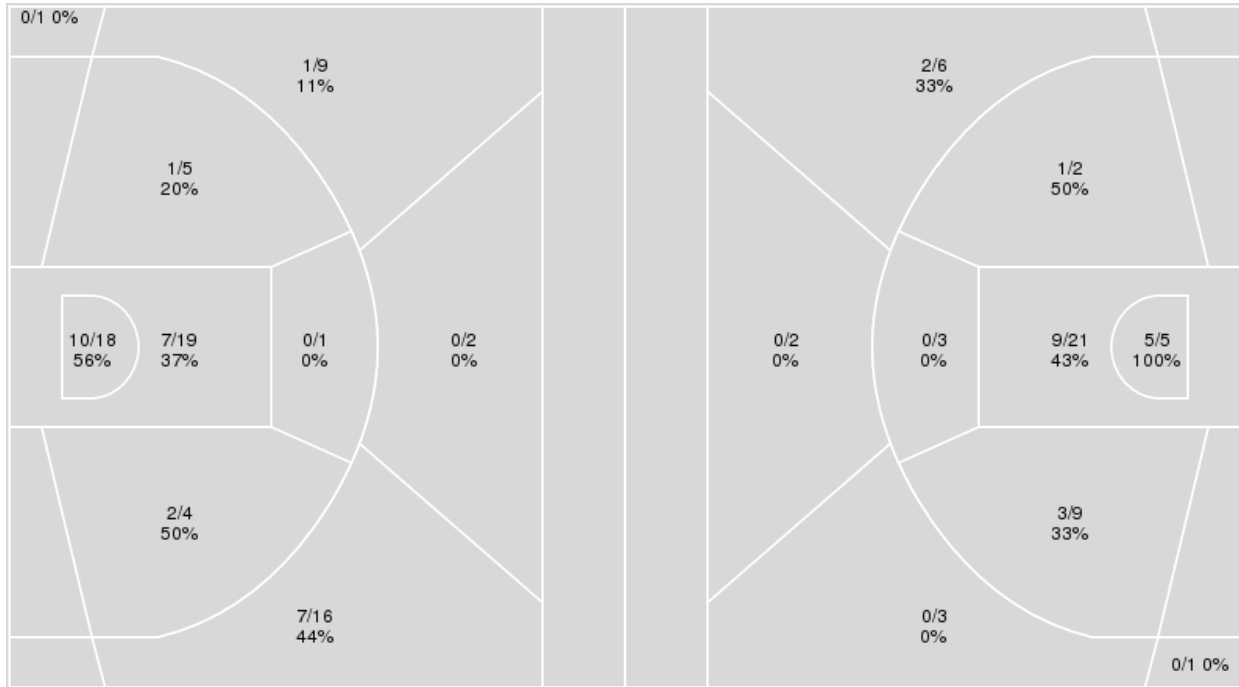

Oklahoma St. at Baylor

03/03/24 Foster Pavilion, Waco
2023-24 Women's Basketball

Officials: Lisa Jones, Scott Yarbrough, Doug Knight

{ Players => 1, 2, 3, 4, 5, 11, 12, 22, 24, 25, 30, 33, 44; } FG Types => All; Results => All;
All; Results => All; { Players => All; } FG Types => All; Results => All;

Baylor

Oklahoma St.

Baylor	M/A	%
Field Goals	28/75	37
2 Points	20/47	43
3 Points	8/28	29
Free Throws	3/10	30

Oklahoma St.	M/A	%
Field Goals	20/52	38
2 Points	18/40	45
3 Points	2/12	17
Free Throws	3/6	50