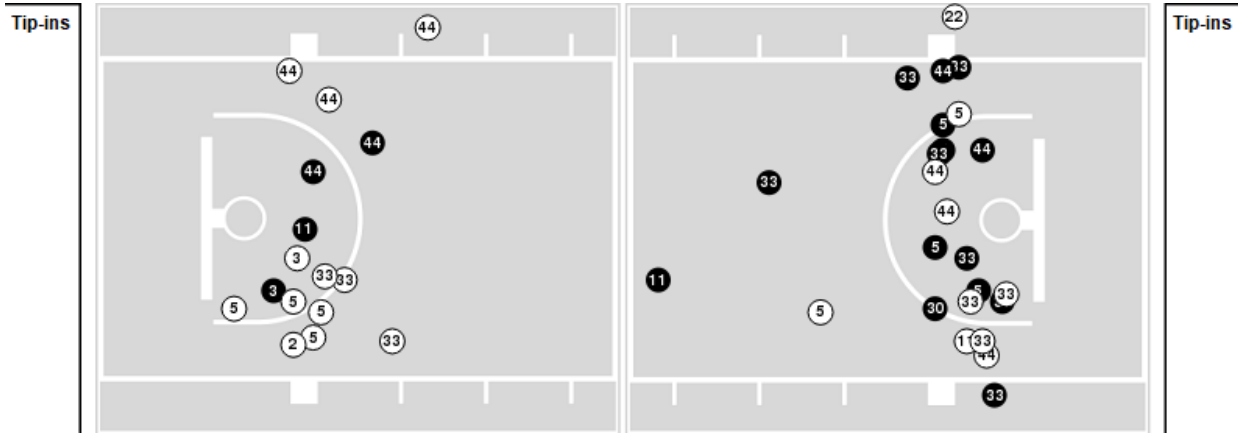

Blow Up Chart

● Made ○ Missed N - Player Number

Baylor	M/A	%
Field Goals	28/75	37
2 Points	20/47	43
3 Points	8/28	29
Free Throws	3/10	30

Baylor	M/A	%
Points in the Paint	34 (17 / 37)	46
Fast Break Points	11 (5/6)	83
Second Chance Points	21 (11/28)	39
Effective FG%	43