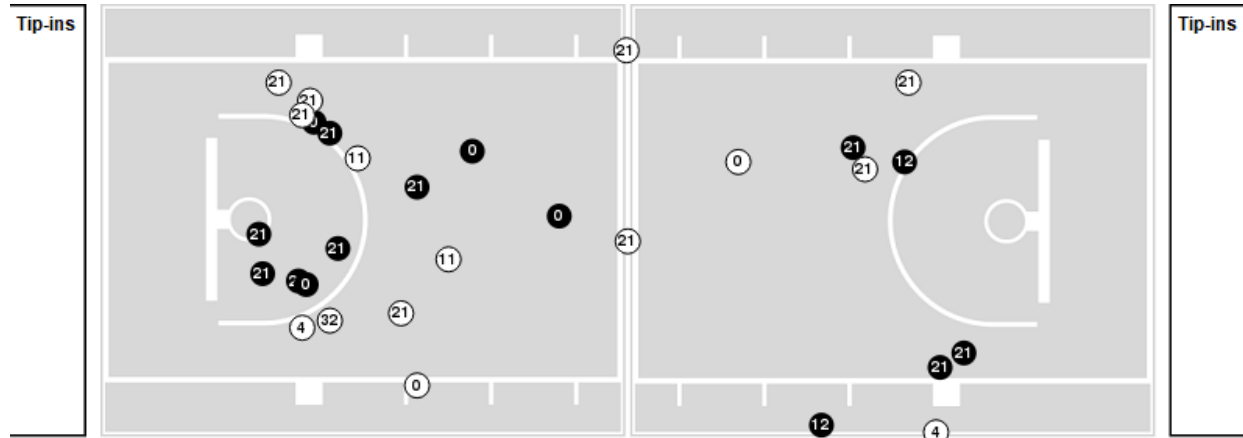

Oklahoma St. at Baylor

03/03/24 Foster Pavilion, Waco
2023-24 Women's Basketball

Players => AllFG Types=>AllResults=>All

Oklahoma St.

All Field Goals

Blow Up Chart

● Made ○ Missed N - Player Number

Oklahoma St.	M/A	%
Field Goals	20/52	38
2 Points	18/40	45
3 Points	2/12	17
Free Throws	3/6	50