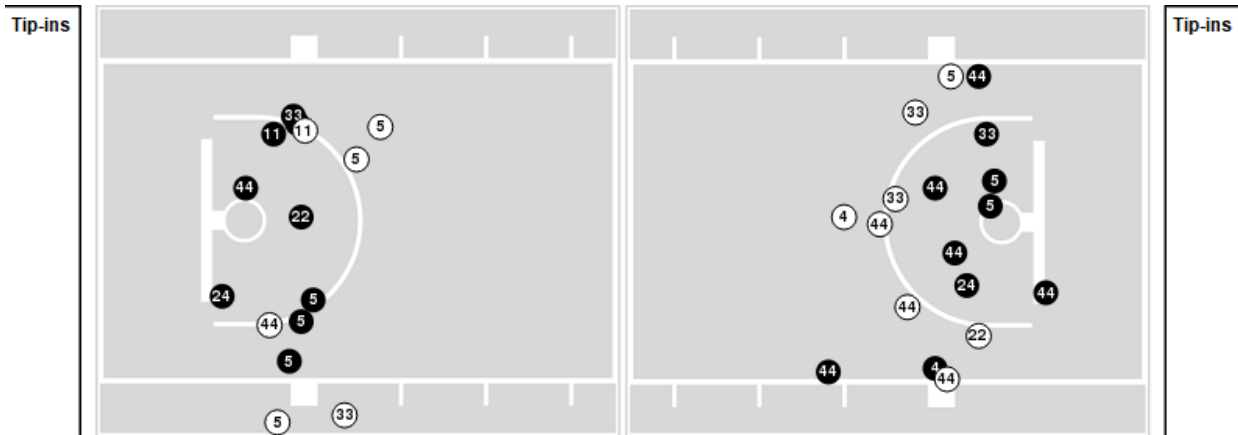

Blow Up Chart

● Made ○ Missed N - Player Number

Baylor	M/A	%
Field Goals	26/58	45
2 Points	20/37	54
3 Points	6/21	29
Free Throws	11/15	73

Baylor	M/A	%
Points in the Paint	38 (19 / 30)	63
Fast Break Points	14 (10/11)	91
Second Chance Points	15 (7/12)	58
Effective FG%	50