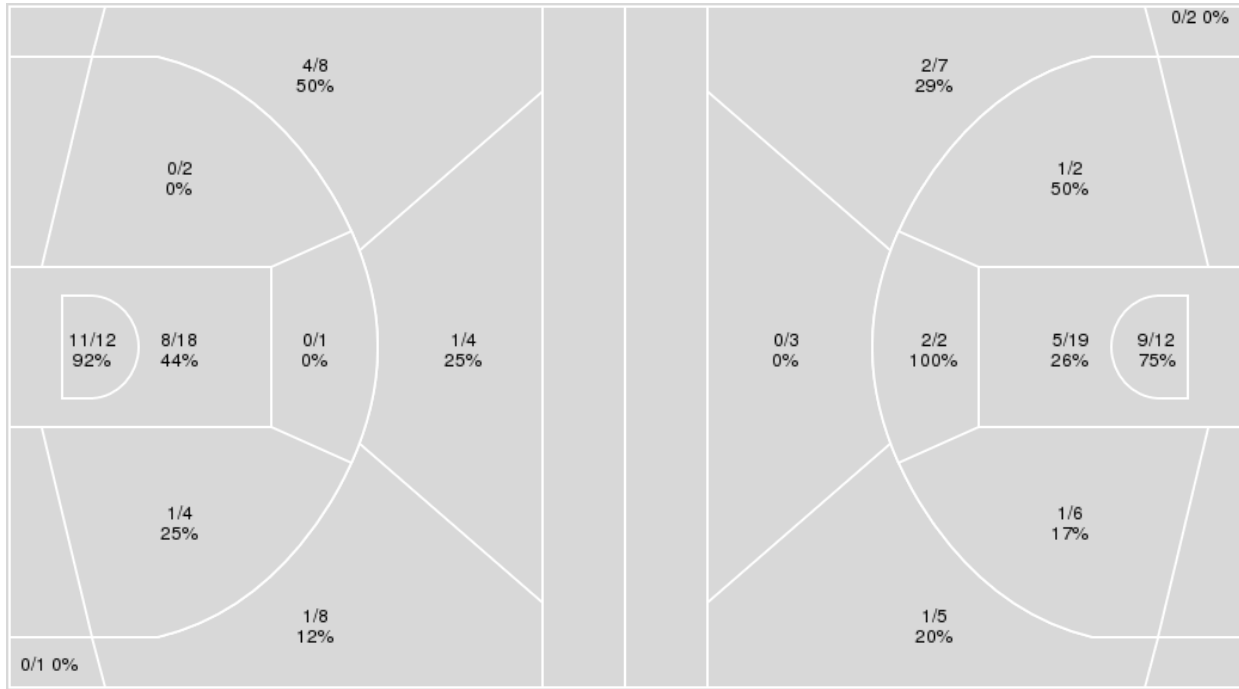

Kansas at Baylor

02/21/24 Foster Pavilion, Waco
2023-24 Women's Basketball

Game Time: 7:00 PM
Game Duration: 1:54
Attendance: 4,238

Officials: Dee Kantner, Cameron Inouye, Doug Knight

{ Players => 1, 2, 3, 4, 5, 11, 12, 22, 24, 25, 30, 33, 44; } FG Types => All; Results => All;

{ Players => 0, 1, 5, 6, 7, 12, 13, 14, 15, 23, 25, 32, 33; } FG Types => All; Results => All;

Baylor

Kansas

Baylor	M/A	%
Field Goals	26/58	45
2 Points	20/37	54
3 Points	6/21	29
Free Throws	11/15	73

Kansas	M/A	%
Field Goals	21/58	36
2 Points	18/41	44
3 Points	3/17	18
Free Throws	16/18	89