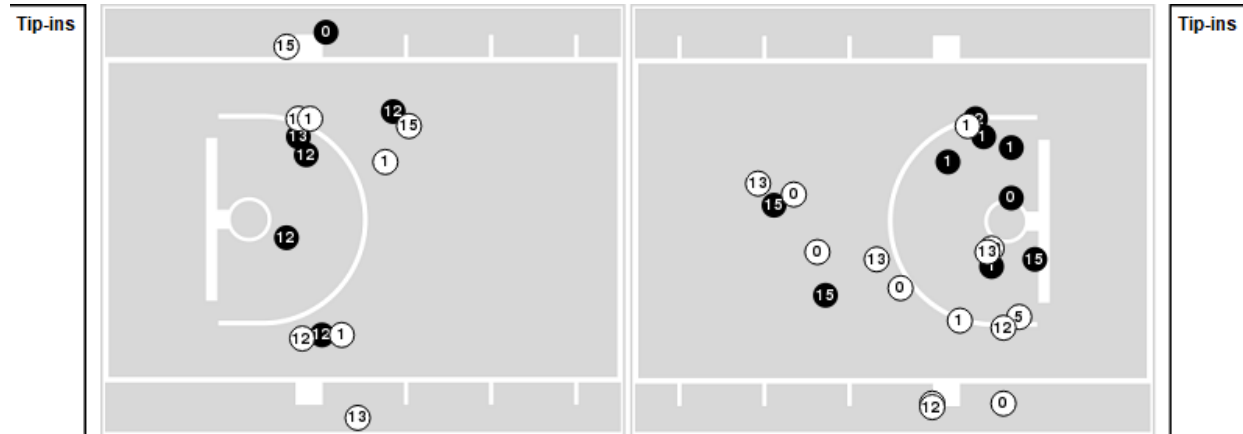

Blow Up Chart

N Made   **O** Missed   N - Player Number

Kansas	M/A	%
Field Goals	21/58	36
2 Points	18/41	44
3 Points	3/17	18
Free Throws	16/18	89

Kansas	M/A	%
Points in the Paint	28 (14 / 31)	45
Fast Break Points	9 (7/8)	88
Second Chance Points	2 (1/6)	17
Effective FG%	39