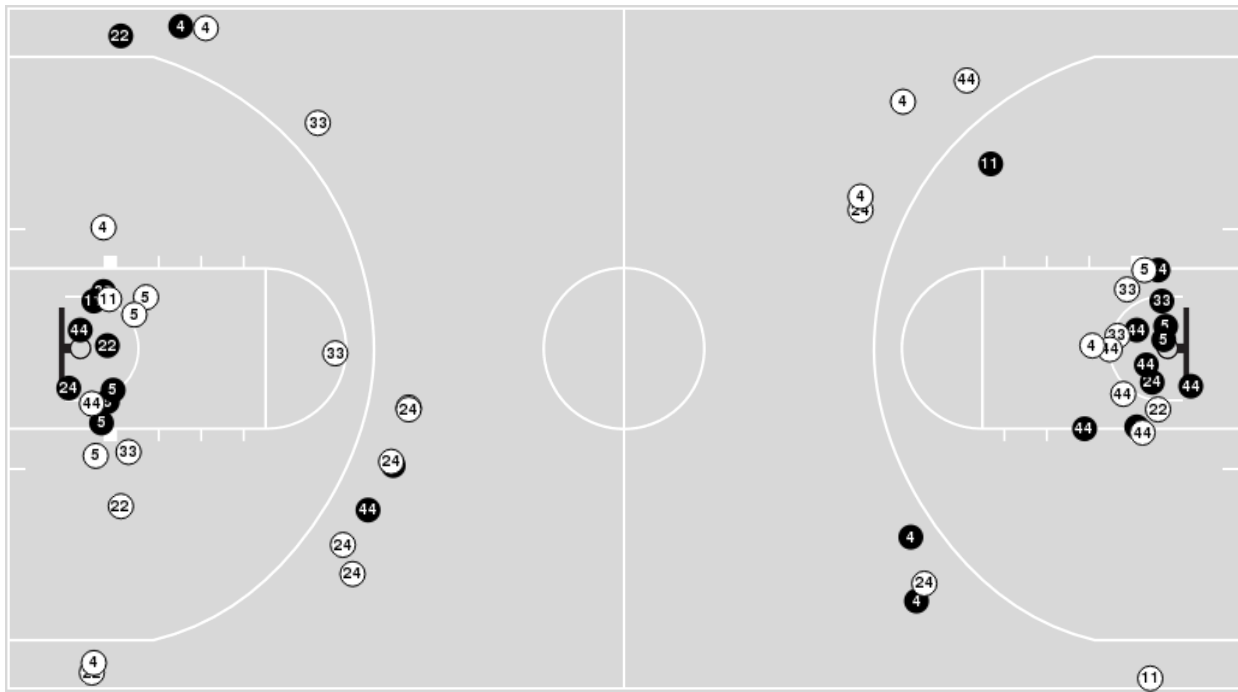

Kansas at Baylor

02/21/24 Foster Pavilion, Waco
2023-24 Women's Basketball

Game Time: 7:00 PM
Game Duration: 1:54
Attendance: 4,238

Officials: Dee Kantner, Cameron Inouye, Doug Knight

Players => 1, 2, 3, 4, 5, 11, 12, 22, 24, 25, 30, 33, 44 FG Types=>All Results=>All

Baylor

All Field Goals