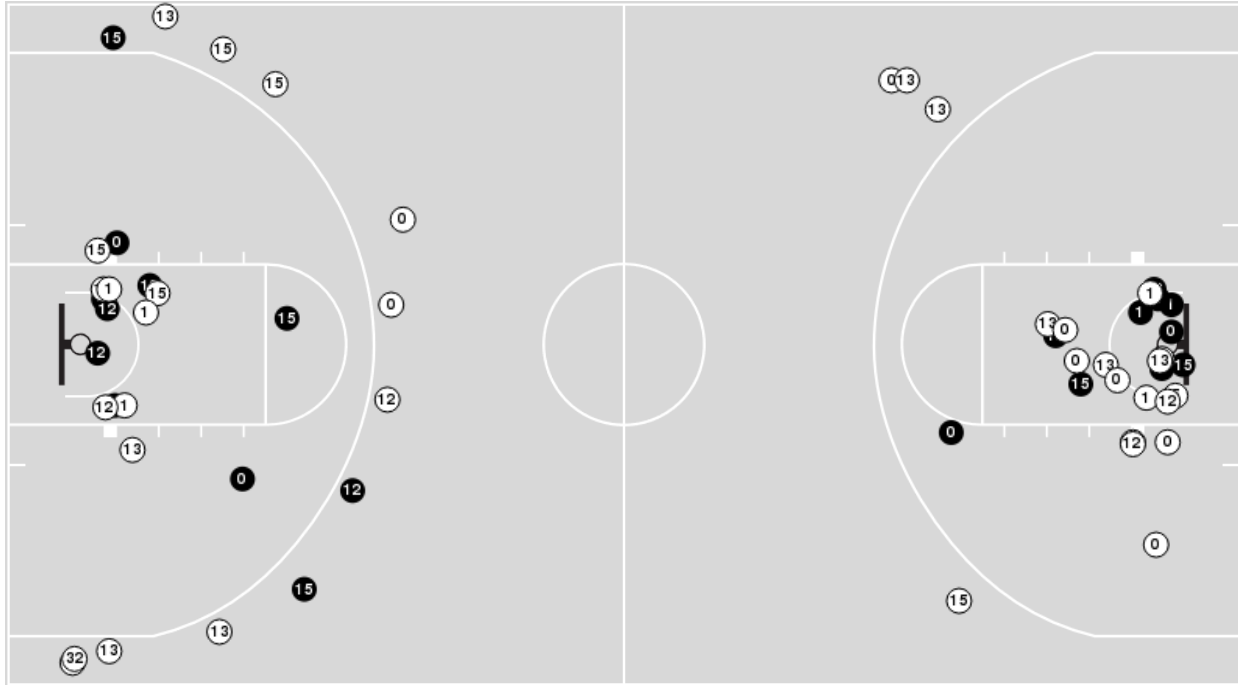

Kansas at Baylor

02/21/24 Foster Pavilion, Waco
2023-24 Women's Basketball

Game Time: 7:00 PM
Game Duration: 1:54
Attendance: 4,238

Officials: Dee Kantner, Cameron Inouye, Doug Knight

Players => 0, 1, 5, 6, 7, 12, 13, 14, 15, 23, 25, 32, 33 FG Types=>All Results=>All

Kansas

All Field Goals