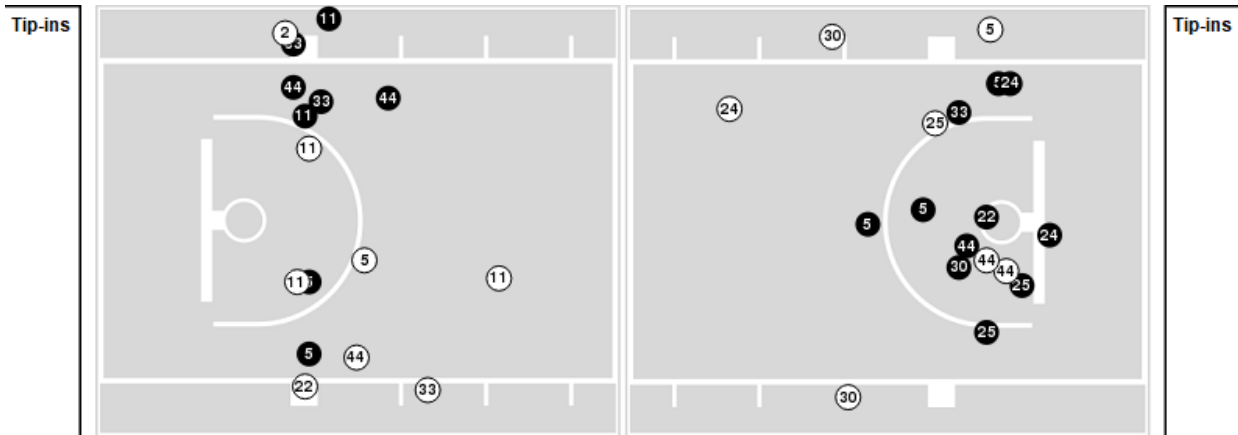

Blow Up Chart

● Made ○ Missed N - Player Number

Baylor	M/A	%
Field Goals	26/60	43
2 Points	21/39	54
3 Points	5/21	24
Free Throws	4/9	44

Baylor	M/A	%
Points in the Paint	34 (17 / 26)	65
Fast Break Points	10 (6/6)	100
Second Chance Points	11 (7/15)	47
Effective FG%	48