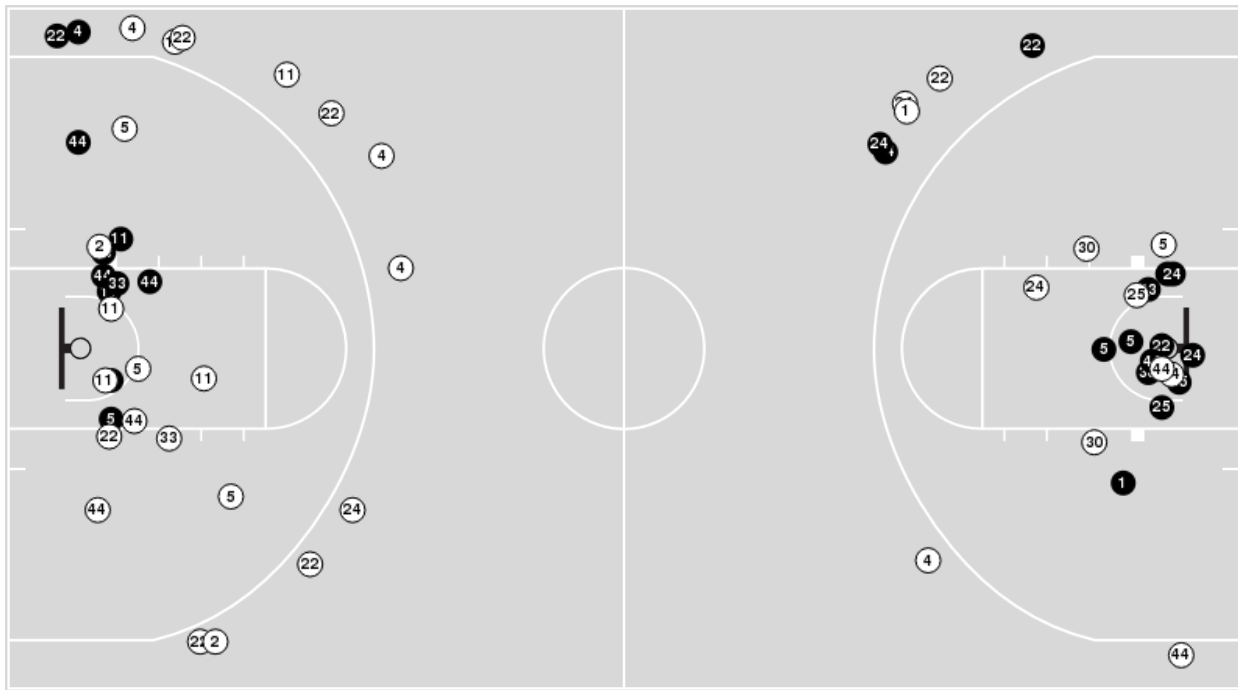

Officials: Maj Forsberg, Roy Guleyan, Kim Hobbs

Players => AllFG Types=>AllResults=>All

Baylor

All Field Goals