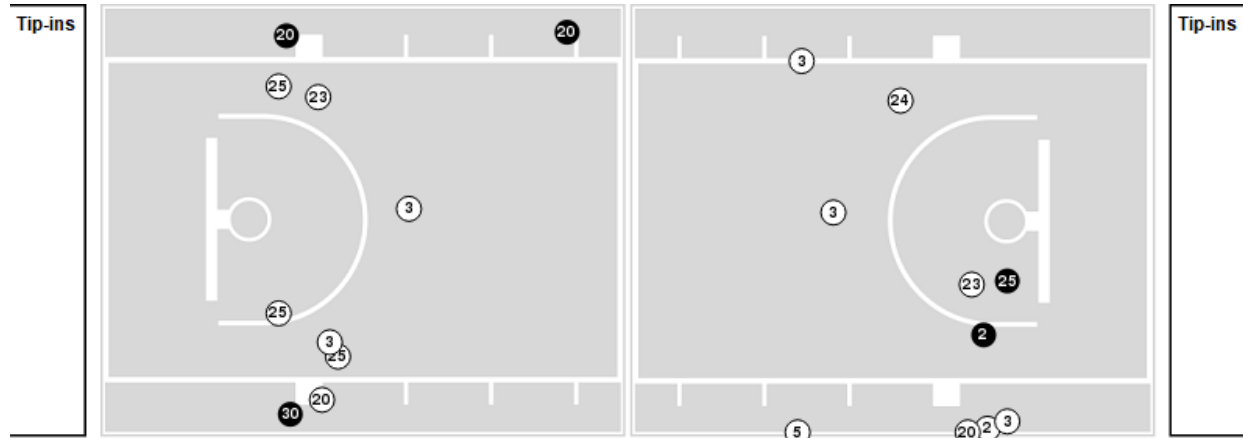

Blow Up Chart

● Made   ○ Missed   N - Player Number

Texas Tech	M/A	%
Field Goals	13/44	30
2 Points	9/27	33
3 Points	4/17	24
Free Throws	2/3	67

Texas Tech	M/A	%
Points in the Paint	4 (2 / 11)	18
Fast Break Points	0 (0/0)	0
Second Chance Points	0 (0/3)	0
Effective FG%	34