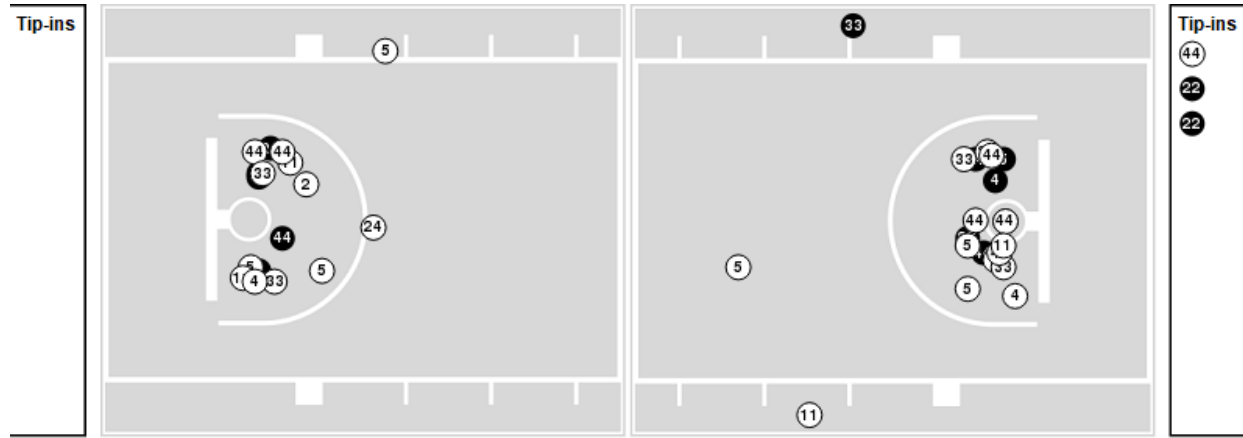

Blow Up Chart

● Made ○ Missed N - Player Number

Baylor	M/A	%
Field Goals	25/68	37
2 Points	17/45	38
3 Points	8/23	35
Free Throws	15/16	94

Baylor	M/A	%
Points in the Paint	30 (15 / 39)	38
Fast Break Points	17 (11/12)	92
Second Chance Points	9 (4/9)	44
Effective FG%	43