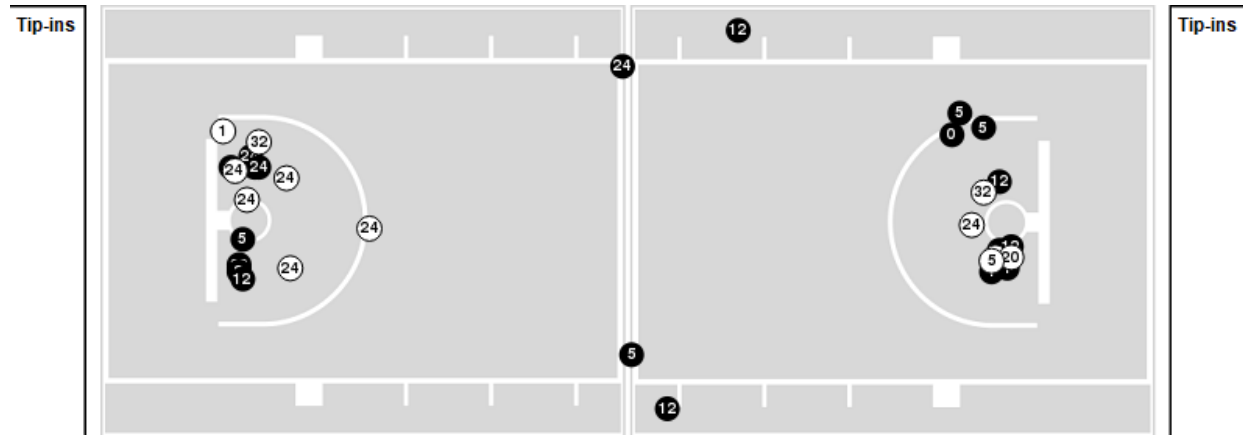

Blow Up Chart

● Made ○ Missed N - Player Number

Oklahoma	M/A	%
Field Goals	33/72	46
2 Points	26/43	60
3 Points	7/29	24
Free Throws	11/14	79

Oklahoma	M/A	%
Points in the Paint	38 (19 / 31)	61
Fast Break Points	15 (10/10)	100
Second Chance Points	13 (8/17)	47
Effective FG%	51