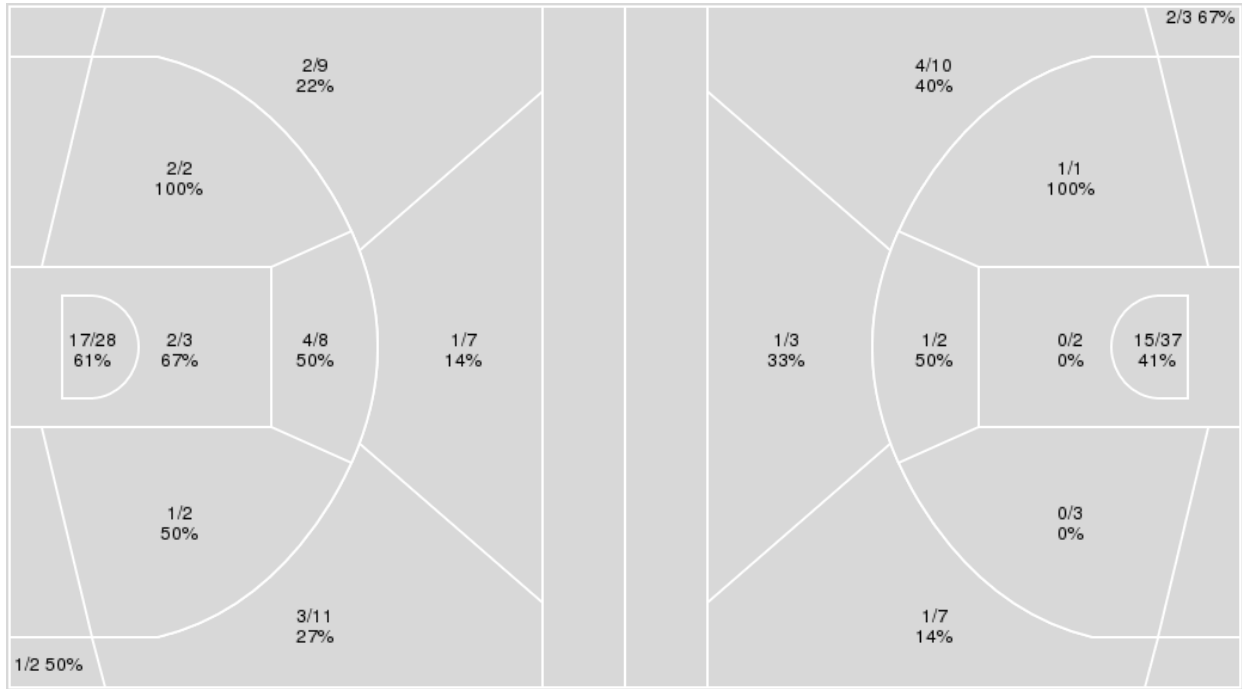

Baylor at Oklahoma

02/14/24 Lloyd Noble Center, Norman
2023-24 Women's Basketball

Game Time: 6:00 PM
Game Duration: 2:03
Attendance: 4,552

Officials: Gina Cross, Jesse Dickerson, Angelica Suffren

{ Players => 0, 1, 2, 4, 5, 11, 12, 13, 15, 20, 24, 25, 32, 34; } FG Types { Players => All; } FG Types => All; Results => All;
=> All; Results => All;

Oklahoma

Baylor

Oklahoma	M/A	%
Field Goals	33/72	46
2 Points	26/43	60
3 Points	7/29	24
Free Throws	11/14	79

Baylor	M/A	%
Field Goals	25/68	37
2 Points	17/45	38
3 Points	8/23	35
Free Throws	15/16	94