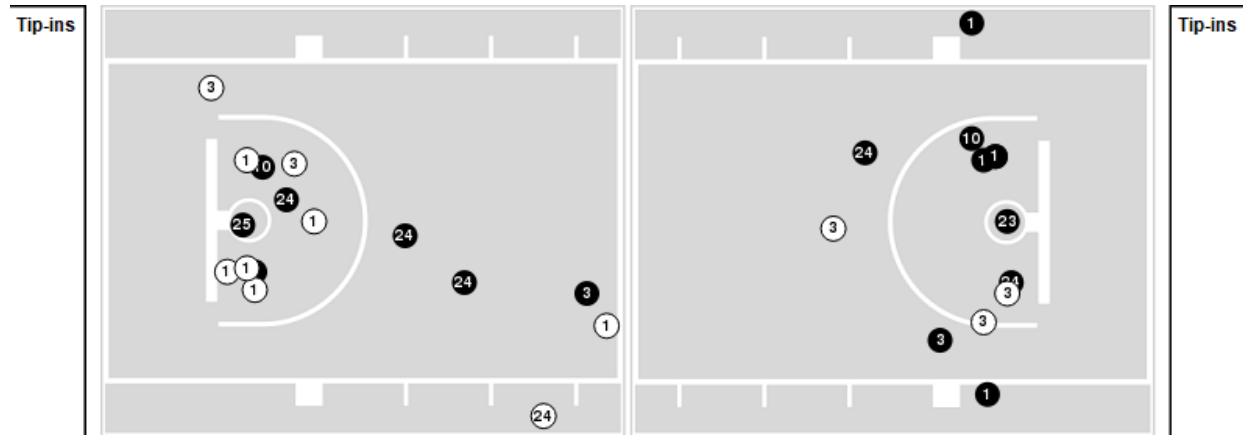

Blow Up Chart

● Made ○ Missed N - Player Number

Kansas	M/A	%
Field Goals	24/56	43
2 Points	19/35	54
3 Points	5/21	24
Free Throws	11/15	73

Kansas	M/A	%
Points in the Paint	30 (15 / 26)	58
Fast Break Points	11 (6/8)	75
Second Chance Points	4 (3/4)	75
Effective FG%	47