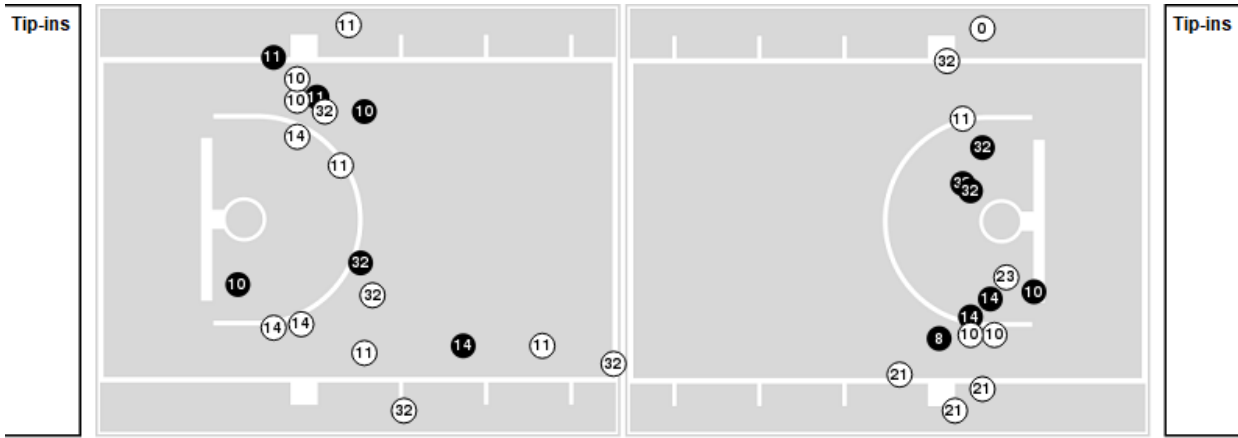

Blow Up Chart

● Made ○ Missed N - Player Number

West Virginia	M/A	%
Field Goals	21/65	32
2 Points	16/42	38
3 Points	5/23	22
Free Throws	11/17	65

West Virginia	M/A	%
Points in the Paint	26 (13 / 28)	46
Fast Break Points	7 (6/8)	75
Second Chance Points	13 (6/11)	55
Effective FG%	36