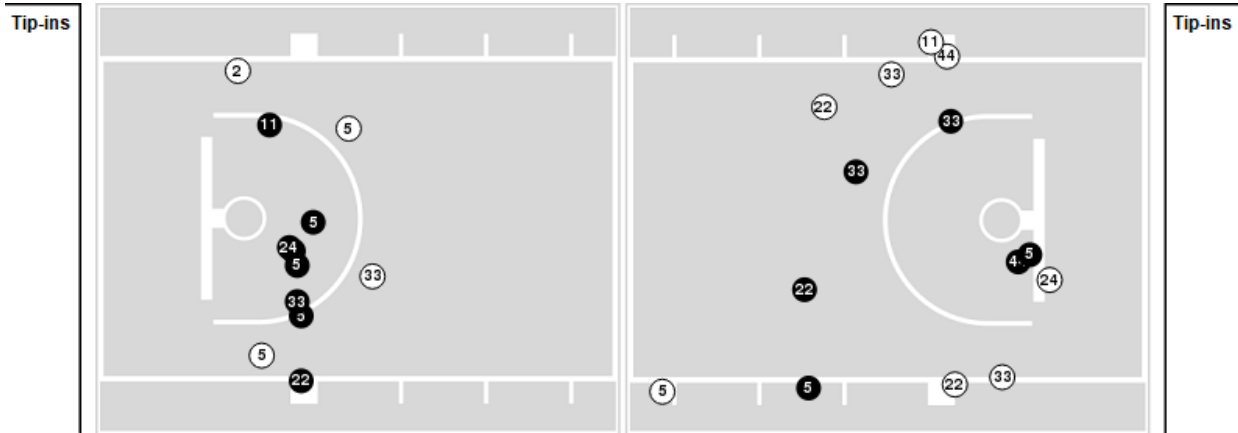

Blow Up Chart

● Made   ○ Missed   N - Player Number

Baylor	M/A	%
Field Goals	25/52	48
2 Points	18/34	53
3 Points	7/18	39
Free Throws	8/14	57

Baylor	M/A	%
Points in the Paint	24 (12 / 19)	63
Fast Break Points	5 (3/4)	75
Second Chance Points	6 (3/6)	50
Effective FG%	55