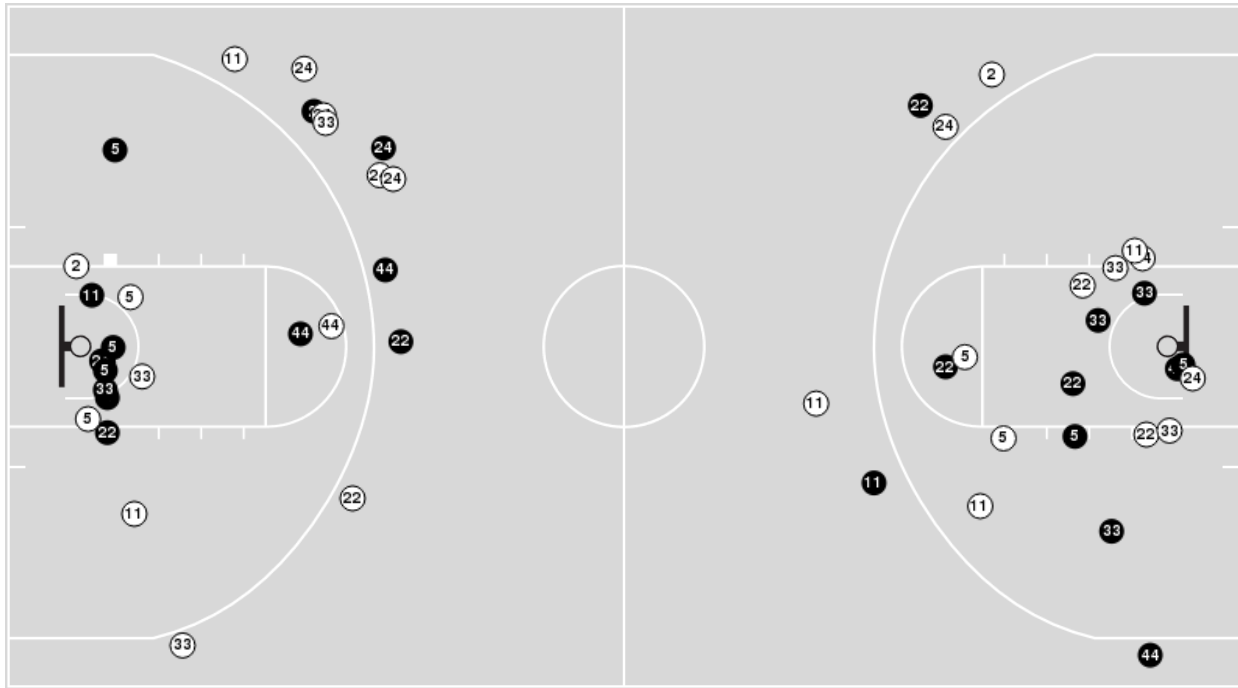

Players => AllFG Types=>AllResults=>All

Baylor

All Field Goals