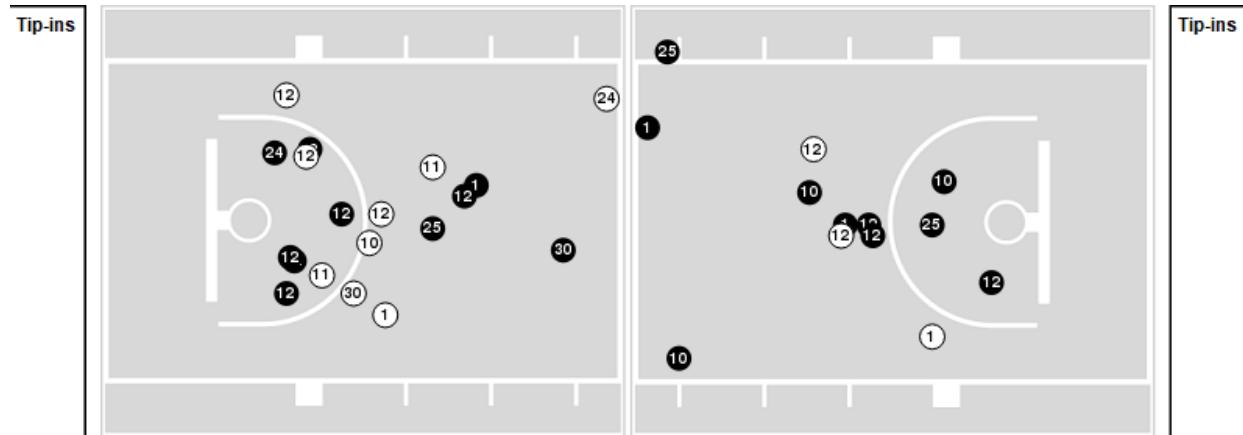

Blow Up Chart

● Made ○ Missed N - Player Number

BYU	M/A	%
Field Goals	30/57	53
2 Points	22/37	59
3 Points	8/20	40
Free Throws	10/13	77

BYU	M/A	%
Points in the Paint	38 (19 / 31)	61
Fast Break Points	7 (4/6)	67
Second Chance Points	8 (5/8)	62
Effective FG%	60