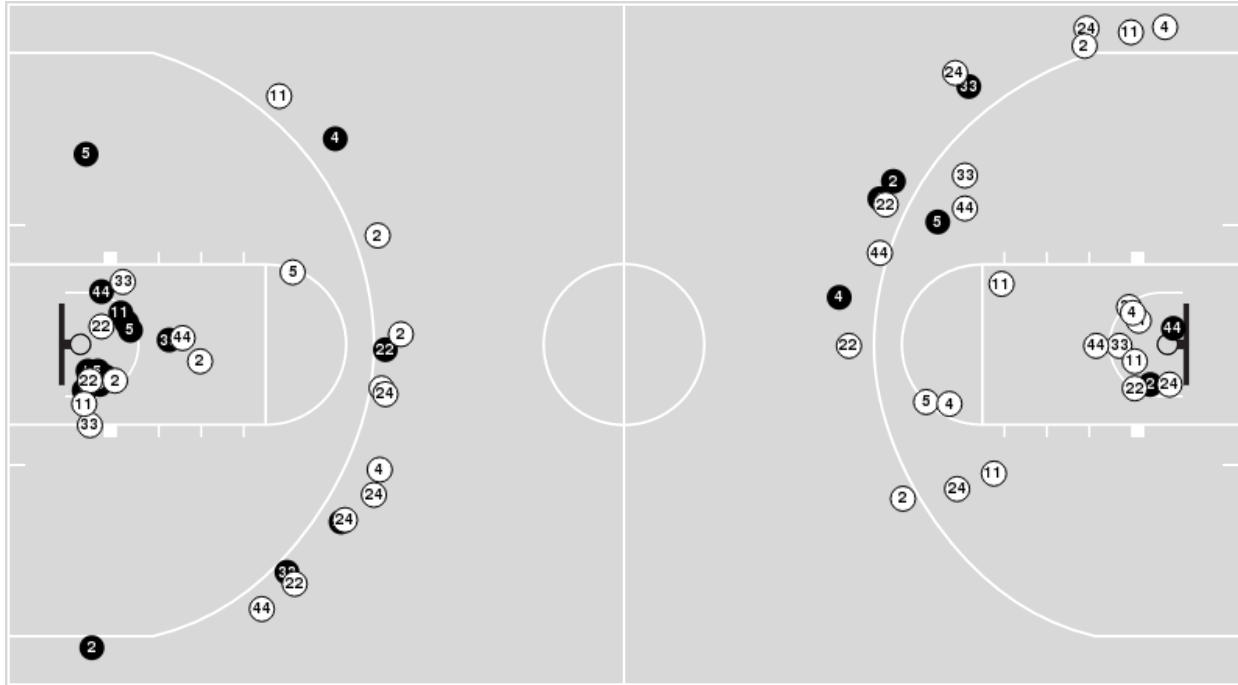

Baylor at BYU

02/07/24 Marriott Center, Provo
2023-24 Women's Basketball

Game Time: 7:00 PM
Game Duration: 2:12
Attendance: 1,525

Officials: Kevin Pethel, Teresa Turner, Brian Woods

Players => 1, 2, 3, 4, 5, 11, 12, 22, 24, 25, 30, 33, 44 FG Types=>All Results=>All

Baylor

All Field Goals