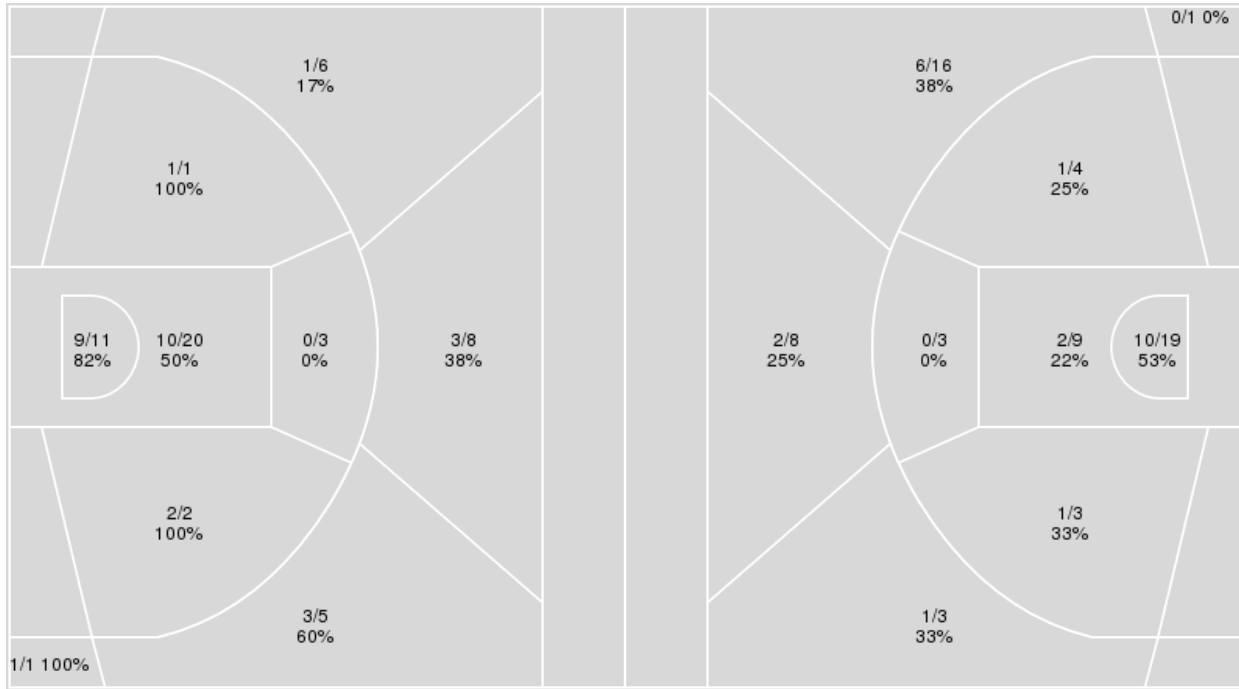

Baylor at BYU

02/07/24 Marriott Center, Provo
2023-24 Women's Basketball

Game Time: 7:00 PM
Game Duration: 2:12
Attendance: 1,525

Officials: Kevin Pethel, Teresa Turner, Brian Woods

{ Players => 1, 2, 3, 4, 5, 10, 11, 12, 15, 20, 21, 24, 25, 30; } FG Types => All; Results => All;

{ Players => 1, 2, 3, 4, 5, 11, 12, 22, 24, 25, 30, 33, 44; } FG Types => All; Results => All;

BYU

Baylor

BYU	M/A	%
Field Goals	30/57	53
2 Points	22/37	59
3 Points	8/20	40
Free Throws	10/13	77

Baylor	M/A	%
Field Goals	23/66	35
2 Points	14/38	37
3 Points	9/28	32
Free Throws	11/16	69