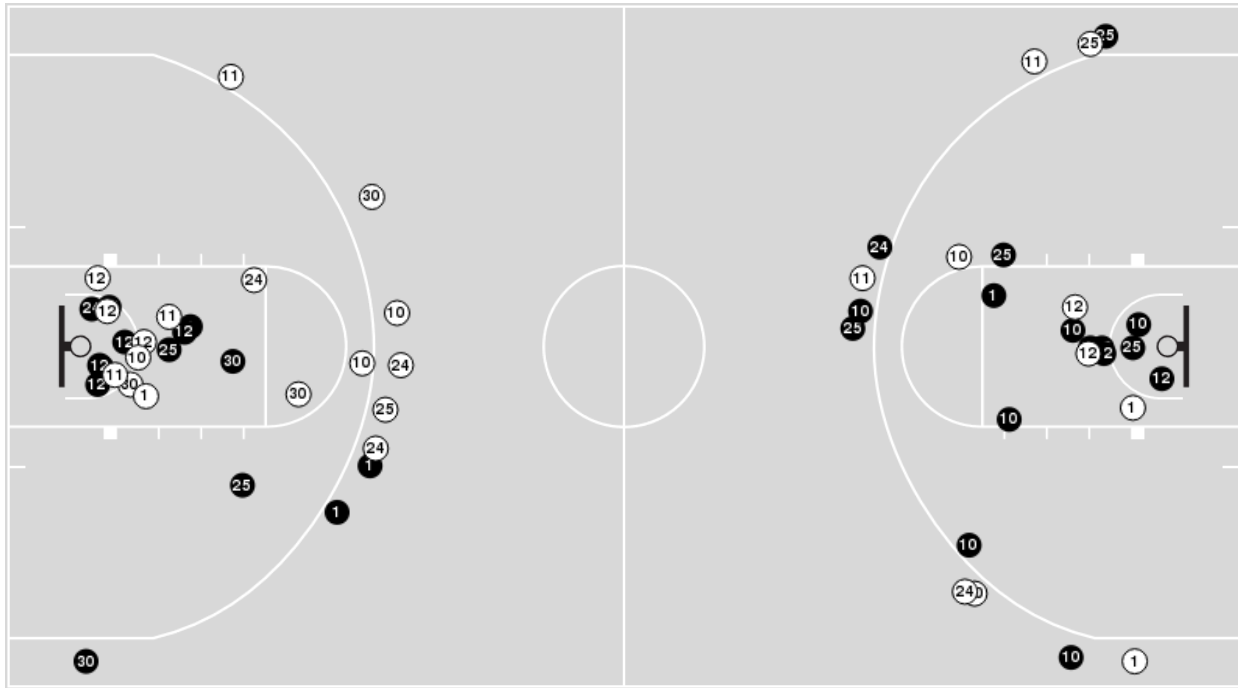

Baylor at BYU

02/07/24 Marriott Center, Provo
2023-24 Women's Basketball

Game Time: 7:00 PM
Game Duration: 2:12
Attendance: 1,525

Officials: Kevin Pethel, Teresa Turner, Brian Woods

Players => 1, 2, 3, 4, 5, 10, 11, 12, 15, 20, 21, 24, 25, 30FG Types=>AllResults=>All

BYU

All Field Goals