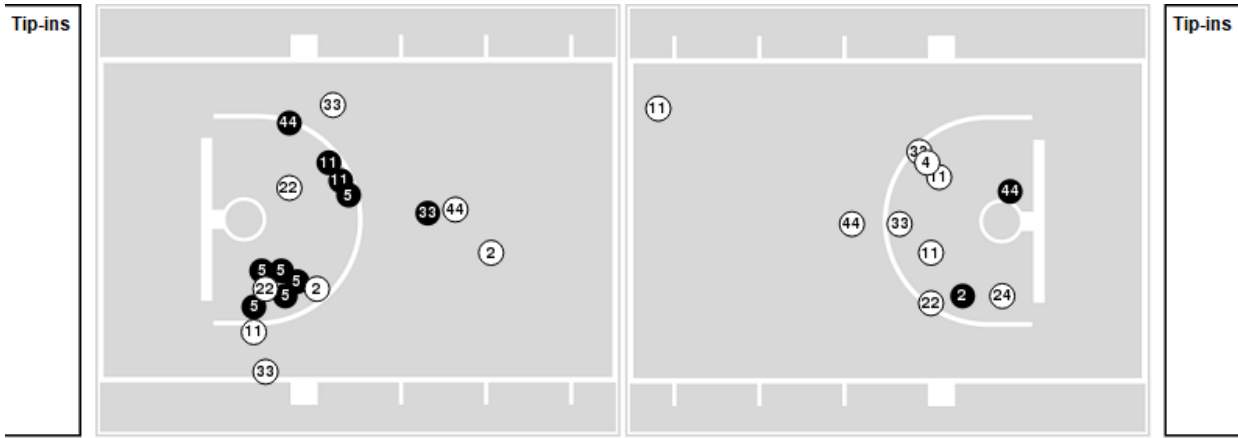

Blow Up Chart

● Made   ○ Missed   N - Player Number

Baylor	M/A	%
Field Goals	23/66	35
2 Points	14/38	37
3 Points	9/28	32
Free Throws	11/16	69

Baylor	M/A	%
Points in the Paint	24 (12 / 28)	43
Fast Break Points	4 (2/2)	100
Second Chance Points	7 (3/8)	38
Effective FG%	42