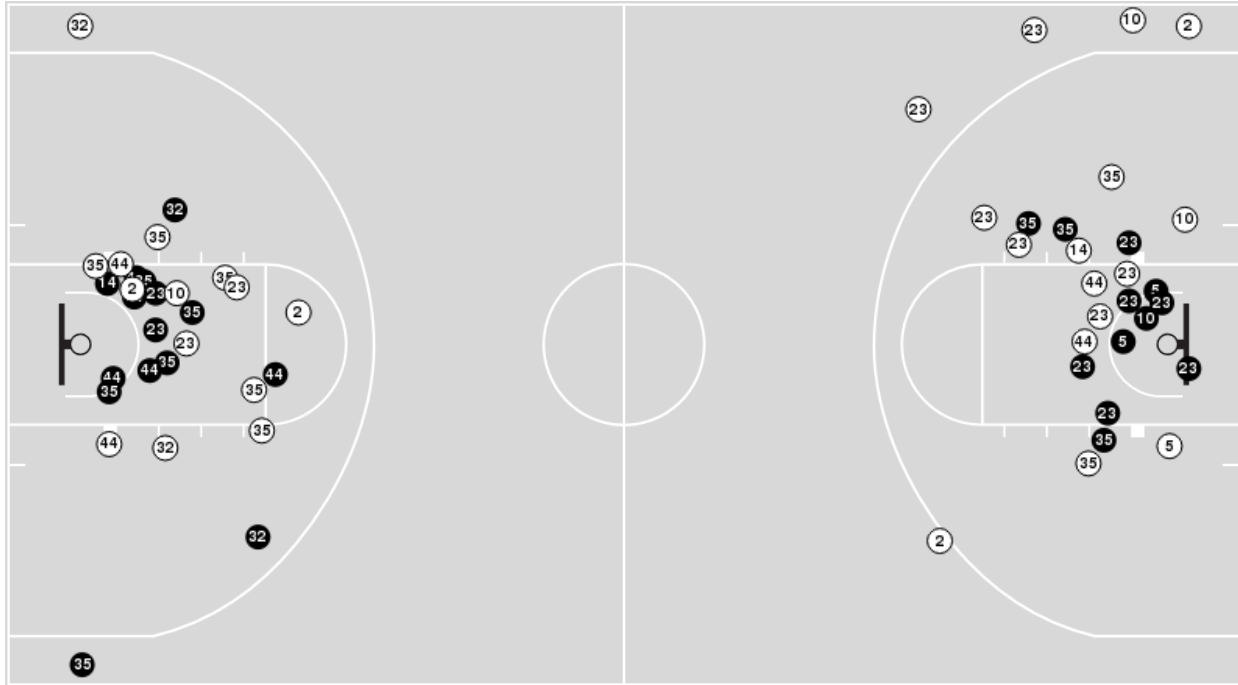

Texas at Baylor

02/01/24 Foster Pavilion, Waco
2023-24 Women's Basketball

Game Time: 7:30 PM
Game Duration: 1:59
Attendance: 6,015

Officials: Felicia Grinter, Brian Hall, Julie Krommenhoek

Players => 2, 3, 5, 8, 10, 13, 14, 20, 21, 23, 25, 32, 35, 44, 50FG Types=>AllResults=>All

Texas

All Field Goals