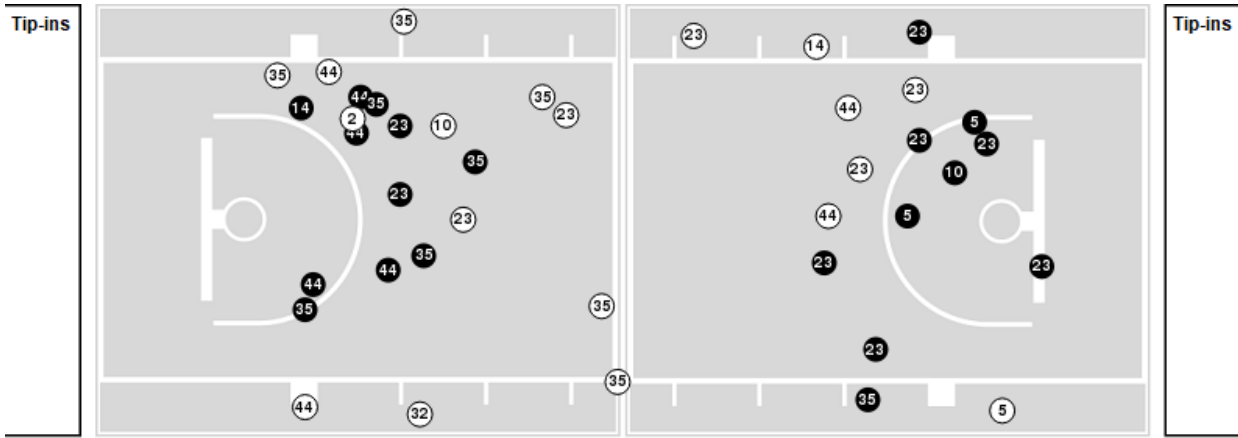

Blow Up Chart

● Made   ○ Missed   N - Player Number

Texas	M/A	%
Field Goals	27/57	47
2 Points	26/50	52
3 Points	1/7	14
Free Throws	12/18	67

Texas	M/A	%
Points in the Paint	38 (19 / 31)	61
Fast Break Points	6 (5/6)	83
Second Chance Points	5 (3/9)	33
Effective FG%	48