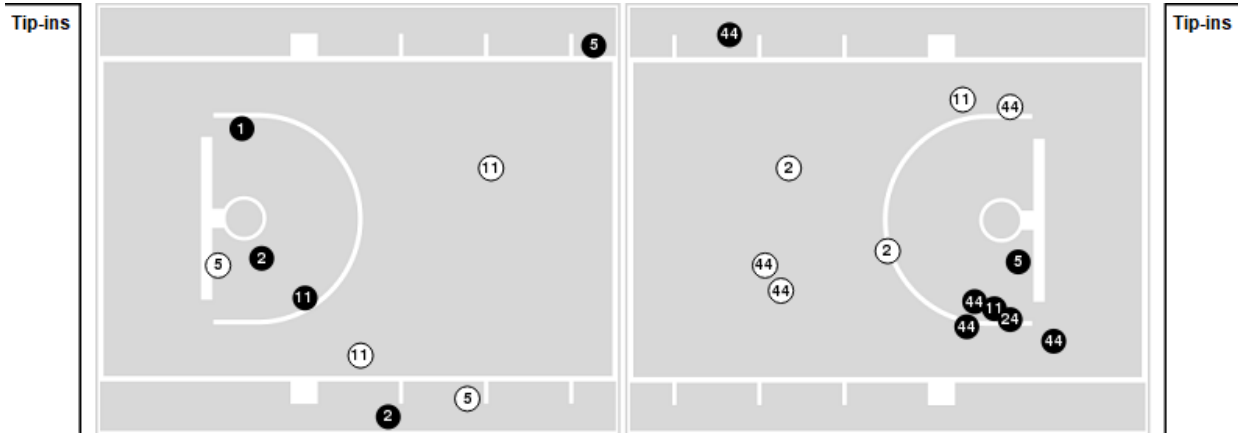

Texas at Baylor

02/01/24 Foster Pavilion, Waco
2023-24 Women's Basketball

Officials: Felicia Grinter, Brian Hall, Julie Krommenhoek

Players => AllFG Types=>AllResults=>All

Baylor

All Field Goals

Blow Up Chart