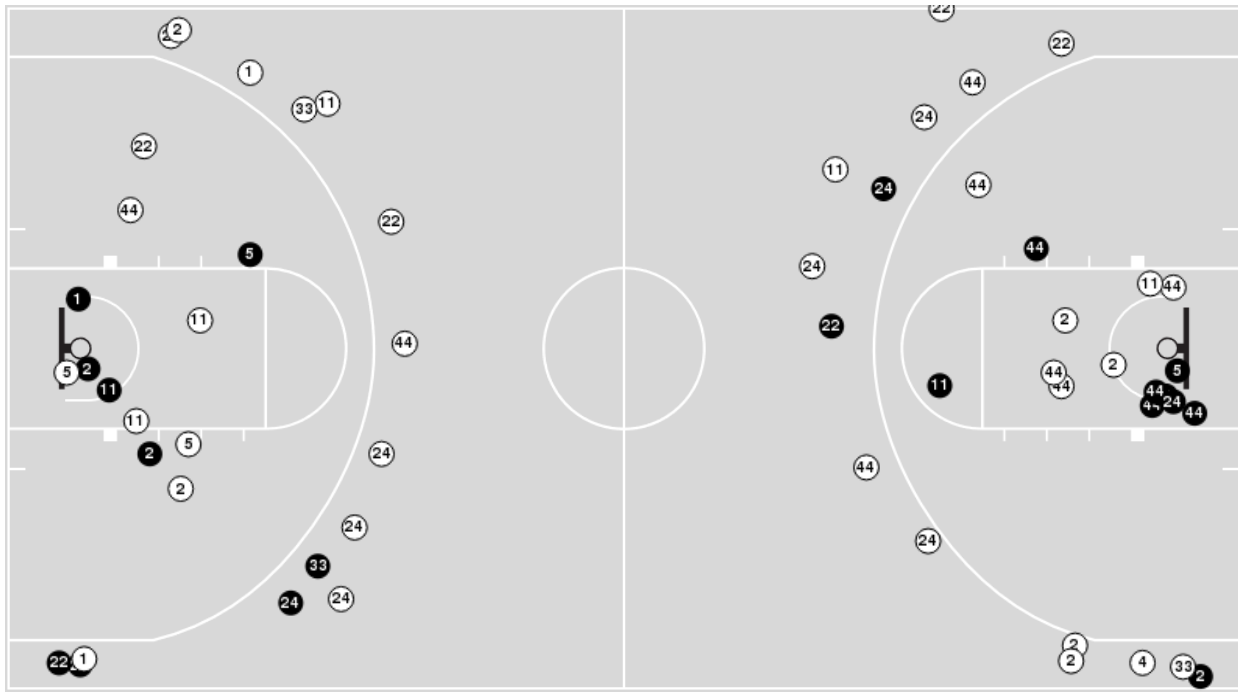

Texas at Baylor

02/01/24 Foster Pavilion, Waco
2023-24 Women's Basketball

Officials: Felicia Grinter, Brian Hall, Julie Krommenhoek

Players => AllFG Types=>AllResults=>All

Baylor

All Field Goals

Blow Up Chart