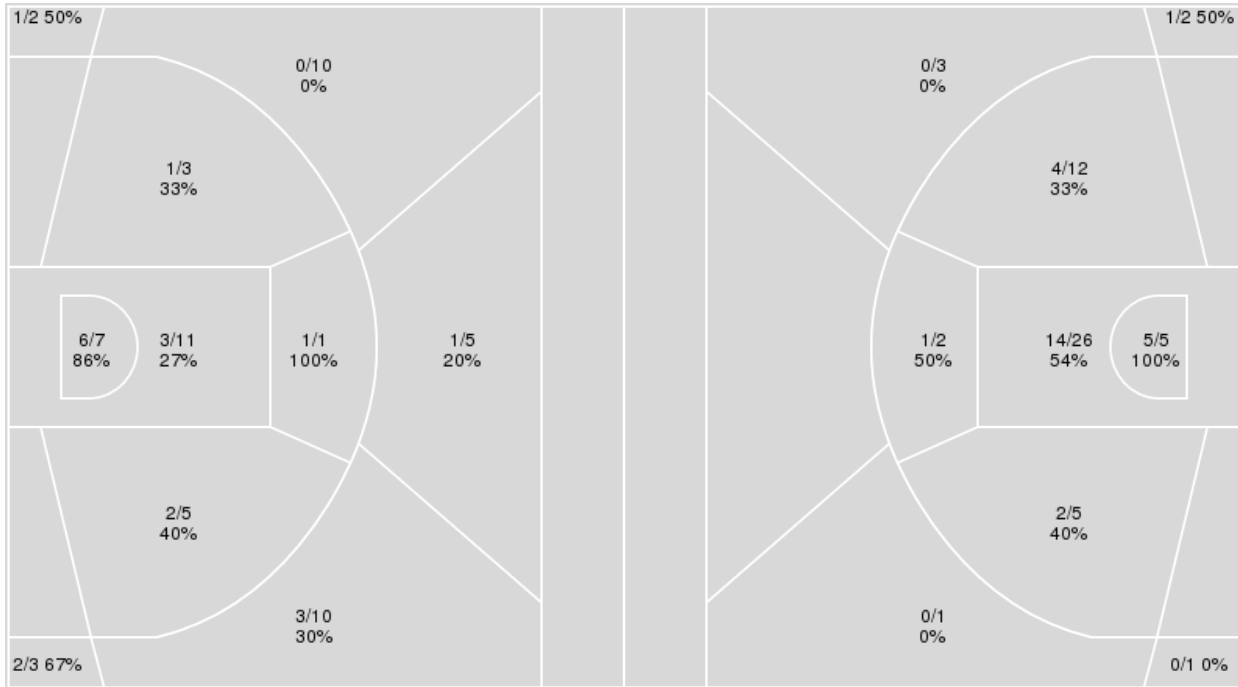

Texas at Baylor

02/01/24 Foster Pavilion, Waco
2023-24 Women's Basketball

Game Time: 7:30 PM
Game Duration: 1:59
Attendance: 6,015

Officials: Felicia Grinter, Brian Hall, Julie Krommenhoek

{ Players => All; } FG Types => All; Results => All;

{ Players => 2, 3, 5, 8, 10, 13, 14, 20, 21, 23, 25, 32, 35, 44, 50; } FG
Types => All; Results => All;

Baylor

Texas

Baylor	M/A	%
Field Goals	20/57	35
2 Points	13/27	48
3 Points	7/30	23
Free Throws	8/15	53

Texas	M/A	%
Field Goals	27/57	47
2 Points	26/50	52
3 Points	1/7	14
Free Throws	12/18	67