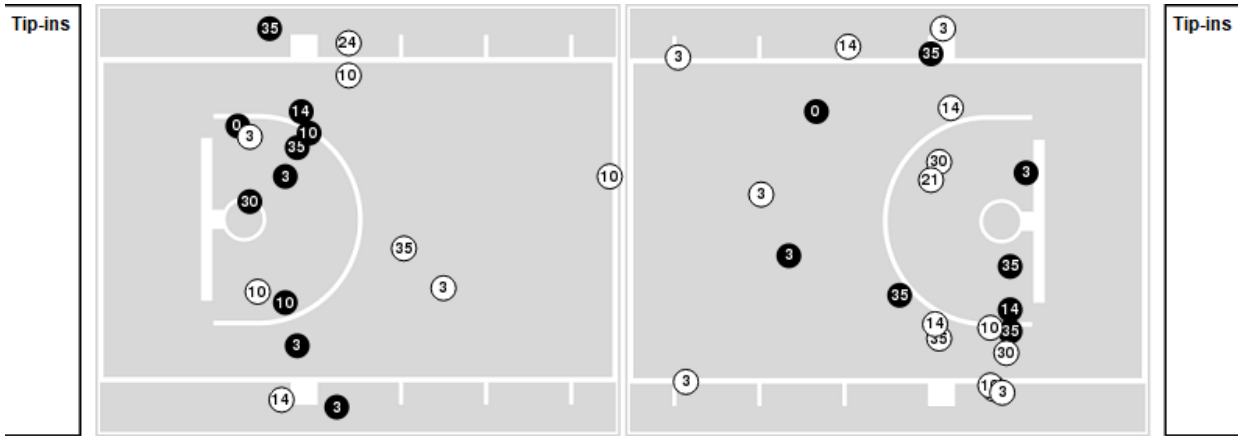

Blow Up Chart

● Made   ○ Missed   N - Player Number

UCF	M/A	%
Field Goals	28/62	45
2 Points	22/51	43
3 Points	6/11	55
Free Throws	12/15	80

UCF	M/A	%
Points in the Paint	30 (15 / 30)	50
Fast Break Points	12 (7/8)	88
Second Chance Points	6 (3/6)	50
Effective FG%	50