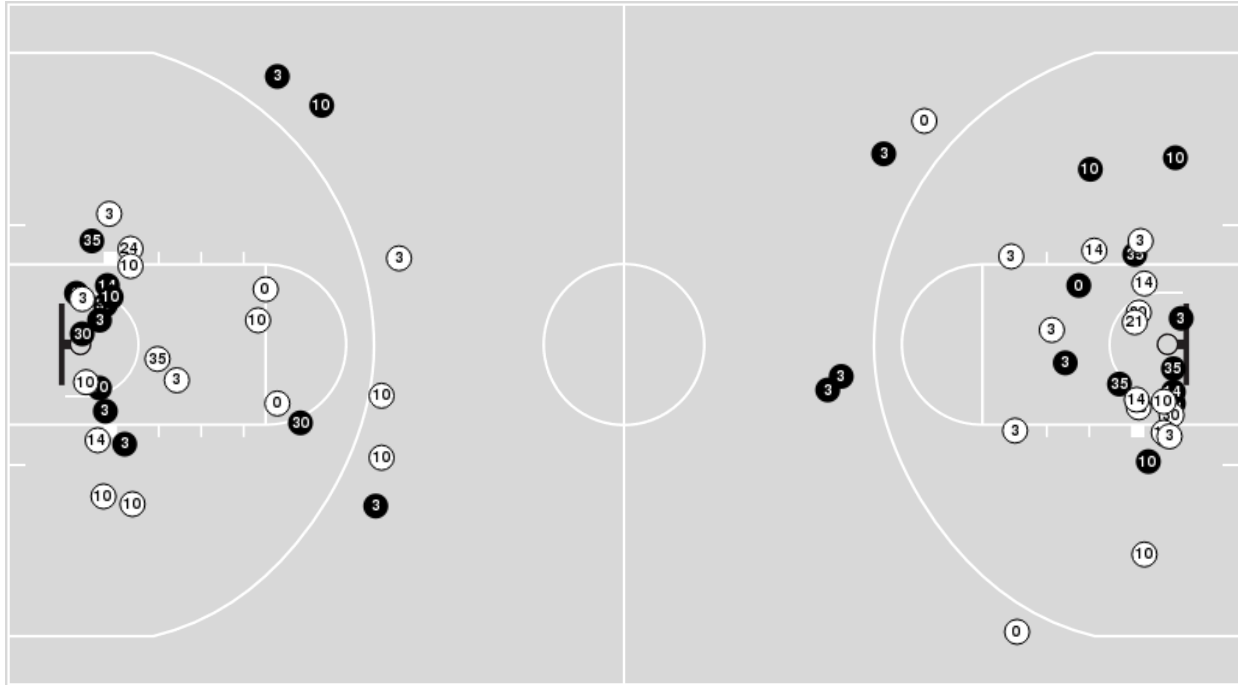

UCF at Baylor

01/20/24 Foster Pavilion, Waco
2023-24 Women's Basketball

Game Time: 2:00 PM
Game Duration: 2:03
Attendance: 5,089

Officials: Eric Brewton, Nykeshia Thompson, Doug Knight

Players => AllFG Types=>AllResults=>All
UCF

All Field Goals