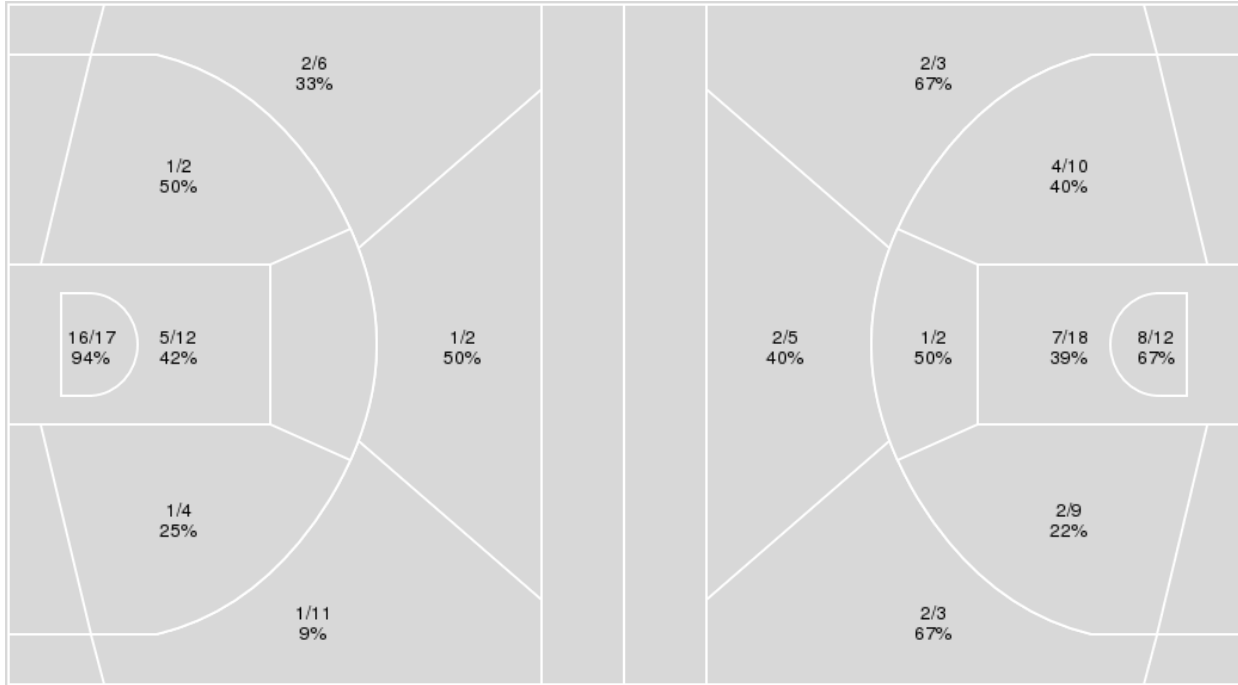

UCF at Baylor

01/20/24 Foster Pavilion, Waco
2023-24 Women's Basketball

Game Time: 2:00 PM
Game Duration: 2:03
Attendance: 5,089

Officials: Eric Brewton, Nykeshia Thompson, Doug Knight

{ Players => All; } FG Types => All; Results => All;

{ Players => All; } FG Types => All; Results => All;

Baylor

UCF

Baylor	M/A	%
Field Goals	27/54	50
2 Points	23/35	66
3 Points	4/19	21
Free Throws	19/26	73

UCF	M/A	%
Field Goals	28/62	45
2 Points	22/51	43
3 Points	6/11	55
Free Throws	12/15	80