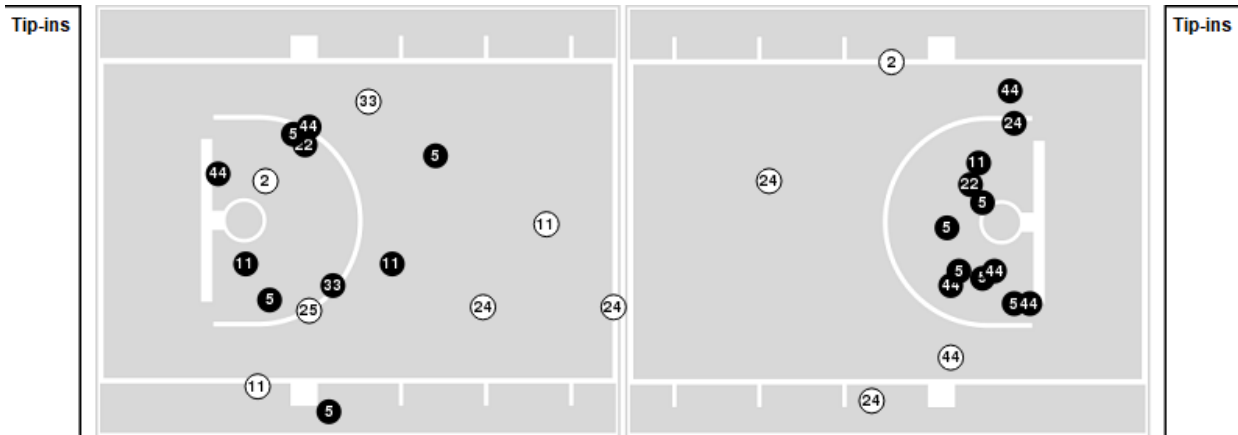

Blow Up Chart

● Made ○ Missed N - Player Number

Baylor	M/A	%
Field Goals	27/54	50
2 Points	23/35	66
3 Points	4/19	21
Free Throws	19/26	73

Baylor	M/A	%
Points in the Paint	42 (21 / 29)	72
Fast Break Points	12 (10/12)	83
Second Chance Points	11 (8/11)	73
Effective FG%	54