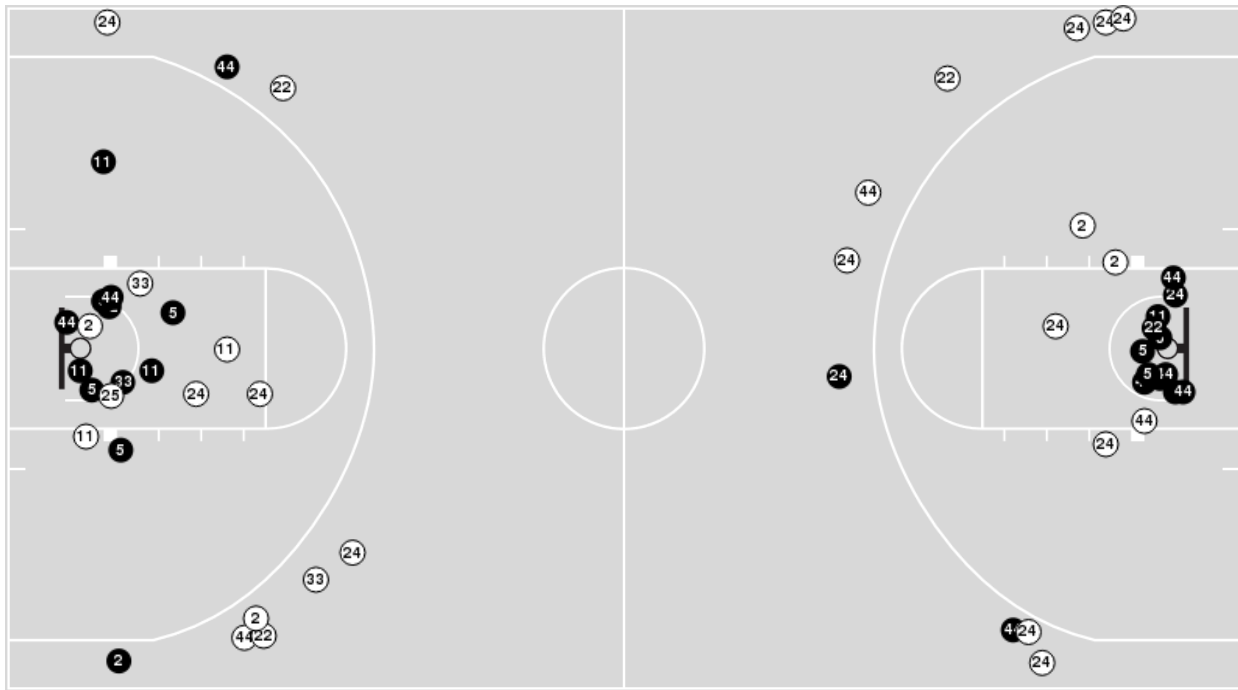

UCF at Baylor

01/20/24 Foster Pavilion, Waco
2023-24 Women's Basketball

Game Time: 2:00 PM
Game Duration: 2:03
Attendance: 5,089

Officials: Eric Brewton, Nykeshia Thompson, Doug Knight

Players => AllFG Types=>AllResults=>All

Baylor

All Field Goals