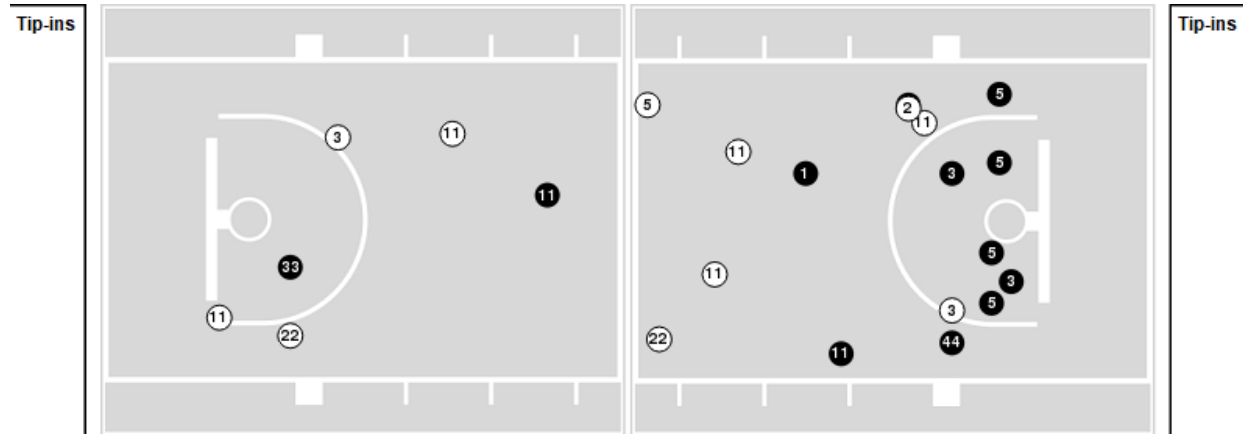

Blow Up Chart

● Made   ○ Missed   N - Player Number

#4 Baylor	M/A	%
Field Goals	25/63	40
2 Points	17/33	52
3 Points	8/30	27
Free Throws	5/8	62

#4 Baylor	M/A	%
Points in the Paint	24 (12 / 23)	52
Fast Break Points	2 (1/3)	33
Second Chance Points	5 (3/6)	50
Effective FG%	46