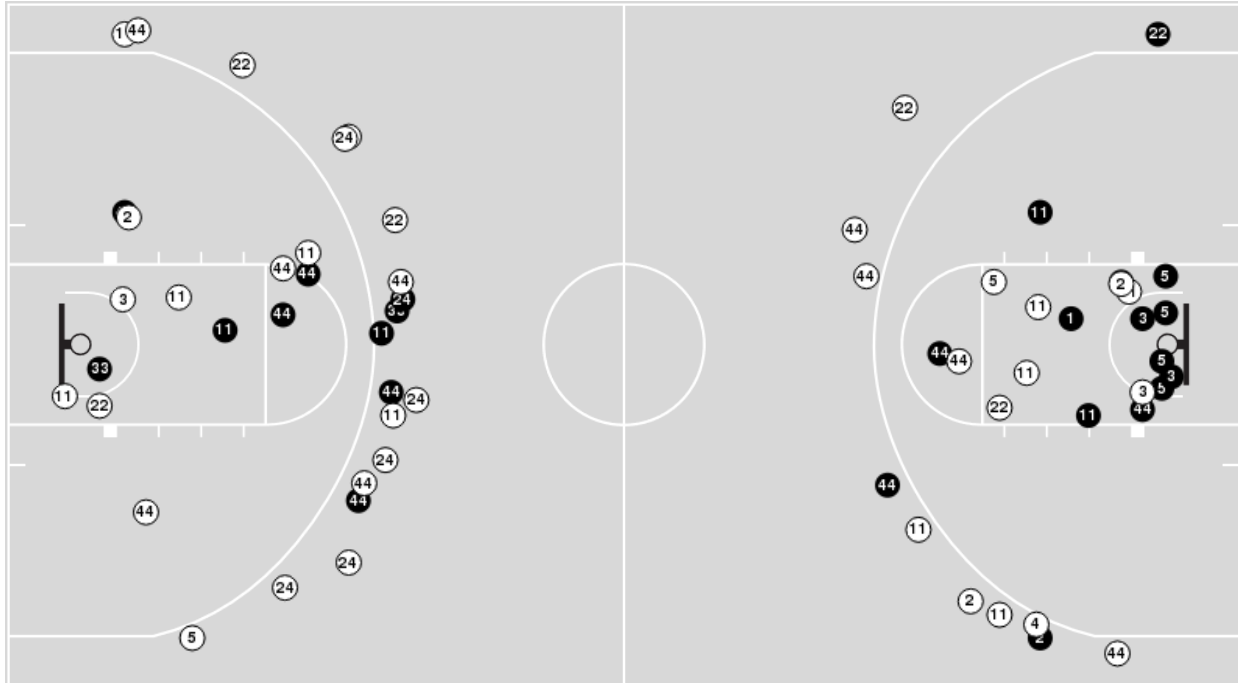

Players => AllFG Types=>AllResults=>All
#4 Baylor

All Field Goals