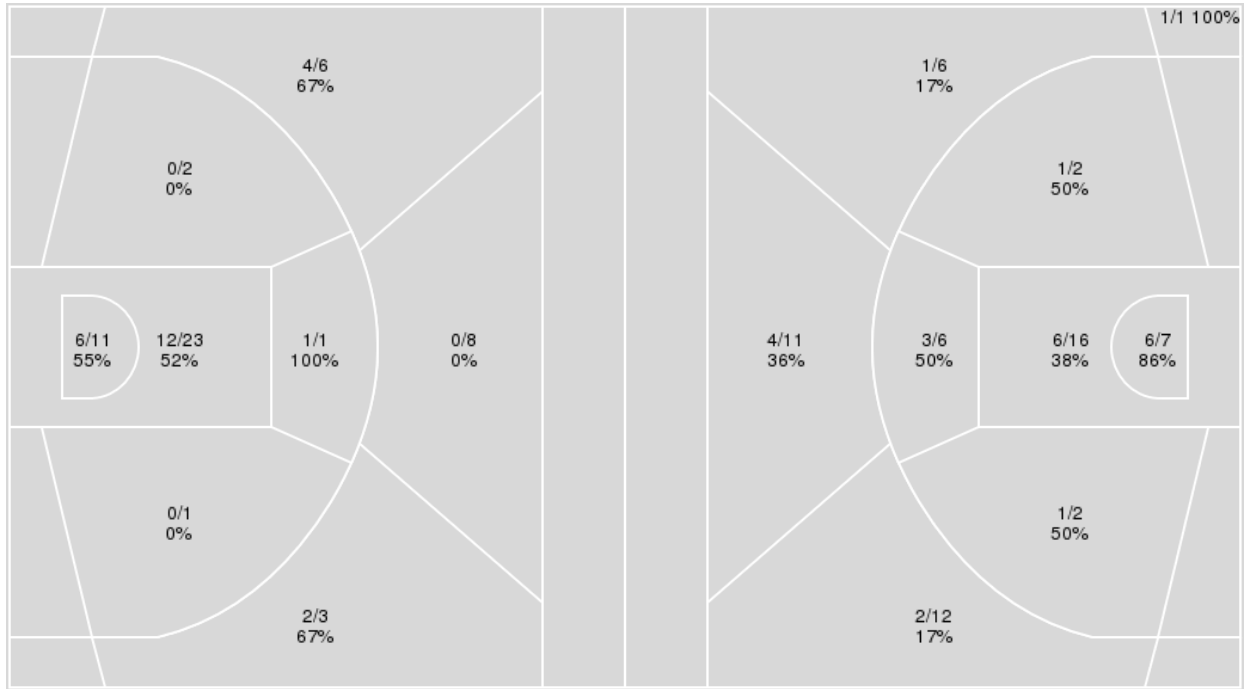

Officials: Maj Forsberg, Gina Cross, Roy Gulbeyan

{ Players => 0, 1, 2, 3, 4, 5, 11, 12, 13, 15, 23, 24, 55; } FG Types => All; Results => All;

{ Players => All; } FG Types => All; Results => All;

Iowa State

#4 Baylor

Iowa State	M/A	%
Field Goals	25/55	45
2 Points	19/38	50
3 Points	6/17	35
Free Throws	10/14	71

#4 Baylor	M/A	%
Field Goals	25/63	40
2 Points	17/33	52
3 Points	8/30	27
Free Throws	5/8	62