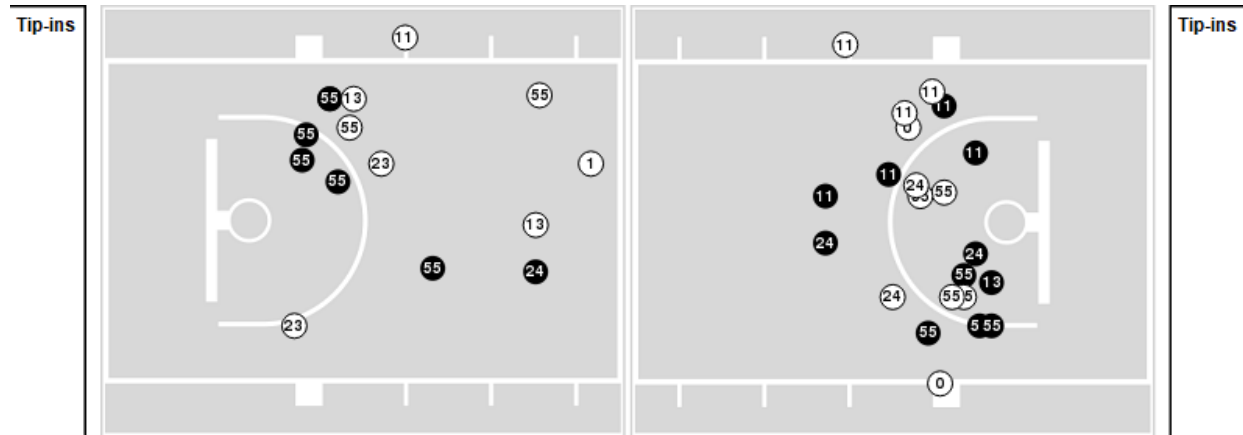

Blow Up Chart

● Made ○ Missed N - Player Number

Iowa State	M/A	%
Field Goals	25/55	45
2 Points	19/38	50
3 Points	6/17	35
Free Throws	10/14	71

Iowa State	M/A	%
Points in the Paint	36 (18 / 34)	53
Fast Break Points	0 (0/0)	0
Second Chance Points	5 (2/5)	40
Effective FG%	51