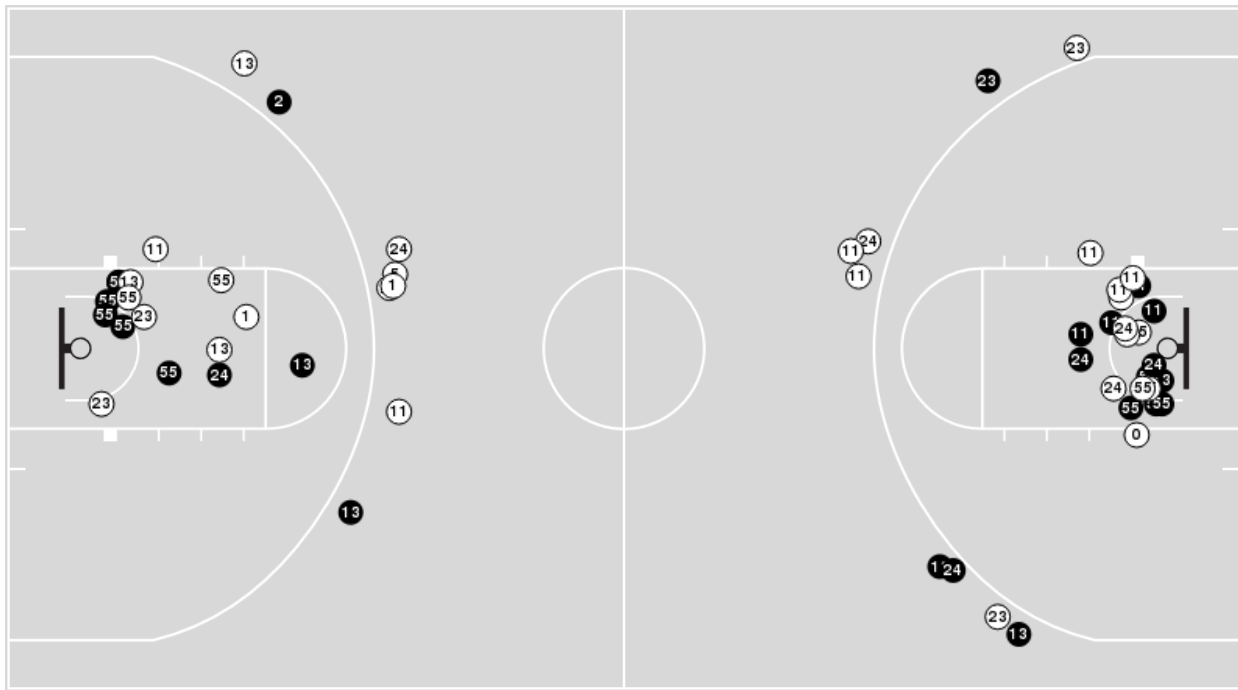

Officials: Maj Forsberg, Gina Cross, Roy Gulbeyan

Players => 0, 1, 2, 3, 4, 5, 11, 12, 13, 15, 23, 24, 55 FG Types=>All Results=>All

Iowa State

All Field Goals