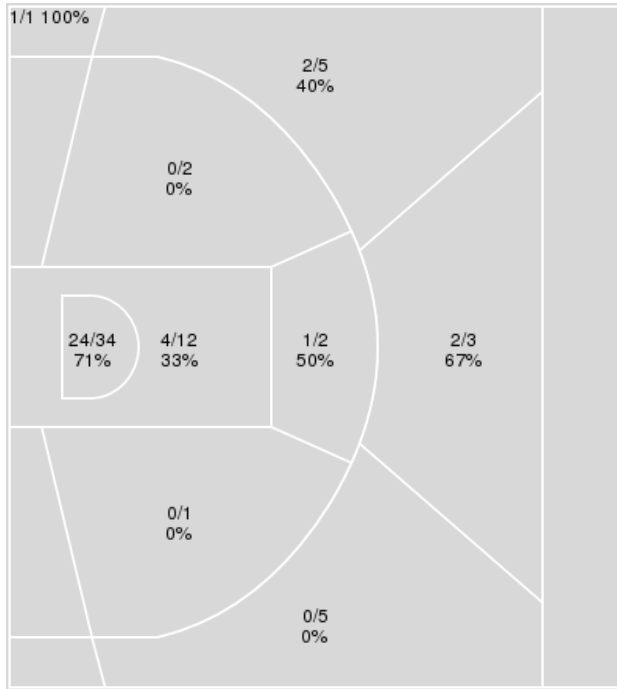

Baylor at Kansas

01/10/24 Allen Fieldhouse, Lawrence
2023-24 Women's Basketball

Game Time: 6:32 PM
Game Duration: 1:54
Attendance: 2,971

Officials: Felicia Grinter, Kevin Pethtel, Eric Brewton

{ Players => 0, 1, 5, 6, 7, 12, 13, 14, 15, 23, 25, 32, 33; } FG Types => All; Results => All;
All; Results => All;

Kansas