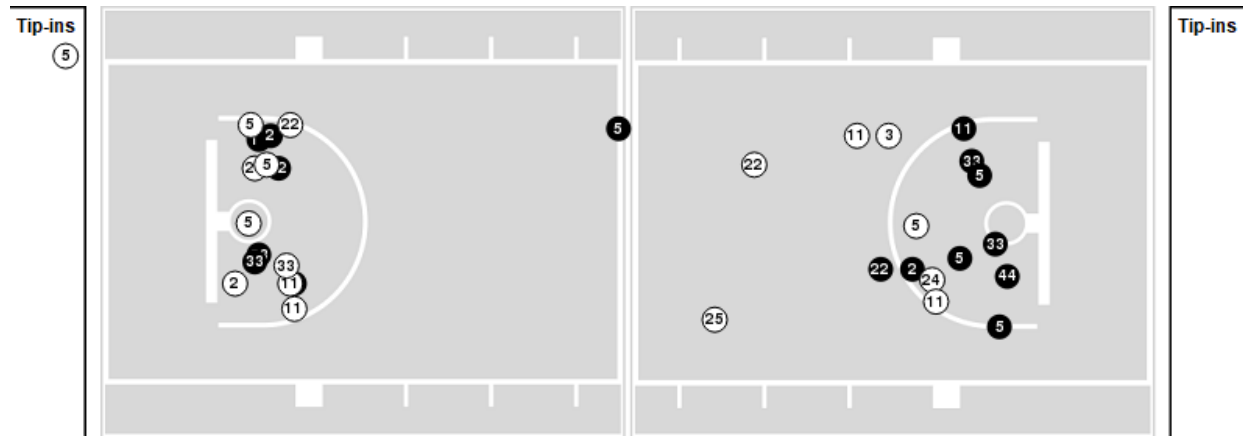

Blow Up Chart

● Made   ○ Missed   N - Player Number

Baylor	M/A	%
Field Goals	23/63	37
2 Points	18/38	47
3 Points	5/25	20
Free Throws	15/17	88

Baylor	M/A	%
Points in the Paint	32 (16 / 32)	50
Fast Break Points	6 (3/4)	75
Second Chance Points	11 (7/10)	70
Effective FG%	40