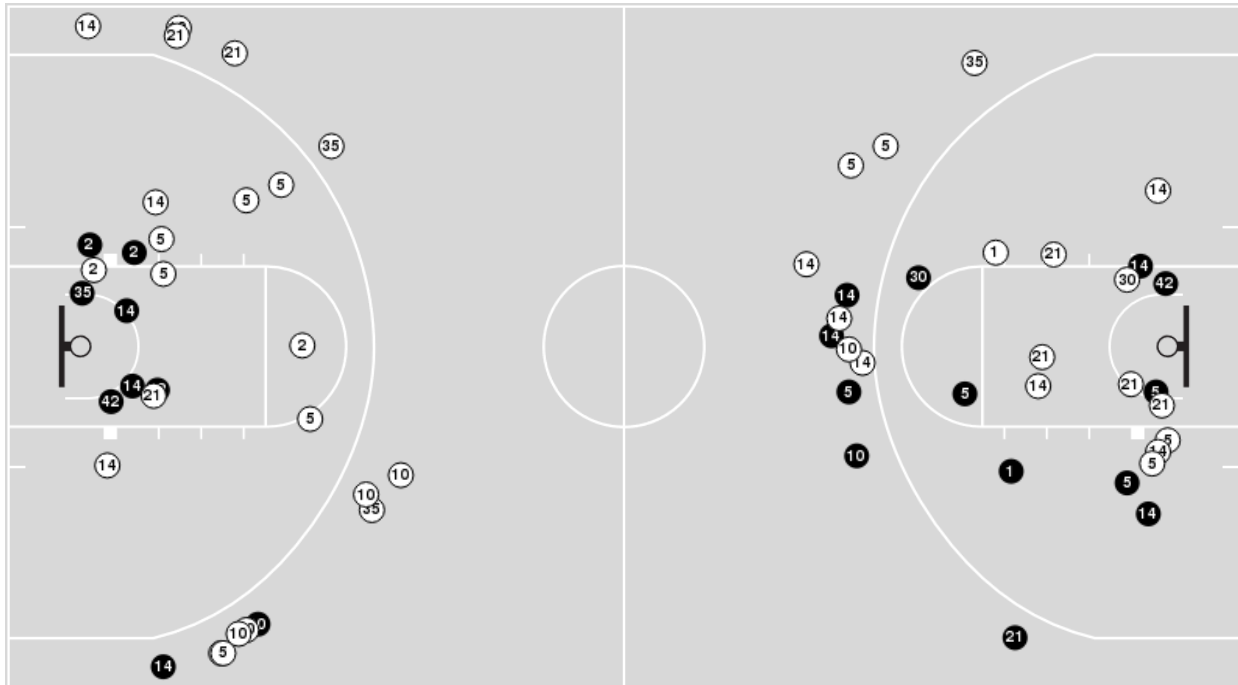

Houston at Baylor

01/06/24 Foster Pavilion, Waco
2023-24 Women's Basketball

Game Time: 2:00 PM
Game Duration: 1:50
Attendance: 4,530

Officials: Dee Kantner, Cameron Inouye, Brian Hall

Players => AllFG Types=>AllResults=>All

Houston

All Field Goals