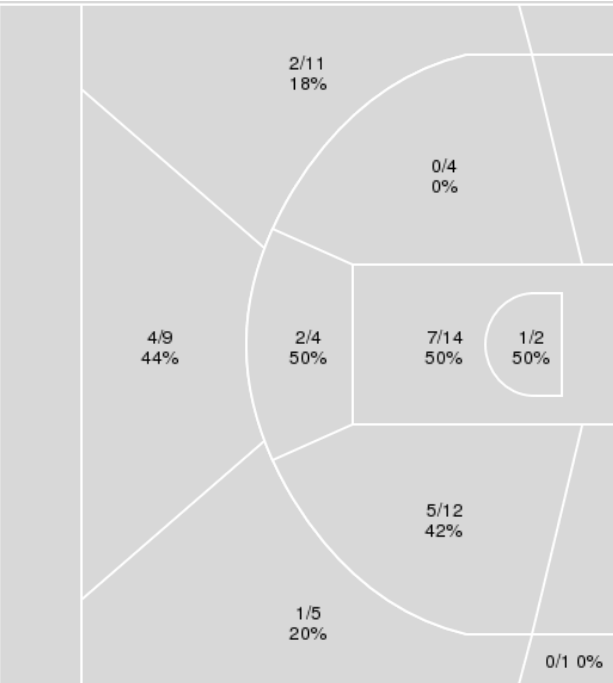

Houston

Baylor	M/A	%
Field Goals	32/56	57
2 Points	24/37	65
3 Points	8/19	42
Free Throws	15/18	83

Houston	M/A	%
Field Goals	22/62	35
2 Points	15/36	42
3 Points	7/26	27
Free Throws	7/15	47