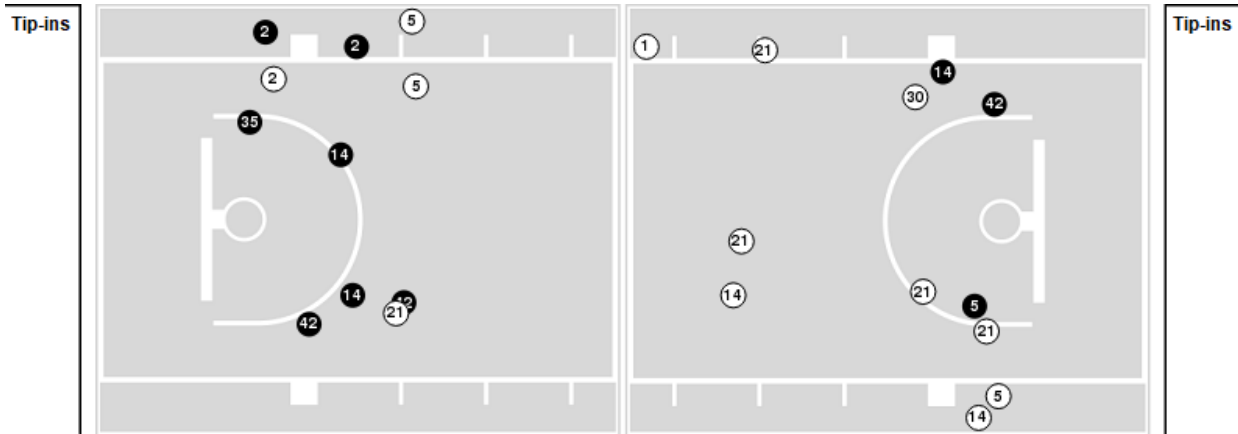

Blow Up Chart

● Made   ○ Missed   N - Player Number

Houston	M/A	%
Field Goals	22/62	35
2 Points	15/36	42
3 Points	7/26	27
Free Throws	7/15	47

Houston	M/A	%
Points in the Paint	16 (8 / 16)	50
Fast Break Points	4 (3/3)	100
Second Chance Points	7 (4/8)	50
Effective FG%	41