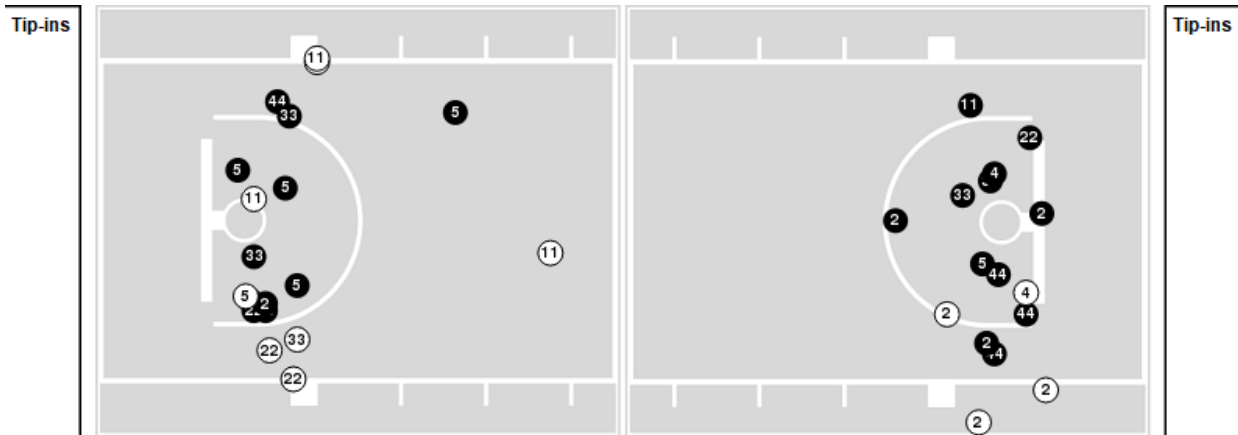

Blow Up Chart

● Made   ○ Missed   N - Player Number

Baylor	M/A	%
Field Goals	32/56	57
2 Points	24/37	65
3 Points	8/19	42
Free Throws	15/18	83

Baylor	M/A	%
Points in the Paint	46 (23 / 30)	77
Fast Break Points	14 (8/10)	80
Second Chance Points	12 (6/8)	75
Effective FG%	64