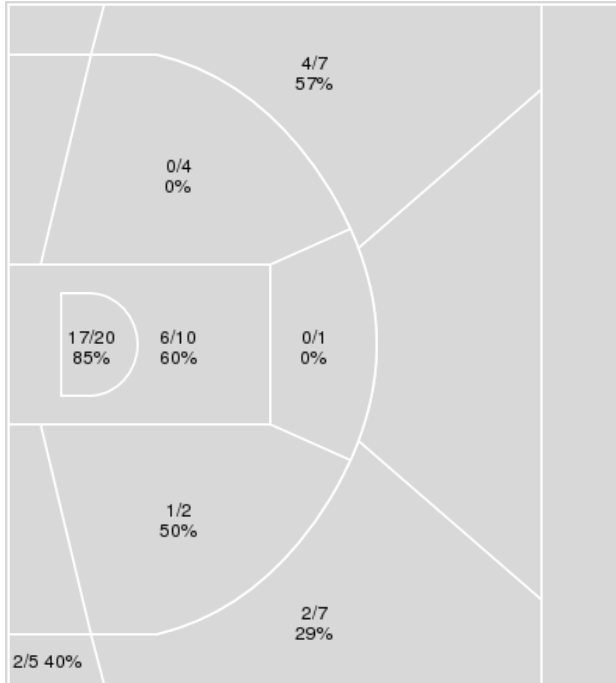

Houston at Baylor

01/06/24 Foster Pavilion, Waco
2023-24 Women's Basketball

Game Time: 2:00 PM
Game Duration: 1:50
Attendance: 4,530

Officials: Dee Kantner, Cameron Inouye, Brian Hall

{ Players => All; } FG Types => All; Results => All;

{ Players => All; } FG Types => All; Results => All;

Baylor