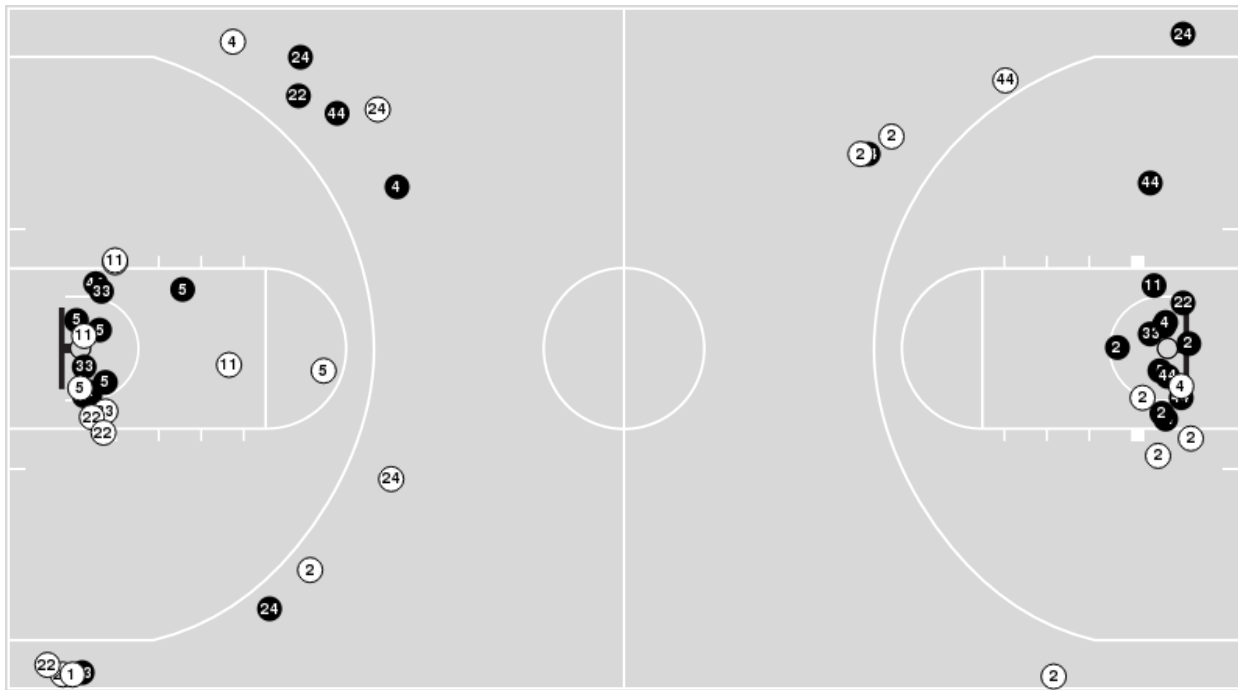

Houston at Baylor

01/06/24 Foster Pavilion, Waco
2023-24 Women's Basketball

Game Time: 2:00 PM
Game Duration: 1:50
Attendance: 4,530

Officials: Dee Kantner, Cameron Inouye, Brian Hall

Players => AllFG Types=>AllResults=>All

Baylor

All Field Goals