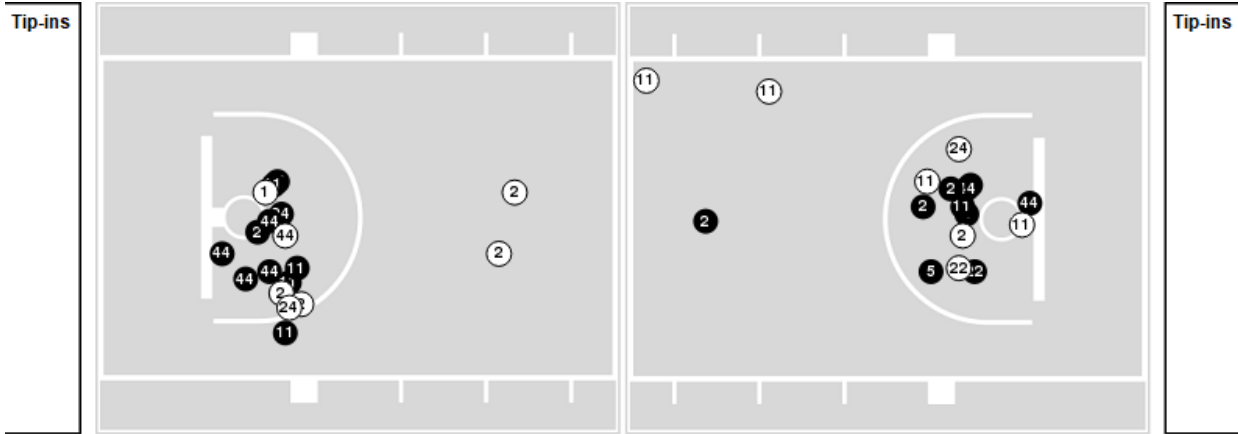

Baylor at Texas

12/30/23 Moody Center, Austin
2023-24 Women's Basketball

Officials: Dee Kanter, Maj Forsberg, Jesse Dickerson

Players => AllFG Types=>AllResults=>All

Baylor

All Field Goals

Blow Up Chart

● Made ○ Missed N - Player Number