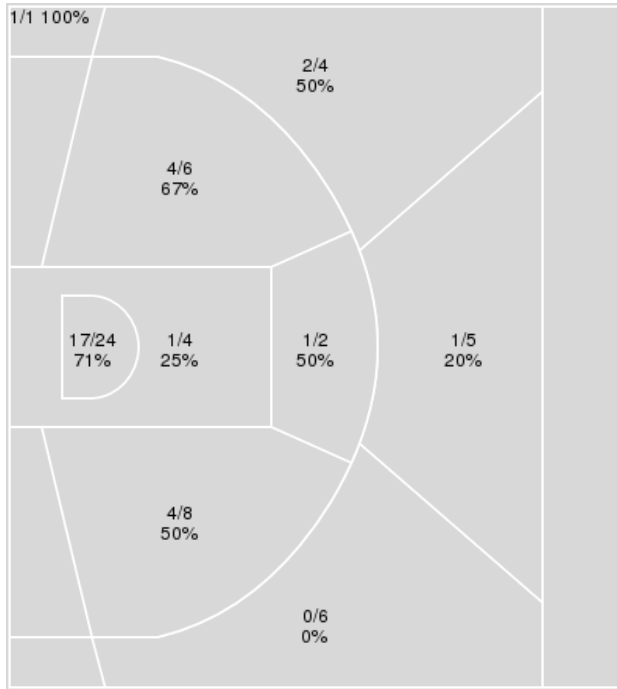

Baylor at Texas

12/30/23 Moody Center, Austin
2023-24 Women's Basketball

Game Time: 1:00 PM
Game Duration: 2:10
Attendance: 8,207

Officials: Dee Kanter, Maj Forsberg, Jesse Dickerson

{ Players => 2, 3, 5, 8, 10, 13, 14, 20, 21, 23, 25, 32, 35, 44, 50; } FG
Types => All; Results => All;

{ Players => All; } FG Types => All; Results => All;

Texas