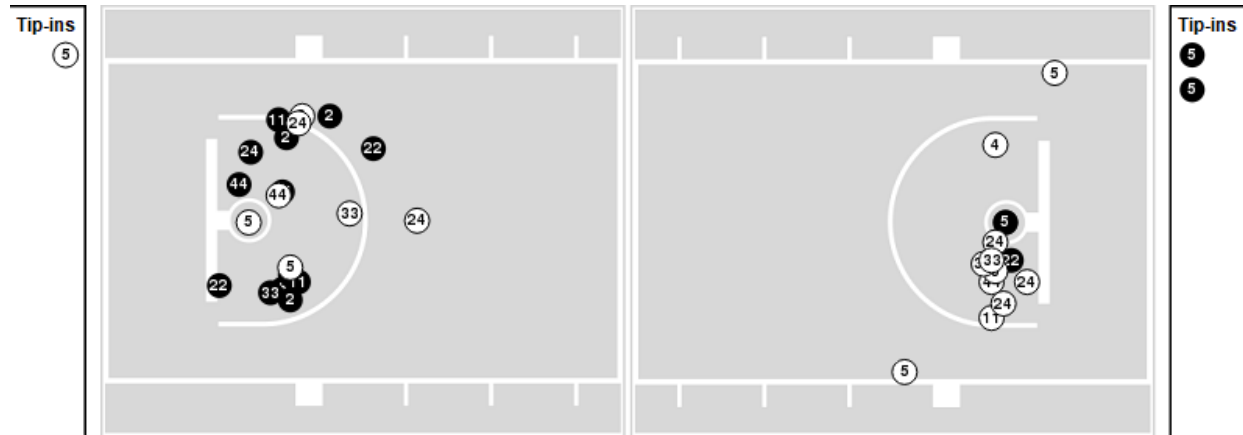

Blow Up Chart

● Made   ○ Missed   N - Player Number

Baylor	M/A	%
Field Goals	28/61	46
2 Points	18/41	44
3 Points	10/20	50
Free Throws	9/11	82

Baylor	M/A	%
Points in the Paint	34 (17 / 35)	49
Fast Break Points	6 (5/7)	71
Second Chance Points	8 (4/8)	50
Effective FG%	54