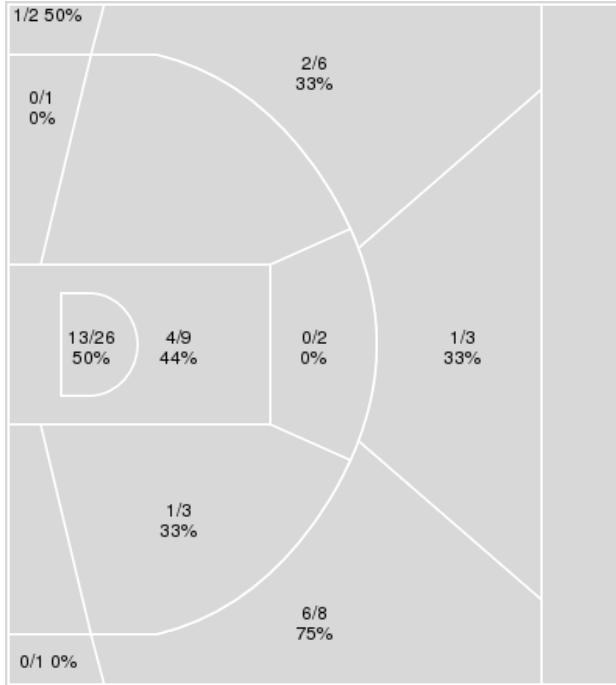

Miami (FL) at Baylor

12/16/23 Frost Bank Center, San Antonio
2023-24 Women's Basketball

Game Time: 4:00 PM
Game Duration: 1:54
Attendance: 2,279

Officials: Julie Krommenhoek, Eric Brewton, Bruce Morris

{ Players => All; } FG Types => All; Results => All;

{ Players => All; } FG Types => All; Results => All;

Baylor