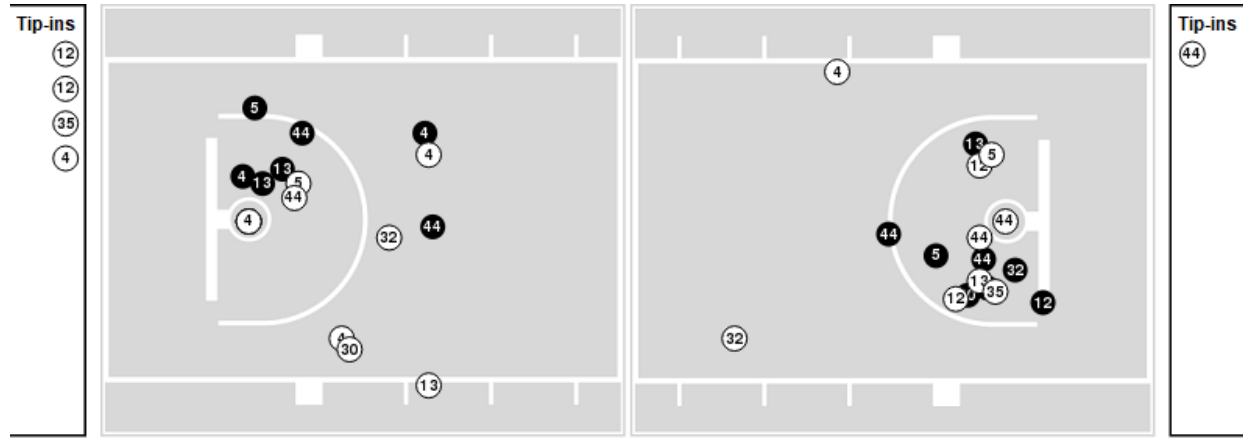

Blow Up Chart

● Made ○ Missed N - Player Number

Miami (FL)	M/A	%
Field Goals	22/63	35
2 Points	19/47	40
3 Points	3/16	19
Free Throws	10/13	77

Miami (FL)	M/A	%
Points in the Paint	32 (16 / 35)	46
Fast Break Points	6 (4/4)	100
Second Chance Points	2 (1/11)	9
Effective FG%	37