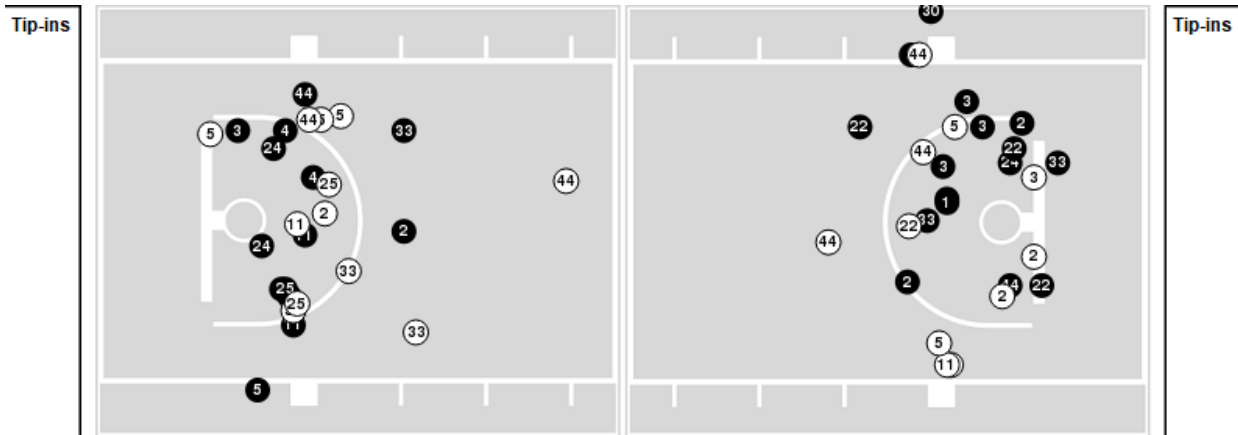

Blow Up Chart

N Made   **O** Missed   N - Player Number

Baylor	M/A	%
Field Goals	38/80	48
2 Points	30/53	57
3 Points	8/27	30
Free Throws	15/21	71

Baylor	M/A	%
Points in the Paint	54 (27 / 49)	55
Fast Break Points	16 (10/12)	83
Second Chance Points	29 (15/27)	56
Effective FG%	52