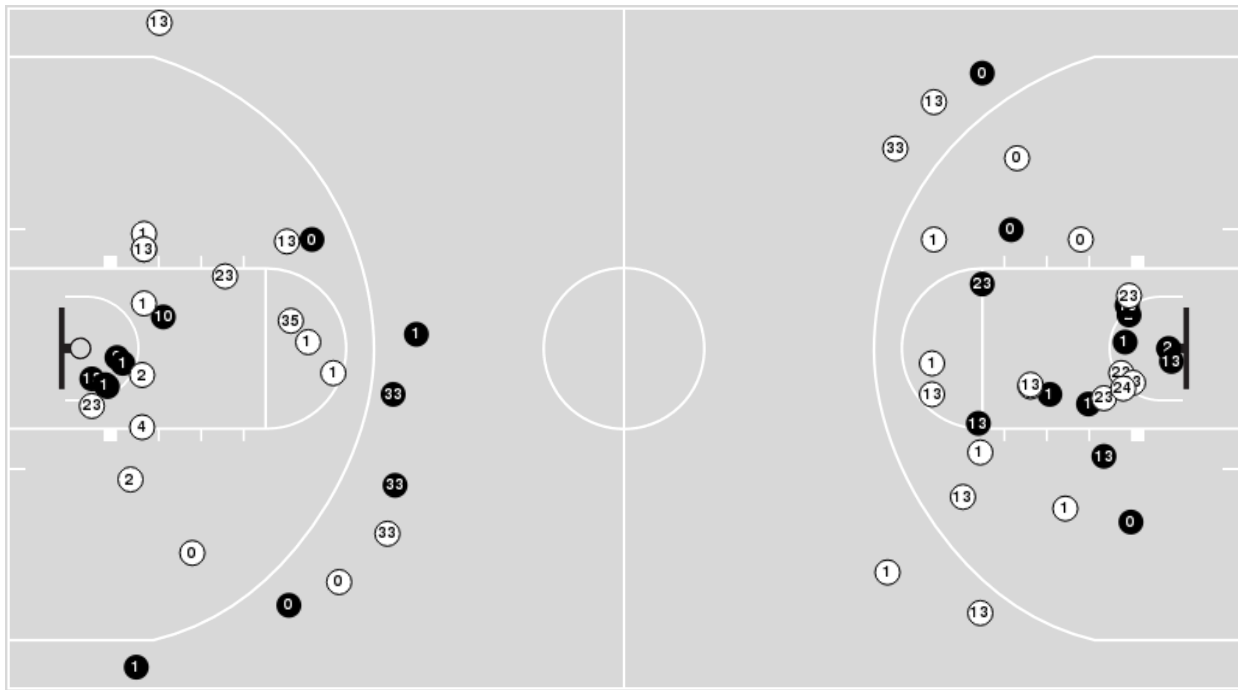

Baylor at SMU

11/30/23 Moody Coliseum, Dallas, Texas
2023-24 Women's Basketball

Officials: Cameron Inouye, Julie Krommenhoek, John Capolino

Players => 0, 1, 2, 3, 4, 5, 10, 13, 14, 23, 24, 33, 35 FG Types=>AllResults=>All

SMU

All Field Goals