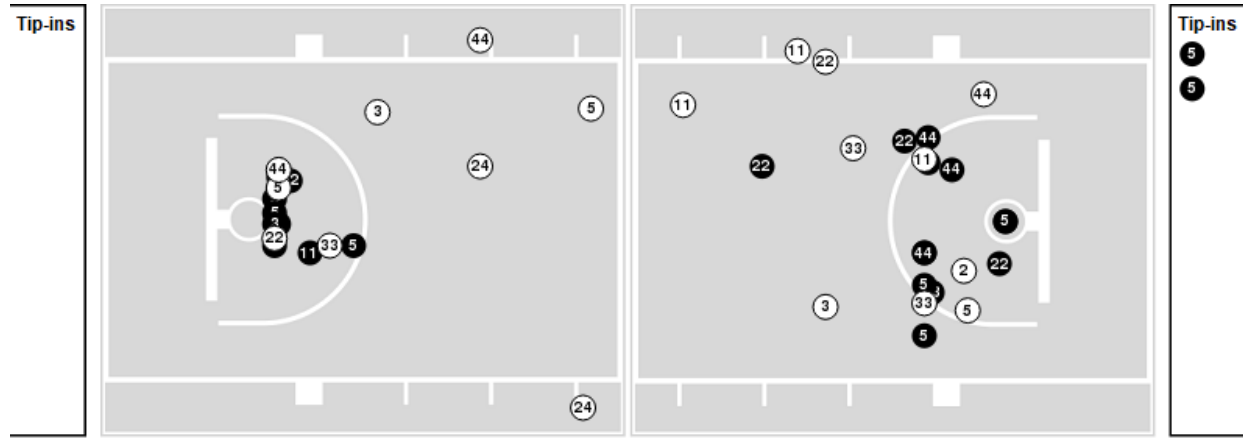

Blow Up Chart

● Made   ○ Missed   N - Player Number

Baylor	M/A	%
Field Goals	33/72	46
2 Points	24/47	51
3 Points	9/25	36
Free Throws	10/13	77

Baylor	M/A	%
Points in the Paint	46 (23 / 38)	61
Fast Break Points	12 (9/13)	69
Second Chance Points	17 (9/18)	50
Effective FG%	52