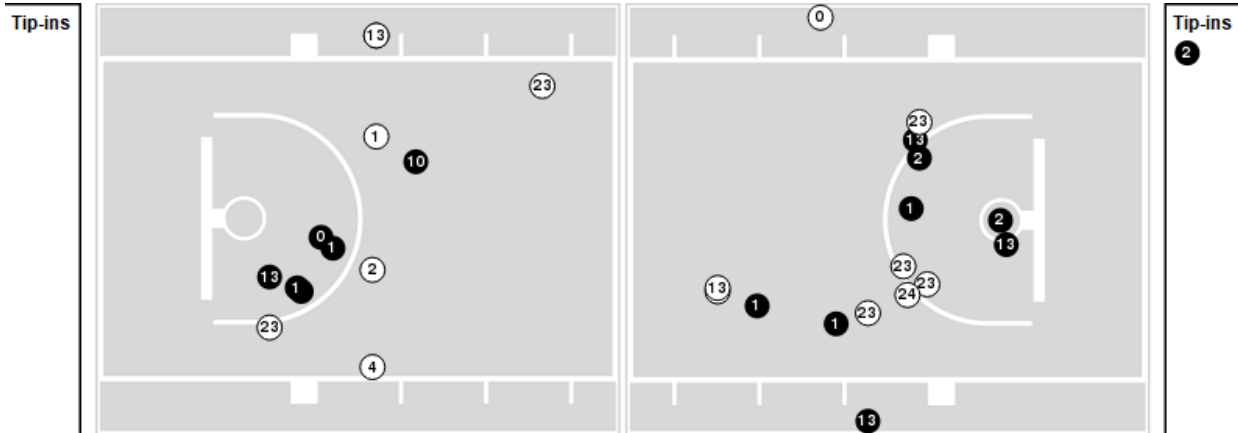

Blow Up Chart

● Made ○ Missed N - Player Number

SMU	M/A	%
Field Goals	25/61	41
2 Points	19/48	40
3 Points	6/13	46
Free Throws	5/10	50

SMU	M/A	%
Points in the Paint	28 (14 / 26)	54
Fast Break Points	9 (6/9)	67
Second Chance Points	4 (2/4)	50
Effective FG%	46