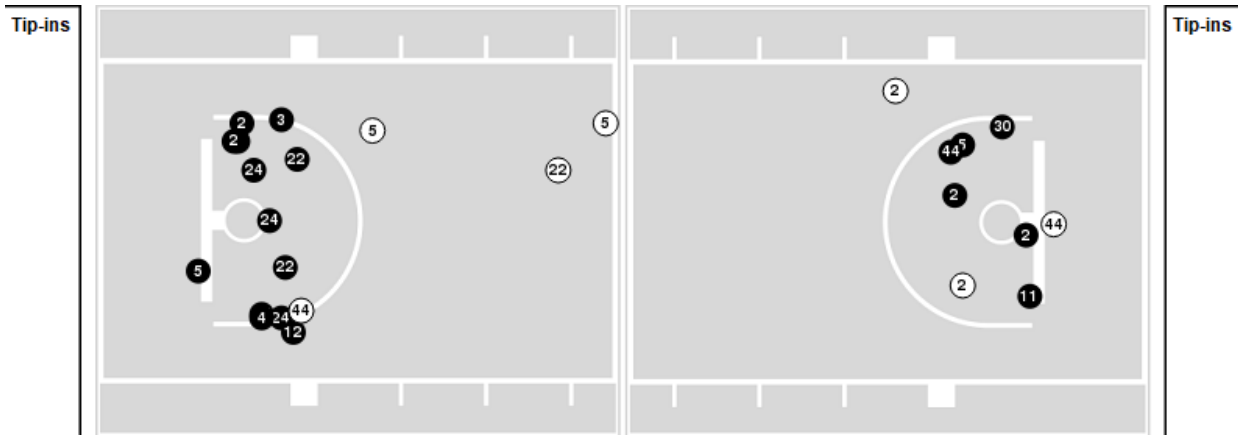

11/26/23 Ferrell Center, Waco
2023-24 Women's Basketball

Game Time: 2:00 PM

Game Duration: 1:55

Attendance: 3,709

Officials: Roy Gulbeyan, Bill Larence, Erica Parker

Players => AllFG Types=>AllResults=>All

● Made   ○ Missed   N - Player Number

Baylor	M/A	%
Field Goals	32/58	55
2 Points	21/29	72
3 Points	11/29	38
Free Throws	18/22	82

Baylor	M/A	%
Points in the Paint	40 (20 / 27)	74
Fast Break Points	27 (15/17)	88
Second Chance Points	19 (13/17)	76
Effective FG%	65