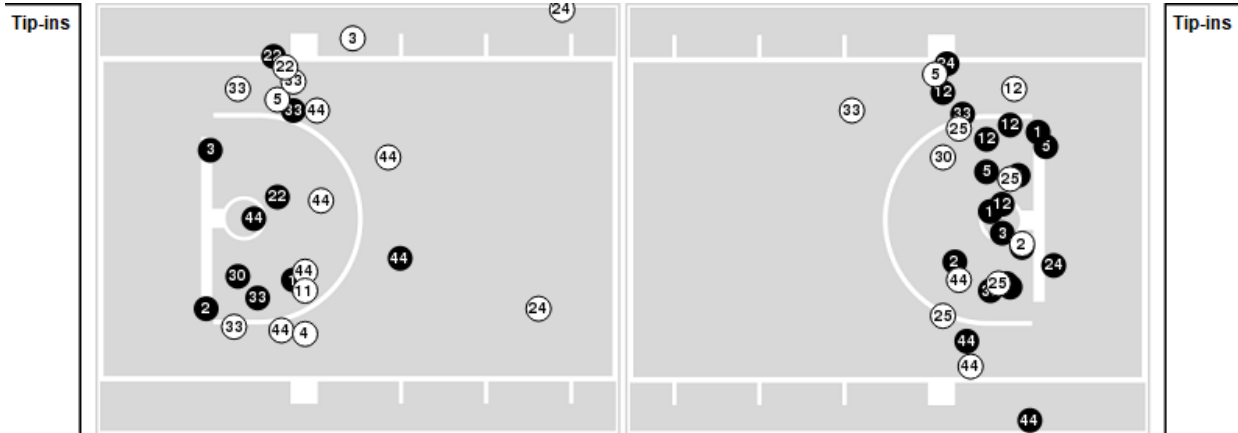

Blow Up Chart

● Made ○ Missed N - Player Number

Baylor	M/A	%
Field Goals	48/93	52
2 Points	31/61	51
3 Points	17/32	53
Free Throws	11/16	69

Baylor	M/A	%
Points in the Paint	54 (27 / 50)	54
Fast Break Points	28 (16/18)	89
Second Chance Points	34 (16/32)	50
Effective FG%	61