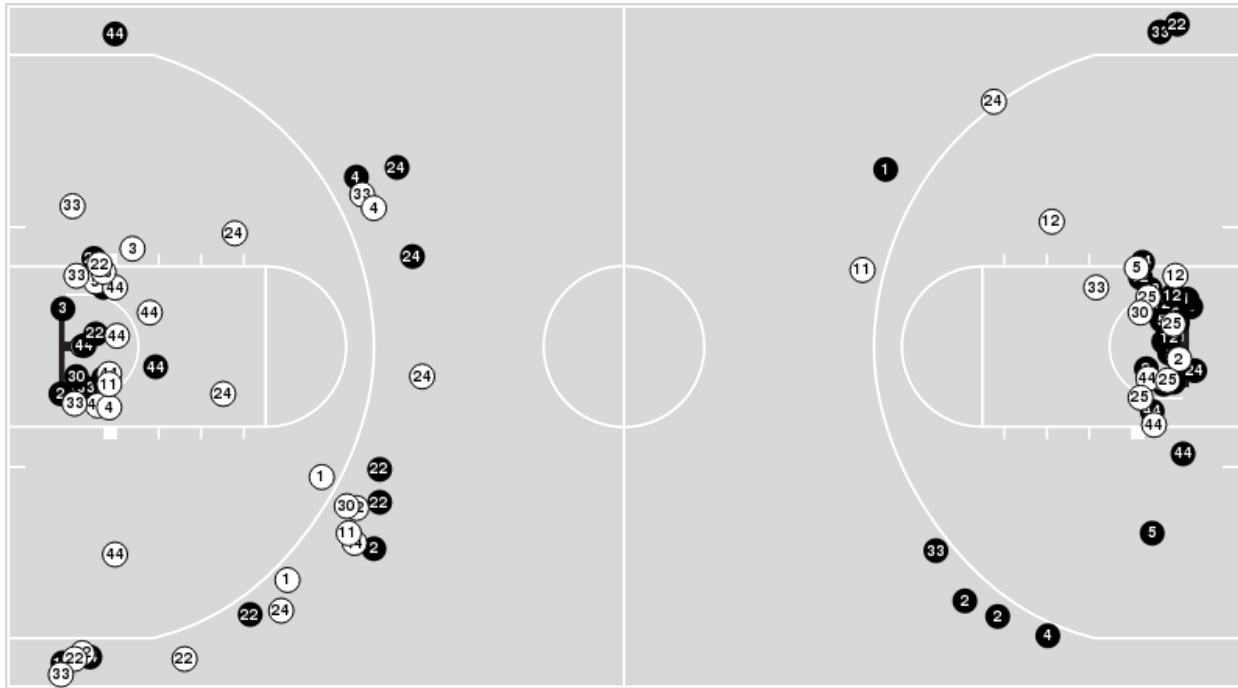

Officials: Eric Brewton, Julia Krommenhoek, Tiffany Bird

Players => AllFG Types=>AllResults=>All

Baylor

All Field Goals