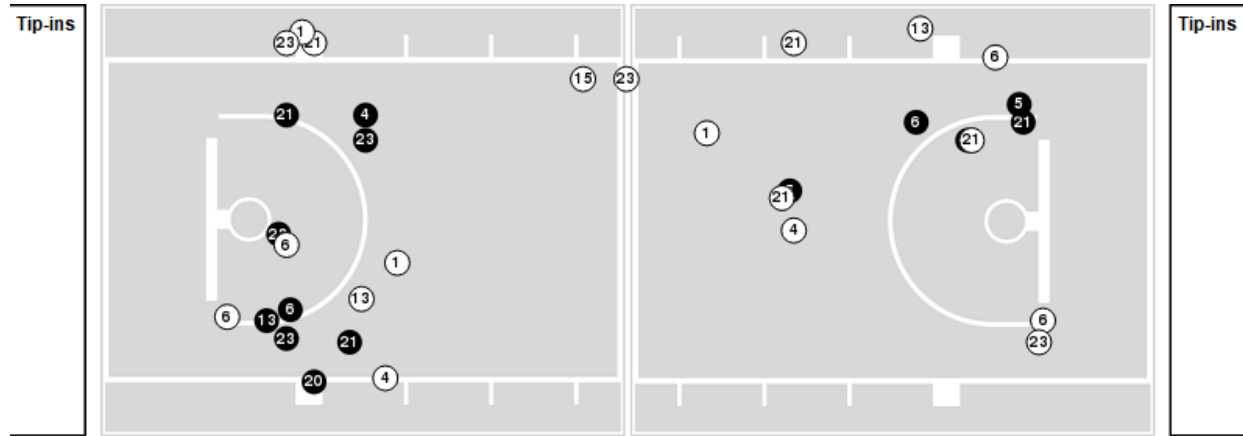

Blow Up Chart

● Made ○ Missed N - Player Number

McNeese	M/A	%
Field Goals	16/55	29
2 Points	15/39	38
3 Points	1/16	6
Free Throws	11/16	69

McNeese	M/A	%
Points in the Paint	26 (13 / 25)	52
Fast Break Points	6 (5/7)	71
Second Chance Points	4 (2/6)	33
Effective FG%	30