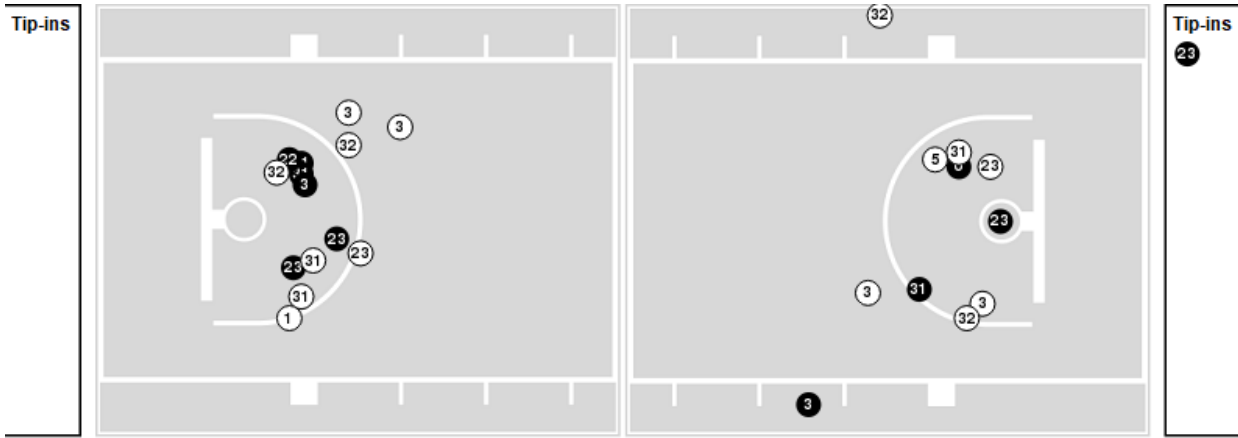

Blow Up Chart

● Made ○ Missed N - Player Number

Alabama	M/A	%
Field Goals	26/53	49
2 Points	12/27	44
3 Points	14/26	54
Free Throws	8/9	89

Alabama	M/A	%
Points in the Paint	20 (10 / 24)	42
Fast Break Points	2 (2/2)	100
Second Chance Points	7 (3/5)	60
Effective FG%	62