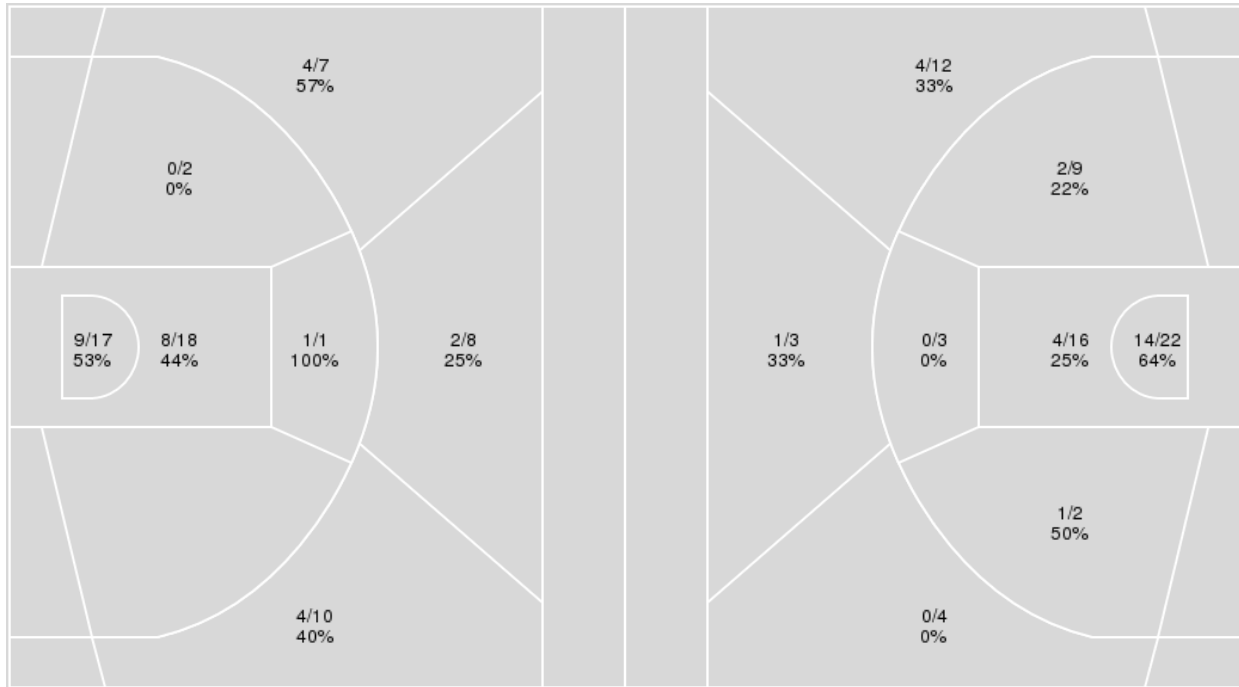

Officials: Gina Cross, Maj Forsberg, Kevin Pethtel

{ Players => 1, 3, 4, 10, 11, 12, 13, 15, 21, 24, 25, 31, 32; } FG Types
=> All; Results => All;

{ Players => 4, 5, 10, 12, 20, 21, 22, 24, 25, 30, 33, 44, 51; } FG Types
=> All; Results => All;

Iowa State

Baylor

Iowa State	M/A	%
Field Goals	28/63	44
2 Points	18/38	47
3 Points	10/25	40
Free Throws	8/9	89

Baylor	M/A	%
Field Goals	26/71	37
2 Points	21/52	40
3 Points	5/19	26
Free Throws	6/10	60