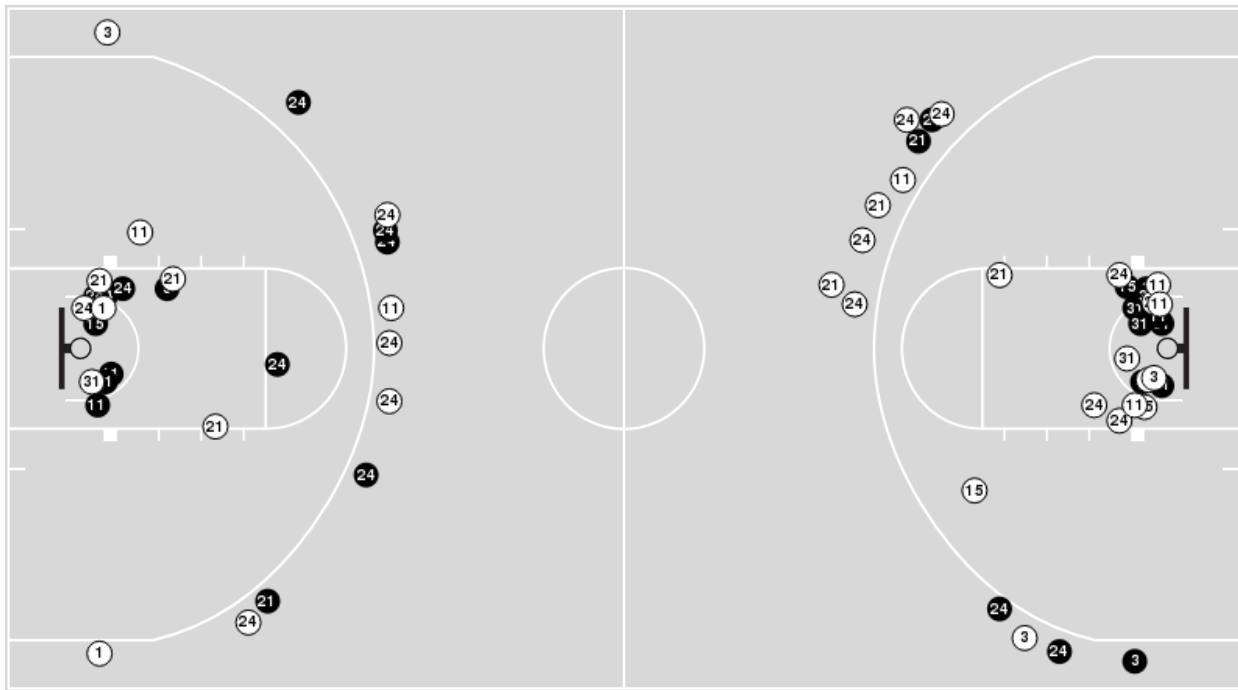

**Officials:** Gina Cross, Maj Forsberg, Kevin Pethtel

Players => 1, 3, 4, 10, 11, 12, 13, 15, 21, 24, 25, 31, 32FG Types=>AllResults=>All

**Iowa State**

**All Field Goals**

**Blow Up Chart**

● Made ○ Missed N - Player Number