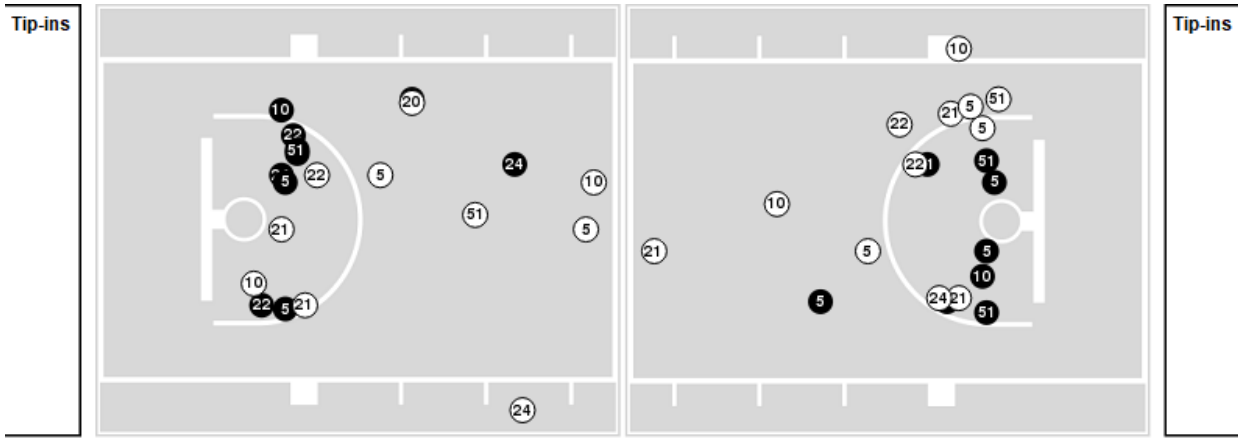

**Officials:** Gina Cross, Maj Forsberg, Kevin Pethtel

Players => 4, 5, 10, 12, 20, 21, 22, 24, 25, 30, 33, 44, 51 FG Types=>All Results=>All

**Baylor**

**All Field Goals**

**Blow Up Chart**

● Made    ○ Missed    N - Player Number