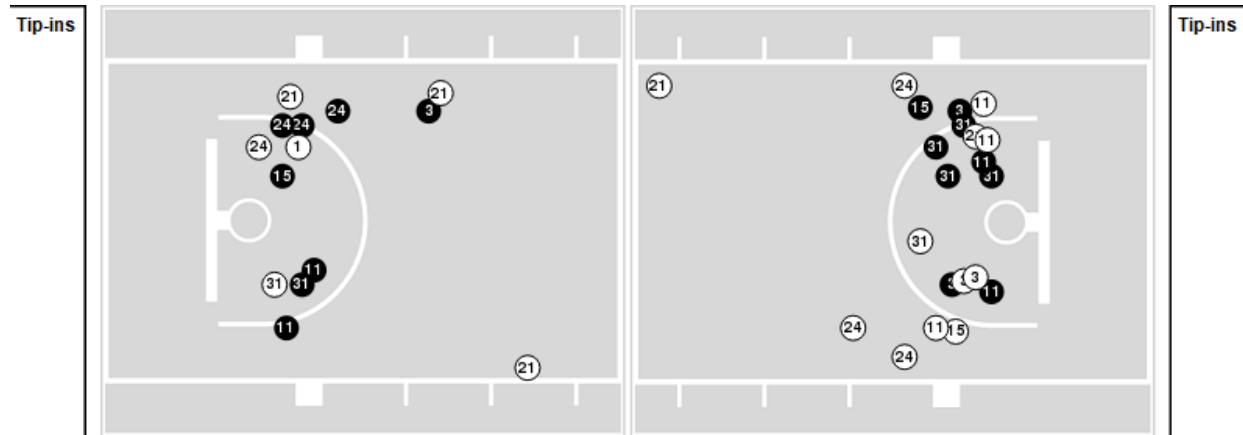

**Officials:** Gina Cross, Maj Forsberg, Kevin Pethtel

Players => 1, 3, 4, 10, 11, 12, 13, 15, 21, 24, 25, 31, 32FG Types=>AllResults=>All

**Iowa State**

**All Field Goals**

**Blow Up Chart**

● Made ○ Missed N - Player Number