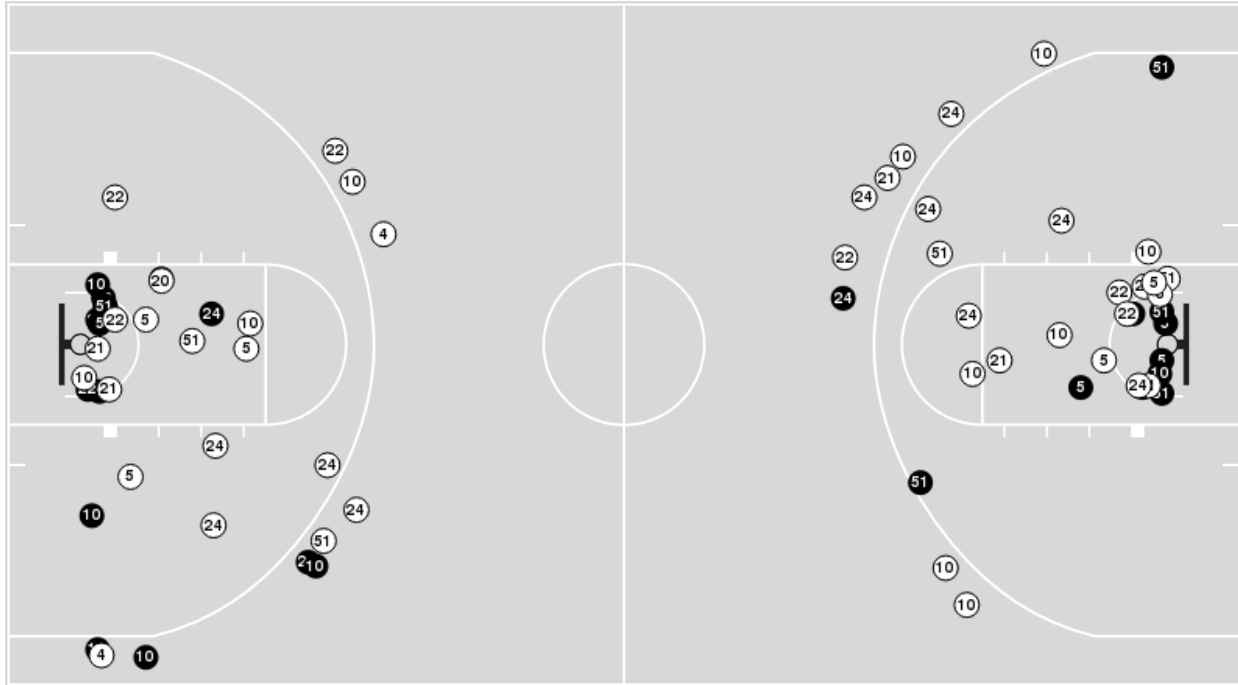

Officials: Gina Cross, Maj Forsberg, Kevin Pethtel

Players => 4, 5, 10, 12, 20, 21, 22, 24, 25, 30, 33, 44, 51 FG Types=>All Results=>All

Baylor

All Field Goals